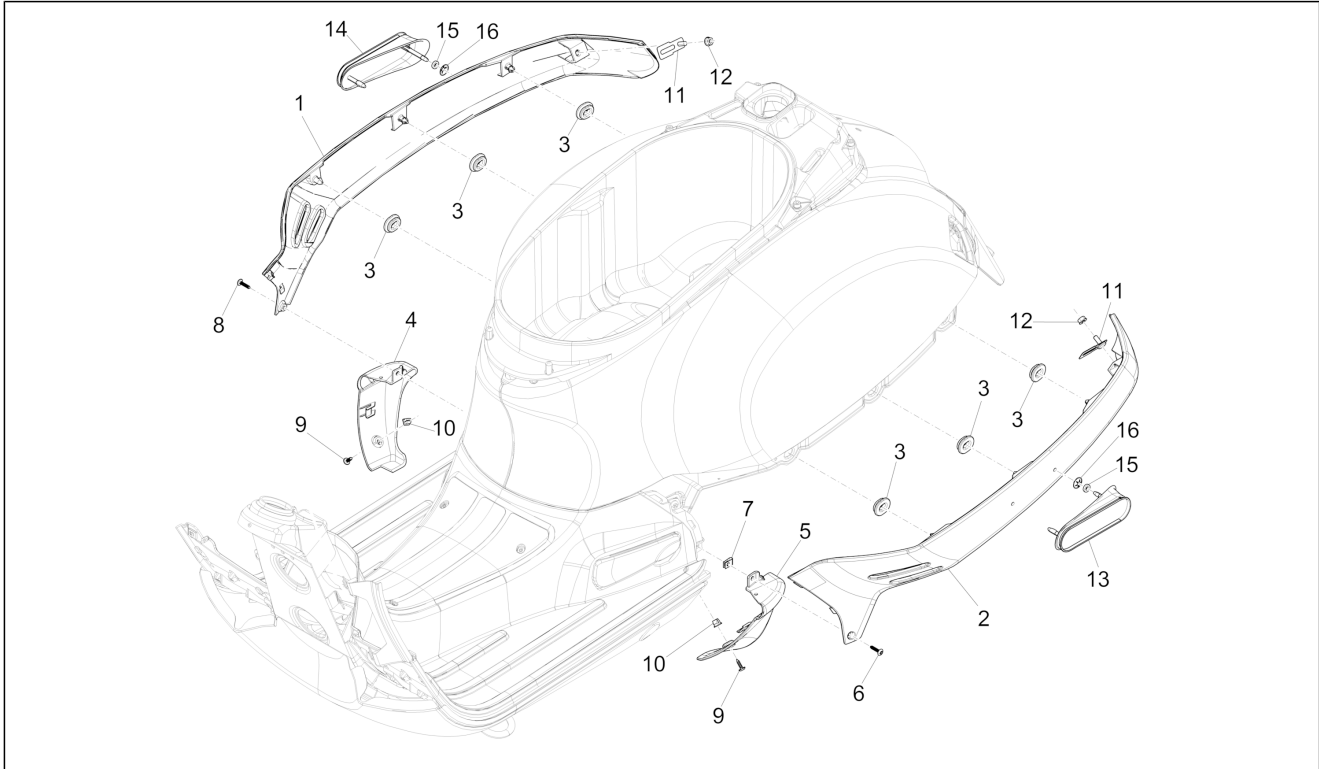

Group	Frame - Plastic parts - Coachwork
Code	02.32
Description	Side cover - Spoiler
Service	1

Pos.	Code	Description	Qty	Variants
				Colour:DRAGON RED[894] Model version:Super[Super] Colour:DRAGON RED[894] Model version:Super[Super] Colour:DRAGON RED[894] Model version:Super[Super]
5	5774730090	Spoiler left terminal	1	Colour:Shiny Black[94] Model version:Super[Super] Colour:Shiny Black[94] Model version:Super[Super] Colour:Shiny Black[94] Model version:Super[Super] Colour:Shiny Black[94] Model version:Super[Super]
5	57747300HQ	Spoiler left terminal	1	Colour:Matt grey[707/C] Model version:Supersport[Supersport] Colour:Matt grey[707/C] Model version:Supersport[Supersport] Colour:Matt grey[707/C] Model version:Supersport[Supersport] Colour:Matt grey[707/C] Model version:Supersport[Supersport]
5	57747300BR	Spoiler left terminal	1	Colour:White[544] Model version:Super[Super] Colour:White[544] Model version:Super[Super] Colour:White[544] Model version:Super[Super] Colour:White[544] Model version:Super[Super]
5	57747300DQ	Spoiler left terminal	1	Colour:Blue[261/A] Model version:Super[Super] Colour:Blue[261/A] Model version:Super[Super] Colour:Blue[261/A] Model version:Super[Super]