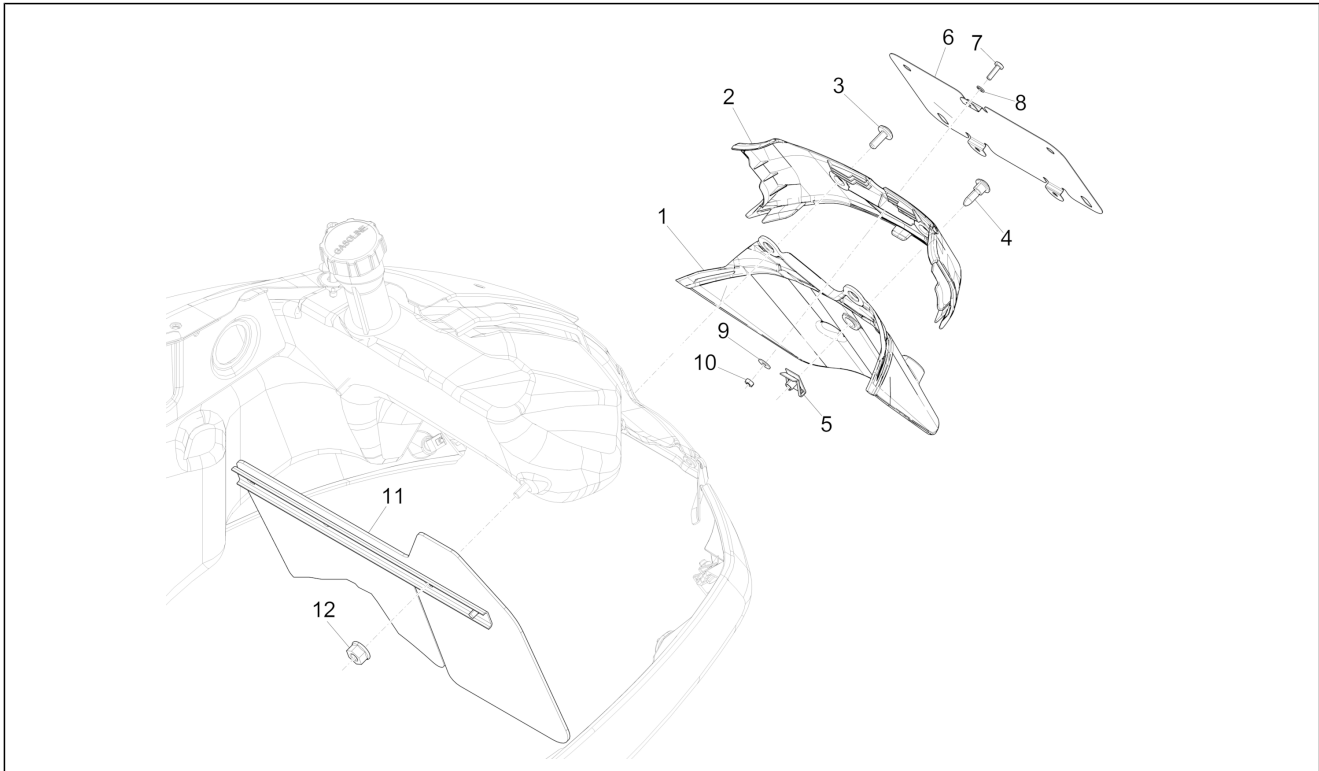

Group	Frame - Plastic parts - Coachwork
Code	02.37
Description	Rear cover - Splash guard
Service	1

Pos.	Code	Description	Qty	Variants
				Colour:DRAGON RED[894] Model version:Super[Super] Colour:DRAGON RED[894] Model version:Super[Super] Colour:DRAGON RED[894] Model version:Super[Super] Colour:DRAGON RED[894] Model version:Super[Super] Colour:DRAGON RED[894] Model version:Super[Super] Colour:DRAGON RED[894] Model version:Super[Super]
2	1B000881000EZ	Splash guard upper closing	1	Colour:Technical/titanium grey[742/B] Model version:Supersport[Supersport]
2	1B000881000VU	Splash guard upper closing	1	Colour:Verde Gem[341/A] Model version:Super[Super]
2	1B000881000L7	Splash guard upper closing	1	Colour:Matt yellow [974/A] Model version:Supersport[Supersport]
3	575249	Metric screw TBC	1	
4	CM179201	Metric screw M6x22	1	
5	254485	Spring plate M6	1	
6	582691	Number plate holder	1	
7	015996	Screw M4x12	3	
8	016404	Flat washer 4,2x7,6x0,9	3	
9	013763	Flat washer 4,2x12x1	3	
10	020104	Nut M4	3	
11	620236	Splash guard	1	
11	272836	Screw M6x16	2	
12	288245	Self locking nut M6	2