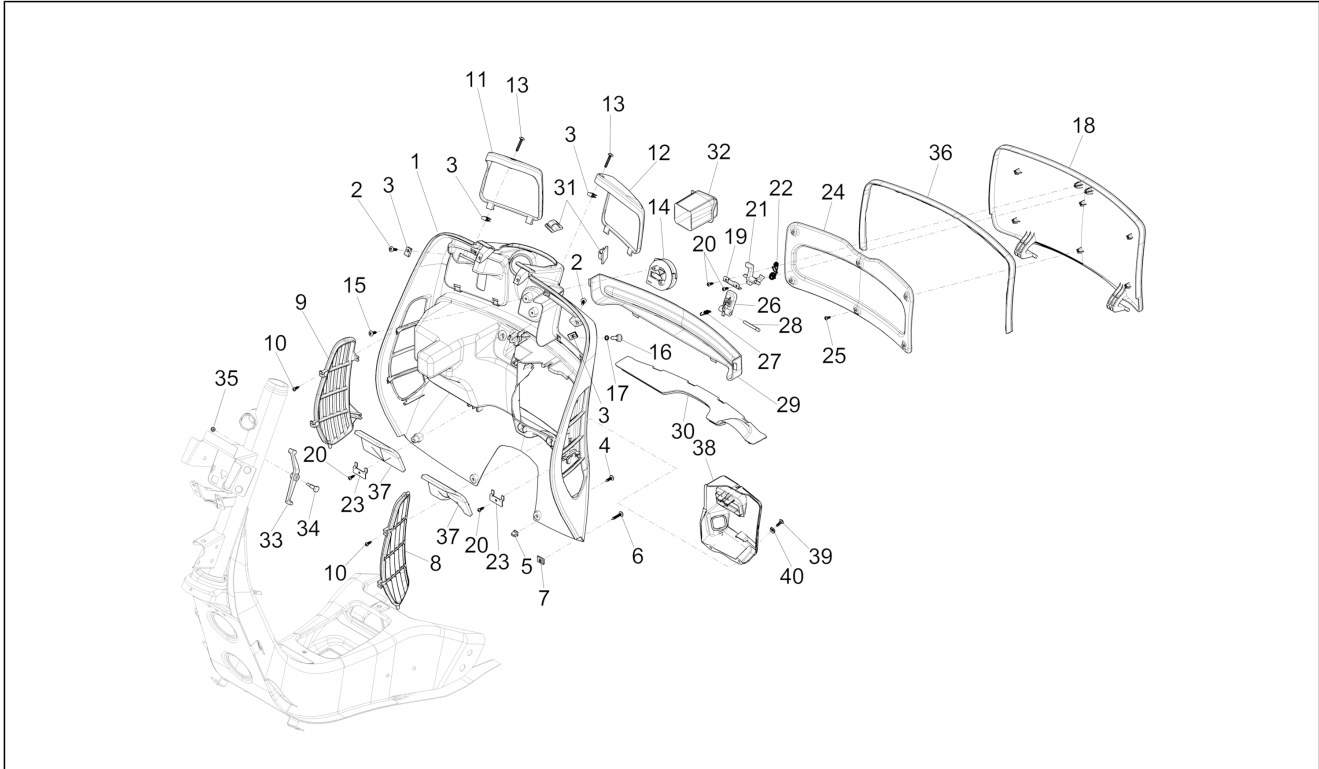

Group	Frame - Plastic parts - Coachwork
Code	02.30
Description	Front glove-box - Knee-guard panel
Service	1

Pos.	Code	Description	Qty	Variants
				Model version:Supersport[Supersport] Colour:DRAGON RED[894] Model version:Super[Super] Colour:Matt grey[707/C] Model version:Supersport[Supersport] Colour:Matt grey[707/C] Model version:Supersport[Supersport] Colour:Blue[261/A] Model version:Super[Super] Colour:DRAGON RED[894] Model version:Super[Super] Colour:Shiny Black[94] Model version:Super[Super] Colour:Shiny Black[94] Model version:Super[Super] Colour:Matt grey[707/C] Model version:Supersport[Supersport] Colour:Matt yellow [974/A] Model version:Supersport[Supersport] Colour:White[544] Model version:Super[Super] Colour:Blue[261/A] Model version:Super[Super] Colour:Matt Black[85/B] Model version:Supersport[Supersport] Colour:White[544] Model version:Super[Super] Colour:Shiny Black[94] Model version:Super[Super] Colour:White[544] Model version:Super[Super] Colour:DRAGON RED[894] Model version:Super[Super] Colour:Verde Gem[341/A] Model version:Super[Super] Colour:Technical/titanium grey[742/B] Model version:Supersport[Supersport] Colour:DRAGON RED[894]