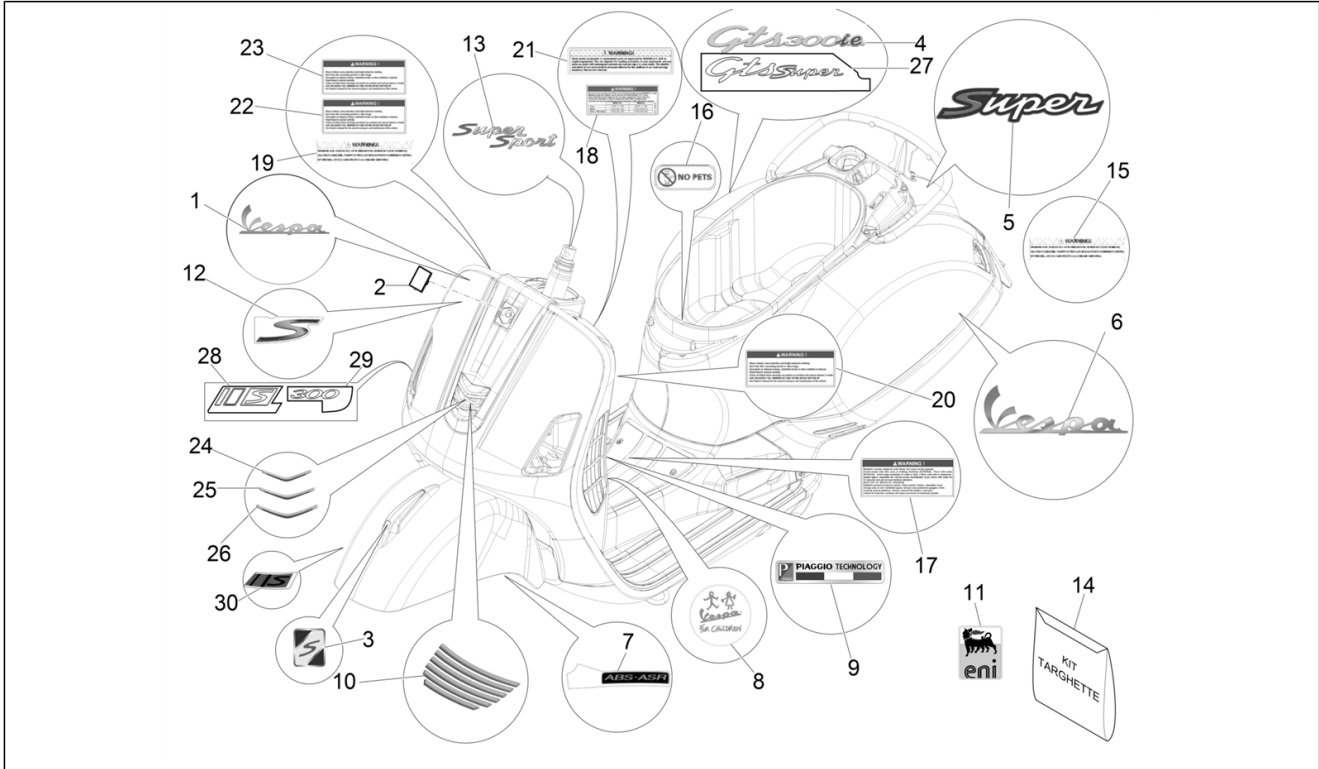

Group	Frame - Plastic parts - Coachwork
Code	02.38
Description	Plates - Emblems
Service	1

Pos.	Code	Description	Qty	Variants
				Model version:Super[Super] Colour:DRAGON RED[894] Model version:Super[Super] Colour:Verde Gem[341/A] Model version:Super[Super] Colour:Technical/titanium grey[742/B] Model version:Supersport[Supersport] Colour:DRAGON RED[894] Model version:Super[Super] Colour:Blue[261/A] Model version:Super[Super] Colour:DRAGON RED[894] Model version:Super[Super] Colour:Shiny Black[94] Model version:Super[Super] Colour:Shiny Black[94] Model version:Super[Super] Colour:Matt grey[707/C] Model version:Supersport[Supersport] Colour:Matt yellow [974/A] Model version:Supersport[Supersport] Colour:White[544] Model version:Super[Super] Colour:Blue[261/A] Model version:Super[Super] Colour:White[544] Model version:Super[Super] Colour:Shiny Black[94] Model version:Super[Super] Colour:White[544] Model version:Super[Super] Colour:DRAGON RED[894] Model version:Super[Super] Colour:Verde Gem[341/A] Model version:Super[Super] Colour:Technical/titanium grey[742/B] Model version:Supersport[Supersport] Colour:DRAGON RED[894]