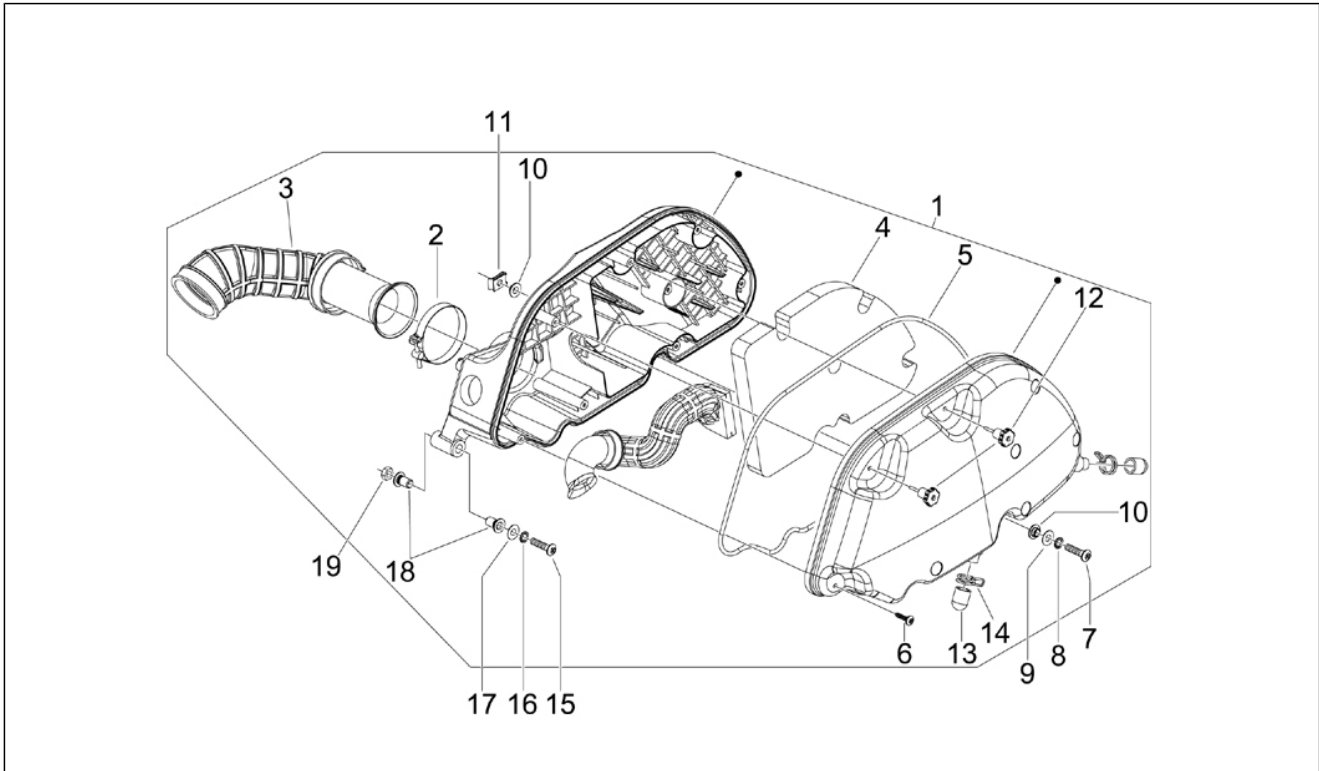

Group	Engine
Code	01.45
Description	Air filter
Service	1

Pos.	Code	Description	Qty	Variants
1	847266	Air.cl.case	1	
1	1A008207	Air.cl.case	1	
2	260918	Hose clamp	1	
3	844758	Air cleaner sleeve / throttle body	1	
3	1A007660	Air cleaner sleeve / throttle body	1	
4	831997	Air filter	1	
5	831995	Packing	1	
6	258146	Self-tap screw M3x20	6	
7	1B000678	Special cap screw M6x55	2	
8	012533	Notched washer 6,6x11x0	2	
9	003056	Flat washer 6,4x12x1	2	
10	830056	Knurled bushing	4	
11	254485	Spring plate M6	2	
12	479132	Air filter closing knob	2	
13	827831	Cap	2	
14	260918	Hose clamp	1	
15	259166	screw	1	
16	012533	Notched washer 6,6x11x0	1	
17	003056	Flat washer 6,4x12x1	1	
18	830057	Bushing	2	
19	288245	Self locking nut M6	1