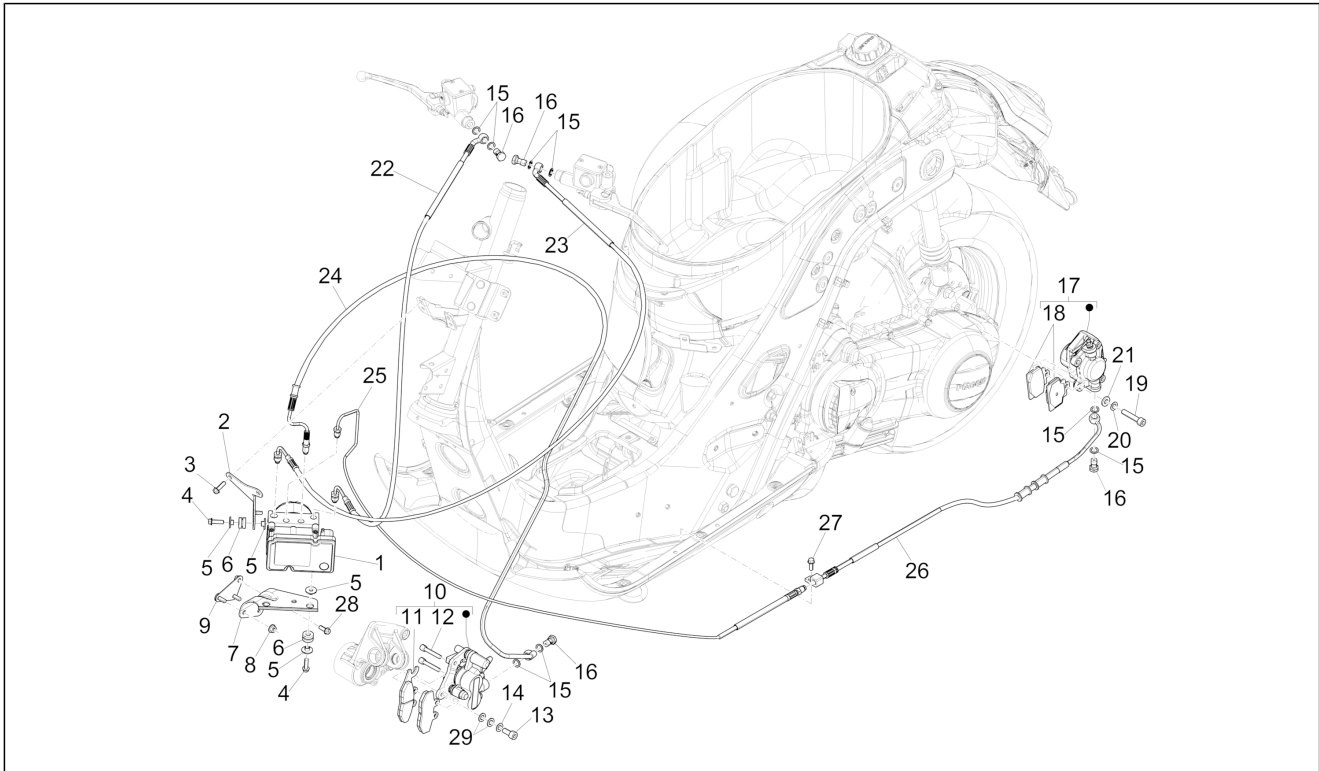

Group	Braking system - Transmissions
Code	05.02
Description	Brakes pipes - Calipers (ABS)
Service	1

Pos.	Code	Description	Qty	Variants
1	1C001631	ABS electro-hydraulic control unit	1	
2	1C000266	Support clamp ABS	1	
3	018639	Hex screw M6x20	2	
4	018639	Hex screw M6x20	3	
5	1C000253	Spacer	6	
6	939278	Pad	3	
7	1C000171	Fixture rod	1	
8	969224	Nut	2	
9	1C000890	Complete bracket	1	
10	CM068320	Front brake caliper	1	
11	668021	Brake pads couple	1	
12	666139	Brake supp. plate pin	2	
13	149104	Hex socket screw M8x40	2	
14	709047	Spring washer	2	
15	127927	Gasket	8	
16	265451	Oil pipe screw M10x18	4	
17	CM074101	Pinza freno Heng Tong	1	
18	647161	Rear Brake pads couple.	1	
19	319532	screw	2	
20	709047	Spring washer	2	
21	003058	Flat washer 15x8,4x1,5	2	
22	1C000271	ABS unit right brake pump pipe	1	
23	1C000270	LH brake pump - ABS unit pipe	1	
24	1C000272	ABS unit brake pipe - front brake pin	1	
24	1C002321	ABS unit brake pipe - front brake pin	1	Colour:Shiny Black[94] Model version:Super[Super] Colour:Matt grey[707/C] Model version:Supersport[Supersport] Colour:Matt yellow [974/A]