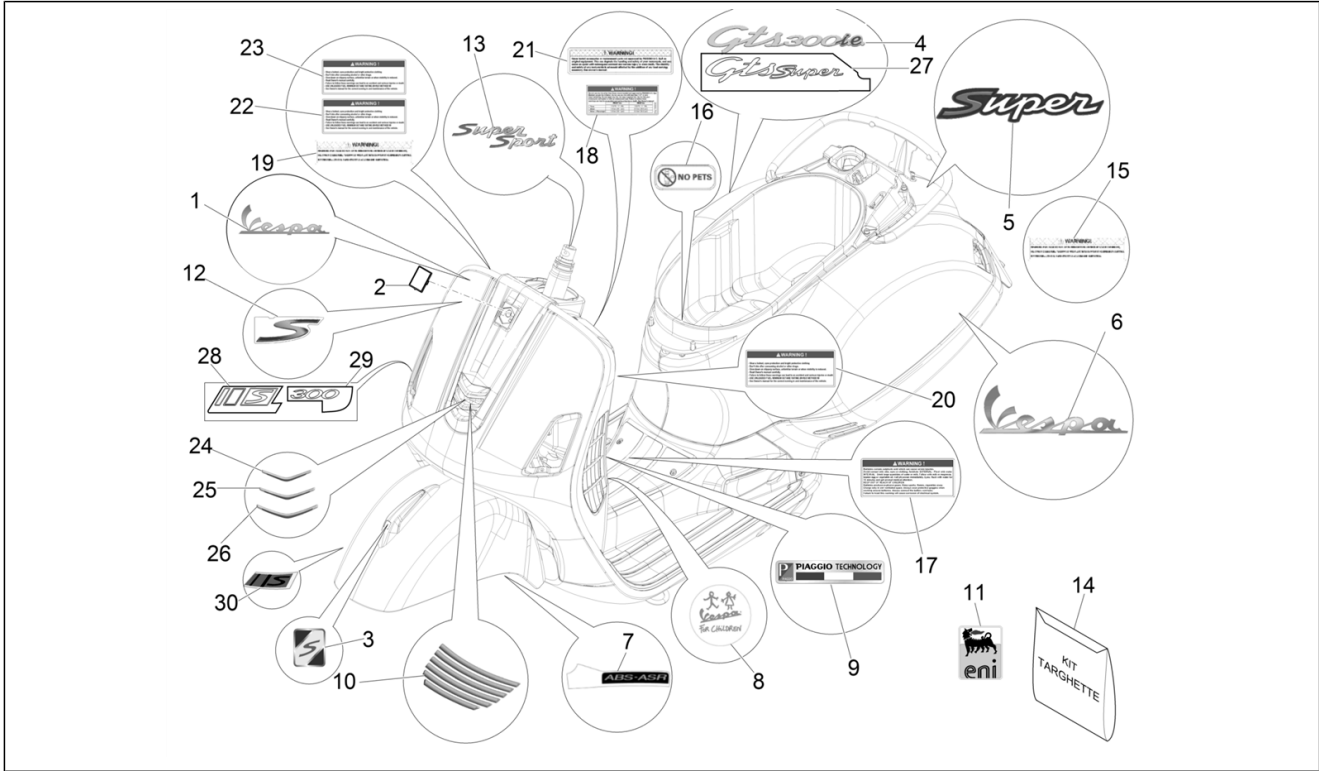

Group	Frame - Plastic parts - Coachwork
Code	02.38
Description	Plates - Emblems
Service	1

Pos.	Code	Description	Qty	Variants
				Colour:DRAGON RED[894] Model version:Super[Super] Colour:Verde Gem[341/A] Model version:Super[Super] Colour:Shiny Black[94] Model version:Super[Super] Colour:Matt grey[707/C] Model version:Supersport[Supersport] Colour:Matt yellow [974/A] Model version:Supersport[Supersport] Colour:White[544] Model version:Super[Super] Colour:DRAGON RED[894] Model version:Super[Super] Colour:Verde Gem[341/A] Model version:Super[Super] Colour:Shiny Black[94] Model version:Super[Super] Colour:Matt grey[707/C] Model version:Supersport[Supersport] Colour:Matt yellow [974/A] Model version:Supersport[Supersport] Colour:White[544] Model version:Super[Super] Colour:DRAGON RED[894] Model version:Super[Super] Colour:Verde Gem[341/A] Model version:Super[Super] Colour:Shiny Black[94] Model version:Super[Super] Colour:Matt grey[707/C] Model version:Supersport[Supersport] Colour:Matt yellow [974/A] Model version:Supersport[Supersport] Colour:White[544] Model version:Super[Super] Colour:DRAGON RED[894] Model version:Super[Super]