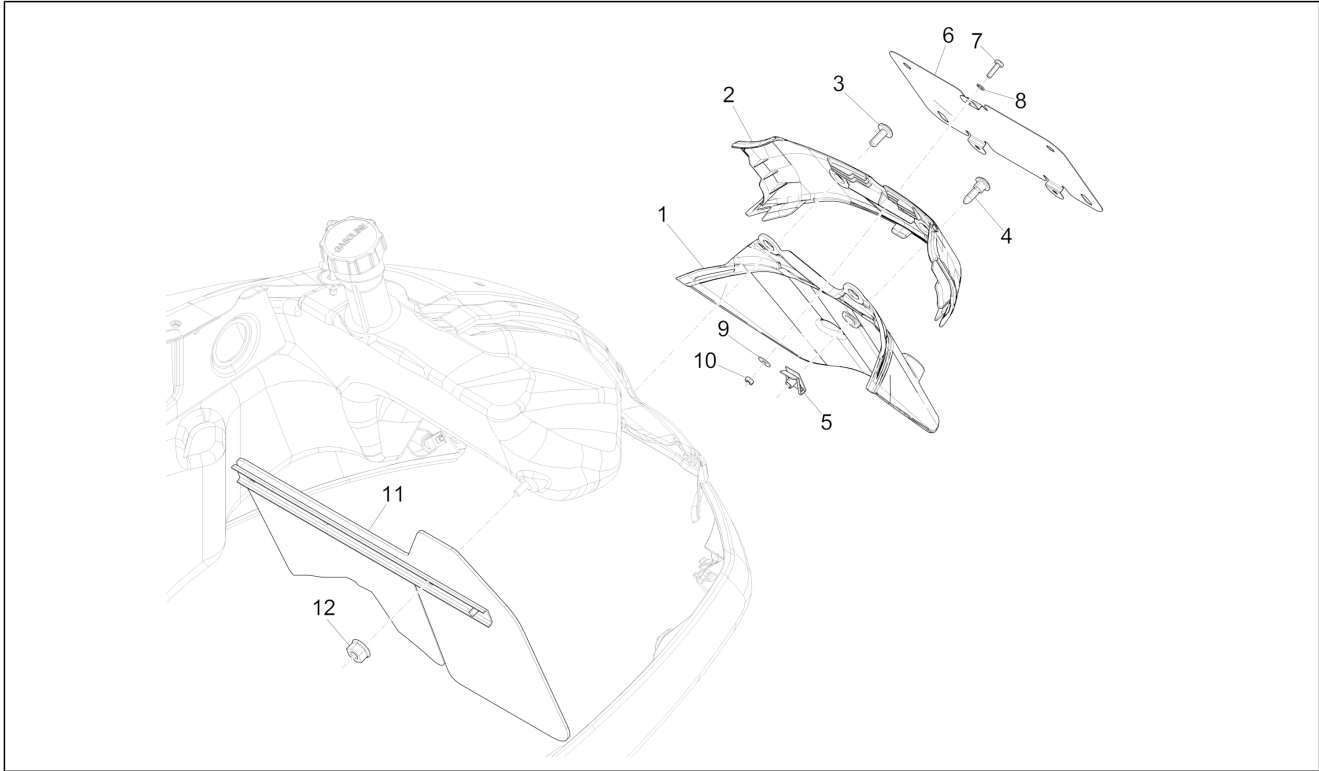

Group	Frame - Plastic parts - Coachwork
Code	02.37
Description	Rear cover - Splash guard
Service	1

Pos.	Code	Description	Qty	Variants
				Colour:Matt yellow [974/A] Model version:Supersport[Supersport] Colour:White[544] Model version:Super[Super] Colour:Blue[261/A] Model version:Super[Super] Colour:Matt Black[85/B] Model version:Supersport[Supersport] Colour:White[544] Model version:Super[Super] Colour:Shiny Black[94] Model version:Super[Super] Colour:White[544] Model version:Super[Super] Colour:DRAGON RED[894] Model version:Super[Super] Colour:Verde Gem[341/A] Model version:Super[Super] Colour:Technical/titanium grey[742/B] Model version:Supersport[Supersport] Colour:DRAGON RED[894] Model version:Super[Super] Colour:Matt grey[707/C] Model version:Supersport[Supersport] Colour:Matt grey[707/C] Model version:Supersport[Supersport] Colour:Blue[261/A] Model version:Super[Super] Colour:DRAGON RED[894] Model version:Super[Super] Colour:Shiny Black[94] Model version:Super[Super] Colour:Shiny Black[94] Model version:Super[Super] Colour:Matt grey[707/C] Model version:Supersport[Supersport] Colour:Matt yellow [974/A] Model version:Supersport[Supersport]