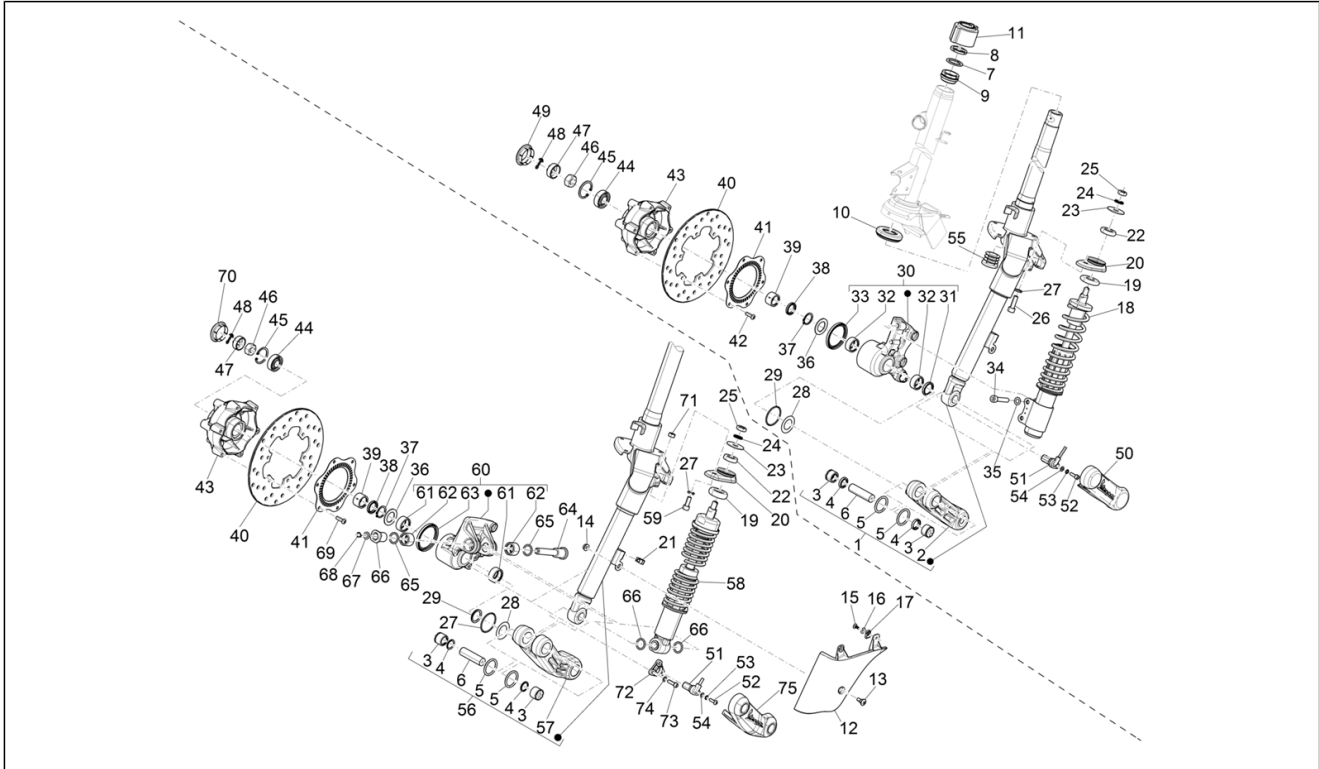

Group	Suspensions - Wheels
Code	04.02
Description	Fork/steering tube - Steering bearing unit
Service	1

Pos.	Code	Description	Qty	Variants
1	1C0025285	Steering tube complete with arm	1	Colour:Shiny Black[94] Model version:Super[Super] Colour:Matt grey[707/C] Model version:Supersport[Supersport] Colour:Matt yellow [974/A] Model version:Supersport[Supersport] Colour:White[544] Model version:Super[Super] Colour:DRAGON RED[894] Model version:Super[Super] Colour:Verde Gem[341/A] Model version:Super[Super] Colour:Shiny Black[94] Model version:Super[Super] Colour:Matt grey[707/C] Model version:Supersport[Supersport] Colour:Matt yellow [974/A] Model version:Supersport[Supersport] Colour:White[544] Model version:Super[Super] Colour:DRAGON RED[894] Model version:Super[Super] Colour:Verde Gem[341/A] Model version:Super[Super] Colour:Shiny Black[94] Model version:Super[Super] Colour:Matt grey[707/C] Model version:Supersport[Supersport] Colour:Matt yellow [974/A] Model version:Supersport[Supersport] Colour:White[544] Model version:Super[Super] Colour:DRAGON RED[894] Model version:Super[Super] Colour:Verde Gem[341/A] Model version:Super[Super] Colour:Shiny Black[94] Model version:Super[Super]