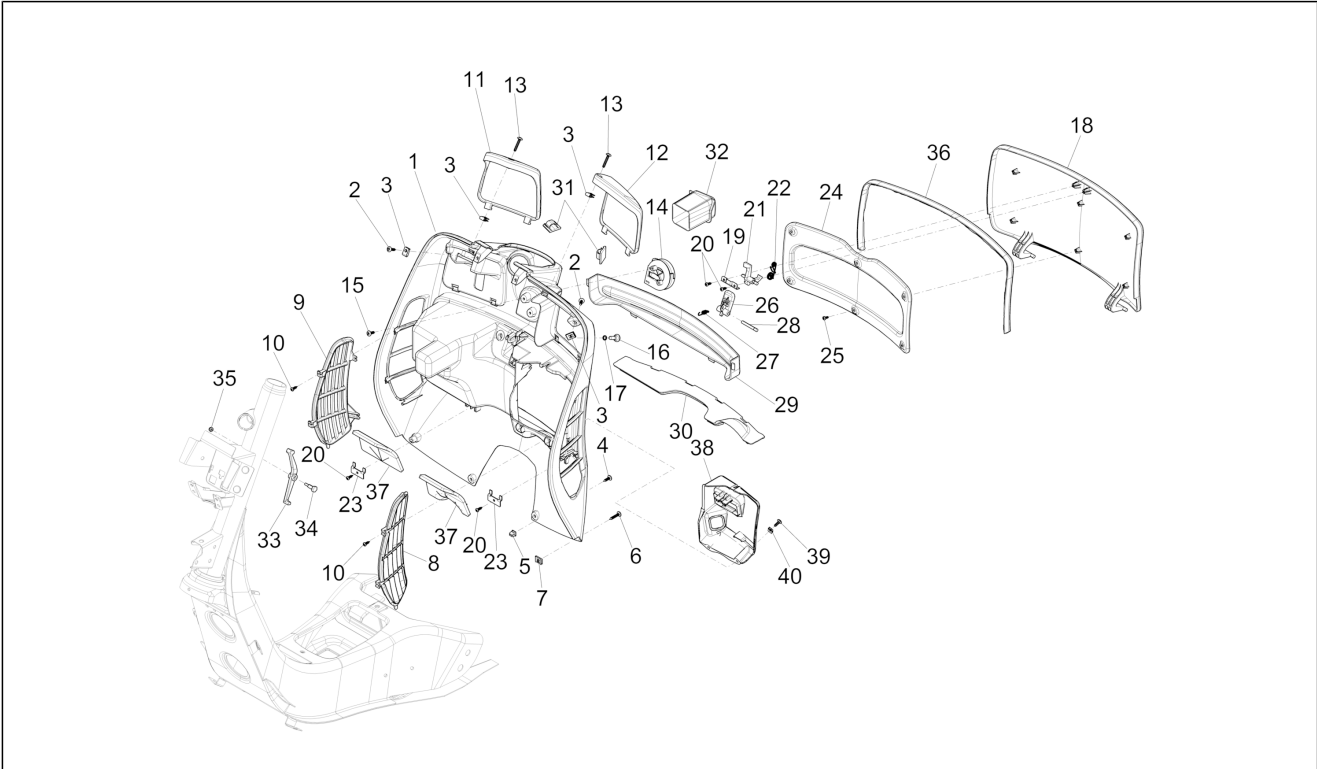

Vespa GTS 300
EVGD000US1 Vespa Super GTS 300 4T 4V ie ABS E3- E4
2014-2017 (NAFTA)

Chassis prefix: ZAPM459L, ZAPMA39L
Engine prefix: M458M, MA33M

Group	Frame - Plastic parts - Coachwork
Code	02.30
Description	Front glove-box - Knee-guard panel
Service	1

Pos.	Code	Description	Qty	Variants
				Colour:Shiny Black[94] Model version:Super[Super] Colour:White[544] Model version:Super[Super] Colour:DRAGON RED[894] Model version:Super[Super] Colour:Verde Gem[341/A] Model version:Super[Super] Colour:Technical/titanium grey[742/B] Model version:Supersport[Supersport] Colour:DRAGON RED[894] Model version:Super[Super] Colour:Matt grey[707/C] Model version:Supersport[Supersport] Colour:Matt grey[707/C] Model version:Supersport[Supersport] Colour:Blue[261/A] Model version:Super[Super] Colour:DRAGON RED[894] Model version:Super[Super] Colour:Shiny Black[94] Model version:Super[Super] Colour:Shiny Black[94] Model version:Super[Super] Colour:Matt grey[707/C] Model version:Supersport[Supersport] Colour:Matt yellow [974/A] Model version:Supersport[Supersport] Colour:White[544] Model version:Super[Super] Colour:Blue[261/A] Model version:Super[Super] Colour:Matt Black[85/B] Model version:Supersport[Supersport] Colour:White[544] Model version:Super[Super] Colour:Shiny Black[94] Model version:Super[Super]