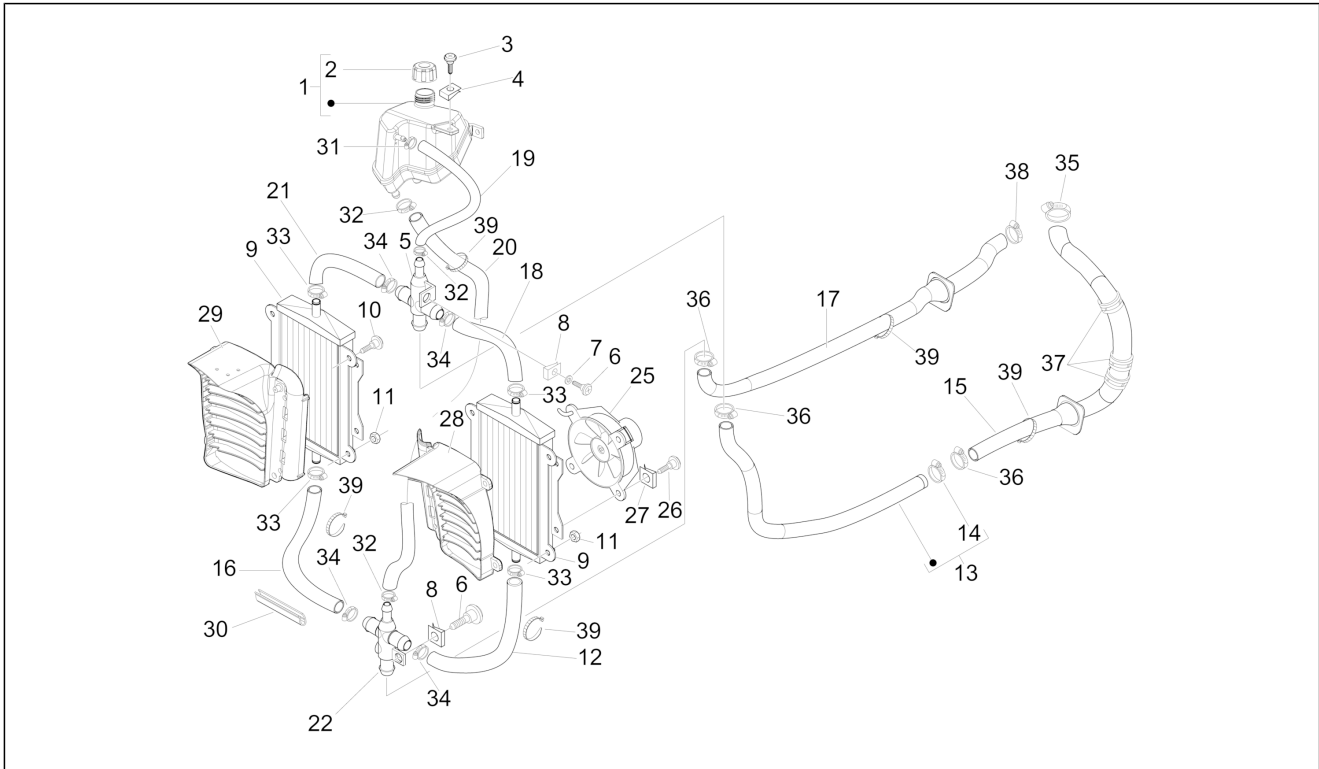

Group	Frame - Plastic parts - Coachwork
Code	02.55
Description	Cooling system
Service	1

Pos.	Code	Description	Qty	Variants
30	CM077701	Guard 45 mm	1	
31	CM001907	Hose clamp	1	
32	CM001904	Hose clamp	3	
33	CM001905	Hose clamp	4	
34	CM001907	Hose clamp	4	
35	675874	Hose clamp	1	
35	CM001922	Hose clamp	1	
36	CM001915	Hose clamp	3	
37	CM006903	Pipes/cables retainer spring	3	
38	CM001922	Hose clamp	1	
38	675874	Hose clamp	1	
39	145298	Lock-strap L=180mm	5