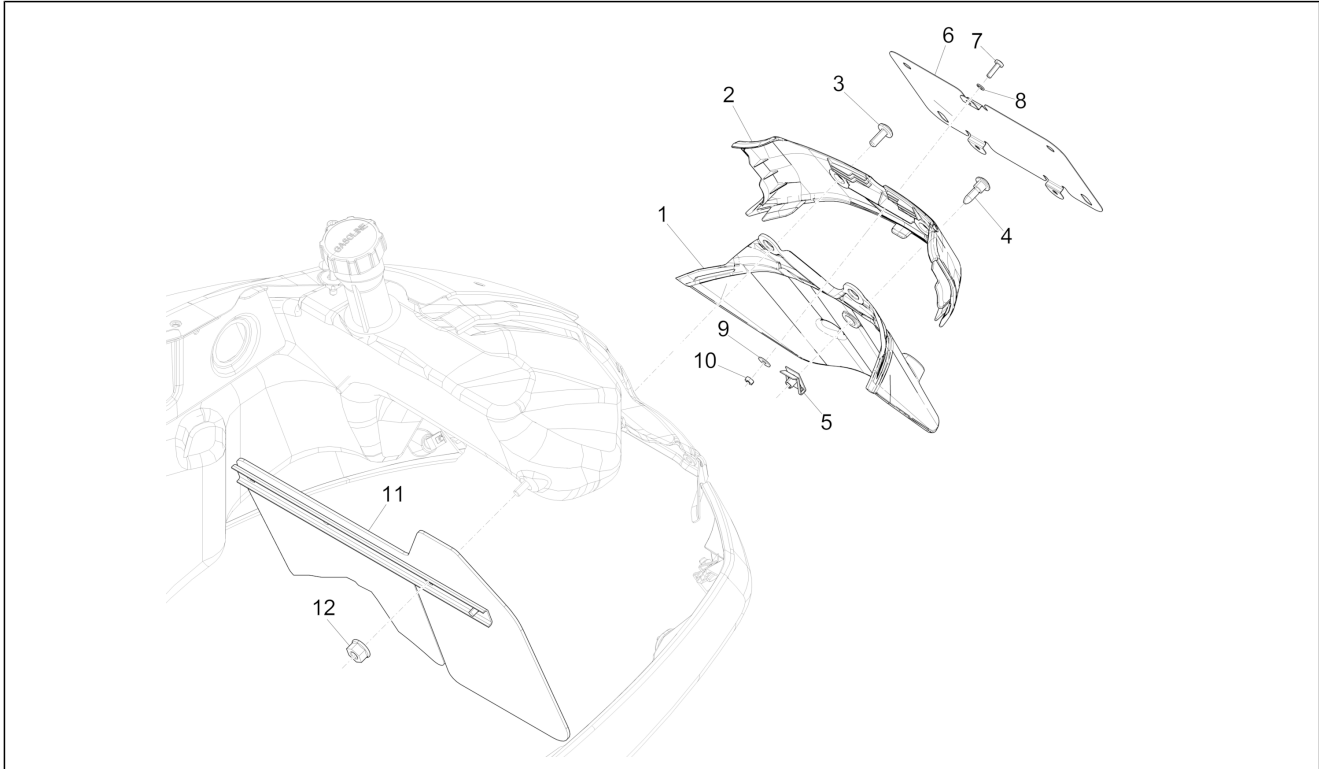

Group	Frame - Plastic parts - Coachwork
Code	02.37
Description	Rear cover - Splash guard
Service	1

Pos.	Code	Description	Qty	Variants
				Colour:Shiny Black[94] Model version:Super[Super] Colour:Shiny Black[94] Model version:Super[Super] Colour:Matt grey[707/C] Model version:Supersport[Supersport] Colour:Matt yellow [974/A] Model version:Supersport[Supersport] Colour:White[544] Model version:Super[Super] Colour:Blue[261/A] Model version:Super[Super] Colour:Matt Black[85/B] Model version:Supersport[Supersport] Colour:White[544] Model version:Super[Super] Colour:Shiny Black[94] Model version:Super[Super] Colour:White[544] Model version:Super[Super] Colour:DRAGON RED[894] Model version:Super[Super] Colour:Verde Gem[341/A] Model version:Super[Super] Colour:Technical/titanium grey[742/B] Model version:Supersport[Supersport] Colour:DRAGON RED[894] Model version:Super[Super] Colour:Matt grey[707/C] Model version:Supersport[Supersport] Colour:Matt grey[707/C] Model version:Supersport[Supersport] Colour:Blue[261/A] Model version:Super[Super] Colour:DRAGON RED[894] Model version:Super[Super] Colour:Shiny Black[94] Model version:Super[Super]