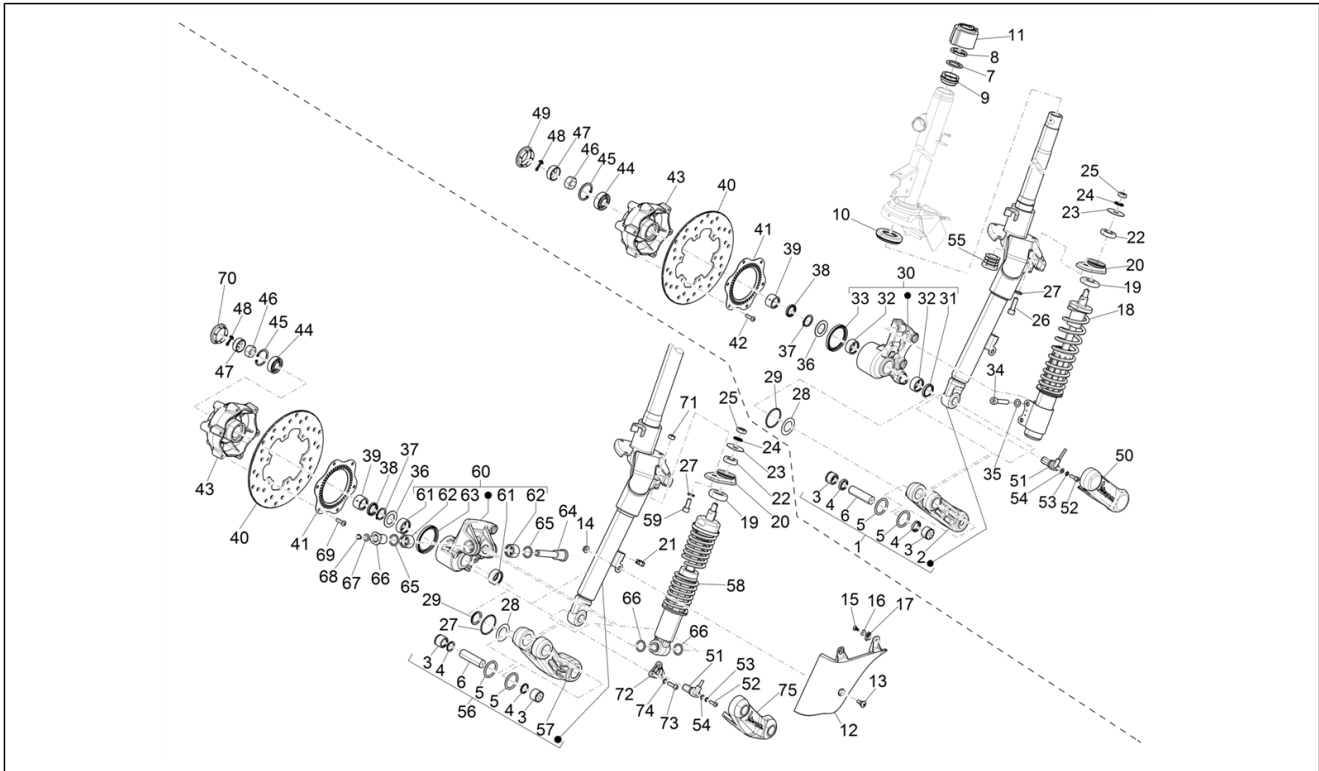

Vespa GTS 300
EVGD000US1 Vespa Super GTS 300 4T 4V ie ABS E3- E4
2014-2017 (NAFTA)

Chassis prefix: ZAPM459L, ZAPMA39L
Engine prefix: M458M, MA33M

Group	Suspensions - Wheels
Code	04.02
Description	Fork/steering tube - Steering bearing unit
Service	1

Pos.	Code	Description	Qty	Variants
				Model version:Super[Super] Colour:Verde Gem[341/A] Model version:Super[Super] Colour:Shiny Black[94] Model version:Super[Super] Colour:White[544] Model version:Super[Super] Colour:DRAGON RED[894] Model version:Super[Super] Colour:Verde Gem[341/A] Model version:Super[Super]
31	1C001969	Gasket ring	1	Colour:Shiny Black[94] Model version:Super[Super] Colour:White[544] Model version:Super[Super] Colour:DRAGON RED[894] Model version:Super[Super] Colour:Verde Gem[341/A] Model version:Super[Super] Colour:Shiny Black[94] Model version:Super[Super] Colour:White[544] Model version:Super[Super] Colour:DRAGON RED[894] Model version:Super[Super] Colour:Verde Gem[341/A] Model version:Super[Super] Colour:Shiny Black[94] Model version:Super[Super] Colour:White[544] Model version:Super[Super] Colour:DRAGON RED[894] Model version:Super[Super] Colour:Verde Gem[341/A] Model version:Super[Super] Colour:Shiny Black[94] Model version:Super[Super]