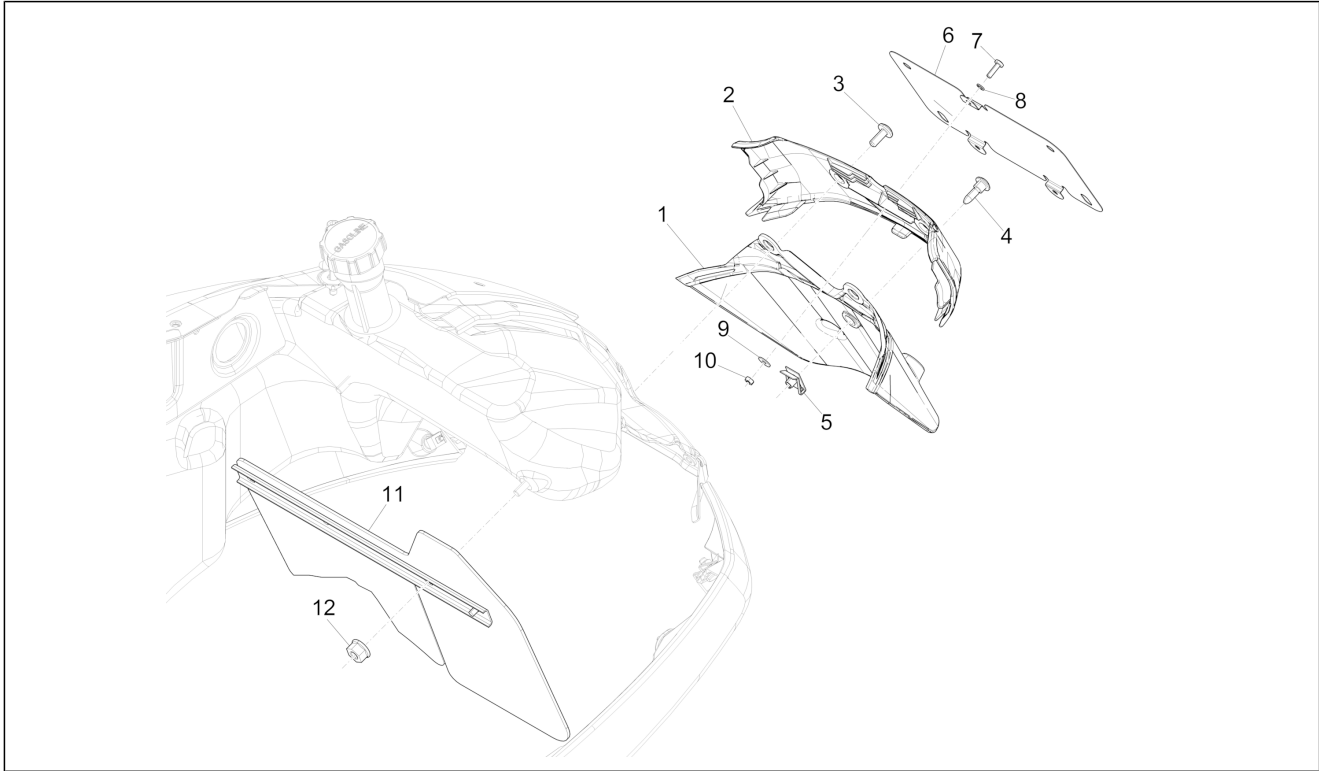

Vespa GTS 300
EVGD000US1 Vespa Super GTS 300 4T 4V ie ABS E3- E4
2014-2017 (NAFTA)

Chassis prefix: ZAPM459L, ZAPMA39L
Engine prefix: M458M, MA33M

Group	Frame - Plastic parts - Coachwork
Code	02.37
Description	Rear cover - Splash guard
Service	1

Pos.	Code	Description	Qty	Variants
				Colour:White[544] Model version:Super[Super] Colour:DRAGON RED[894] Model version:Super[Super] Colour:Verde Gem[341/A] Model version:Super[Super] Colour:Technical/titanium grey[742/B] Model version:Supersport[Supersport] Colour:DRAGON RED[894] Model version:Super[Super] Colour:Matt grey[707/C] Model version:Supersport[Supersport] Colour:Matt grey[707/C] Model version:Supersport[Supersport] Colour:Blue[261/A] Model version:Super[Super] Colour:DRAGON RED[894] Model version:Super[Super] Colour:Shiny Black[94] Model version:Super[Super] Colour:Shiny Black[94] Model version:Super[Super] Colour:Matt grey[707/C] Model version:Supersport[Supersport] Colour:Matt yellow [974/A] Model version:Supersport[Supersport] Colour:White[544] Model version:Super[Super] Colour:Blue[261/A] Model version:Super[Super] Colour:Matt Black[85/B] Model version:Supersport[Supersport] Colour:White[544] Model version:Super[Super] Colour:Shiny Black[94] Model version:Super[Super] Colour:White[544] Model version:Super[Super]