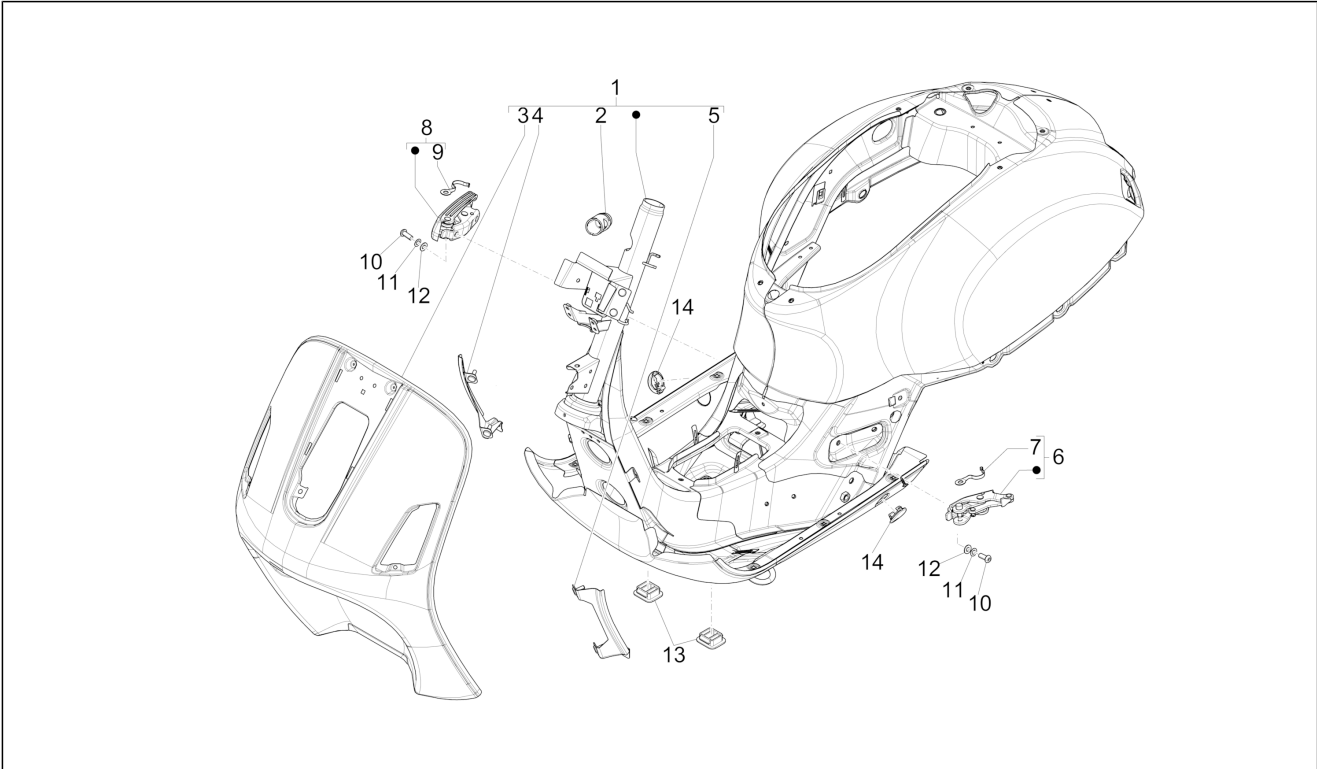

Group	Frame - Plastic parts - Coachwork
Code	02.01
Description	Frame/bodywork
Service	1

Pos.	Code	Description	Qty	Variants
				Model version:Super[Super] Colour:DRAGON RED[894] Model version:Super[Super] Colour:Verde Gem[341/A] Model version:Super[Super] Colour:Technical/titanium grey[742/B] Model version:Supersport[Supersport] Colour:DRAGON RED[894] Model version:Super[Super] Colour:Matt grey[707/C] Model version:Supersport[Supersport] Colour:Matt grey[707/C] Model version:Supersport[Supersport] Colour:Blue[261/A] Model version:Super[Super] Colour:DRAGON RED[894] Model version:Super[Super] Colour:Shiny Black[94] Model version:Super[Super] Colour:Shiny Black[94] Model version:Super[Super] Colour:Matt grey[707/C] Model version:Supersport[Supersport] Colour:Matt yellow [974/A] Model version:Supersport[Supersport] Colour:White[544] Model version:Super[Super] Colour:Blue[261/A] Model version:Super[Super] Colour:Matt Black[85/B] Model version:Supersport[Supersport] Colour:White[544] Model version:Super[Super] Colour:Shiny Black[94] Model version:Super[Super] Colour:White[544] Model version:Super[Super] Colour:DRAGON RED[894]