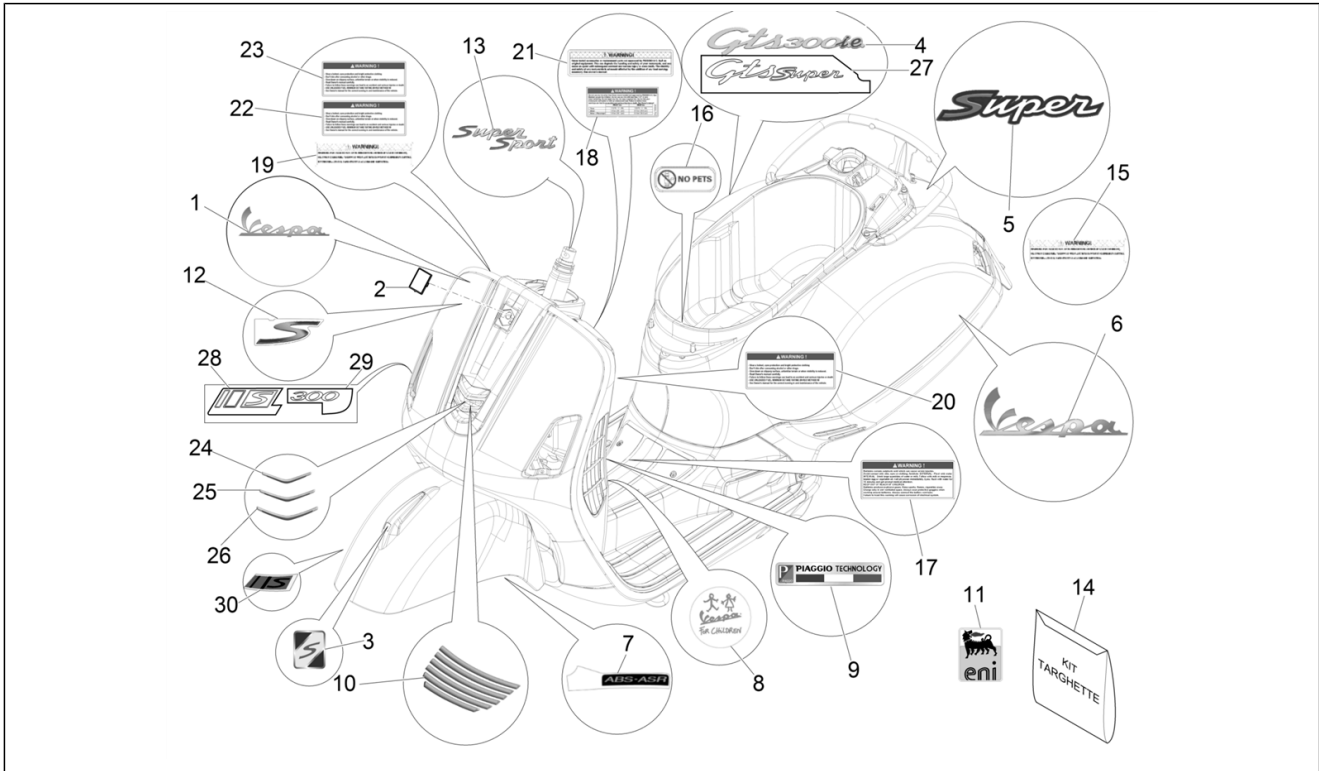

Group	Frame - Plastic parts - Coachwork
Code	02.38
Description	Plates - Emblems
Service	1

Pos.	Code	Description	Qty	Variants
				Model version:Super[Super] Colour:Verde Gem[341/A] Model version:Super[Super] Colour:DRAGON RED[894] Model version:Super[Super] Colour:Blue[261/A] Model version:Super[Super] Colour:DRAGON RED[894] Model version:Super[Super] Colour:Shiny Black[94] Model version:Super[Super] Colour:Shiny Black[94] Model version:Super[Super] Colour:White[544] Model version:Super[Super] Colour:Blue[261/A] Model version:Super[Super] Colour:White[544] Model version:Super[Super] Colour:Shiny Black[94] Model version:Super[Super] Colour:White[544] Model version:Super[Super] Colour:DRAGON RED[894] Model version:Super[Super] Colour:Verde Gem[341/A] Model version:Super[Super] Colour:DRAGON RED[894] Model version:Super[Super] Colour:Blue[261/A] Model version:Super[Super] Colour:DRAGON RED[894] Model version:Super[Super] Colour:Shiny Black[94] Model version:Super[Super] Colour:Shiny Black[94] Model version:Super[Super] Colour:White[544]