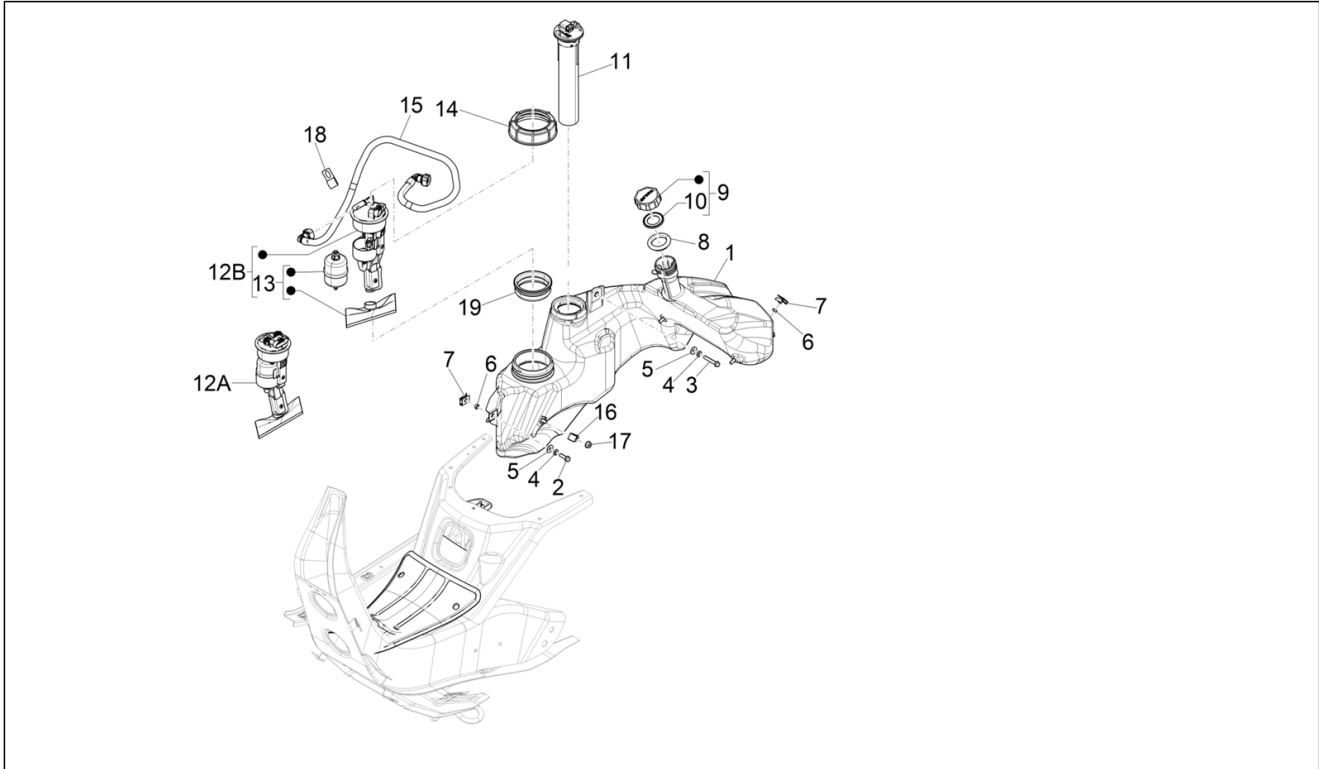

Group	Frame - Plastic parts - Coachwork
Code	02.47
Description	Fuel tank
Service	1

Pos.	Code	Description	Qty	Variants
				Model version:Super[Super] Colour:Matt grey[707/C] Model version:Supersport[Supersport] Colour:Matt yellow [974/A] Model version:Supersport[Supersport] Colour:White[544] Model version:Super[Super] Colour:DRAGON RED[894] Model version:Super[Super] Colour:Verde Gem[341/A] Model version:Super[Super]
14	576546	Ring nut	1	
15	1B001177	Fuel pipe complete with joints	1	
15	1B004592R	Fuel pipe complete with joints	1	Colour:Shiny Black[94] Model version:Super[Super] Colour:Matt grey[707/C] Model version:Supersport[Supersport] Colour:Matt yellow [974/A] Model version:Supersport[Supersport] Colour:White[544] Model version:Super[Super] Colour:DRAGON RED[894] Model version:Super[Super] Colour:Verde Gem[341/A] Model version:Super[Super] Colour:Shiny Black[94] Model version:Super[Super] Colour:Matt grey[707/C] Model version:Supersport[Supersport] Colour:Matt yellow [974/A] Model version:Supersport[Supersport] Colour:White[544] Model version:Super[Super] Colour:DRAGON RED[894] Model version:Super[Super] Colour:Verde Gem[341/A] Model version:Super[Super]