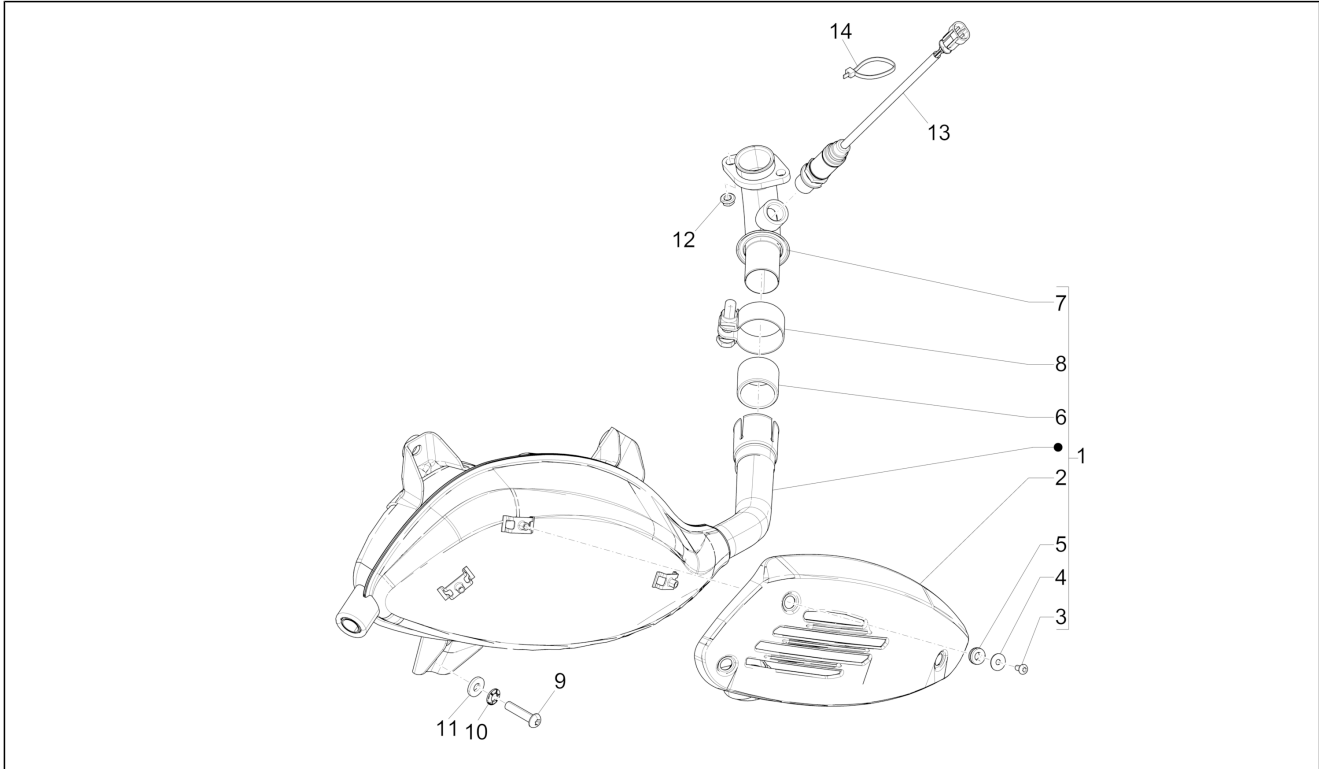

Group	Engine
Code	01.42
Description	Silencer
Service	1

Pos.	Code	Description	Qty	Variants
1	1A0022795	Silencer complete with protection	1	
1	1A0086735	Silencer with protection	1	Colour:Shiny Black[94] Model version:Super[Super] Colour:Matt grey[707/C] Model version:Supersport[Supersport] Colour:Matt yellow [974/A] Model version:Supersport[Supersport] Colour:White[544] Model version:Super[Super] Colour:DRAGON RED[894] Model version:Super[Super] Colour:Verde Gem[341/A] Model version:Super[Super] Colour:Shiny Black[94] Model version:Super[Super] Colour:Matt grey[707/C] Model version:Supersport[Supersport] Colour:Matt yellow [974/A] Model version:Supersport[Supersport] Colour:White[544] Model version:Super[Super] Colour:DRAGON RED[894] Model version:Super[Super] Colour:Verde Gem[341/A] Model version:Super[Super] Colour:Shiny Black[94] Model version:Super[Super] Colour:Matt grey[707/C] Model version:Supersport[Supersport] Colour:Matt yellow [974/A] Model version:Supersport[Supersport] Colour:White[544] Model version:Super[Super] Colour:DRAGON RED[894] Model version:Super[Super] Colour:Verde Gem[341/A] Model version:Super[Super]