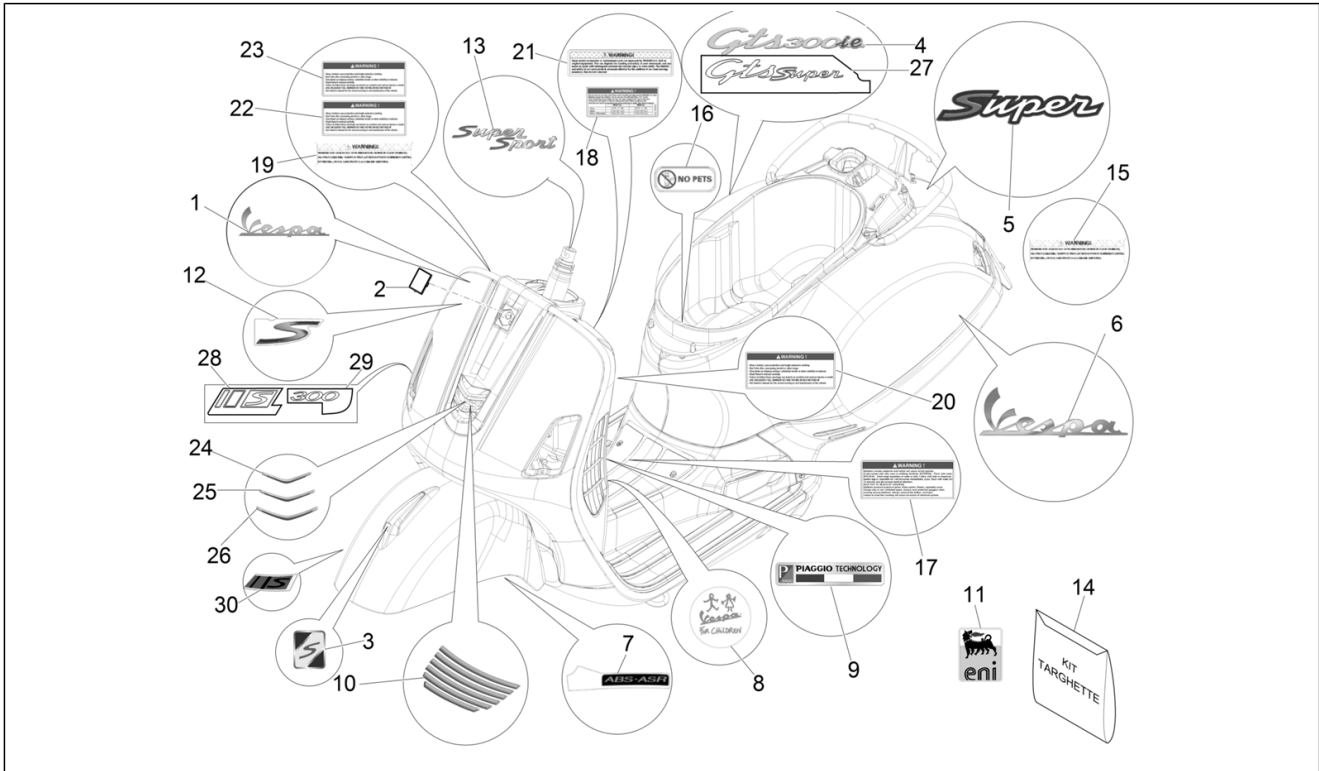

Group	Frame - Plastic parts - Coachwork
Code	02.38
Description	Plates - Emblems
Service	1

Pos.	Code	Description	Qty	Variants
				Model version:Super[Super] Colour:Blue[261/A] Model version:Super[Super] Colour:White[544] Model version:Super[Super] Colour:Shiny Black[94] Model version:Super[Super] Colour:White[544] Model version:Super[Super] Colour:DRAGON RED[894] Model version:Super[Super] Colour:Verde Gem[341/A] Model version:Super[Super] Colour:Technical/titanium grey[742/B] Model version:Supersport[Supersport] Colour:DRAGON RED[894] Model version:Super[Super] Colour:Blue[261/A] Model version:Super[Super] Colour:DRAGON RED[894] Model version:Super[Super] Colour:Shiny Black[94] Model version:Super[Super] Colour:Shiny Black[94] Model version:Super[Super] Colour:Matt grey[707/C] Model version:Supersport[Supersport] Colour:Matt yellow [974/A] Model version:Supersport[Supersport] Colour:White[544] Model version:Super[Super] Colour:Blue[261/A] Model version:Super[Super] Colour:White[544] Model version:Super[Super] Colour:Shiny Black[94] Model version:Super[Super] Colour:White[544]