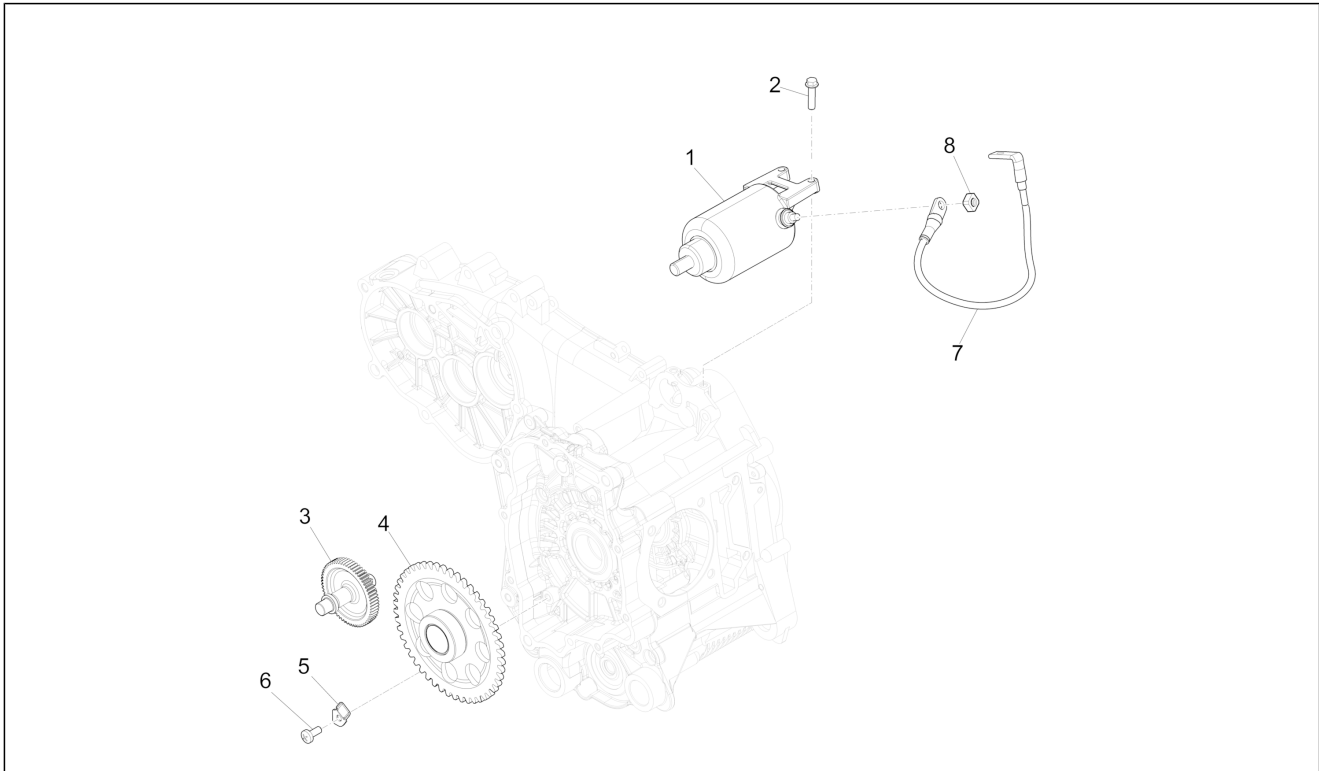

Group	Engine
Code	01.20
Description	Stater - Electric starter
Service	1

Pos.	Code	Description	Qty	Variants
1	58142R5	Starter motor	1	
1	1D001647	Starter motor	1	
2	B016774	Screw w/ flange M6x25	2	
3	874803	Electric starter gear	1	
4	82737R	Starter motor gear	1	
5	1A000235	Ring container lamination	1	
6	008375	screw M6x14	1	
7	1D001983	Starter cable	1	
7	1D001754	Starter cable	1	
8	9004179059000	Nut	1	
8	1A010205	Nut	1