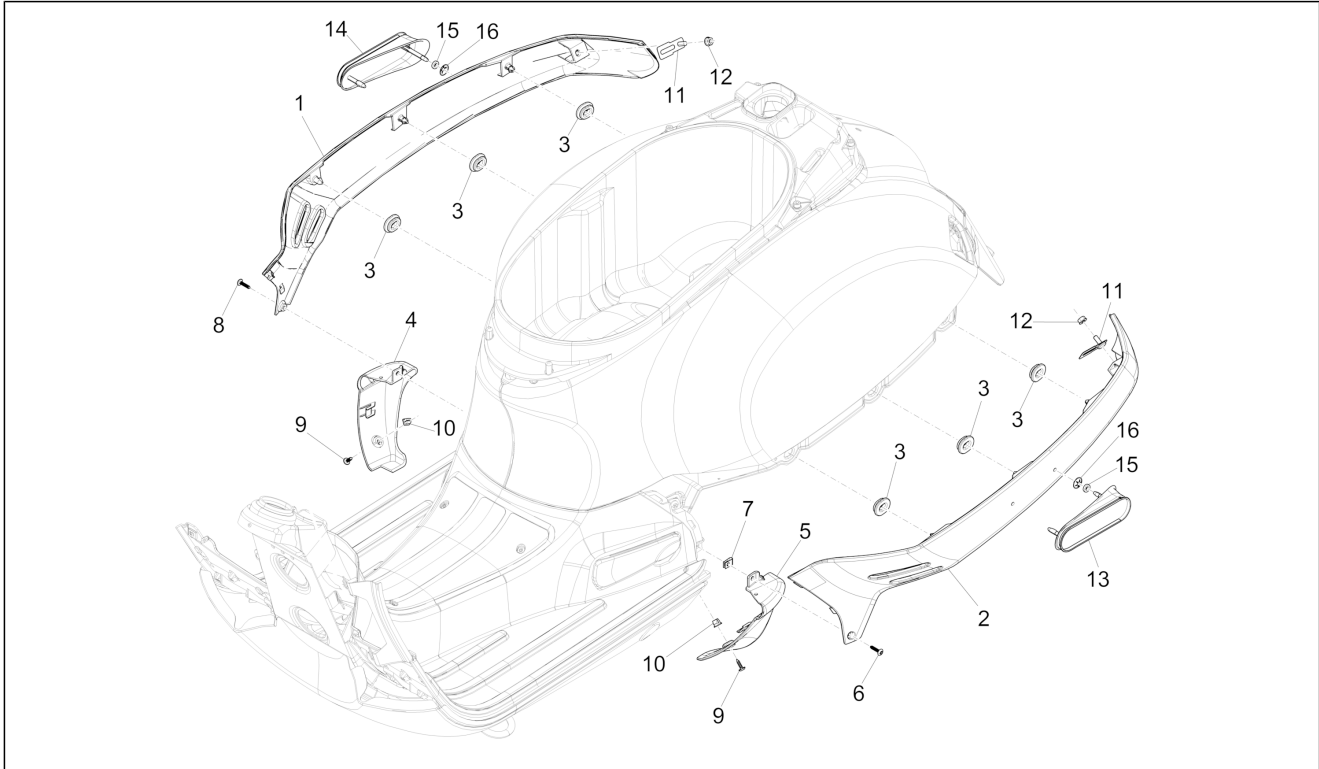

Group	Frame - Plastic parts - Coachwork
Code	02.32
Description	Side cover - Spoiler
Service	1

Pos.	Code	Description	Qty	Variants
				Colour:White[544] Model version:Super[Super] Colour:White[544] Model version:Super[Super] Colour:White[544] Model version:Super[Super] Colour:White[544] Model version:Super[Super] Colour:White[544] Model version:Super[Super] Colour:White[544] Model version:Super[Super]
1	62113800L7	Right side cover	1	Colour:Matt yellow [974/A] Model version:Supersport[Supersport]
1	62113800VU	Right side cover	1	Colour:Verde Gem[341/A] Model version:Super[Super]
2	1B003899000EZ	Left side cover	1	Colour:Technical/titanium grey[742/B] Model version:Supersport[Supersport]
2	1B00389900090	Left side cover	1	Colour:Shiny Black[94] Model version:Super[Super] Colour:Shiny Black[94] Model version:Super[Super] Colour:Shiny Black[94] Model version:Super[Super] Colour:Shiny Black[94] Model version:Super[Super] Colour:Shiny Black[94] Model version:Super[Super] Colour:Shiny Black[94] Model version:Super[Super] Colour:Shiny Black[94] Model version:Super[Super] Colour:Shiny Black[94] Model version:Super[Super] Colour:Shiny Black[94] Model version:Super[Super]