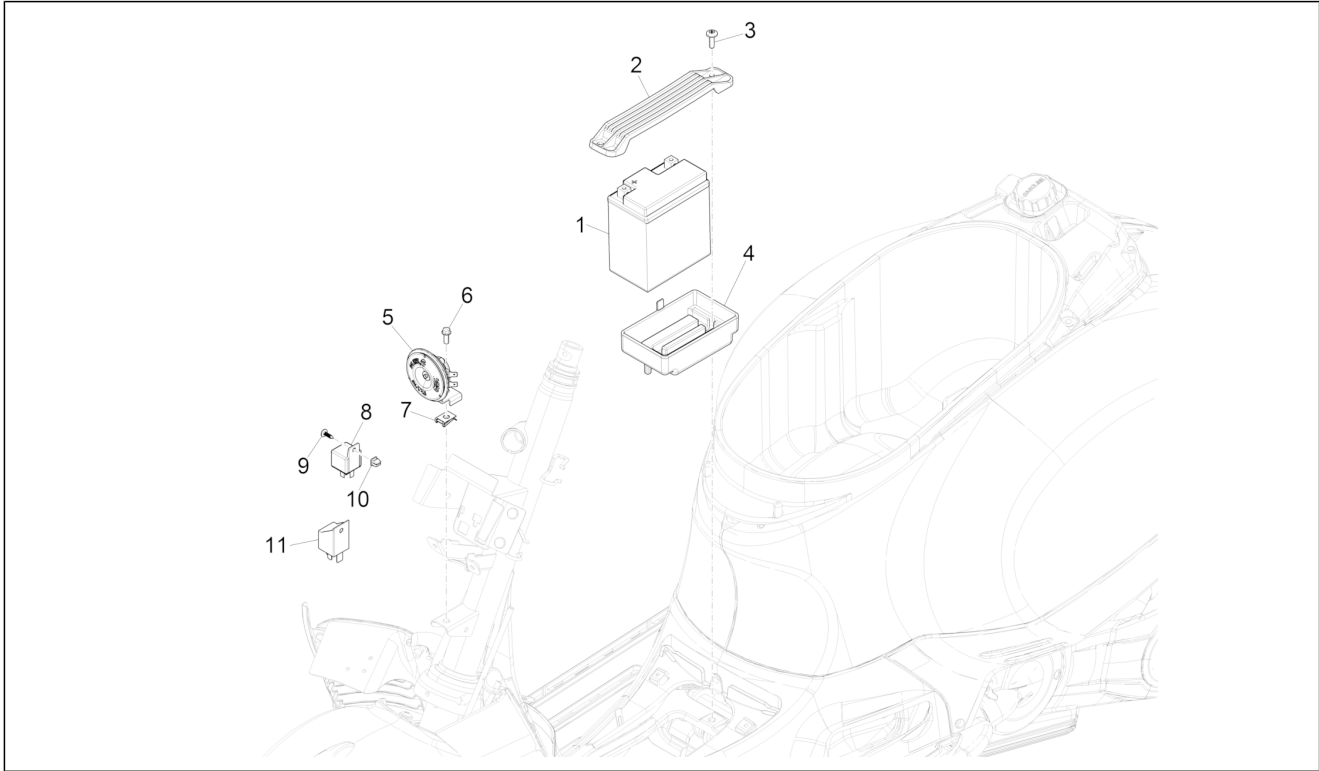

Group	Electrical system
Code	06.05
Description	Remote control switches - Battery - Horn
Service	1

Pos.	Code	Description	Qty	Variants
				Colour:Matt yellow [974/A] Model version:Supersport[Supersport] Colour:White[544] Model version:Super[Super] Colour:DRAGON RED[894] Model version:Super[Super] Colour:Verde Gem[341/A] Model version:Super[Super] Colour:Shiny Black[94] Model version:Super[Super] Colour:Matt grey[707/C] Model version:Supersport[Supersport] Colour:Matt yellow [974/A] Model version:Supersport[Supersport] Colour:White[544] Model version:Super[Super] Colour:DRAGON RED[894] Model version:Super[Super] Colour:Verde Gem[341/A] Model version:Super[Super] Colour:Shiny Black[94] Model version:Super[Super] Colour:Matt grey[707/C] Model version:Supersport[Supersport] Colour:Matt yellow [974/A] Model version:Supersport[Supersport] Colour:White[544] Model version:Super[Super] Colour:DRAGON RED[894] Model version:Super[Super] Colour:Verde Gem[341/A] Model version:Super[Super]
6	B016777	Screw w/ flange M6x16	1	
7	254485	Spring plate M6	1	
8	1D001636	Microrelay with resistance 12V 30A/10A	3	
8	643452	Microrelay with resistance 12V-30A/10A	3