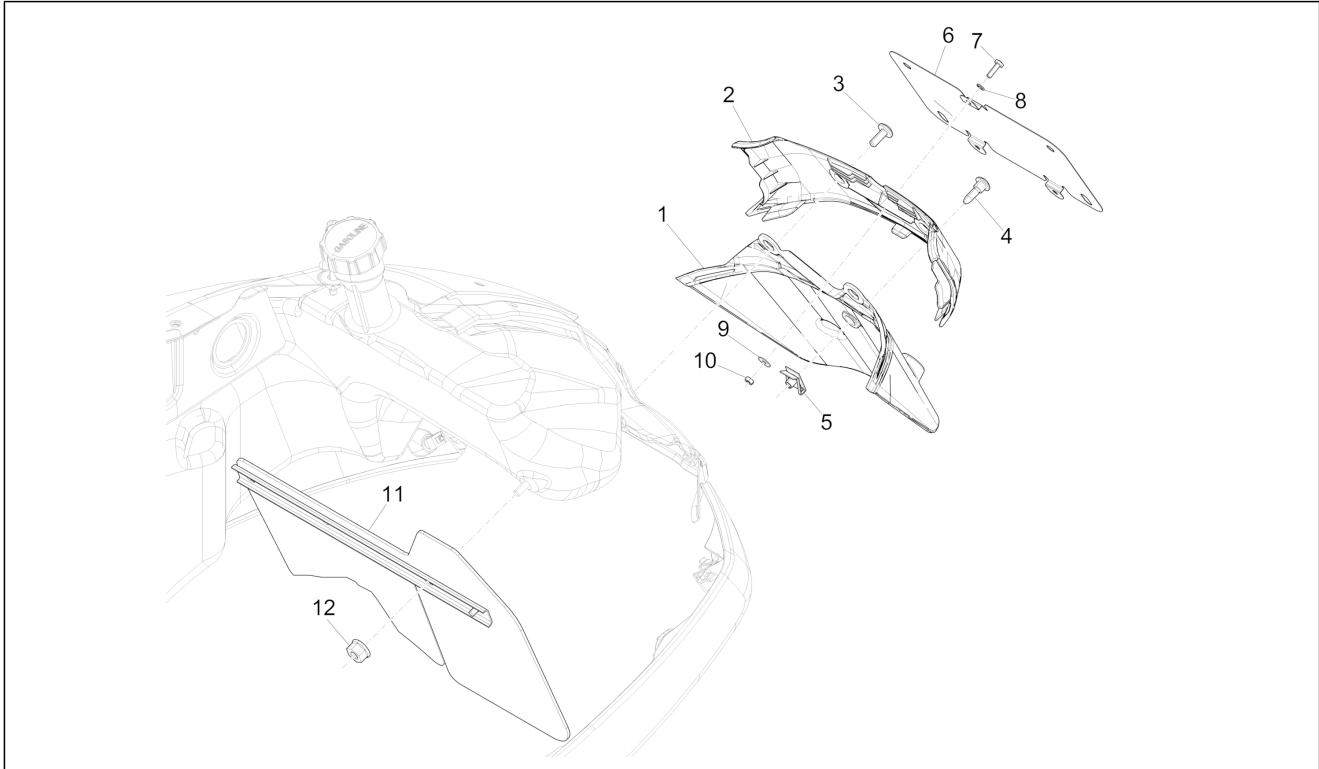

Group	Frame - Plastic parts - Coachwork
Code	02.37
Description	Rear cover - Splash guard
Service	1

Pos.	Code	Description	Qty	Variants
				Colour:Blue[261/A] Model version:Super[Super] Colour:Matt Black[85/B] Model version:Supersport[Supersport] Colour:White[544] Model version:Super[Super] Colour:Shiny Black[94] Model version:Super[Super] Colour:White[544] Model version:Super[Super] Colour:DRAGON RED[894] Model version:Super[Super] Colour:Verde Gem[341/A] Model version:Super[Super] Colour:Technical/titanium grey[742/B] Model version:Supersport[Supersport] Colour:DRAGON RED[894] Model version:Super[Super] Colour:Matt grey[707/C] Model version:Supersport[Supersport] Colour:Matt grey[707/C] Model version:Supersport[Supersport] Colour:Blue[261/A] Model version:Super[Super] Colour:DRAGON RED[894] Model version:Super[Super] Colour:Shiny Black[94] Model version:Super[Super] Colour:Shiny Black[94] Model version:Super[Super] Colour:Matt grey[707/C] Model version:Supersport[Supersport] Colour:Matt yellow [974/A] Model version:Supersport[Supersport] Colour:White[544] Model version:Super[Super] Colour:Blue[261/A] Model version:Super[Super]