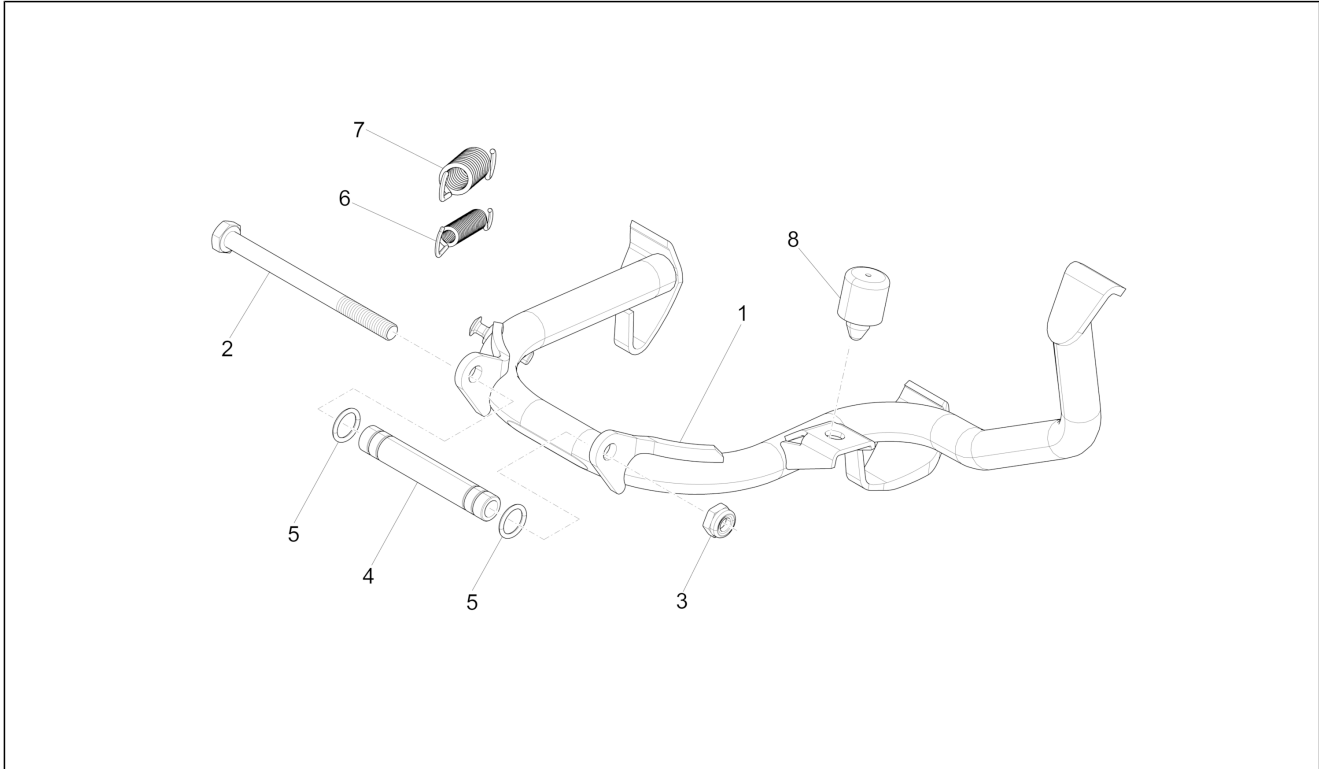

Vespa GTS 300
EVGD000US1 Vespa Super GTS 300 4T 4V ie ABS E3- E4
2014-2017 (NAFTA)

Chassis prefix: ZAPM459L, ZAPMA39L
Engine prefix: M458M, MA33M

Group	Frame - Plastic parts - Coachwork
Code	02.25
Description	Stand/s
Service	1

Pos.	Code	Description	Qty	Variants
				Colour:Shiny Black[94] Model version:Super[Super] Colour:Matt grey[707/C] Model version:Supersport[Supersport] Colour:Matt yellow [974/A] Model version:Supersport[Supersport] Colour:White[544] Model version:Super[Super] Colour:DRAGON RED[894] Model version:Super[Super] Colour:Verde Gem[341/A] Model version:Super[Super] Colour:Shiny Black[94] Model version:Super[Super] Colour:Matt grey[707/C] Model version:Supersport[Supersport] Colour:Matt yellow [974/A] Model version:Supersport[Supersport] Colour:White[544] Model version:Super[Super] Colour:DRAGON RED[894] Model version:Super[Super] Colour:Verde Gem[341/A] Model version:Super[Super] Colour:Shiny Black[94] Model version:Super[Super] Colour:Matt grey[707/C] Model version:Supersport[Supersport] Colour:Matt yellow [974/A] Model version:Supersport[Supersport] Colour:White[544] Model version:Super[Super] Colour:DRAGON RED[894] Model version:Super[Super] Colour:Verde Gem[341/A] Model version:Super[Super]
2	030115	Hex screw M10x130	1