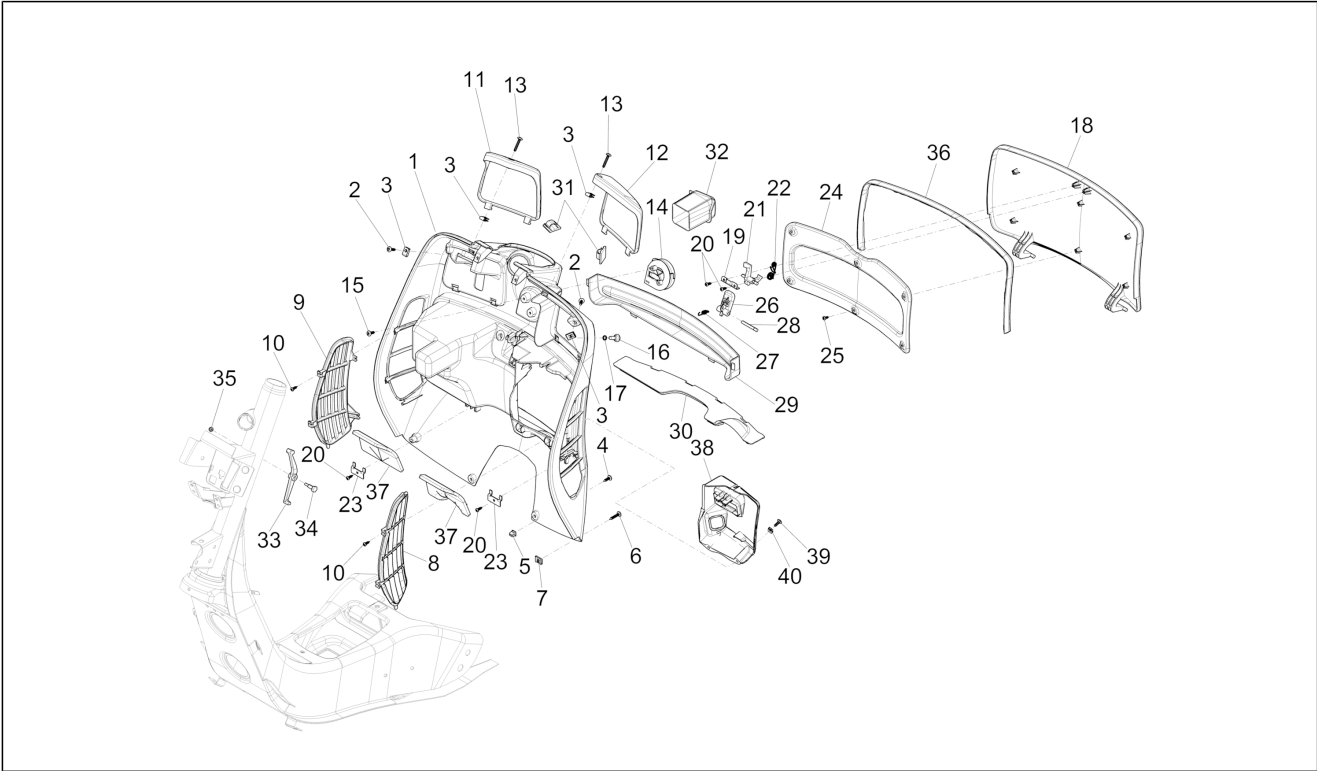

Vespa GTS 300
 EVGD000US1 Vespa Super GTS 300 4T 4V ie ABS E3- E4
 2014-2017 (NAFTA)

Chassis prefix: ZAPM459L, ZAPMA39L
 Engine prefix: M458M, MA33M

Group	Frame - Plastic parts - Coachwork
Code	02.30
Description	Front glove-box - Knee-guard panel
Service	1