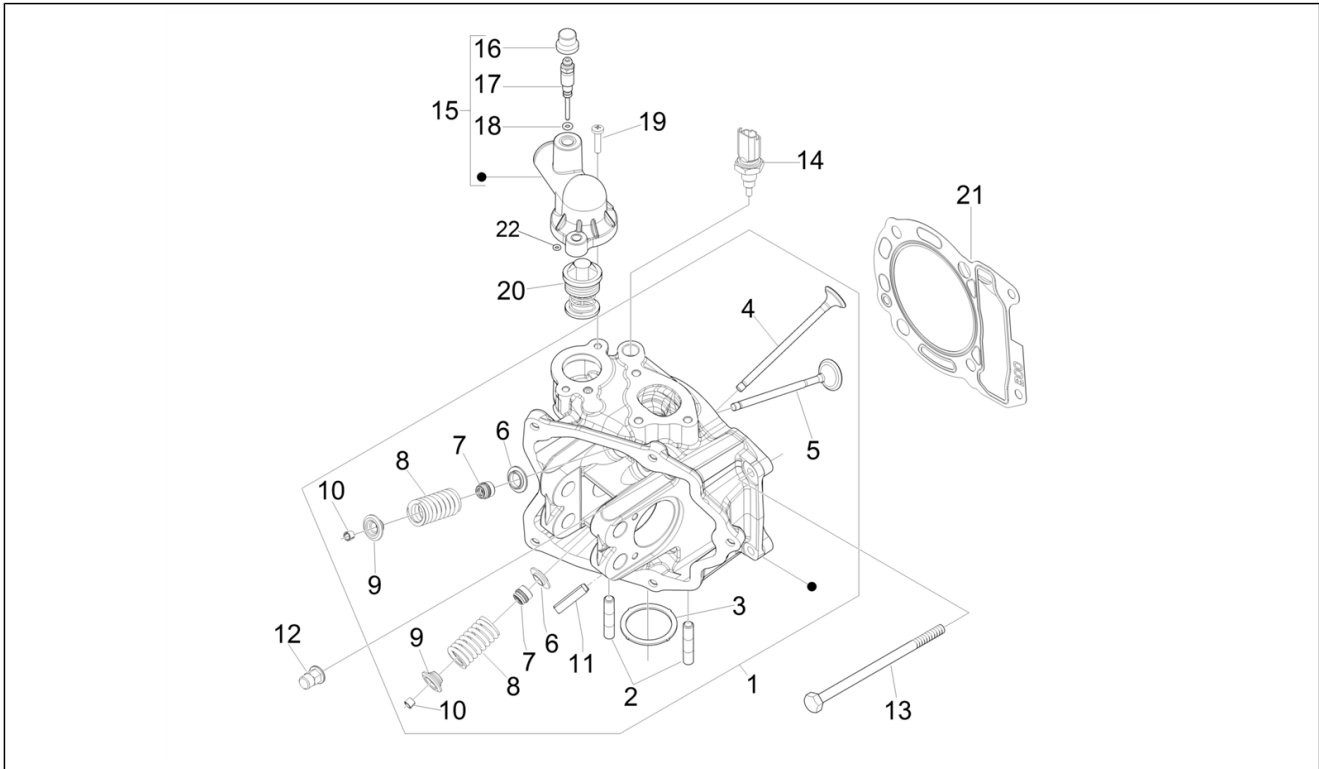

Group	Engine
Code	01.10
Description	Head unit - Valve
Service	1

Pos.	Code	Description	Qty	Variants
1	8800506	Cylinder head assembly	1	
2	435629	Stud bolt M7	2	
3	480853	Exhaust pipe gasket	1	
4	873840	Exhaust valve	2	
5	872999	Intake valve	2	
6	483711	Lower cap	4	
7	436438	Valve gasket ring	4	
8	828480	Spring	4	
9	483914	Upper cap	4	
10	285846	Valve half-cone	8	
11	877432	Plug	1	
12	411296	Nut M8x1,25	4	
13	B016807	screw M6x112,5	2	
14	640485	Temperature gauge	1	
15	B018147	Thermostat cover	1	
16	063435	Bleed valve cap	1	
17	845605	Bleed screw	1	
18	297027	Gasket	1	
19	B016808	Torx Screw M5x20	2	
20	82831R5	Thermostat	1	
21	848168	Cylinder head gasket 0,3 mm	1	
22	878906	Packing	1