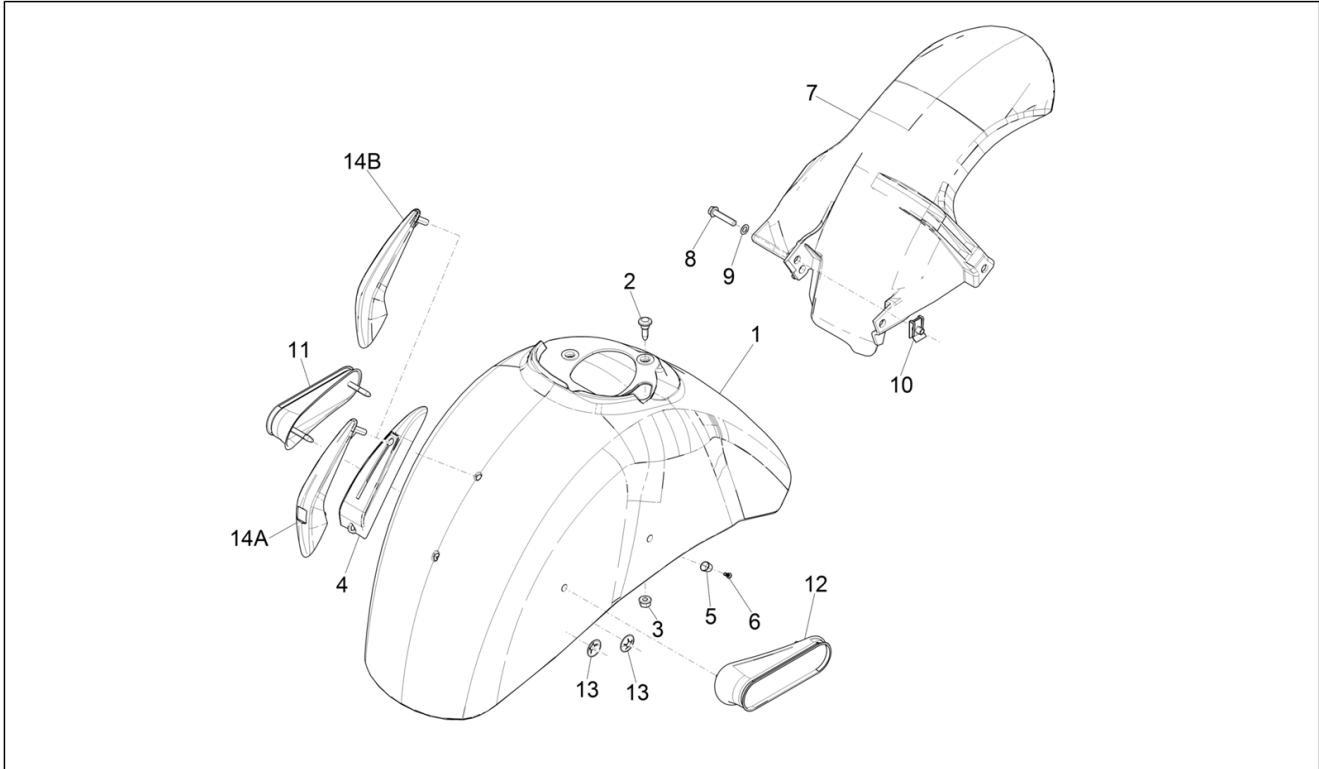

Group	Frame - Plastic parts - Coachwork
Code	02.33
Description	Wheel huosing - Mudguard
Service	1

Pos.	Code	Description	Qty	Variants
				Model version:Supersport[Supersport] Colour:White[544] Model version:Super[Super] Colour:DRAGON RED[894] Model version:Super[Super] Colour:Verde Gem[341/A] Model version:Super[Super] Colour:Shiny Black[94] Model version:Super[Super] Colour:Matt grey[707/C] Model version:Supersport[Supersport] Colour:Matt yellow [974/A] Model version:Supersport[Supersport] Colour:White[544] Model version:Super[Super] Colour:DRAGON RED[894] Model version:Super[Super] Colour:Verde Gem[341/A] Model version:Super[Super] Colour:Shiny Black[94] Model version:Super[Super] Colour:Matt grey[707/C] Model version:Supersport[Supersport] Colour:Matt yellow [974/A] Model version:Supersport[Supersport] Colour:White[544] Model version:Super[Super] Colour:DRAGON RED[894] Model version:Super[Super] Colour:Verde Gem[341/A] Model version:Super[Super]