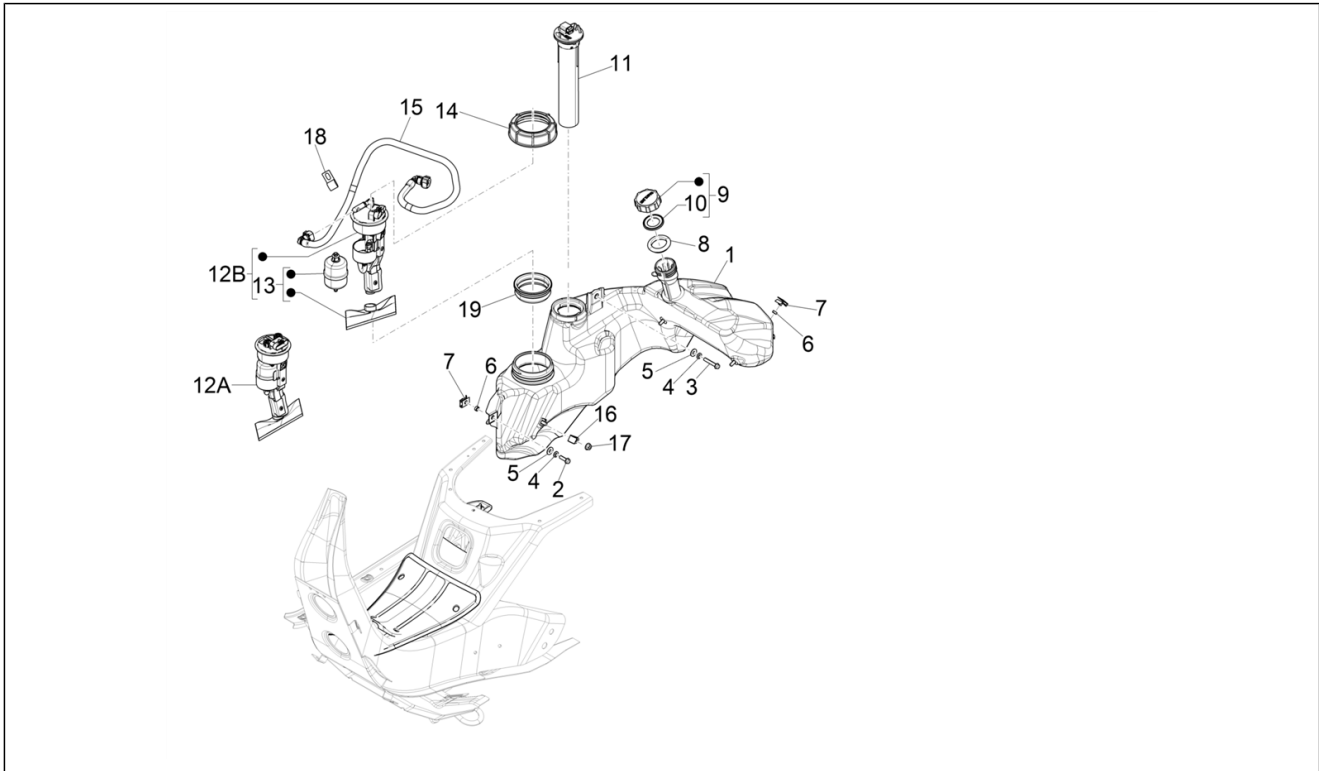

Group	Frame - Plastic parts - Coachwork
Code	02.47
Description	Fuel tank
Service	1

Pos.	Code	Description	Qty	Variants
1	656010	Fuel tank	1	
2	018639	Hex screw M6x20	2	
3	414838	screw M6x35	1	
4	016406	Spring washer 6,4x11,8x1	3	
5	013880	Flat washer 16x6,5x1,5	3	
6	623162	Spacer	2	
7	254485	Spring plate M6	8	
8	620737	Fuel tank gasket	1	
9	656022	Plug	1	
10	656021	Tank cover gasket	1	
11	CM025707	Indicator fuel level	1	
13	1D001657	Fuel filters	1	Colour:Shiny Black[94] Model version:Super[Super] Colour:Matt grey[707/C] Model version:Supersport[Supersport] Colour:Matt yellow [974/A] Model version:Supersport[Supersport] Colour:White[544] Model version:Super[Super] Colour:DRAGON RED[894] Model version:Super[Super] Colour:Verde Gem[341/A] Model version:Super[Super] Colour:Shiny Black[94] Model version:Super[Super] Colour:Matt grey[707/C] Model version:Supersport[Supersport] Colour:Matt yellow [974/A] Model version:Supersport[Supersport] Colour:White[544] Model version:Super[Super] Colour:DRAGON RED[894] Model version:Super[Super] Colour:Verde Gem[341/A]