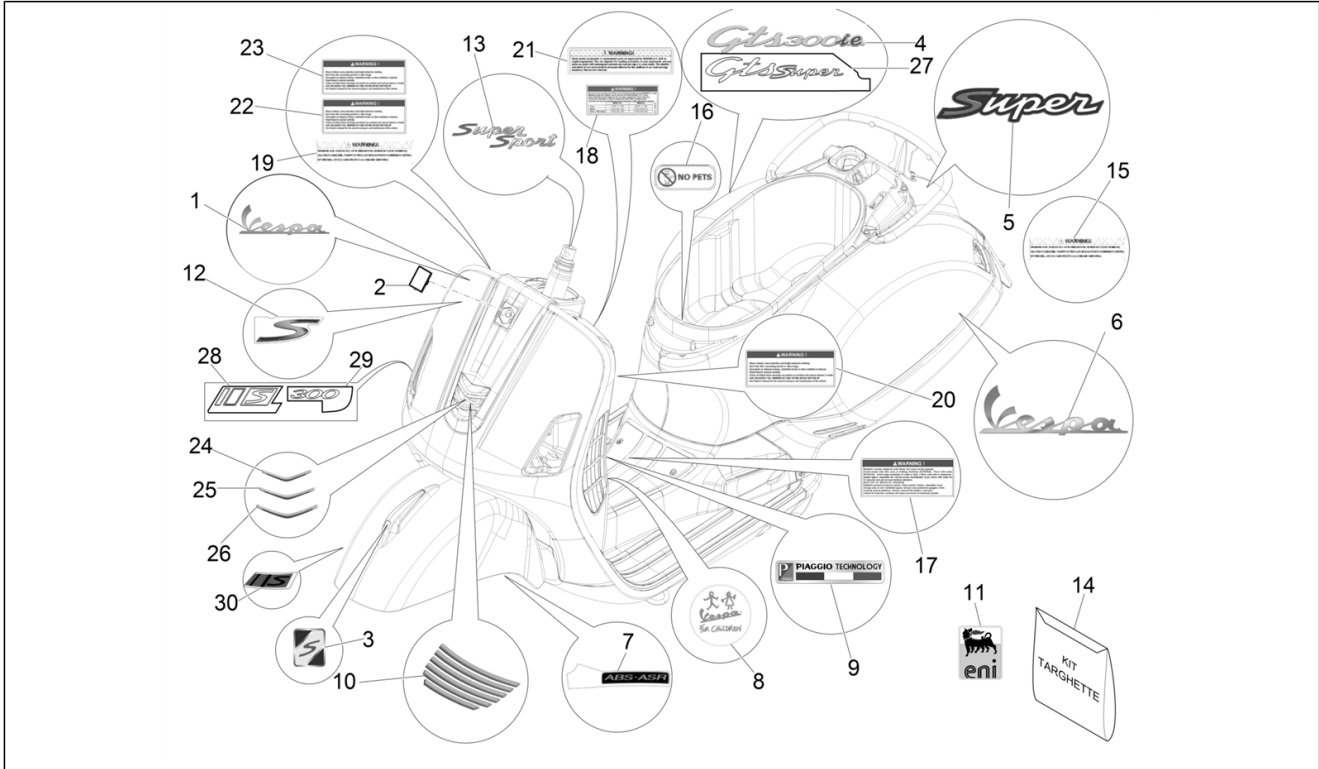

Group	Frame - Plastic parts - Coachwork
Code	02.38
Description	Plates - Emblems
Service	1

Pos.	Code	Description	Qty	Variants
				Model version:Super[Super] Colour:Shiny Black[94] Model version:Super[Super] Colour:Matt grey[707/C] Model version:Supersport[Supersport] Colour:Matt yellow [974/A] Model version:Supersport[Supersport] Colour:White[544] Model version:Super[Super] Colour:Blue[261/A] Model version:Super[Super] Colour:White[544] Model version:Super[Super] Colour:Shiny Black[94] Model version:Super[Super] Colour:White[544] Model version:Super[Super] Colour:DRAGON RED[894] Model version:Super[Super] Colour:Verde Gem[341/A] Model version:Super[Super] Colour:Technical/titanium grey[742/B] Model version:Supersport[Supersport] Colour:DRAGON RED[894] Model version:Super[Super] Colour:Blue[261/A] Model version:Super[Super] Colour:DRAGON RED[894] Model version:Super[Super] Colour:Shiny Black[94] Model version:Super[Super] Colour:Shiny Black[94] Model version:Super[Super] Colour:Matt grey[707/C] Model version:Supersport[Supersport] Colour:Matt yellow [974/A] Model version:Supersport[Supersport] Colour:White[544]