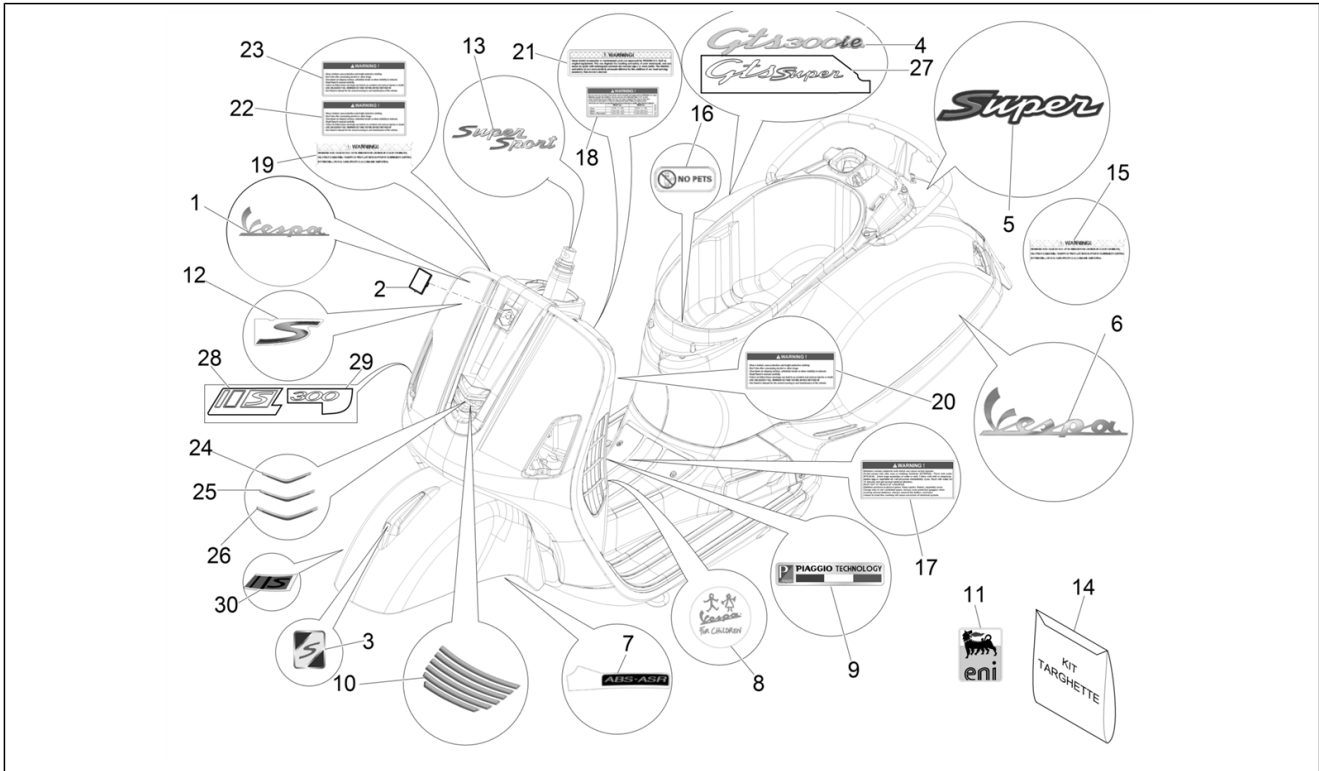

Vespa GTS 300
EVGD000US1 Vespa Super GTS 300 4T 4V ie ABS E3- E4
2014-2017 (NAFTA)

Chassis prefix: ZAPM459L, ZAPMA39L
Engine prefix: M458M, MA33M

Group	Frame - Plastic parts - Coachwork
Code	02.38
Description	Plates - Emblems
Service	1

Pos.	Code	Description	Qty	Variants
				Model version:Super[Super] Colour:Verde Gem[341/A] Model version:Super[Super] Colour:Technical/titanium grey[742/B] Model version:Supersport[Supersport] Colour:DRAGON RED[894] Model version:Super[Super] Colour:Blue[261/A] Model version:Super[Super] Colour:DRAGON RED[894] Model version:Super[Super] Colour:Shiny Black[94] Model version:Super[Super] Colour:Shiny Black[94] Model version:Super[Super] Colour:Matt grey[707/C] Model version:Supersport[Supersport] Colour:Matt yellow [974/A] Model version:Supersport[Supersport] Colour:White[544] Model version:Super[Super] Colour:Blue[261/A] Model version:Super[Super] Colour:White[544] Model version:Super[Super] Colour:Shiny Black[94] Model version:Super[Super] Colour:White[544] Model version:Super[Super] Colour:DRAGON RED[894] Model version:Super[Super] Colour:Verde Gem[341/A] Model version:Super[Super] Colour:Technical/titanium grey[742/B] Model version:Supersport[Supersport] Colour:DRAGON RED[894] Model version:Super[Super] Colour:Blue[261/A]