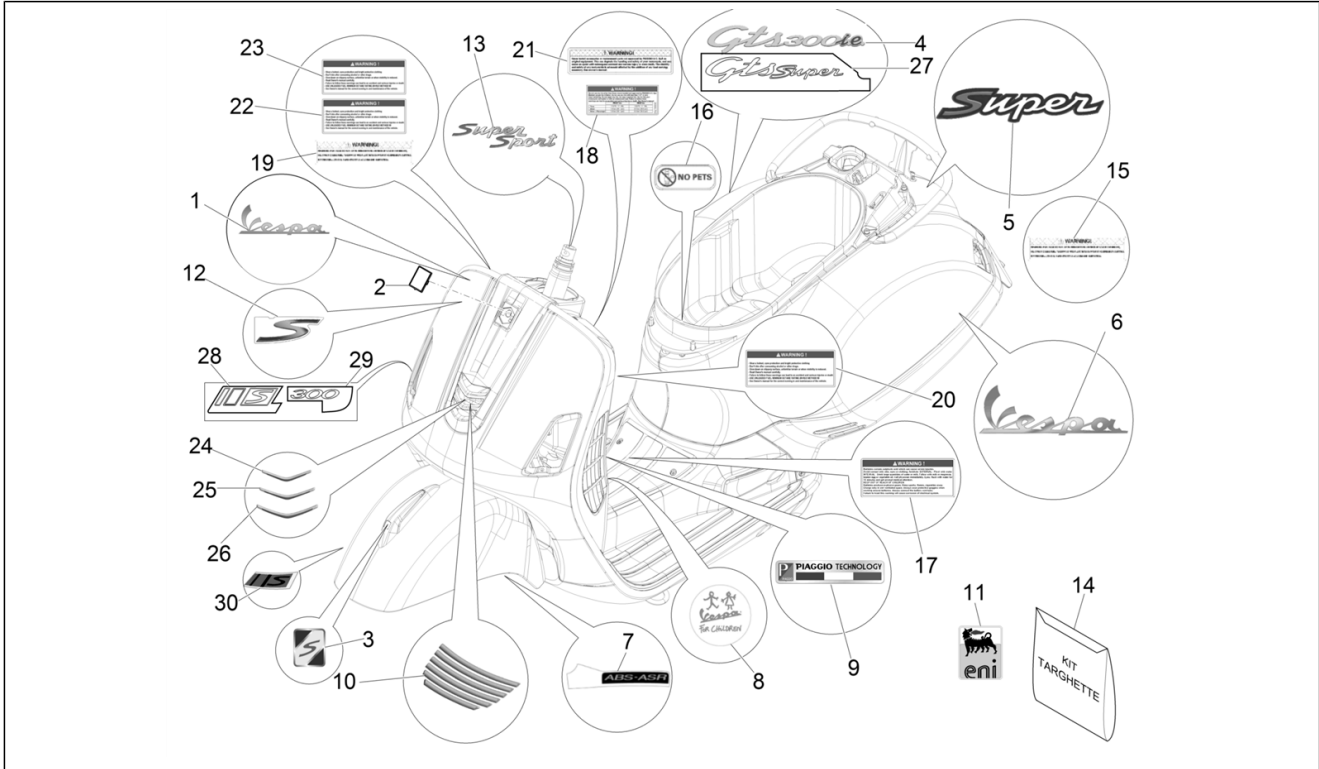

Vespa GTS 300
EVGD000US1 Vespa Super GTS 300 4T 4V ie ABS E3- E4
2014-2017 (NAFTA)

Chassis prefix: ZAPM459L, ZAPMA39L
Engine prefix: M458M, MA33M

Group	Frame - Plastic parts - Coachwork
Code	02.38
Description	Plates - Emblems
Service	1

Pos.	Code	Description	Qty	Variants
				Model version:Super[Super] Colour:Shiny Black[94] Model version:Super[Super] Colour:White[544] Model version:Super[Super] Colour:DRAGON RED[894] Model version:Super[Super] Colour:Verde Gem[341/A] Model version:Super[Super] Colour:DRAGON RED[894] Model version:Super[Super] Colour:Blue[261/A] Model version:Super[Super] Colour:DRAGON RED[894] Model version:Super[Super] Colour:Shiny Black[94] Model version:Super[Super] Colour:Shiny Black[94] Model version:Super[Super] Colour:White[544] Model version:Super[Super] Colour:Blue[261/A] Model version:Super[Super] Colour:White[544] Model version:Super[Super] Colour:Shiny Black[94] Model version:Super[Super] Colour:White[544] Model version:Super[Super] Colour:DRAGON RED[894] Model version:Super[Super] Colour:Verde Gem[341/A] Model version:Super[Super] Colour:DRAGON RED[894] Model version:Super[Super] Colour:Blue[261/A] Model version:Super[Super] Colour:DRAGON RED[894]