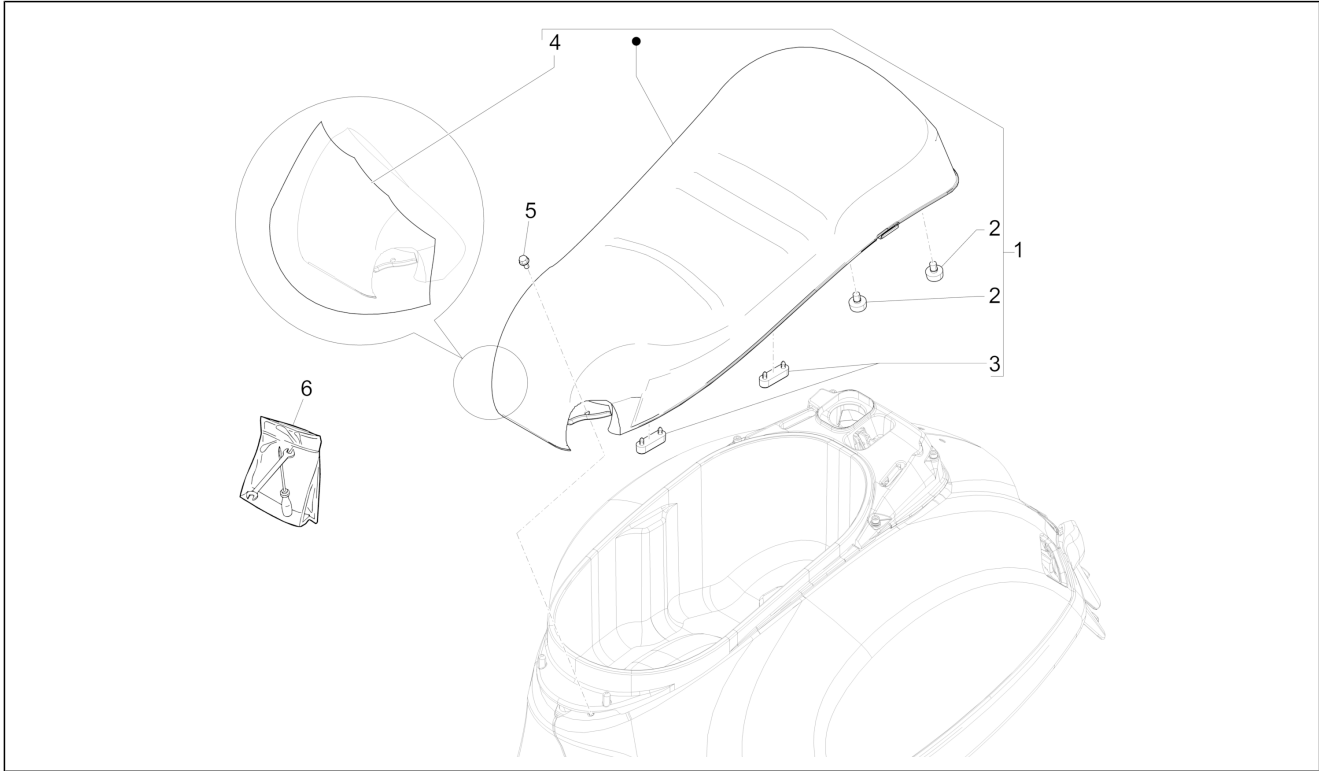

Group	Frame - Plastic parts - Coachwork
Code	02.39
Description	Saddle/seats
Service	1

Pos.	Code	Description	Qty	Variants
				Colour:Blue[261/A] Model version:Super[Super] Colour:White[544] Model version:Super[Super] Colour:Shiny Black[94] Model version:Super[Super] Colour:Matt grey[707/C] Model version:Supersport[Supersport] Colour:Technical/titanium grey[742/B] Model version:Supersport[Supersport] Colour:Matt grey[707/C] Model version:Supersport[Supersport] Colour:Blue[261/A] Model version:Super[Super] Colour:DRAGON RED[894] Model version:Super[Super] Colour:Shiny Black[94] Model version:Super[Super] Colour:White[544] Model version:Super[Super] Colour:Blue[261/A] Model version:Super[Super] Colour:White[544] Model version:Super[Super] Colour:Shiny Black[94] Model version:Super[Super] Colour:Matt grey[707/C] Model version:Supersport[Supersport] Colour:Technical/titanium grey[742/B] Model version:Supersport[Supersport] Colour:Matt grey[707/C] Model version:Supersport[Supersport] Colour:Blue[261/A] Model version:Super[Super] Colour:DRAGON RED[894] Model version:Super[Super] Colour:Shiny Black[94] Model version:Super[Super]