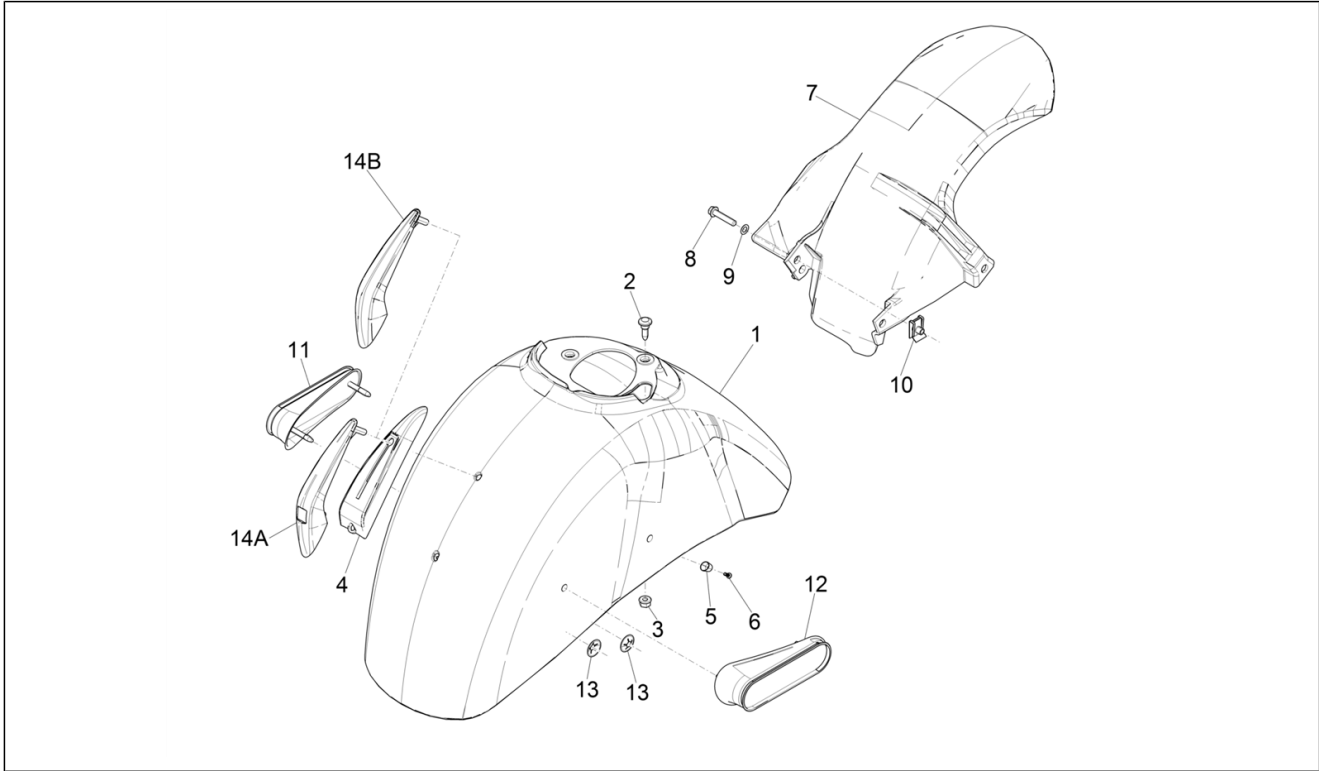

Group	Frame - Plastic parts - Coachwork
Code	02.33
Description	Wheel huosing - Mudguard
Service	1

Pos.	Code	Description	Qty	Variants
				Model version:Supersport[Supersport]
1	65102900BR	Front mudguard	1	Colour:White[544] Model version:Super[Super] Colour:White[544] Model version:Super[Super] Colour:White[544] Model version:Super[Super] Colour:White[544] Model version:Super[Super] Colour:White[544] Model version:Super[Super] Colour:White[544] Model version:Super[Super] Colour:White[544] Model version:Super[Super] Colour:White[544] Model version:Super[Super] Colour:White[544] Model version:Super[Super]
1	65102900NL	Front mudguard	1	Colour:Matt Black[85/B] Model version:Supersport[Supersport]
1	65102900DQ	Front mudguard	1	Colour:Blue[261/A] Model version:Super[Super] Colour:Blue[261/A] Model version:Super[Super] Colour:Blue[261/A] Model version:Super[Super] Colour:Blue[261/A] Model version:Super[Super]
1	651029	Front mudguard	1	
1	65102900R7	Front mudguard	1	Colour:DRAGON RED[894] Model version:Super[Super] Colour:DRAGON RED[894] Model version:Super[Super] Colour:DRAGON RED[894] Model version:Super[Super]