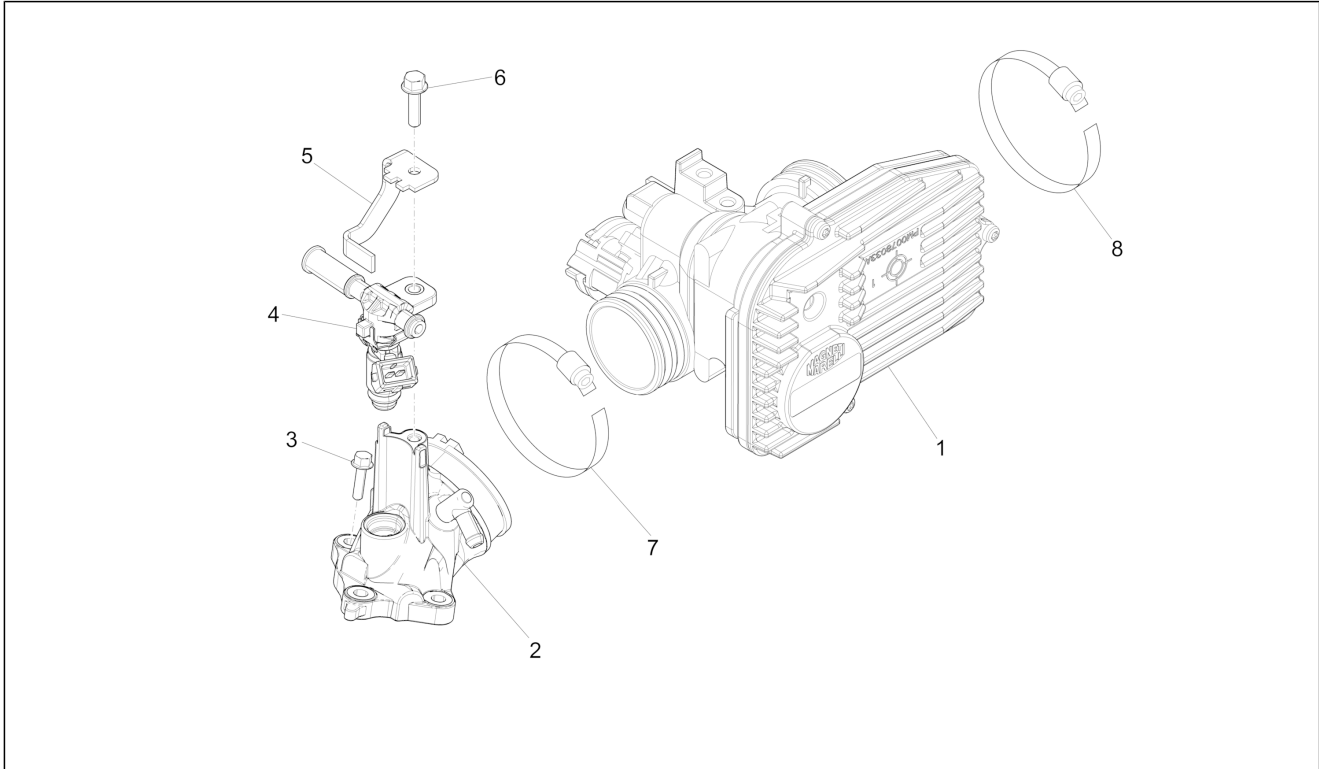

Group	Engine
Code	01.36
Description	Throttle body - Injector - Union pipe
Service	1

Pos.	Code	Description	Qty	Variants
1	CM084833	Throttle body with ECU (MIU)	1	
1	CM275503	Throttle body with E.C.U.	1	Colour:Shiny Black[94] Model version:Super[Super] Colour:Matt grey[707/C] Model version:Supersport[Supersport] Colour:Matt yellow [974/A] Model version:Supersport[Supersport] Colour:White[544] Model version:Super[Super] Colour:DRAGON RED[894] Model version:Super[Super] Colour:Verde Gem[341/A] Model version:Super[Super] Colour:Shiny Black[94] Model version:Super[Super] Colour:Matt grey[707/C] Model version:Supersport[Supersport] Colour:Matt yellow [974/A] Model version:Supersport[Supersport] Colour:White[544] Model version:Super[Super] Colour:DRAGON RED[894] Model version:Super[Super] Colour:Verde Gem[341/A] Model version:Super[Super] Colour:Shiny Black[94] Model version:Super[Super] Colour:Matt grey[707/C] Model version:Supersport[Supersport] Colour:Matt yellow [974/A] Model version:Supersport[Supersport] Colour:White[544] Model version:Super[Super] Colour:DRAGON RED[894] Model version:Super[Super] Colour:Verde Gem[341/A] Model version:Super[Super]