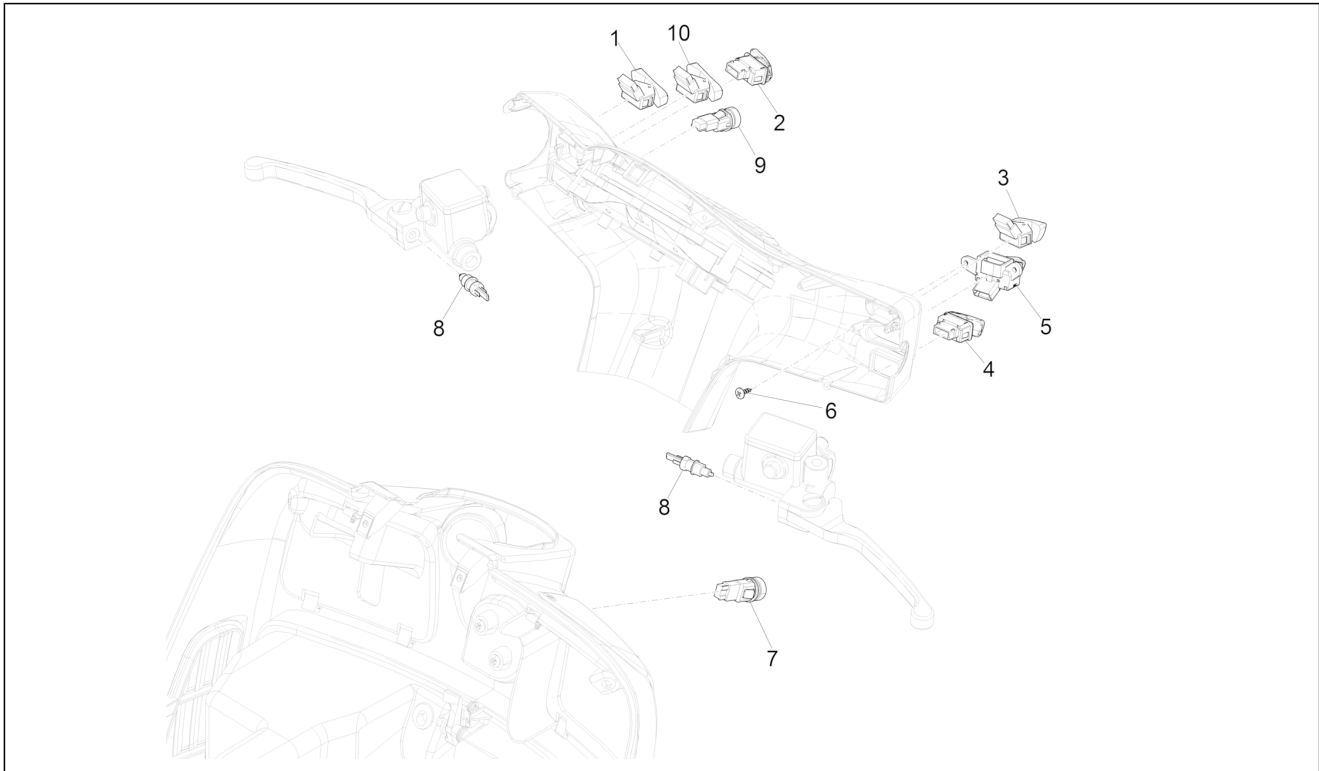

Group	Electrical system
Code	06.01
Description	Selectors - Switches - Buttons
Service	1

Pos.	Code	Description	Qty	Variants
				Colour:Verde Gem[341/A] Model version:Super[Super]