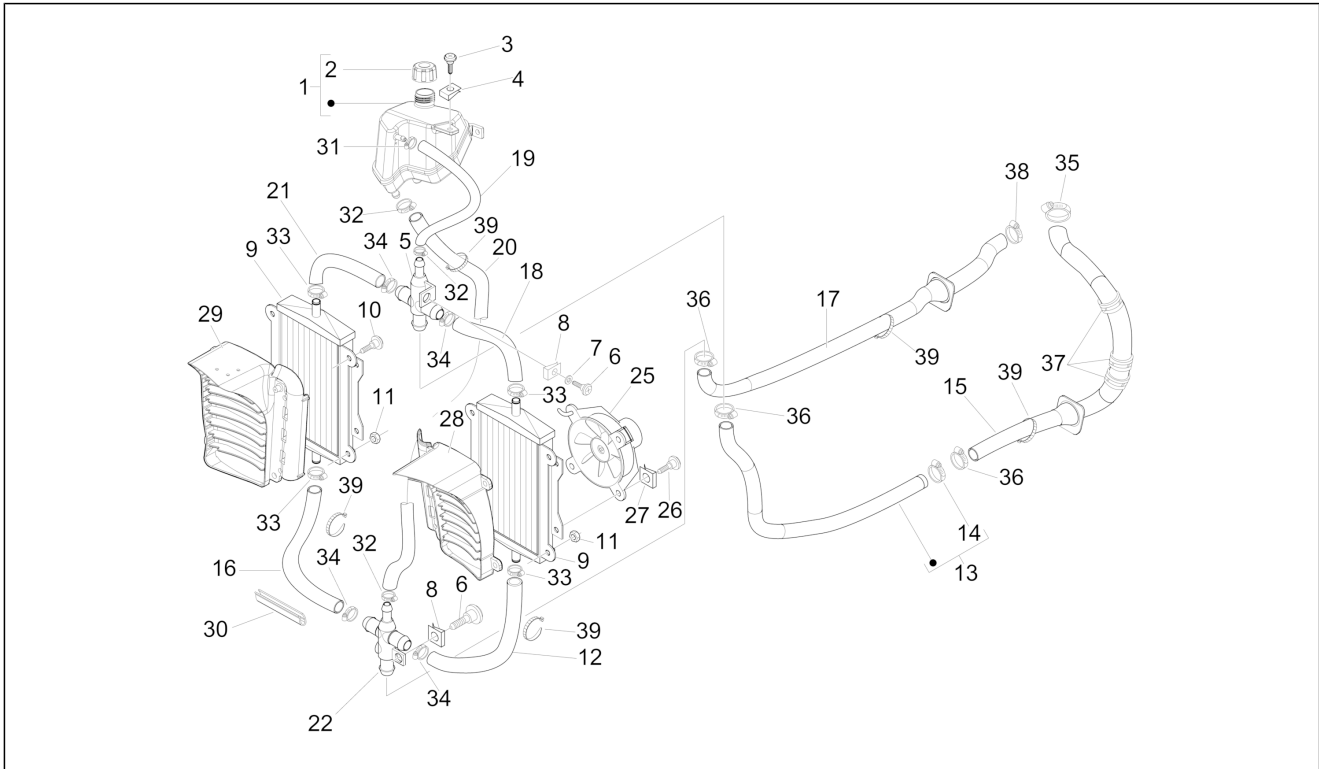

Group	Frame - Plastic parts - Coachwork
Code	02.55
Description	Cooling system
Service	1

Pos.	Code	Description	Qty	Variants
1	657110	Coolant tank	1	
2	623673	Expansion tank plug	1	
3	254485	Spring plate M6	1	
4	257404	screw	2	
5	577195	Joint	1	
6	575249	Metric screw TBC	2	
6	CM179201	Metric screw M6x22	2	
7	709047	Spring washer	1	
8	254485	Spring plate M6	2	
9	577183	Water cooler	2	
10	270793	TBCIC Screw	2	
11	241936	Self locking nut M6	6	
12	577201	Lower joint-right radiator connection pipe	1	
13	57333R	Upper connection joint pipe	1	
14	CM001908	Hose clamp	1	
15	653501	Head coupling tube	1	
16	57313R	Lower joint-left radiator connection pipe	1	
17	656437	Lower joint pipe	1	
18	577384	pipe	1	
19	577433	pipe	1	
20	577436	pipe	1	
21	623013	pipe	1	
22	656449	Joint for water pipes	1	
25	584669	Fan engine	1	
26	CM179301	Screw M6x16	3	
27	254485	Spring plate M6	3	
28	577187	Left air duct	1	
29	622839	Right air duct	1