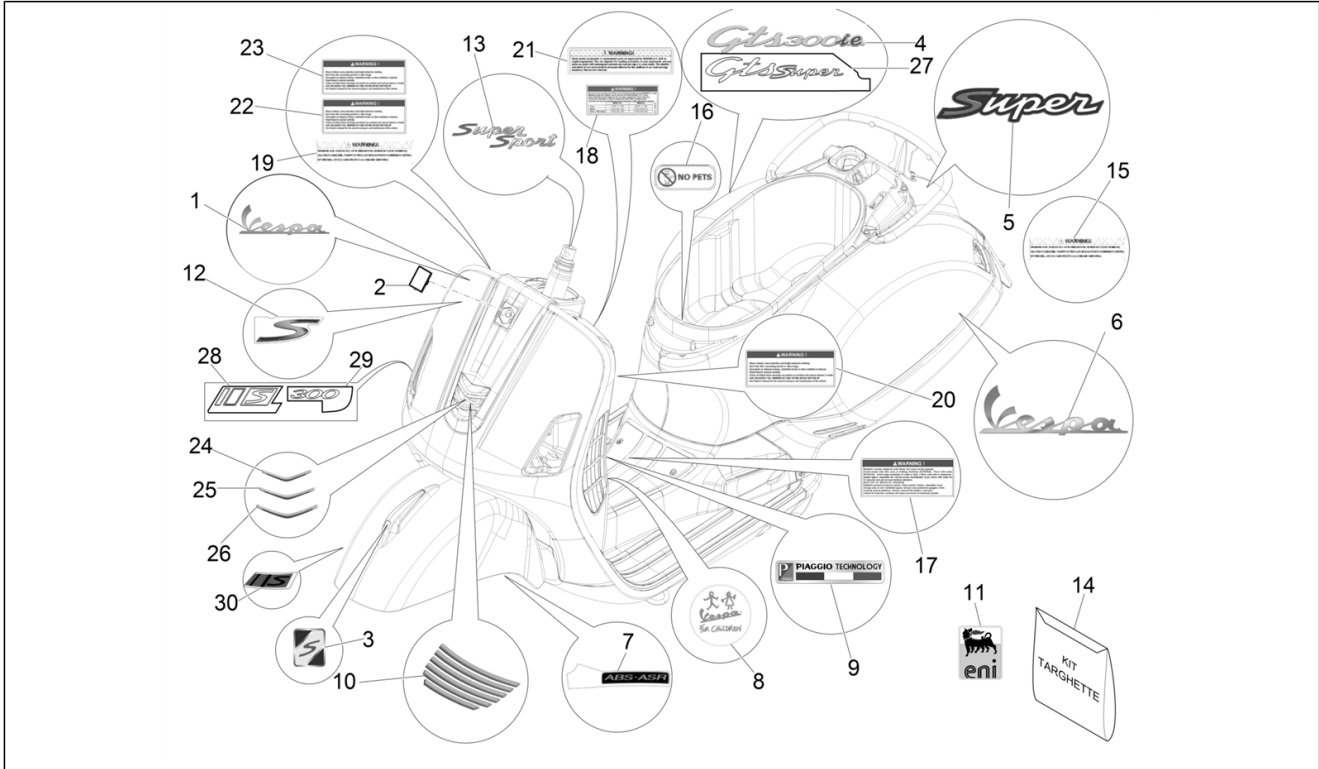

Group	Frame - Plastic parts - Coachwork
Code	02.38
Description	Plates - Emblems
Service	1

Pos.	Code	Description	Qty	Variants
				Model version:Super[Super] Colour:Matt Black[85/B] Model version:Supersport[Supersport] Colour:White[544] Model version:Super[Super] Colour:Shiny Black[94] Model version:Super[Super] Colour:White[544] Model version:Super[Super] Colour:DRAGON RED[894] Model version:Super[Super] Colour:Verde Gem[341/A] Model version:Super[Super] Colour:Technical/titanium grey[742/B] Model version:Supersport[Supersport] Colour:DRAGON RED[894] Model version:Super[Super] Colour:Blue[261/A] Model version:Super[Super] Colour:DRAGON RED[894] Model version:Super[Super] Colour:Shiny Black[94] Model version:Super[Super] Colour:Shiny Black[94] Model version:Super[Super] Colour:Matt grey[707/C] Model version:Supersport[Supersport] Colour:Matt yellow [974/A] Model version:Supersport[Supersport] Colour:White[544] Model version:Super[Super] Colour:Blue[261/A] Model version:Super[Super] Colour:Matt Black[85/B] Model version:Supersport[Supersport] Colour:White[544] Model version:Super[Super] Colour:Shiny Black[94]