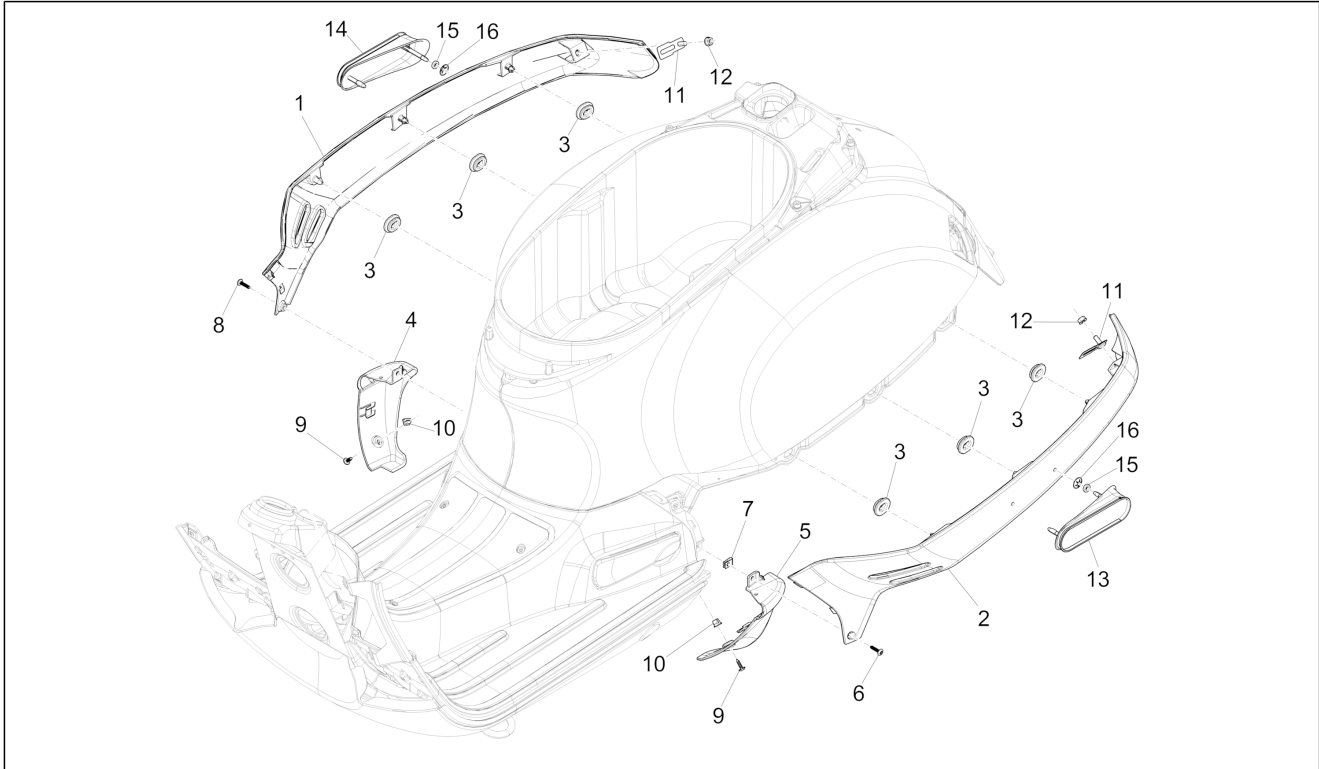

Group	Frame - Plastic parts - Coachwork
Code	02.32
Description	Side cover - Spoiler
Service	1

Pos.	Code	Description	Qty	Variants
2	621137	Left side cover	1	
2	1B003899000DQ	Left side cover	1	Colour:Blue[261/A] Model version:Super[Super] Colour:Blue[261/A] Model version:Super[Super] Colour:Blue[261/A] Model version:Super[Super] Colour:Blue[261/A] Model version:Super[Super]
2	1B003899000HQ	Left side cover	1	Colour:Matt grey[707/C] Model version:Supersport[Supersport] Colour:Matt grey[707/C] Model version:Supersport[Supersport] Colour:Matt grey[707/C] Model version:Supersport[Supersport] Colour:Matt grey[707/C] Model version:Supersport[Supersport] Colour:Matt grey[707/C] Model version:Supersport[Supersport] Colour:Matt grey[707/C] Model version:Supersport[Supersport] Colour:Matt grey[707/C] Model version:Supersport[Supersport] Colour:Matt grey[707/C] Model version:Supersport[Supersport]
2	1B003899000R7	Left side cover	1	Colour:DRAGON RED[894] Model version:Super[Super] Colour:DRAGON RED[894] Model version:Super[Super] Colour:DRAGON RED[894] Model version:Super[Super] Colour:DRAGON RED[894] Model version:Super[Super] Colour:DRAGON RED[894] Model version:Super[Super]