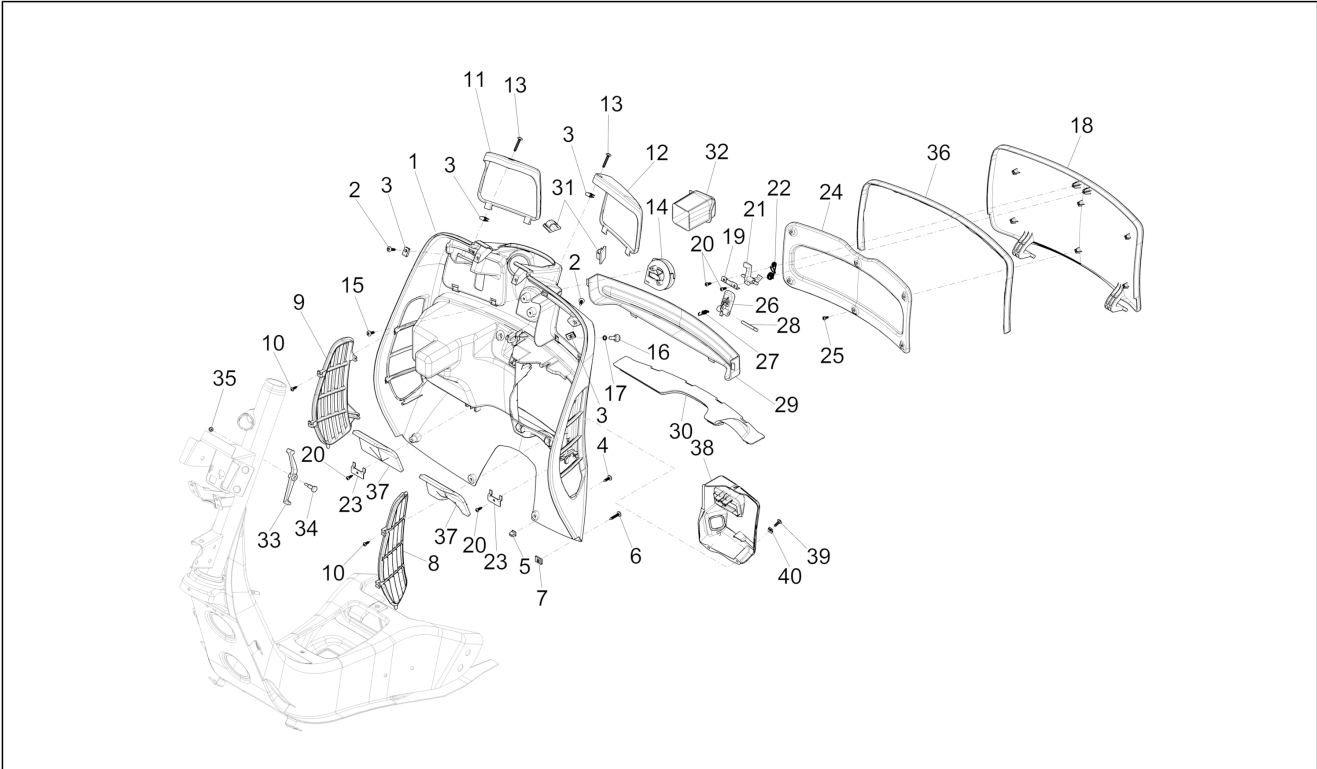

Vespa GTS 300
EVGD000US1 Vespa Super GTS 300 4T 4V ie ABS E3- E4
2014-2017 (NAFTA)

Chassis prefix: ZAPM459L, ZAPMA39L
Engine prefix: M458M, MA33M

Group	Frame - Plastic parts - Coachwork
Code	02.30
Description	Front glove-box - Knee-guard panel
Service	1

Pos.	Code	Description	Qty	Variants
				Model version:Supersport[Supersport] Colour:Blue[261/A] Model version:Super[Super] Colour:DRAGON RED[894] Model version:Super[Super] Colour:Shiny Black[94] Model version:Super[Super] Colour:Shiny Black[94] Model version:Super[Super] Colour:Matt grey[707/C] Model version:Supersport[Supersport] Colour:Matt yellow [974/A] Model version:Supersport[Supersport] Colour:White[544] Model version:Super[Super] Colour:Blue[261/A] Model version:Super[Super] Colour:Matt Black[85/B] Model version:Supersport[Supersport] Colour:White[544] Model version:Super[Super] Colour:Shiny Black[94] Model version:Super[Super] Colour:White[544] Model version:Super[Super] Colour:DRAGON RED[894] Model version:Super[Super] Colour:Verde Gem[341/A] Model version:Super[Super] Colour:Technical/titanium grey[742/B] Model version:Supersport[Supersport] Colour:DRAGON RED[894] Model version:Super[Super] Colour:Matt grey[707/C] Model version:Supersport[Supersport] Colour:Matt grey[707/C] Model version:Supersport[Supersport] Colour:Blue[261/A]