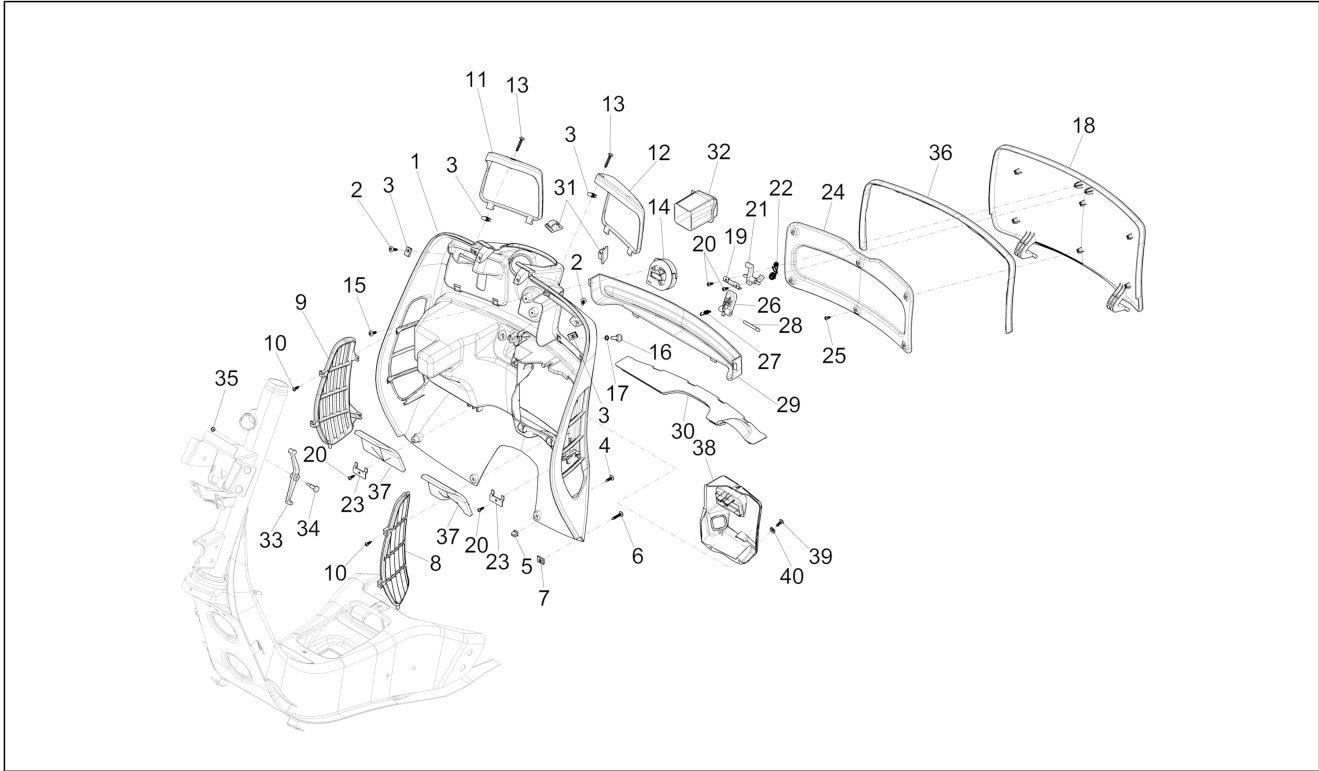

Group	Frame - Plastic parts - Coachwork
Code	02.30
Description	Front glove-box - Knee-guard panel
Service	1

Pos.	Code	Description	Qty	Variants
1	1B003348000EZ	Front glove comp.	1	Colour:Technical/titanium grey[742/B] Model version:Supersport[Supersport]
1	1B003348000R7	Front glove comp.	1	Colour:DRAGON RED[894] Model version:Super[Super] Colour:DRAGON RED[894] Model version:Super[Super] Colour:DRAGON RED[894] Model version:Super[Super] Colour:DRAGON RED[894] Model version:Super[Super] Colour:DRAGON RED[894] Model version:Super[Super] Colour:DRAGON RED[894] Model version:Super[Super] Colour:DRAGON RED[894] Model version:Super[Super] Colour:DRAGON RED[894] Model version:Super[Super] Colour:DRAGON RED[894] Model version:Super[Super]
1	1B003348000BR	Front glove comp.	1	Colour:White[544] Model version:Super[Super] Colour:White[544] Model version:Super[Super] Colour:White[544] Model version:Super[Super] Colour:White[544] Model version:Super[Super] Colour:White[544] Model version:Super[Super] Colour:White[544] Model version:Super[Super] Colour:White[544] Model version:Super[Super] Colour:White[544] Model version:Super[Super] Colour:White[544] Model version:Super[Super] Colour:White[544] Model version:Super[Super]