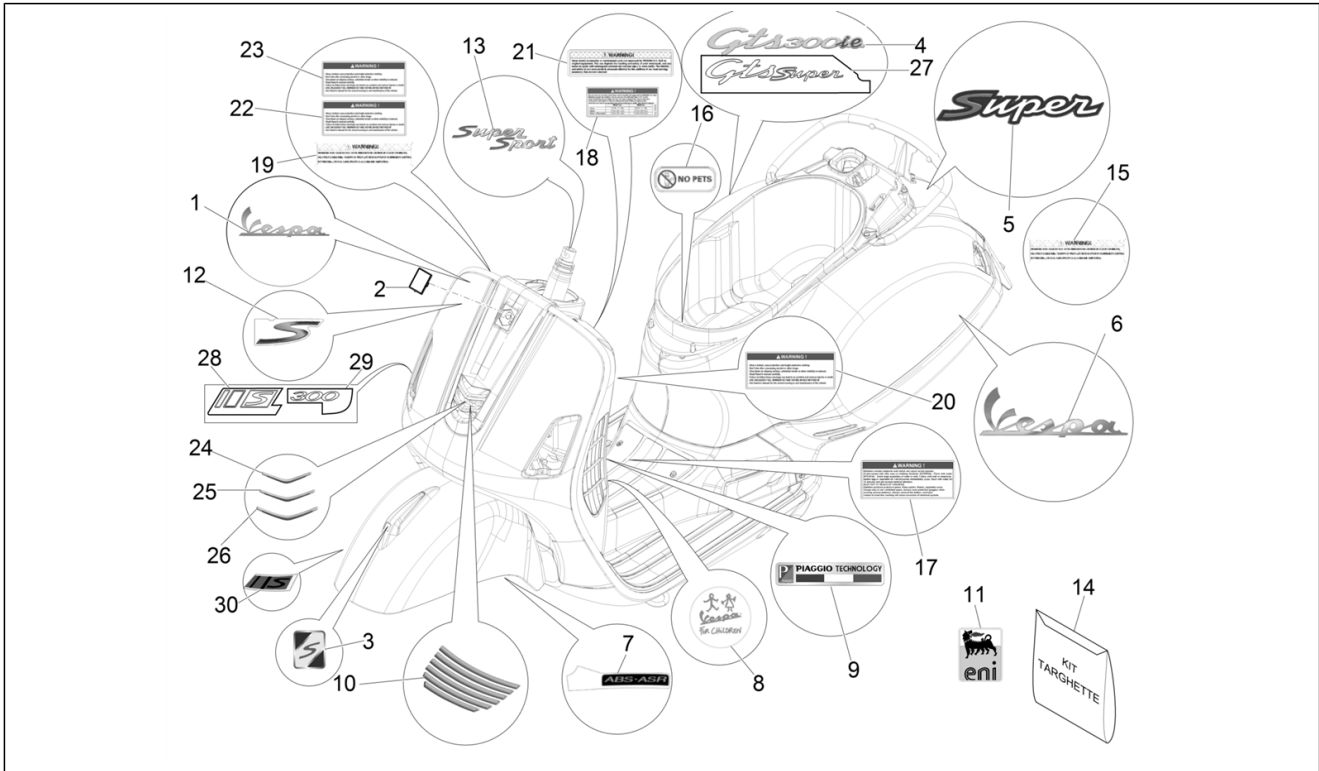

Group	Frame - Plastic parts - Coachwork
Code	02.38
Description	Plates - Emblems
Service	1

Pos.	Code	Description	Qty	Variants
				Model version:Super[Super] Colour:Matt Black[85/B] Model version:Supersport[Supersport] Colour:White[544] Model version:Super[Super] Colour:Shiny Black[94] Model version:Super[Super] Colour:Matt grey[707/C] Model version:Supersport[Supersport] Colour:Technical/titanium grey[742/B] Model version:Supersport[Supersport] Colour:Matt grey[707/C] Model version:Supersport[Supersport] Colour:DRAGON RED[894] Model version:Super[Super] Colour:Blue[261/A] Model version:Super[Super] Colour:DRAGON RED[894] Model version:Super[Super] Colour:Shiny Black[94] Model version:Super[Super] Colour:White[544] Model version:Super[Super] Colour:Blue[261/A] Model version:Super[Super] Colour:Matt Black[85/B] Model version:Supersport[Supersport] Colour:White[544] Model version:Super[Super] Colour:Shiny Black[94] Model version:Super[Super] Colour:Matt grey[707/C] Model version:Supersport[Supersport] Colour:Technical/titanium grey[742/B] Model version:Supersport[Supersport] Colour:Matt grey[707/C] Model version:Supersport[Supersport] Colour:DRAGON RED[894]