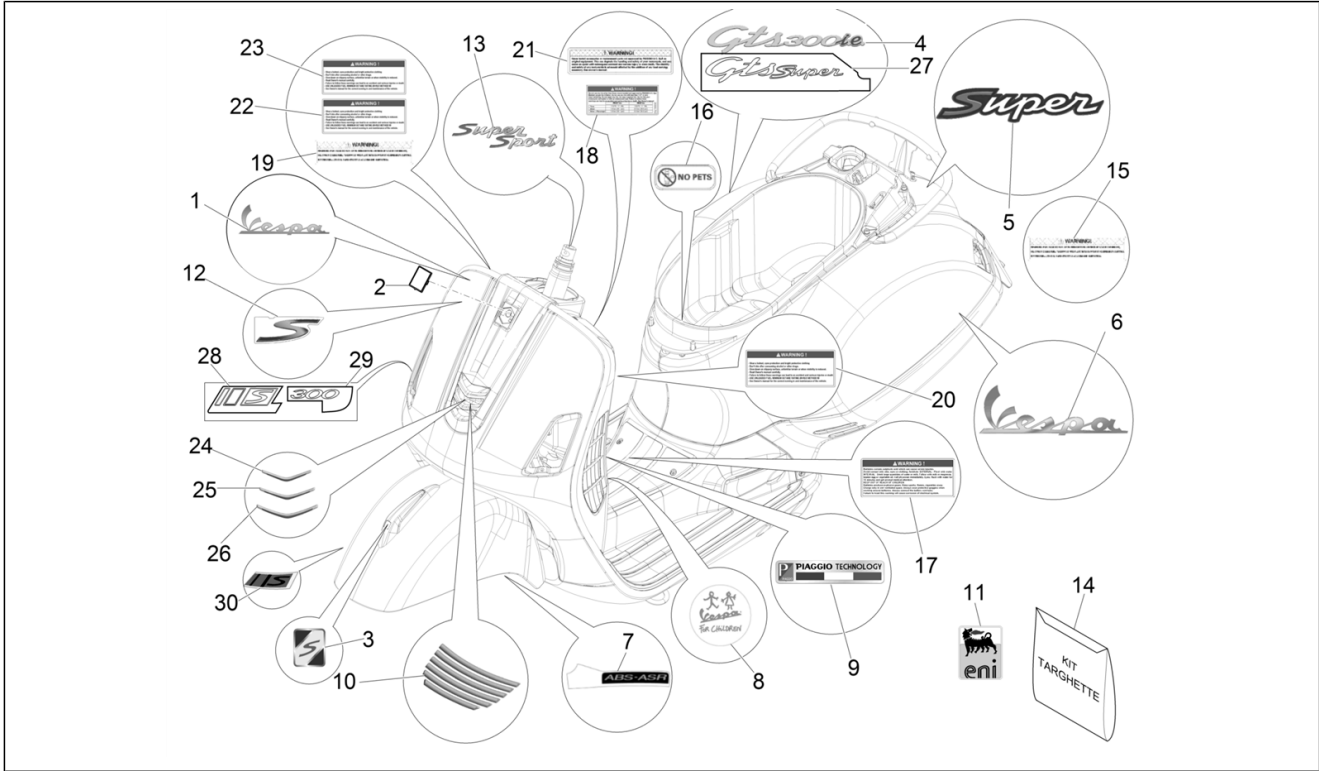

Vespa GTS 300
EVGD000US1 Vespa Super GTS 300 4T 4V ie ABS E3- E4
2014-2017 (NAFTA)

Chassis prefix: ZAPM459L, ZAPMA39L
Engine prefix: M458M, MA33M

Group	Frame - Plastic parts - Coachwork
Code	02.38
Description	Plates - Emblems
Service	1

Pos.	Code	Description	Qty	Variants
				Model version:Super[Super] Colour:Shiny Black[94] Model version:Super[Super] Colour:White[544] Model version:Super[Super] Colour:DRAGON RED[894] Model version:Super[Super] Colour:Verde Gem[341/A] Model version:Super[Super] Colour:Technical/titanium grey[742/B] Model version:Supersport[Supersport] Colour:DRAGON RED[894] Model version:Super[Super] Colour:Blue[261/A] Model version:Super[Super] Colour:DRAGON RED[894] Model version:Super[Super] Colour:Shiny Black[94] Model version:Super[Super] Colour:Shiny Black[94] Model version:Super[Super] Colour:Matt grey[707/C] Model version:Supersport[Supersport] Colour:Matt yellow [974/A] Model version:Supersport[Supersport] Colour:White[544] Model version:Super[Super] Colour:Blue[261/A] Model version:Super[Super] Colour:Matt Black[85/B] Model version:Supersport[Supersport] Colour:White[544] Model version:Super[Super] Colour:Shiny Black[94] Model version:Super[Super] Colour:White[544] Model version:Super[Super] Colour:DRAGON RED[894]