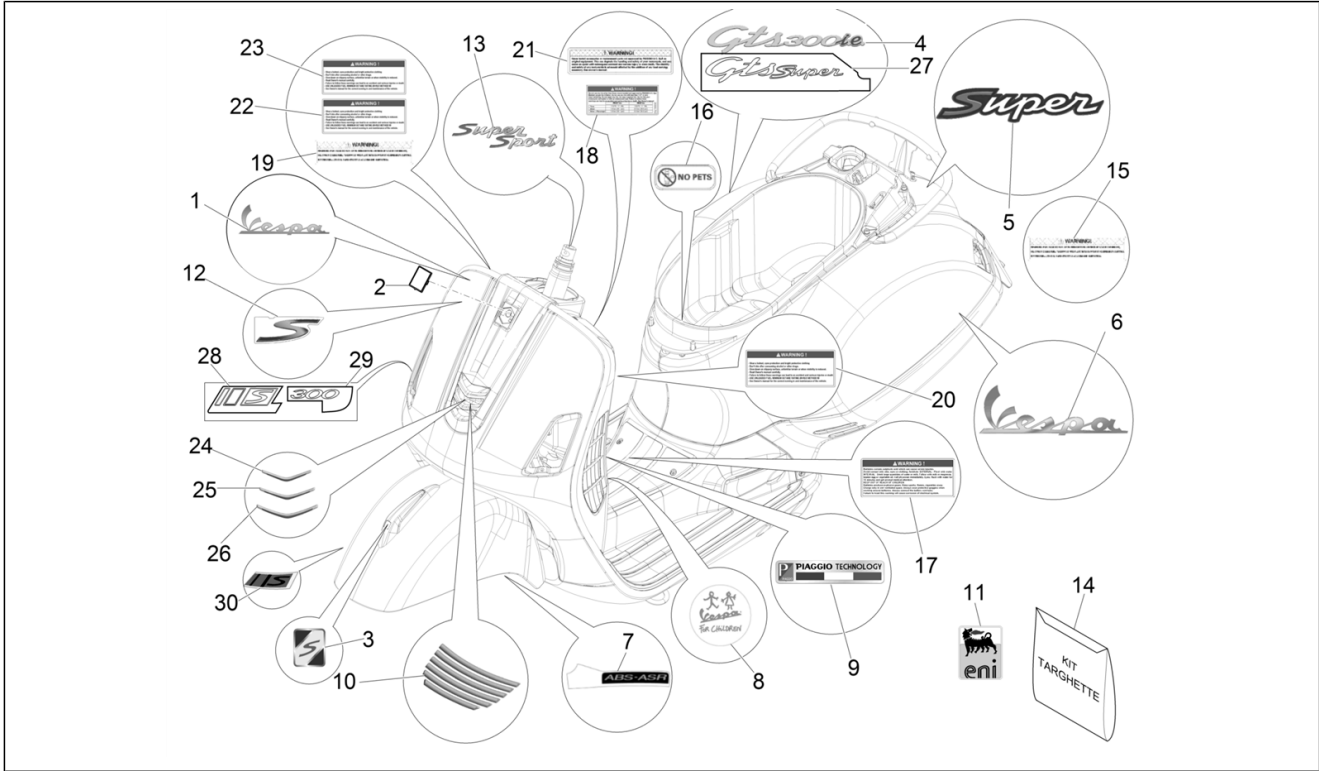

Vespa GTS 300
EVGD000US1 Vespa Super GTS 300 4T 4V ie ABS E3- E4
2014-2017 (NAFTA)

Chassis prefix: ZAPM459L, ZAPMA39L
Engine prefix: M458M, MA33M

Group	Frame - Plastic parts - Coachwork
Code	02.38
Description	Plates - Emblems
Service	1

Pos.	Code	Description	Qty	Variants
				Model version:Super[Super] Colour:Blue[261/A] Model version:Super[Super] Colour:DRAGON RED[894] Model version:Super[Super] Colour:Shiny Black[94] Model version:Super[Super] Colour:Shiny Black[94] Model version:Super[Super] Colour:White[544] Model version:Super[Super] Colour:Blue[261/A] Model version:Super[Super] Colour:White[544] Model version:Super[Super] Colour:Shiny Black[94] Model version:Super[Super] Colour:White[544] Model version:Super[Super] Colour:DRAGON RED[894] Model version:Super[Super] Colour:Verde Gem[341/A] Model version:Super[Super] Colour:DRAGON RED[894] Model version:Super[Super] Colour:Blue[261/A] Model version:Super[Super] Colour:DRAGON RED[894] Model version:Super[Super] Colour:Shiny Black[94] Model version:Super[Super] Colour:Shiny Black[94] Model version:Super[Super] Colour:White[544] Model version:Super[Super] Colour:Blue[261/A] Model version:Super[Super] Colour:White[544]