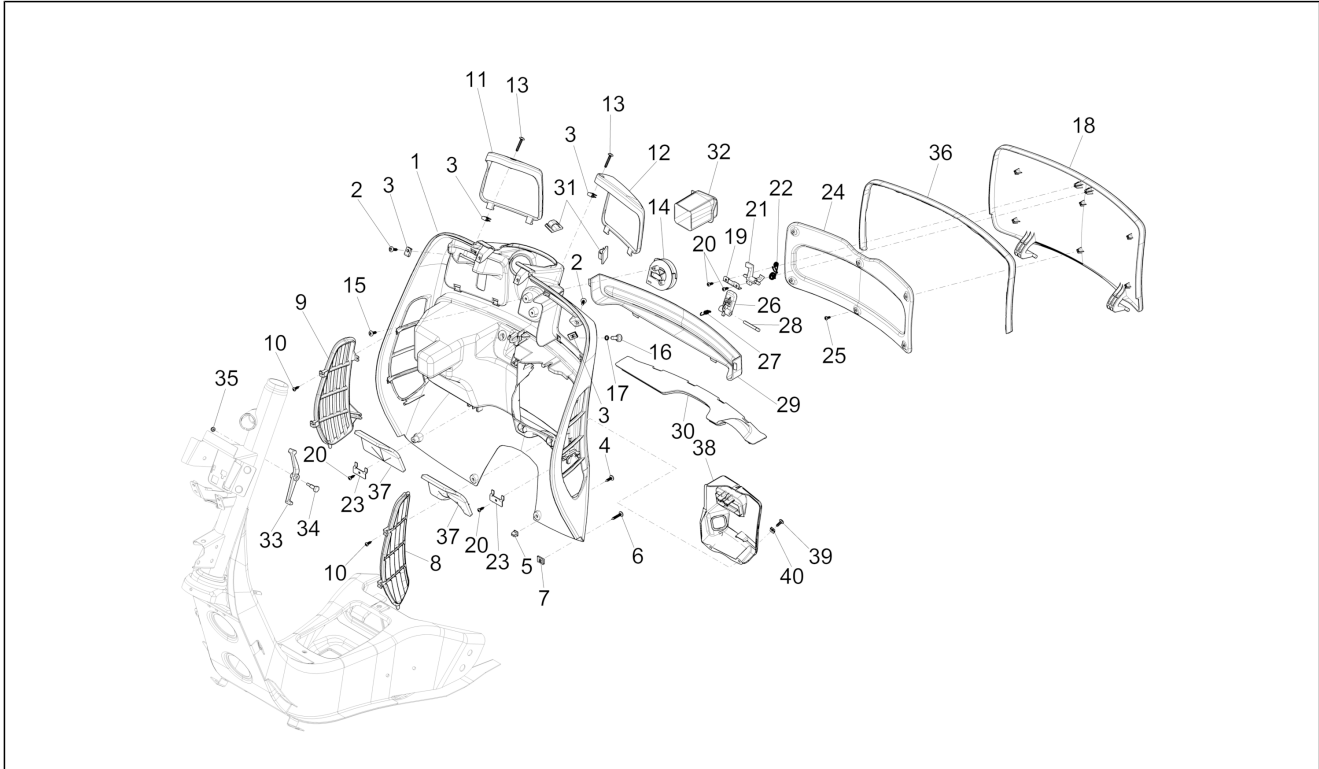

Group	Frame - Plastic parts - Coachwork
Code	02.30
Description	Front glove-box - Knee-guard panel
Service	1

Pos.	Code	Description	Qty	Variants
				Model version:Supersport[Supersport] Colour:White[544] Model version:Super[Super] Colour:Blue[261/A] Model version:Super[Super] Colour:Matt Black[85/B] Model version:Supersport[Supersport] Colour:White[544] Model version:Super[Super] Colour:Shiny Black[94] Model version:Super[Super] Colour:White[544] Model version:Super[Super] Colour:DRAGON RED[894] Model version:Super[Super] Colour:Verde Gem[341/A] Model version:Super[Super] Colour:Technical/titanium grey[742/B] Model version:Supersport[Supersport] Colour:DRAGON RED[894] Model version:Super[Super] Colour:Matt grey[707/C] Model version:Supersport[Supersport] Colour:Matt grey[707/C] Model version:Supersport[Supersport] Colour:Blue[261/A] Model version:Super[Super] Colour:DRAGON RED[894] Model version:Super[Super] Colour:Shiny Black[94] Model version:Super[Super] Colour:Shiny Black[94] Model version:Super[Super] Colour:Matt grey[707/C] Model version:Supersport[Supersport] Colour:Matt yellow [974/A] Model version:Supersport[Supersport] Colour:White[544]