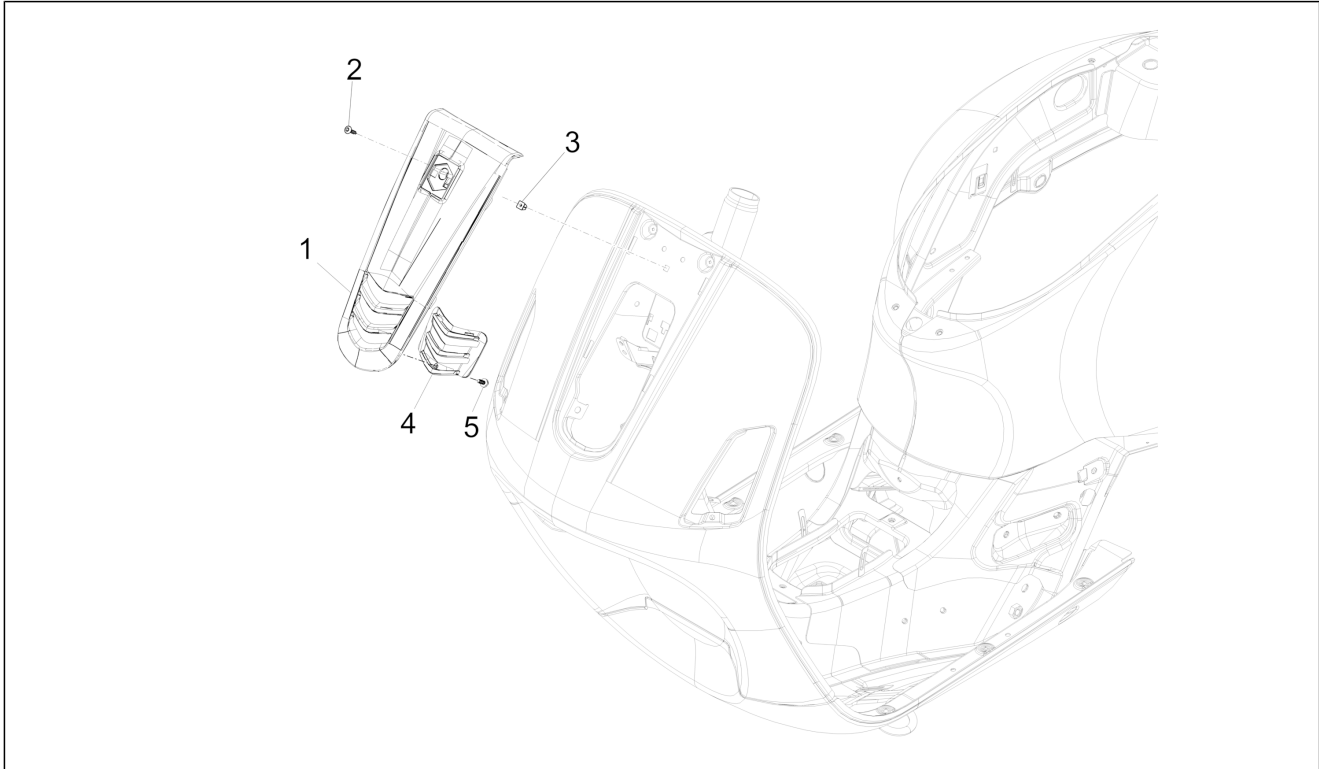

Group	Frame - Plastic parts - Coachwork
Code	02.26
Description	Front shield
Service	1

Pos.	Code	Description	Qty	Variants
1	1B000886000BR	Painted steering cover	1	Colour:White[544] Model version:Super[Super]
1	1B000885000R7	Painted steering cover	1	Colour:DRAGON RED[894] Model version:Super[Super] Colour:DRAGON RED[894] Model version:Super[Super] Colour:DRAGON RED[894] Model version:Super[Super] Colour:DRAGON RED[894] Model version:Super[Super]
1	1B00088600090	Painted steering cover	1	Colour:Shiny Black[94] Model version:Super[Super] Colour:Shiny Black[94] Model version:Super[Super] Colour:Shiny Black[94] Model version:Super[Super] Colour:Shiny Black[94] Model version:Super[Super] Colour:Shiny Black[94] Model version:Super[Super] Colour:Shiny Black[94] Model version:Super[Super] Colour:Shiny Black[94] Model version:Super[Super] Colour:Shiny Black[94] Model version:Super[Super] Colour:Shiny Black[94] Model version:Super[Super]
1	1B000885000EZ	Painted steering cover	1	Colour:Technical/titanium grey[742/B] Model version:Supersport[Supersport]
1	1B000886000R7	Painted steering cover	1	Colour:DRAGON RED[894] Model version:Super[Super]
1	1B000886	Steering column cover	1	
1	1B000885000L7	Painted steering cover	1	Colour:Matt yellow [974/A] Model version:Supersport[Supersport]