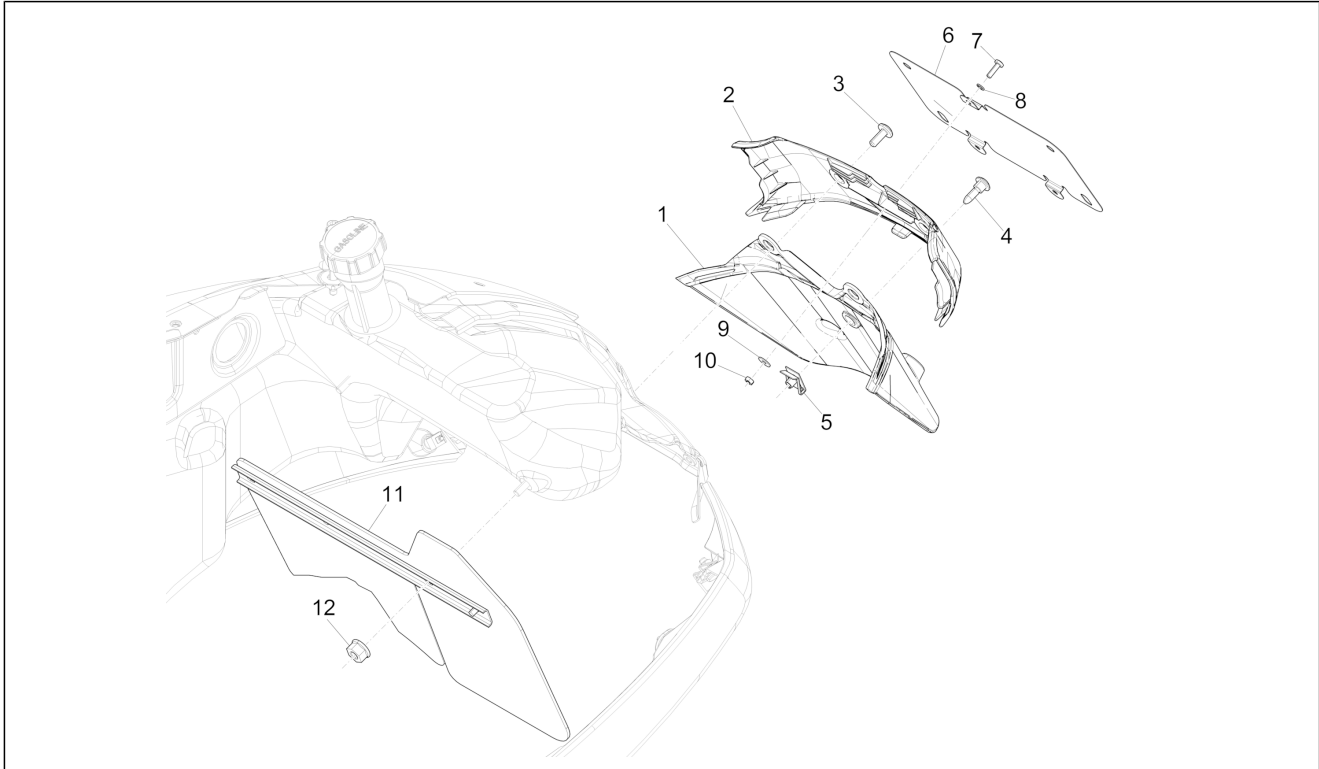

Group	Frame - Plastic parts - Coachwork
Code	02.37
Description	Rear cover - Splash guard
Service	1

Pos.	Code	Description	Qty	Variants
				Colour:Shiny Black[94] Model version:Super[Super] Colour:Matt grey[707/C] Model version:Supersport[Supersport] Colour:Matt yellow [974/A] Model version:Supersport[Supersport] Colour:White[544] Model version:Super[Super] Colour:Blue[261/A] Model version:Super[Super] Colour:Matt Black[85/B] Model version:Supersport[Supersport] Colour:White[544] Model version:Super[Super] Colour:Shiny Black[94] Model version:Super[Super] Colour:White[544] Model version:Super[Super] Colour:DRAGON RED[894] Model version:Super[Super] Colour:Verde Gem[341/A] Model version:Super[Super] Colour:Technical/titanium grey[742/B] Model version:Supersport[Supersport] Colour:DRAGON RED[894] Model version:Super[Super] Colour:Matt grey[707/C] Model version:Supersport[Supersport] Colour:Matt grey[707/C] Model version:Supersport[Supersport] Colour:Blue[261/A] Model version:Super[Super] Colour:DRAGON RED[894] Model version:Super[Super] Colour:Shiny Black[94] Model version:Super[Super] Colour:Shiny Black[94] Model version:Super[Super]