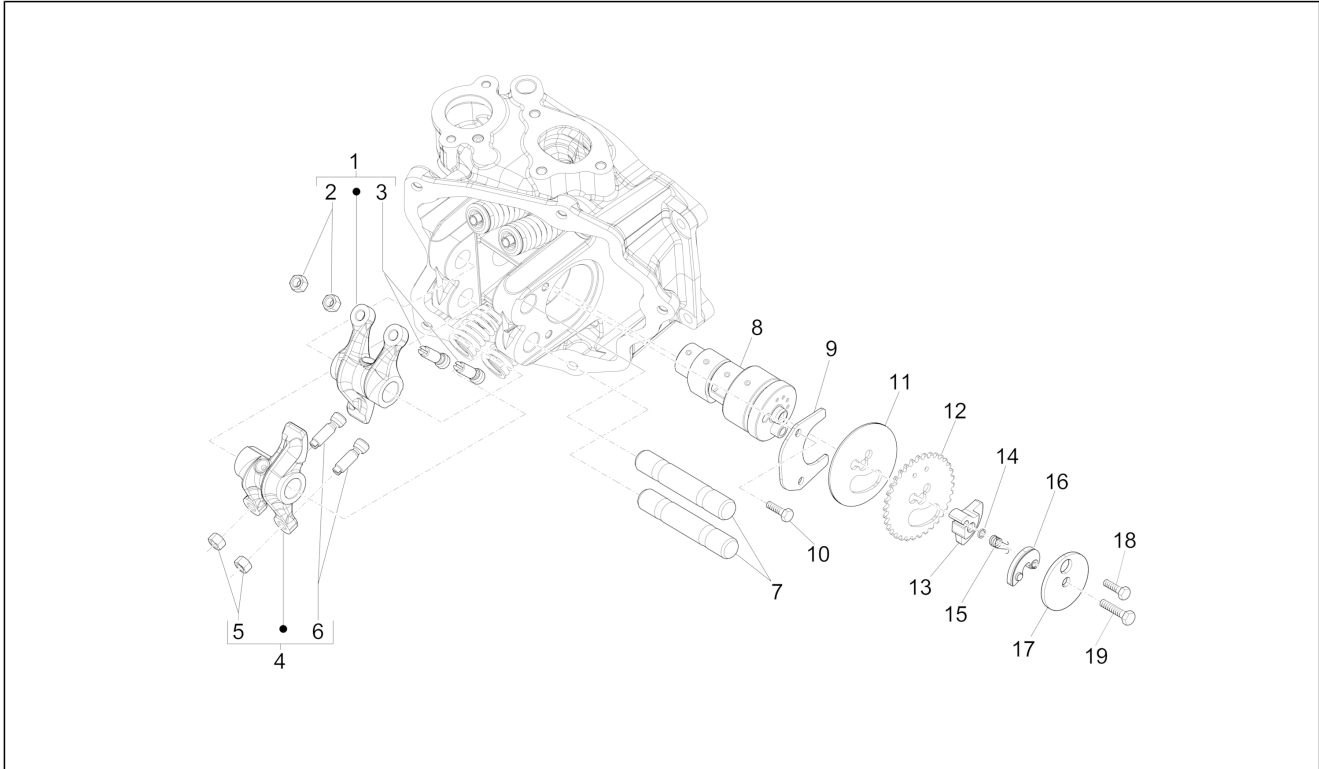

Group	Engine
Code	01.11
Description	Rocking levers support unit
Service	1

Pos.	Code	Description	Qty	Variants
				Model version:Super[Super] Colour:Shiny Black[94] Model version:Super[Super] Colour:Matt grey[707/C] Model version:Supersport[Supersport] Colour:Matt yellow [974/A] Model version:Supersport[Supersport] Colour:White[544] Model version:Super[Super] Colour:DRAGON RED[894] Model version:Super[Super] Colour:Verde Gem[341/A] Model version:Super[Super] Colour:Shiny Black[94] Model version:Super[Super] Colour:Matt grey[707/C] Model version:Supersport[Supersport] Colour:Matt yellow [974/A] Model version:Supersport[Supersport] Colour:White[544] Model version:Super[Super] Colour:DRAGON RED[894] Model version:Super[Super] Colour:Verde Gem[341/A] Model version:Super[Super] Colour:Shiny Black[94] Model version:Super[Super] Colour:Matt grey[707/C] Model version:Supersport[Supersport] Colour:Matt yellow [974/A] Model version:Supersport[Supersport] Colour:White[544] Model version:Super[Super] Colour:DRAGON RED[894] Model version:Super[Super] Colour:Verde Gem[341/A] Model version:Super[Super]