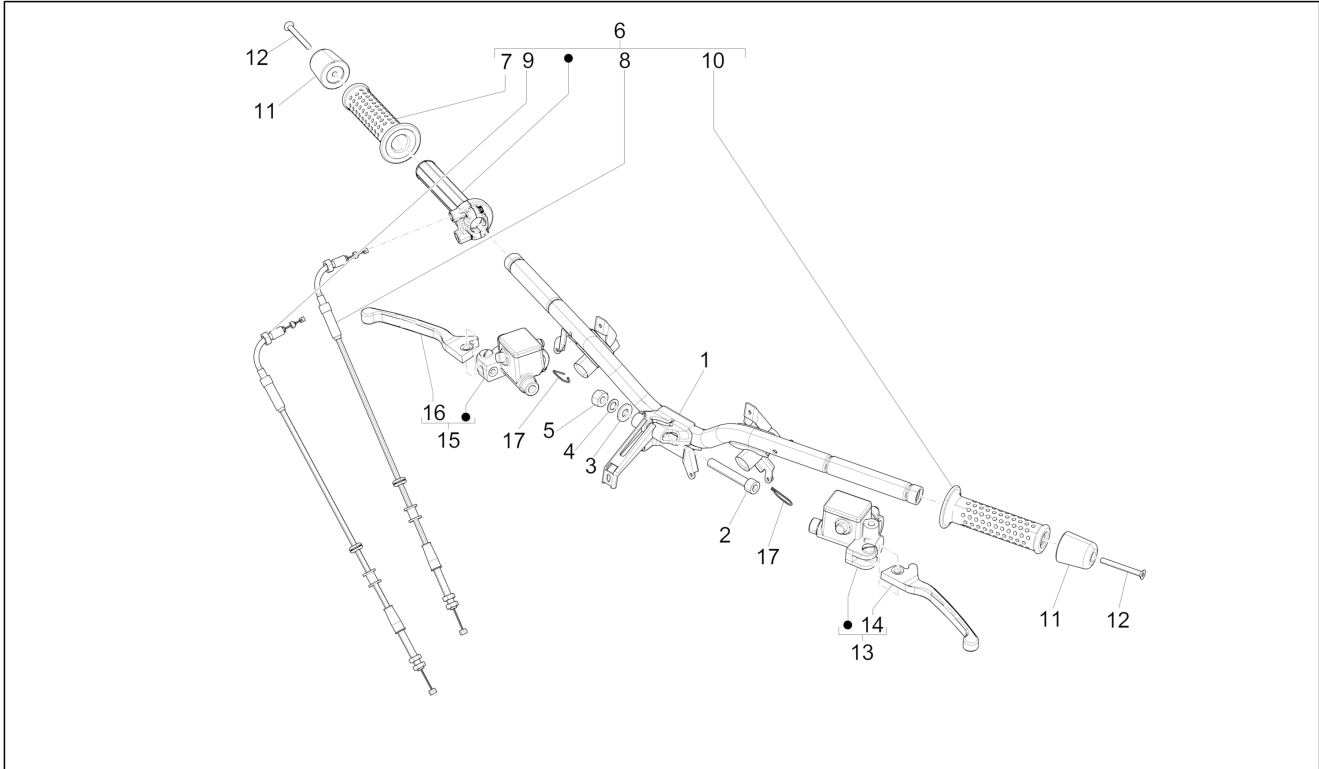

Vespa GTS 300
EVGD000US1 Vespa Super GTS 300 4T 4V ie ABS E3- E4
2014-2017 (NAFTA)

Chassis prefix: ZAPM459L, ZAPMA39L
Engine prefix: M458M, MA33M

Group	Handlebars/Steering
Code	03.06
Description	Handlebars - Master cil.
Service	1

Pos.	Code	Description	Qty	Variants
1	1B001059	Handlebar with U.P.	1	
1	1B003576	Handlebar with U.P.	1	Colour:Shiny Black[94] Model version:Super[Super] Colour:Matt grey[707/C] Model version:Supersport[Supersport] Colour:Matt yellow [974/A] Model version:Supersport[Supersport] Colour:White[544] Model version:Super[Super] Colour:DRAGON RED[894] Model version:Super[Super] Colour:Verde Gem[341/A] Model version:Super[Super] Colour:Shiny Black[94] Model version:Super[Super] Colour:Matt grey[707/C] Model version:Supersport[Supersport] Colour:Matt yellow [974/A] Model version:Supersport[Supersport] Colour:White[544] Model version:Super[Super] Colour:DRAGON RED[894] Model version:Super[Super] Colour:Verde Gem[341/A] Model version:Super[Super] Colour:Shiny Black[94] Model version:Super[Super] Colour:Matt grey[707/C] Model version:Supersport[Supersport] Colour:Matt yellow [974/A] Model version:Supersport[Supersport] Colour:White[544] Model version:Super[Super] Colour:DRAGON RED[894] Model version:Super[Super] Colour:Verde Gem[341/A] Model version:Super[Super]