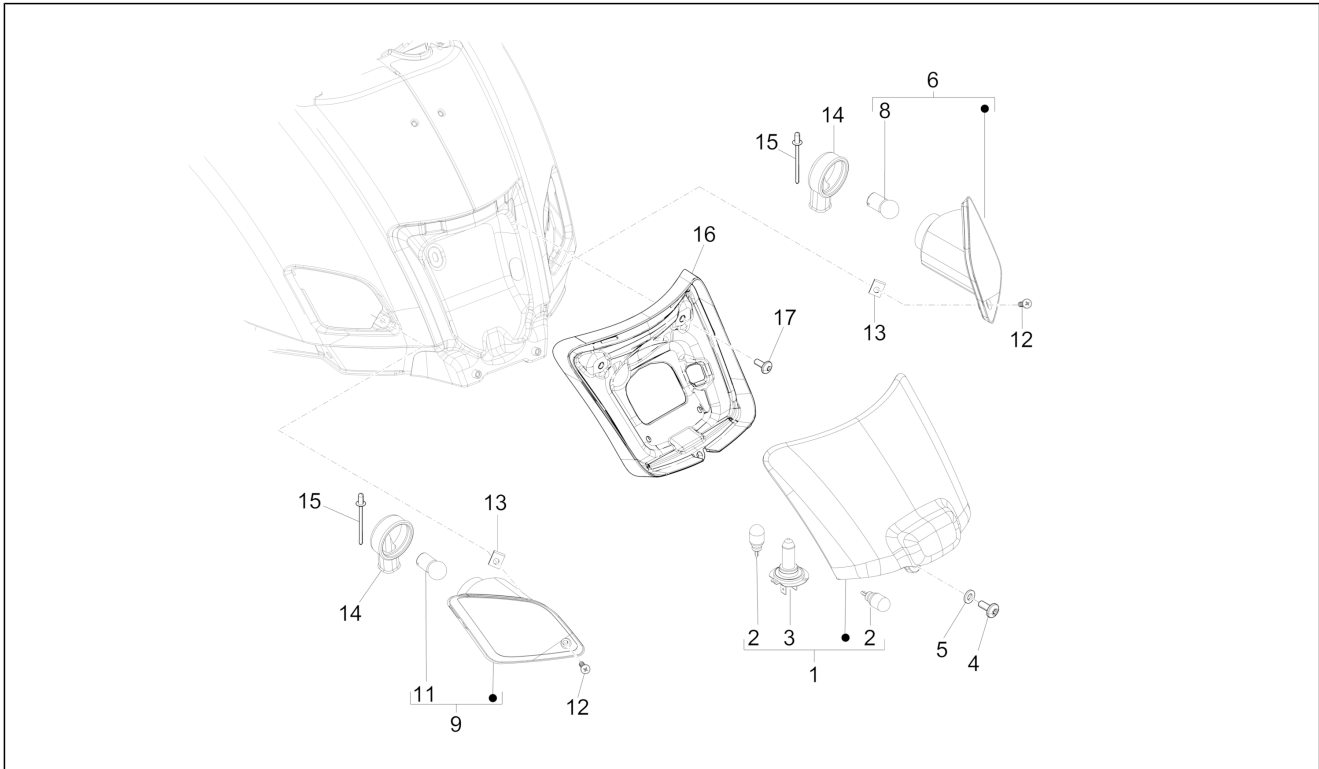

Group	Electrical system
Code	06.04
Description	Rear headlamps - Turn signal lamps
Service	1

Pos.	Code	Description	Qty	Variants
1	1D000570	Taillight with reflector	1	
2	2920225	12V-5W bulb	2	
3	638536	Lamp 12V-16W	1	
4	CM179305	screw M6x25	1	
5	006976	Spring washer 12x6,4x0,5	1	
6	584972	Right rear turn indicator	1	
8	181746	Lamp 12V-10W	1	
9	584973	Left rear turn indicator	1	
11	181746	Lamp 12V-10W	1	
12	008457	Self-tap screw M4,2x19	2	
13	CM017406	Plate	2	
14	250522	Cap	2	
15	622357	Rivet	2	
16	1B000959	Light frame	1	
17	CM179301	Screw M6x16	2