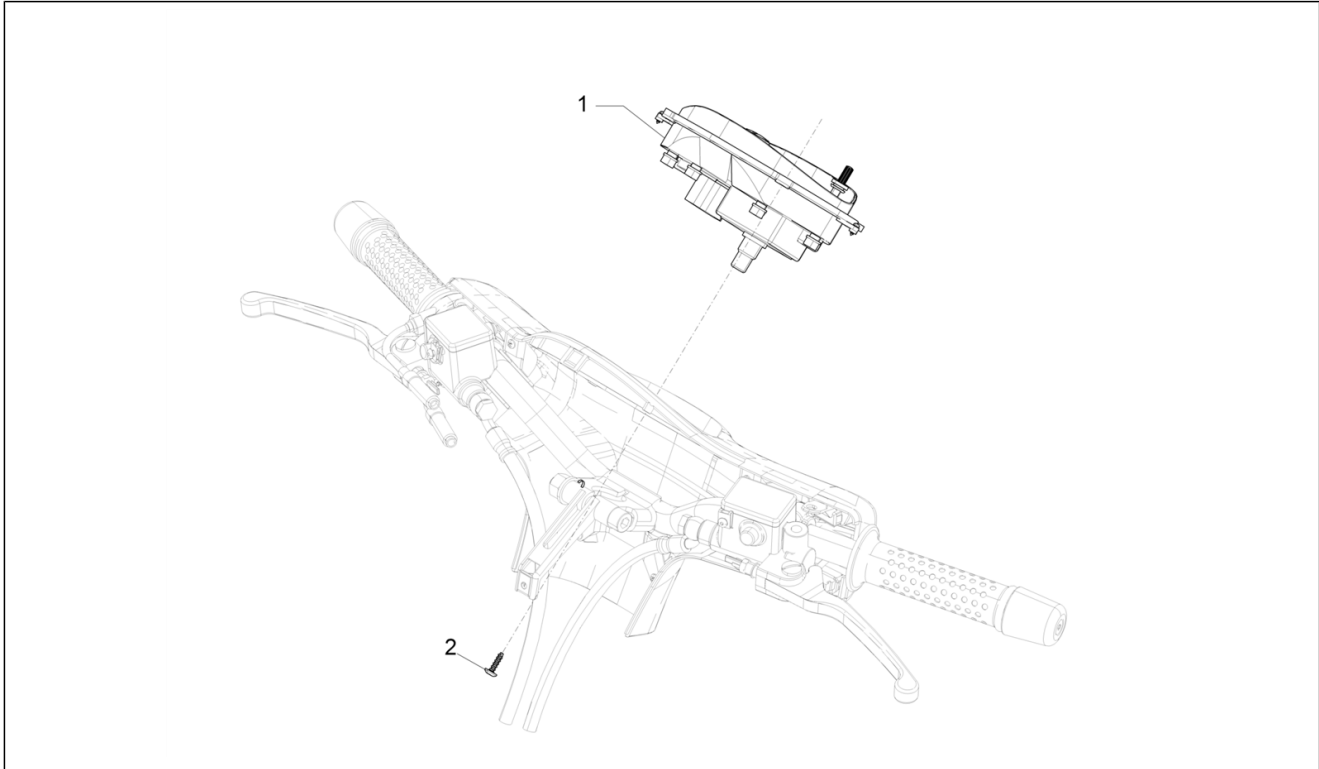

Vespa GTS 300
EVGD000US1 Vespa Super GTS 300 4T 4V ie ABS E3- E4
2014-2017 (NAFTA)

Chassis prefix: ZAPM459L, ZAPMA39L
Engine prefix: M458M, MA33M

Group	Handlebars/Steering
Code	03.02
Description	Meter combination - Cruscotto
Service	1

Pos.	Code	Description	Qty	Variants
				Colour:Shiny Black[94] Model version:Super[Super] Colour:Matt grey[707/C] Model version:Supersport[Supersport] Colour:Matt yellow [974/A] Model version:Supersport[Supersport] Colour:White[544] Model version:Super[Super] Colour:DRAGON RED[894] Model version:Super[Super] Colour:Verde Gem[341/A] Model version:Super[Super] Colour:Shiny Black[94] Model version:Super[Super] Colour:Matt grey[707/C] Model version:Supersport[Supersport] Colour:Matt yellow [974/A] Model version:Supersport[Supersport] Colour:White[544] Model version:Super[Super] Colour:DRAGON RED[894] Model version:Super[Super] Colour:Verde Gem[341/A] Model version:Super[Super] Colour:Shiny Black[94] Model version:Super[Super] Colour:Matt grey[707/C] Model version:Supersport[Supersport] Colour:Matt yellow [974/A] Model version:Supersport[Supersport] Colour:White[544] Model version:Super[Super] Colour:DRAGON RED[894] Model version:Super[Super] Colour:Verde Gem[341/A] Model version:Super[Super]
2	CM180701	Self tapping screw D4x16	4