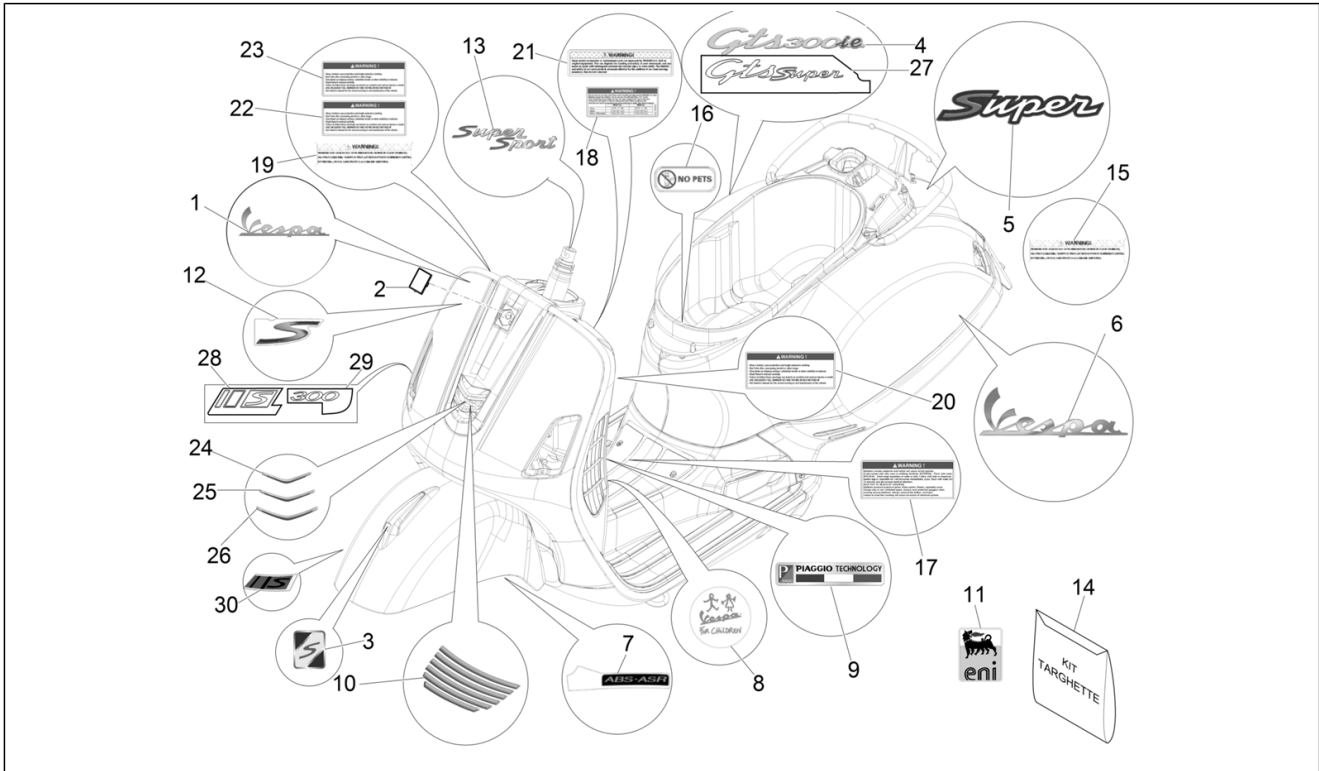

Group	Frame - Plastic parts - Coachwork
Code	02.38
Description	Plates - Emblems
Service	1

Pos.	Code	Description	Qty	Variants
				Model version:Super[Super] Colour:Shiny Black[94] Model version:Super[Super] Colour:Matt grey[707/C] Model version:Supersport[Supersport] Colour:Matt yellow [974/A] Model version:Supersport[Supersport] Colour:White[544] Model version:Super[Super] Colour:Blue[261/A] Model version:Super[Super] Colour:Matt Black[85/B] Model version:Supersport[Supersport] Colour:White[544] Model version:Super[Super] Colour:Shiny Black[94] Model version:Super[Super] Colour:White[544] Model version:Super[Super] Colour:DRAGON RED[894] Model version:Super[Super] Colour:Verde Gem[341/A] Model version:Super[Super] Colour:Technical/titanium grey[742/B] Model version:Supersport[Supersport] Colour:DRAGON RED[894] Model version:Super[Super] Colour:Blue[261/A] Model version:Super[Super] Colour:DRAGON RED[894] Model version:Super[Super] Colour:Shiny Black[94] Model version:Super[Super] Colour:Shiny Black[94] Model version:Super[Super] Colour:Matt grey[707/C] Model version:Supersport[Supersport] Colour:Matt yellow [974/A]