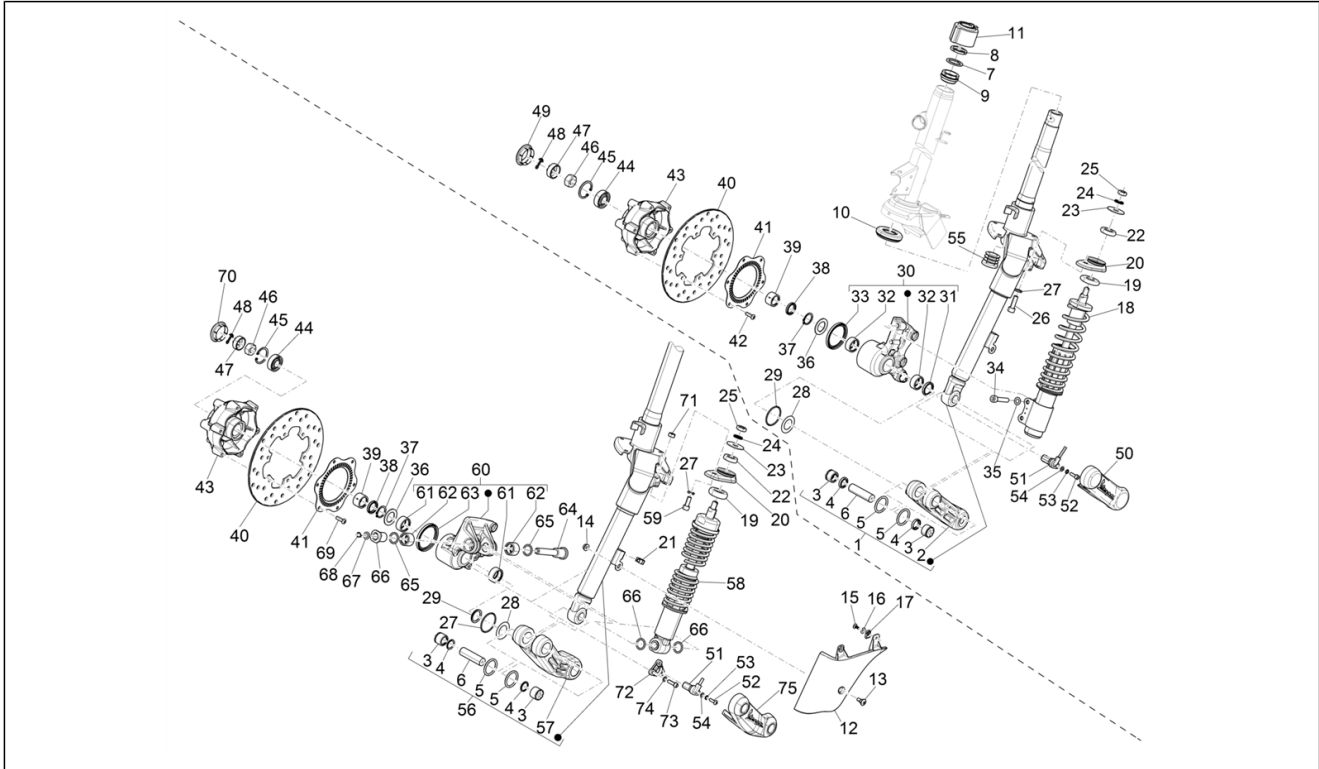

Vespa GTS 300
EVGD000US1 Vespa Super GTS 300 4T 4V ie ABS E3- E4
2014-2017 (NAFTA)

Chassis prefix: ZAPM459L, ZAPMA39L
Engine prefix: M458M, MA33M

Group	Suspensions - Wheels
Code	04.02
Description	Fork/steering tube - Steering bearing unit
Service	1

Pos.	Code	Description	Qty	Variants
				Model version:Supersport[Supersport] Colour:Matt yellow [974/A] Model version:Supersport[Supersport] Colour:White[544] Model version:Super[Super] Colour:DRAGON RED[894] Model version:Super[Super] Colour:Verde Gem[341/A] Model version:Super[Super] Colour:Shiny Black[94] Model version:Super[Super] Colour:Matt grey[707/C] Model version:Supersport[Supersport] Colour:Matt yellow [974/A] Model version:Supersport[Supersport] Colour:White[544] Model version:Super[Super] Colour:DRAGON RED[894] Model version:Super[Super] Colour:Verde Gem[341/A] Model version:Super[Super] Colour:Shiny Black[94] Model version:Super[Super] Colour:Matt grey[707/C] Model version:Supersport[Supersport] Colour:Matt yellow [974/A] Model version:Supersport[Supersport] Colour:White[544] Model version:Super[Super] Colour:DRAGON RED[894] Model version:Super[Super] Colour:Verde Gem[341/A] Model version:Super[Super] Colour:Shiny Black[94] Model version:Super[Super] Colour:Matt grey[707/C] Model version:Supersport[Supersport] Colour:Matt yellow [974/A]