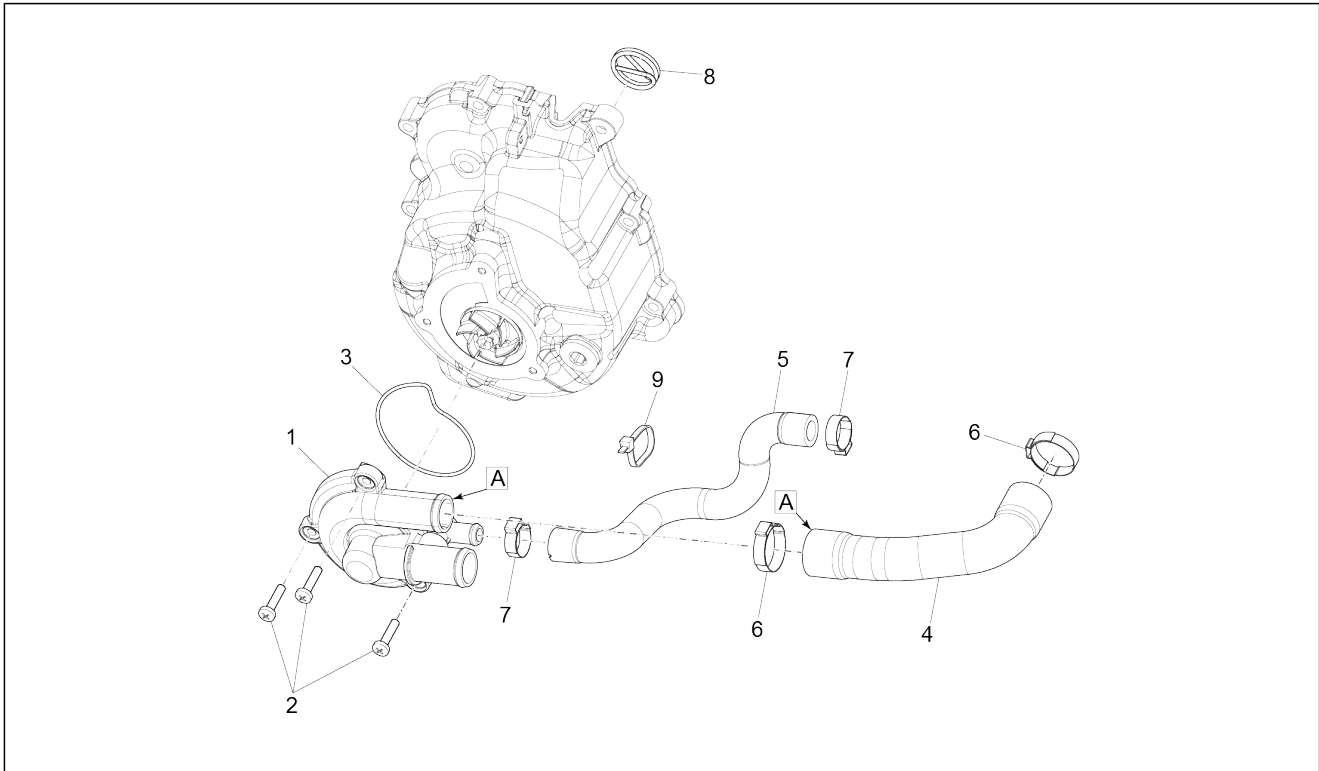

Group	Engine
Code	01.19
Description	Cooler pump
Service	1

Pos.	Code	Description	Qty	Variants
1	877528	Water pump cover	1	
2	828662	Screw M5x22	3	
3	485080	O-ring	1	
4	878940	By-pass pipe	1	
5	878626	Pump-cylinder hose	1	
6	CM001922	Hose clamp	2	
7	CM001904	Hose clamp	2	
8	842390	Drive key	1	
9	145298	Lock-strap L=180mm	1