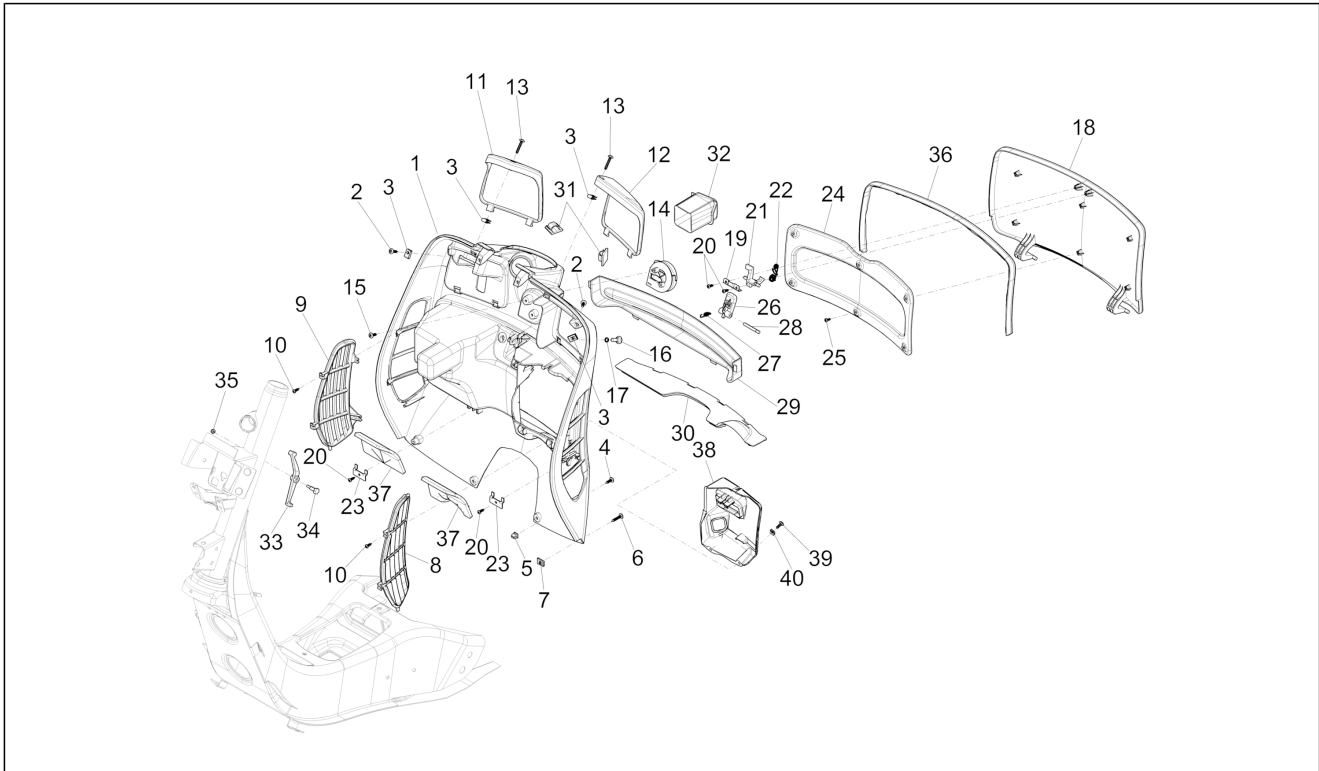

Group	Frame - Plastic parts - Coachwork
Code	02.30
Description	Front glove-box - Knee-guard panel
Service	1

Pos.	Code	Description	Qty	Variants
				Model version:Supersport[Supersport] Colour:Matt grey[707/C] Model version:Supersport[Supersport] Colour:Blue[261/A] Model version:Super[Super] Colour:DRAGON RED[894] Model version:Super[Super] Colour:Shiny Black[94] Model version:Super[Super] Colour:Shiny Black[94] Model version:Super[Super] Colour:Matt grey[707/C] Model version:Supersport[Supersport] Colour:Matt yellow [974/A] Model version:Supersport[Supersport] Colour:White[544] Model version:Super[Super] Colour:Blue[261/A] Model version:Super[Super] Colour:Matt Black[85/B] Model version:Supersport[Supersport] Colour:White[544] Model version:Super[Super] Colour:Shiny Black[94] Model version:Super[Super] Colour:White[544] Model version:Super[Super] Colour:DRAGON RED[894] Model version:Super[Super] Colour:Verde Gem[341/A] Model version:Super[Super] Colour:Technical/titanium grey[742/B] Model version:Supersport[Supersport] Colour:DRAGON RED[894] Model version:Super[Super] Colour:Matt grey[707/C] Model version:Supersport[Supersport] Colour:Matt grey[707/C]