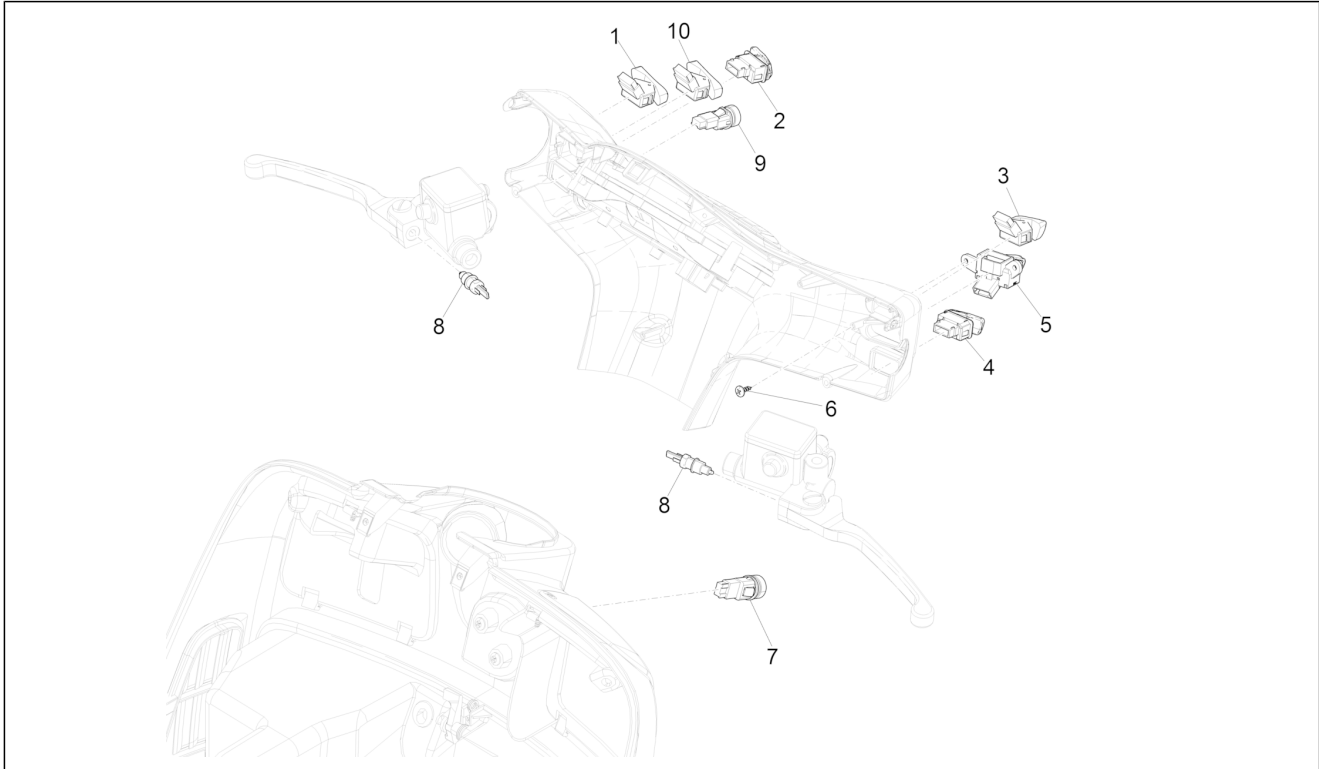

Group	Electrical system
Code	06.01
Description	Selectors - Switches - Buttons
Service	1

Pos.	Code	Description	Qty	Variants
6	297498	Self tapping screw	2	
7	582988	Saddle opening button	1	
8	642032	stop Button	2	
9	641859	Pulsante Mode	1	
10	1D001698	Button ASR	1	Colour:Shiny Black[94] Model version:Super[Super] Colour:Matt grey[707/C] Model version:Supersport[Supersport] Colour:Matt yellow [974/A] Model version:Supersport[Supersport] Colour:White[544] Model version:Super[Super] Colour:DRAGON RED[894] Model version:Super[Super] Colour:Verde Gem[341/A] Model version:Super[Super] Colour:Shiny Black[94] Model version:Super[Super] Colour:Matt grey[707/C] Model version:Supersport[Supersport] Colour:Matt yellow [974/A] Model version:Supersport[Supersport] Colour:White[544] Model version:Super[Super] Colour:DRAGON RED[894] Model version:Super[Super] Colour:Verde Gem[341/A] Model version:Super[Super] Colour:Shiny Black[94] Model version:Super[Super] Colour:Matt grey[707/C] Model version:Supersport[Supersport] Colour:Matt yellow [974/A] Model version:Supersport[Supersport] Colour:White[544] Model version:Super[Super]