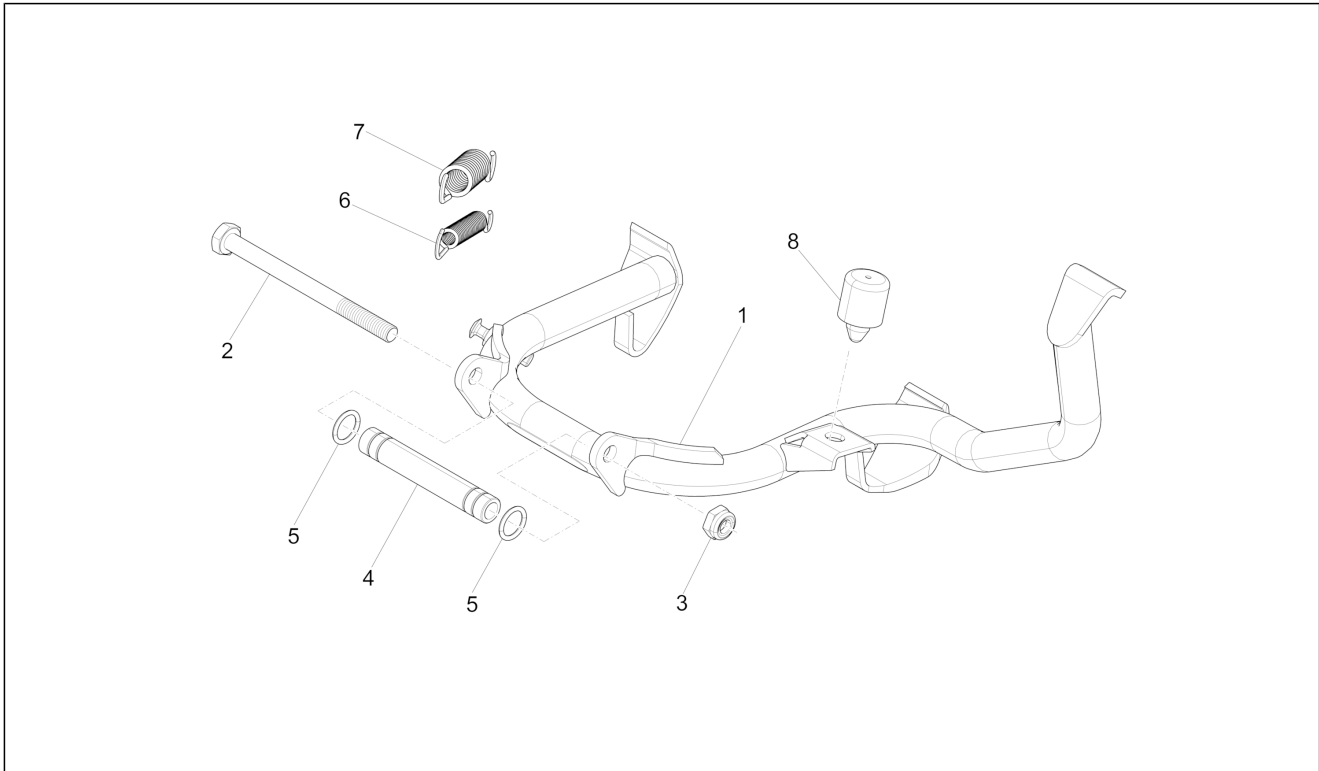

Group	Frame - Plastic parts - Coachwork
Code	02.25
Description	Stand/s
Service	1

Pos.	Code	Description	Qty	Variants
3	002440	Self locking nut M10	1	
4	582298	Spacer	1	
5	273754	O-ring	2	
6	582851	Lateral stand spring	1	
7	582850	Internal lateral stand spring	1	
8	272426	Pad	1	
8	1C002702	Pad	1