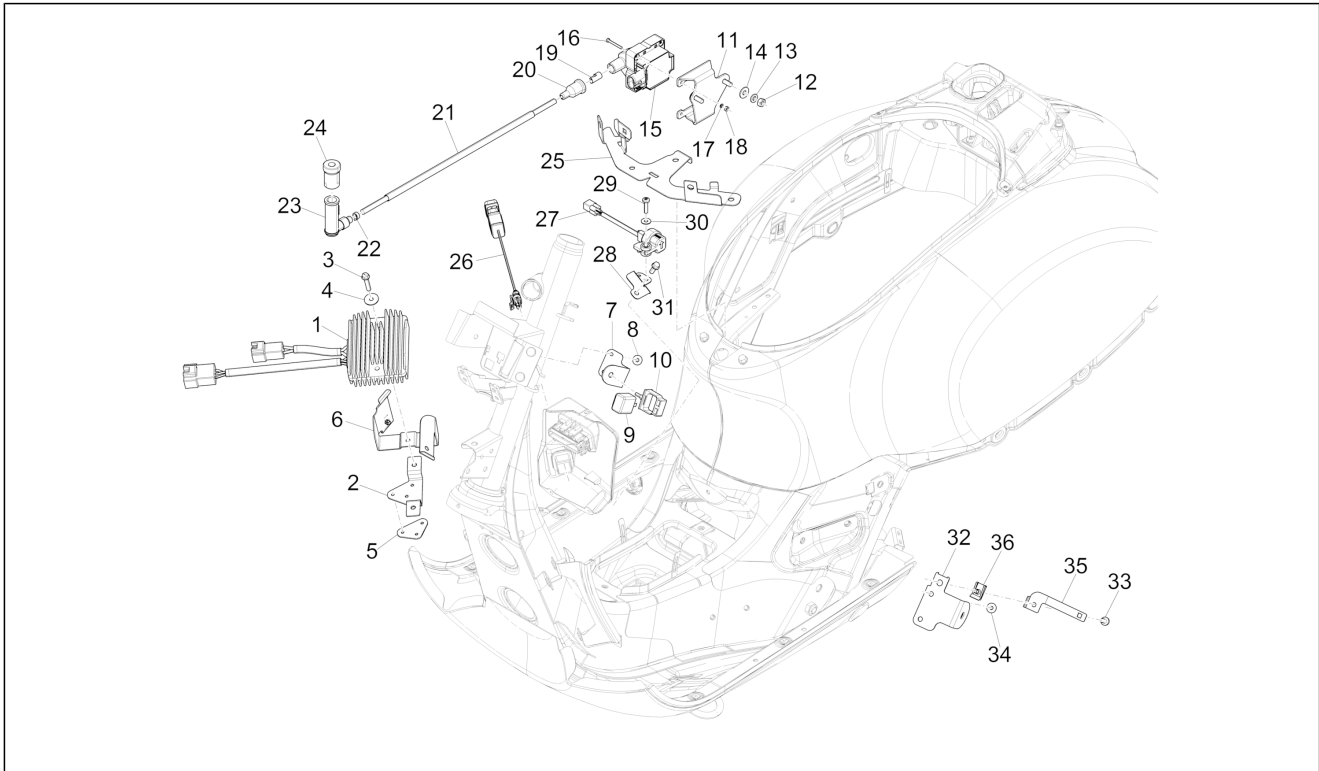

Group	Electrical system
Code	06.06
Description	Voltage Regulators - Electronic Control Units (ecu) - H.T. Coil
Service	1

Pos.	Code	Description	Qty	Variants
1	641709	Voltage regulator	1	
2	621157	Voltage regulator support bracket	1	
3	B016792	Screw w/ flange M6x30	2	
4	270216	Flat washer	1	
5	622838	Regulator retainer plate	1	
6	1D000979	Connectors support bracket	1	
7	652706	Bulb device bracket	1	
8	969224	Nut	2	
9	640289	Turn indicator control	1	
10	291017	Flexible support	1	
11	641105	AT coil support bracket	1	
12	020106	Nut M6	2	
13	016406	Spring washer 6,4x11,8x1	2	
14	013880	Flat washer 16x6,5x1,5	2	
15	58120R	HT coil	1	
16	583236	screw M3x20	4	
17	012554	Washer 3.2x5.7x0.9	4	
18	020003	Nut M 3	4	
19	015014	End cap	1	
20	071671	Insulating cap	1	
21	080341	H.V. cable	1	
22	145298	Lock-strap L=180mm	1	
23	969348	Screened cap	1	
24	641643	Spark.plug protection clamp	1	
25	656331	Connectors support bracket	1	
26	643277	Socket USB	1	
27	680071	Fall sensor	1	
28	1D000488	Fall sensor bracket	1