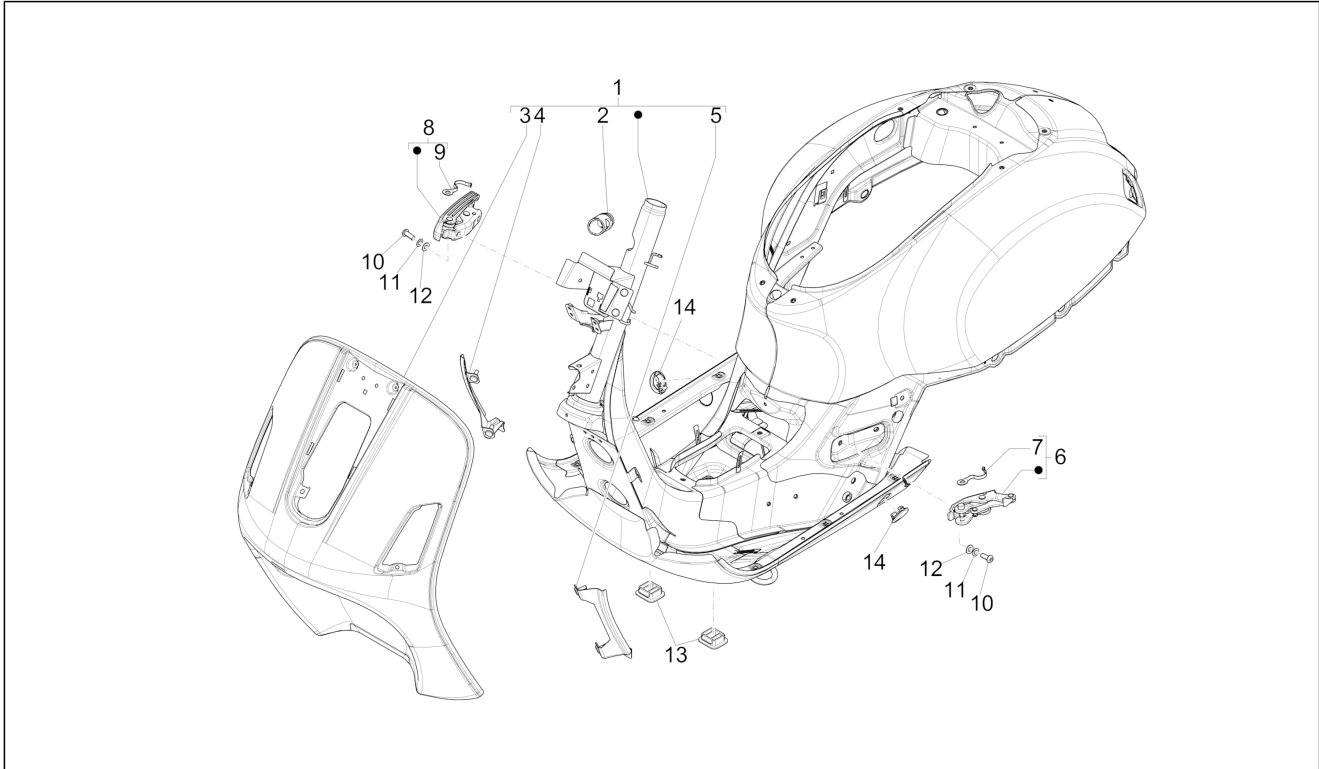

Group	Frame - Plastic parts - Coachwork
Code	02.01
Description	Frame/bodywork
Service	1

Pos.	Code	Description	Qty	Variants
				Model version:Super[Super] Colour:DRAGON RED[894] Model version:Super[Super] Colour:Shiny Black[94] Model version:Super[Super] Colour:Shiny Black[94] Model version:Super[Super] Colour:Matt grey[707/C] Model version:Supersport[Supersport] Colour:Matt yellow [974/A] Model version:Supersport[Supersport] Colour:White[544] Model version:Super[Super] Colour:Blue[261/A] Model version:Super[Super] Colour:Matt Black[85/B] Model version:Supersport[Supersport] Colour:White[544] Model version:Super[Super] Colour:Shiny Black[94] Model version:Super[Super] Colour:White[544] Model version:Super[Super] Colour:DRAGON RED[894] Model version:Super[Super] Colour:Verde Gem[341/A] Model version:Super[Super] Colour:Technical/titanium grey[742/B] Model version:Supersport[Supersport] Colour:DRAGON RED[894] Model version:Super[Super] Colour:Matt grey[707/C] Model version:Supersport[Supersport] Colour:Matt grey[707/C] Model version:Supersport[Supersport] Colour:Blue[261/A] Model version:Super[Super] Colour:DRAGON RED[894]