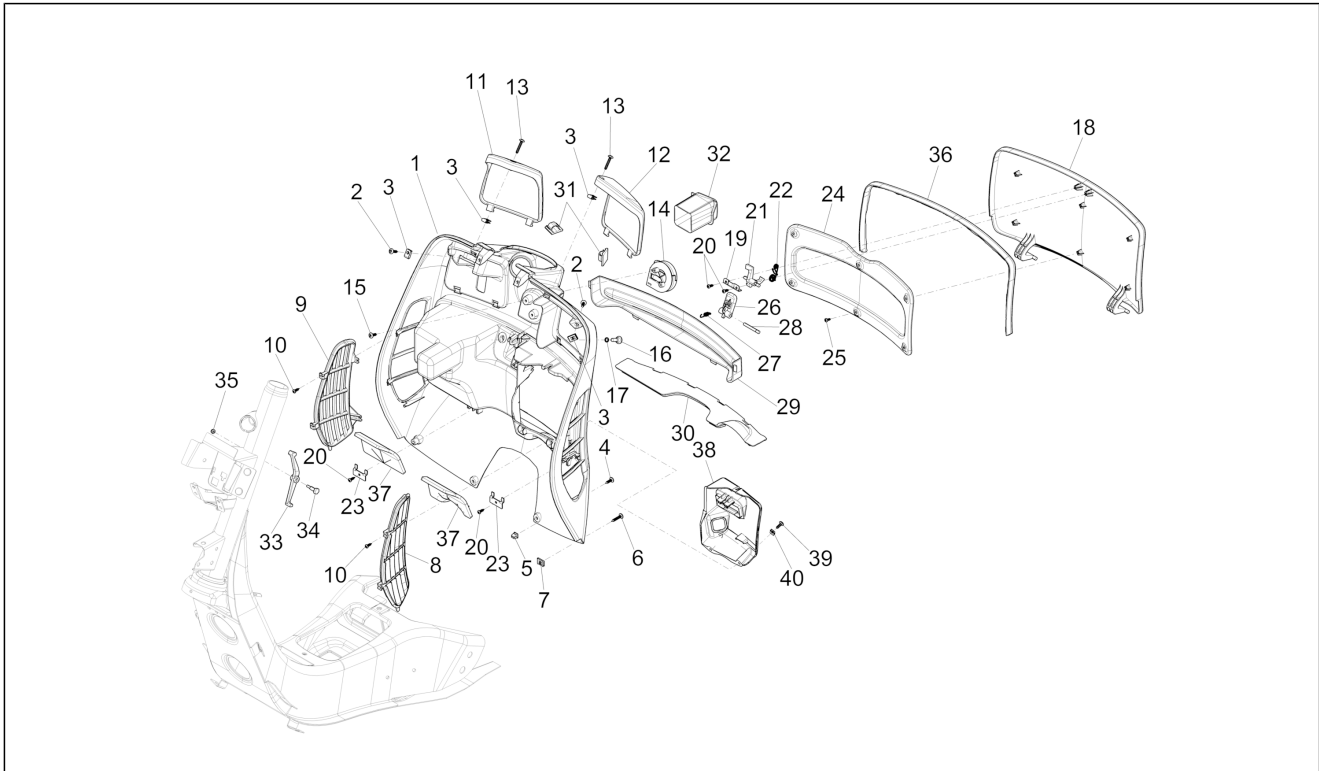

Group	Frame - Plastic parts - Coachwork
Code	02.30
Description	Front glove-box - Knee-guard panel
Service	1

Pos.	Code	Description	Qty	Variants
36	CM006311	Flap packing	1	
37	620693	Sound proof panel	2	
38	1B001752	Top box cover	1	
39	CM178603	Self tapping screw D4.2x13	3	
40	CM017410	Spring plate	3