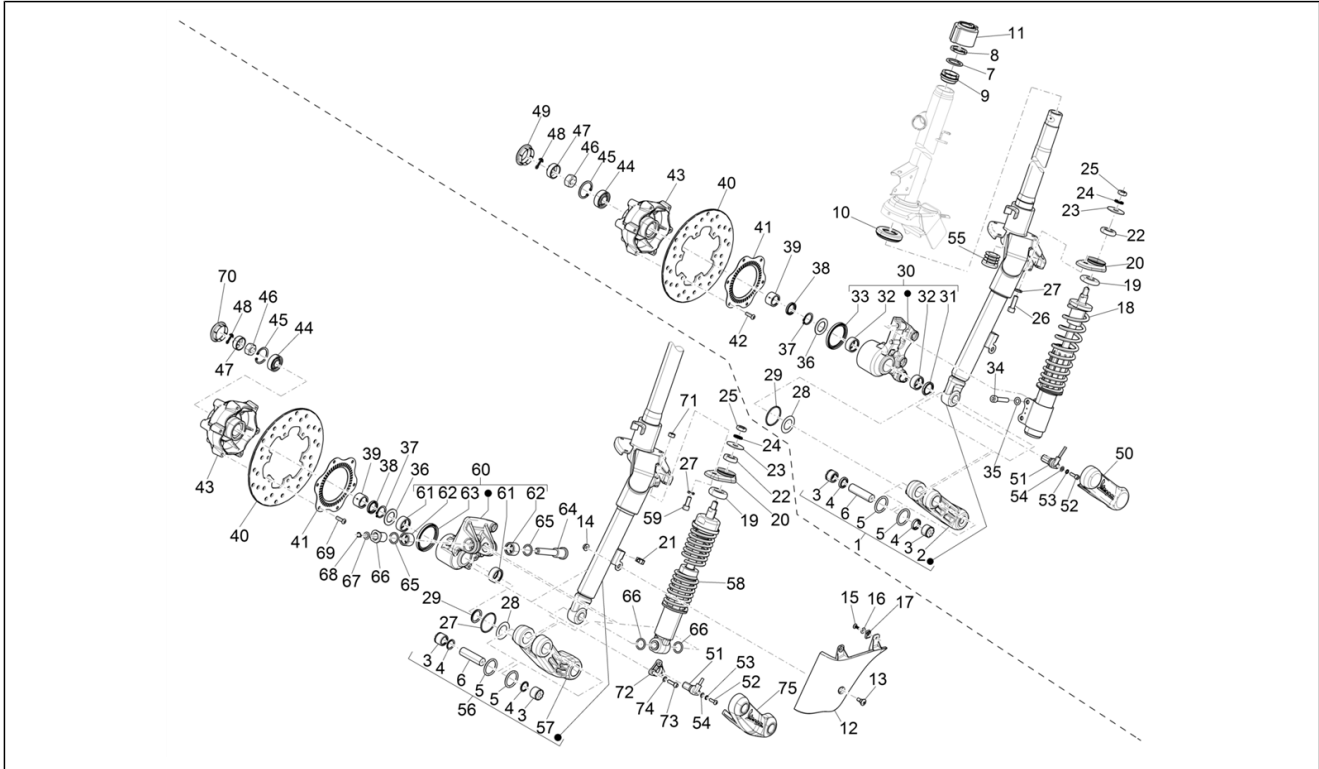

Group	Suspensions - Wheels
Code	04.02
Description	Fork/steering tube - Steering bearing unit
Service	1

Pos.	Code	Description	Qty	Variants
				Colour:DRAGON RED[894] Model version:Super[Super] Colour:Verde Gem[341/A] Model version:Super[Super] Colour:Shiny Black[94] Model version:Super[Super] Colour:White[544] Model version:Super[Super] Colour:DRAGON RED[894] Model version:Super[Super] Colour:Verde Gem[341/A] Model version:Super[Super]
27	016408	Spring washer 13,75x8,15x4,5	2	
28	177445	Washer	1	
29	177408	O-ring	1	
30	1C0025295	Pin and shock absorber support	1	Colour:Shiny Black[94] Model version:Super[Super] Colour:White[544] Model version:Super[Super] Colour:DRAGON RED[894] Model version:Super[Super] Colour:Verde Gem[341/A] Model version:Super[Super] Colour:Shiny Black[94] Model version:Super[Super] Colour:White[544] Model version:Super[Super] Colour:DRAGON RED[894] Model version:Super[Super] Colour:Verde Gem[341/A] Model version:Super[Super] Colour:Shiny Black[94] Model version:Super[Super] Colour:White[544] Model version:Super[Super] Colour:DRAGON RED[894]