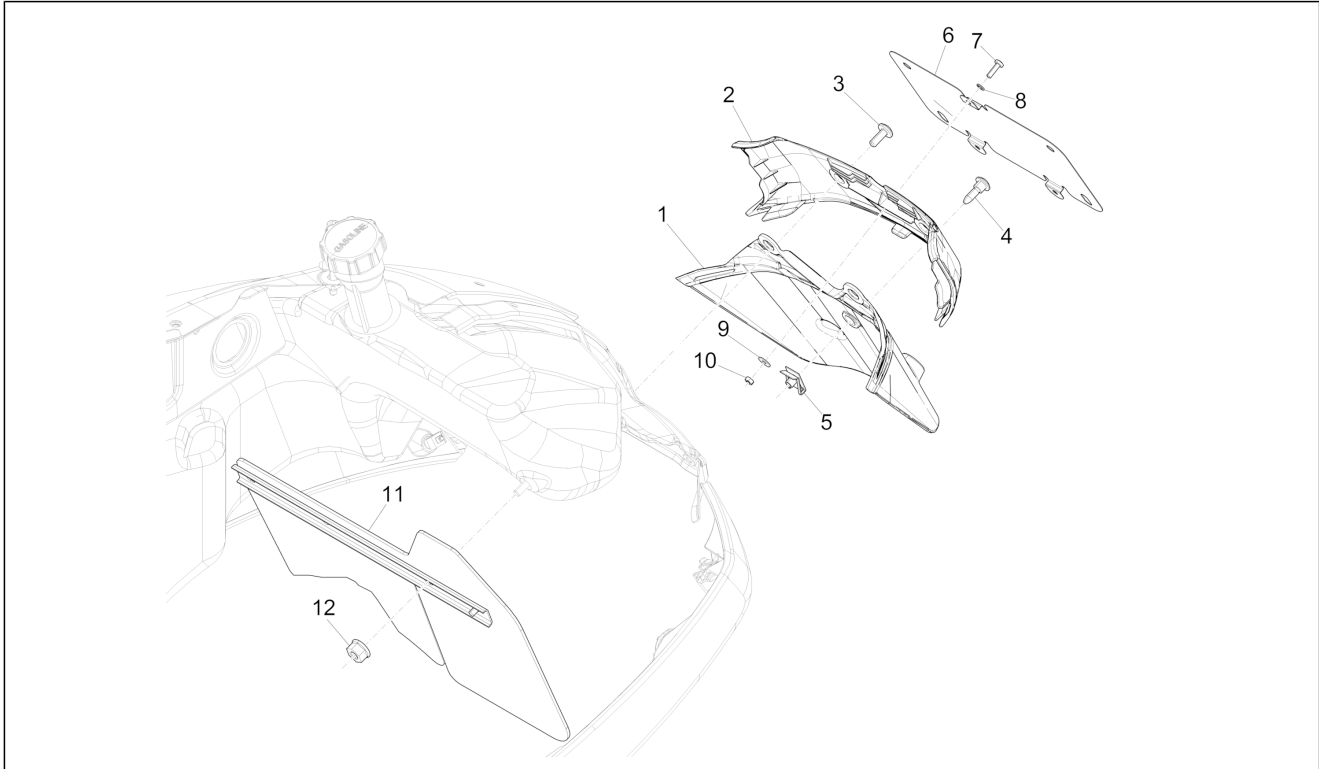

Vespa GTS 300
EVGD000US1 Vespa Super GTS 300 4T 4V ie ABS E3- E4
2014-2017 (NAFTA)

Chassis prefix: ZAPM459L, ZAPMA39L
Engine prefix: M458M, MA33M

Group	Frame - Plastic parts - Coachwork
Code	02.37
Description	Rear cover - Splash guard
Service	1

Pos.	Code	Description	Qty	Variants
1	1B0008830000C	Rear splash guard	1	Colour:Matt grey[707/C] Model version:Supersport[Supersport] Colour:Blue[261/A] Model version:Super[Super] Colour:DRAGON RED[894] Model version:Super[Super] Colour:Shiny Black[94] Model version:Super[Super] Colour:Shiny Black[94] Model version:Super[Super] Colour:Matt grey[707/C] Model version:Supersport[Supersport] Colour:Matt yellow [974/A] Model version:Supersport[Supersport] Colour:White[544] Model version:Super[Super] Colour:Blue[261/A] Model version:Super[Super] Colour:Matt Black[85/B] Model version:Supersport[Supersport] Colour:White[544] Model version:Super[Super] Colour:Shiny Black[94] Model version:Super[Super] Colour:White[544] Model version:Super[Super] Colour:DRAGON RED[894] Model version:Super[Super] Colour:Verde Gem[341/A] Model version:Super[Super] Colour:Technical/titanium grey[742/B] Model version:Supersport[Supersport] Colour:DRAGON RED[894] Model version:Super[Super] Colour:Matt grey[707/C] Model version:Supersport[Supersport] Colour:Matt grey[707/C] Model version:Supersport[Supersport]