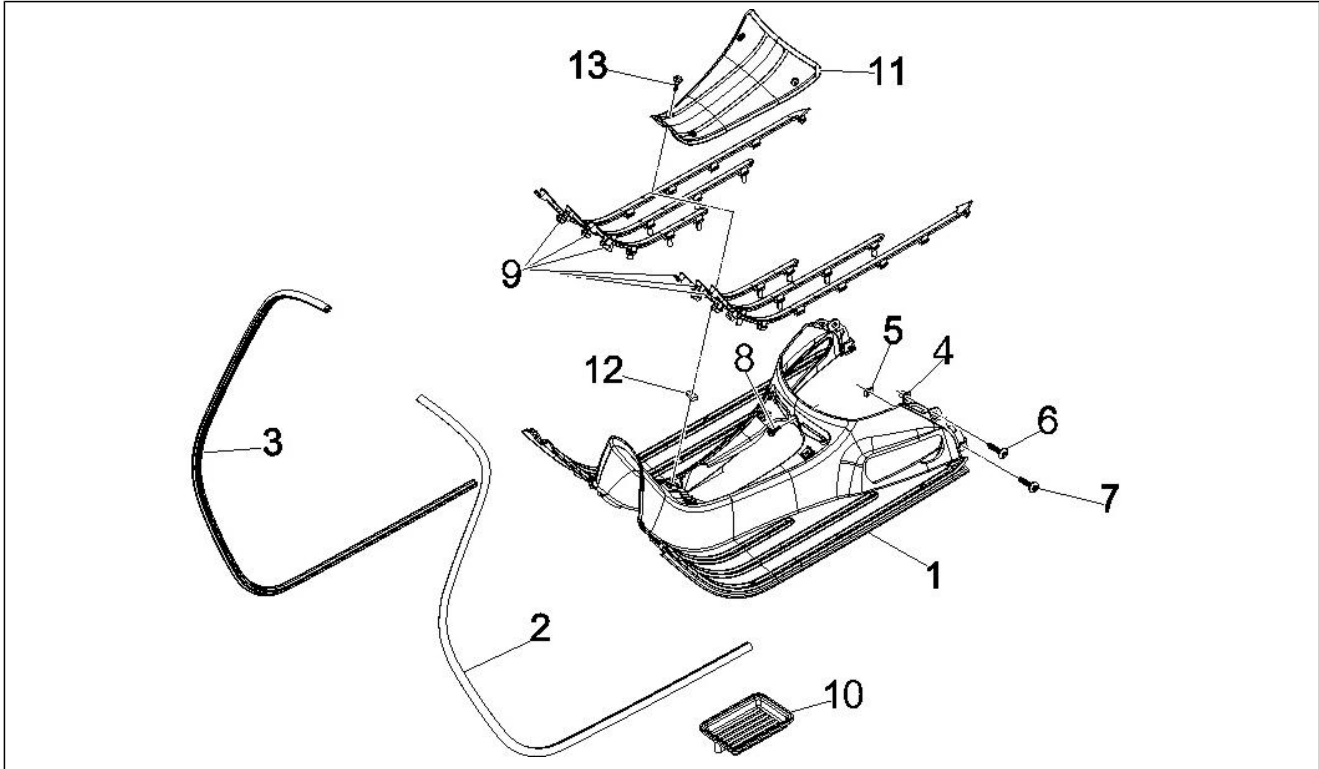

Group	Frame - Plastic parts - Coachwork
Code	02.31
Description	Central cover - Footrests
Service	1

Pos.	Code	Description	Qty	Variants
				Model version:Super[Super] Colour:White[544] Model version:Super[Super] Colour:White[544] Model version:Super[Super] Colour:White[544] Model version:Super[Super] Colour:White[544] Model version:Super[Super]
1	65663700R7	Footrest	1	Colour:DRAGON RED[894] Model version:Super[Super] Colour:DRAGON RED[894] Model version:Super[Super] Colour:DRAGON RED[894] Model version:Super[Super] Colour:DRAGON RED[894] Model version:Super[Super] Colour:DRAGON RED[894] Model version:Super[Super] Colour:DRAGON RED[894] Model version:Super[Super] Colour:DRAGON RED[894] Model version:Super[Super] Colour:DRAGON RED[894] Model version:Super[Super] Colour:DRAGON RED[894] Model version:Super[Super]
1	65663700EZ	Footrest	1	Colour:Technical/titanium grey[742/B] Model version:Supersport[Supersport]
1	656637	Footrest	1	
1	65663700HQ	Footrest	1	Colour:Matt grey[707/C] Model version:Supersport[Supersport] Colour:Matt grey[707/C] Model version:Supersport[Supersport] Colour:Matt grey[707/C] Model version:Supersport[Supersport]