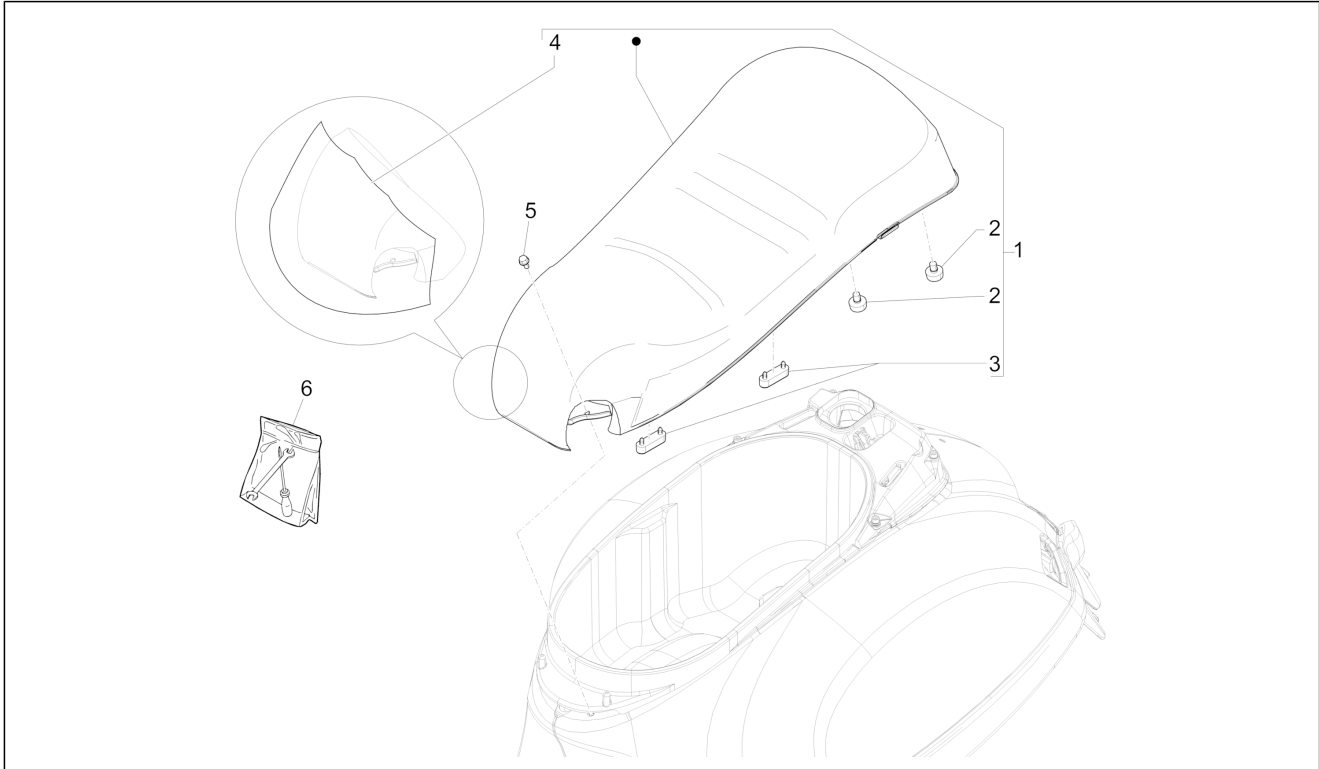

Group	Frame - Plastic parts - Coachwork
Code	02.39
Description	Saddle/seats
Service	1

Pos.	Code	Description	Qty	Variants
				Model version:Super[Super] Colour:White[544] Model version:Super[Super] Colour:DRAGON RED[894] Model version:Super[Super] Colour:Verde Gem[341/A] Model version:Super[Super]
1	1B004499000C1	Saddle assembly	1	Colour:Matt grey[707/C] Model version:Supersport[Supersport] Colour:Matt yellow [974/A] Model version:Supersport[Supersport] Colour:Matt grey[707/C] Model version:Supersport[Supersport] Colour:Matt yellow [974/A] Model version:Supersport[Supersport]
2	577492	Pad	2	
3	296456	Stop buffer	2	
4	621498	Saddle guard cooling hood	1	
5	B016426	Screw w/ flange M6x14	2	
6	651028	Tool set, standard l/jack	1