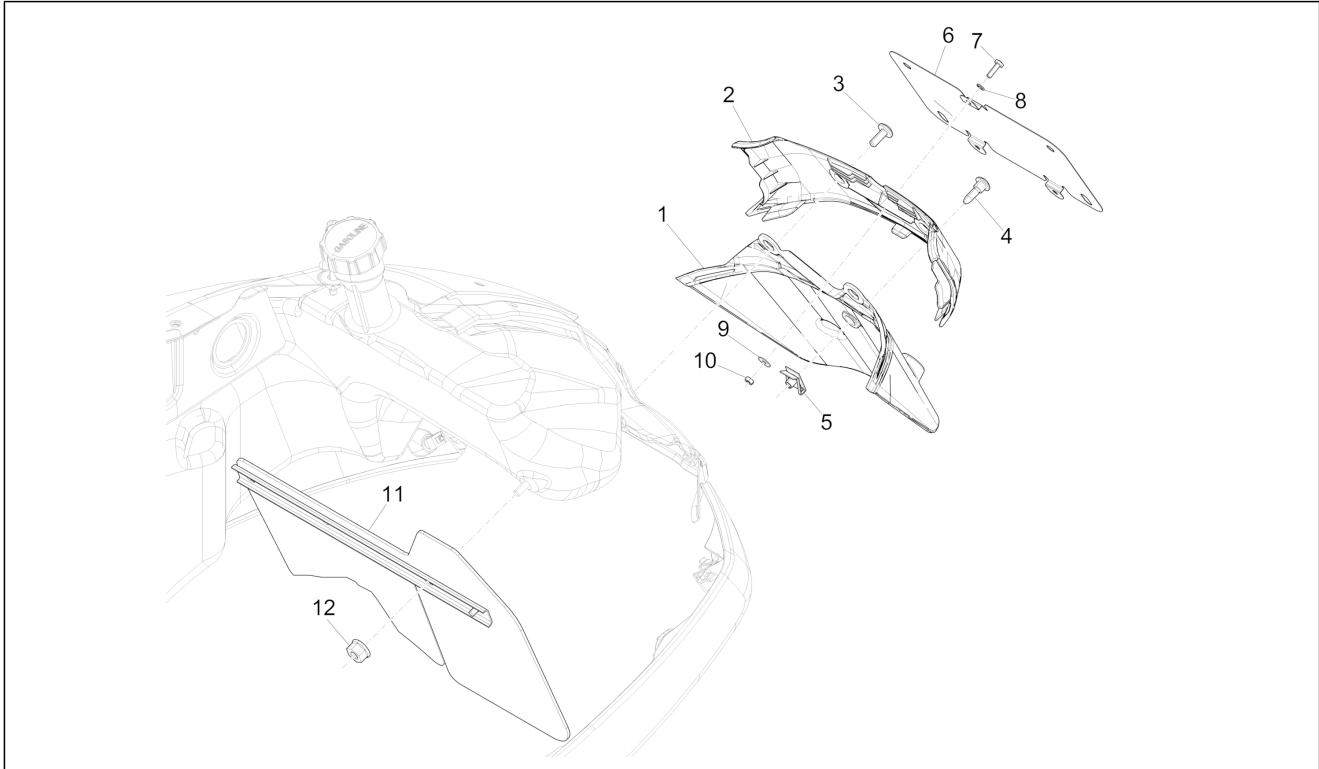

Group	Frame - Plastic parts - Coachwork
Code	02.37
Description	Rear cover - Splash guard
Service	1

Pos.	Code	Description	Qty	Variants
				Colour:Technical/titanium grey[742/B] Model version:Supersport[Supersport] Colour:DRAGON RED[894] Model version:Super[Super] Colour:Matt grey[707/C] Model version:Supersport[Supersport] Colour:Matt grey[707/C] Model version:Supersport[Supersport] Colour:Blue[261/A] Model version:Super[Super] Colour:DRAGON RED[894] Model version:Super[Super] Colour:Shiny Black[94] Model version:Super[Super] Colour:Shiny Black[94] Model version:Super[Super] Colour:Matt grey[707/C] Model version:Supersport[Supersport] Colour:Matt yellow [974/A] Model version:Supersport[Supersport] Colour:White[544] Model version:Super[Super] Colour:Blue[261/A] Model version:Super[Super] Colour:Matt Black[85/B] Model version:Supersport[Supersport] Colour:White[544] Model version:Super[Super] Colour:Shiny Black[94] Model version:Super[Super] Colour:White[544] Model version:Super[Super] Colour:DRAGON RED[894] Model version:Super[Super] Colour:Verde Gem[341/A] Model version:Super[Super] Colour:Technical/titanium grey[742/B] Model version:Supersport[Supersport]