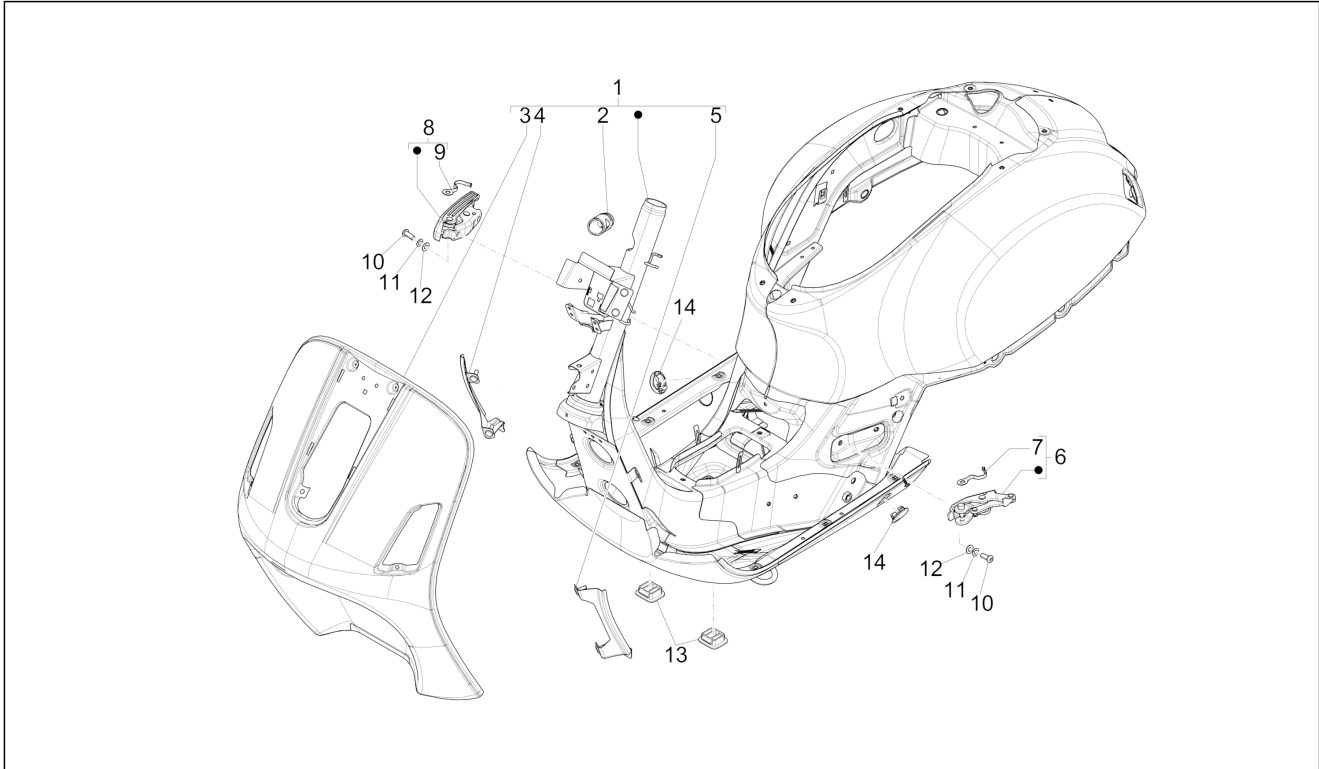

Group	Frame - Plastic parts - Coachwork
Code	02.01
Description	Frame/bodywork
Service	1

Pos.	Code	Description	Qty	Variants
12	834187	Spring washer 16x8,2x2,2	2	
13	299557	Cover	2	
14	577405000C	Spoiler cover	1	Colour:Matt grey[707/C] Model version:Supersport[Supersport] Colour:Blue[261/A] Model version:Super[Super] Colour:DRAGON RED[894] Model version:Super[Super] Colour:Shiny Black[94] Model version:Super[Super] Colour:Shiny Black[94] Model version:Super[Super] Colour:Matt grey[707/C] Model version:Supersport[Supersport] Colour:Matt yellow [974/A] Model version:Supersport[Supersport] Colour:White[544] Model version:Super[Super] Colour:Blue[261/A] Model version:Super[Super] Colour:Matt Black[85/B] Model version:Supersport[Supersport] Colour:White[544] Model version:Super[Super] Colour:Shiny Black[94] Model version:Super[Super] Colour:White[544] Model version:Super[Super] Colour:DRAGON RED[894] Model version:Super[Super] Colour:Verde Gem[341/A] Model version:Super[Super] Colour:Technical/titanium grey[742/B] Model version:Supersport[Supersport] Colour:DRAGON RED[894] Model version:Super[Super] Colour:Matt grey[707/C]