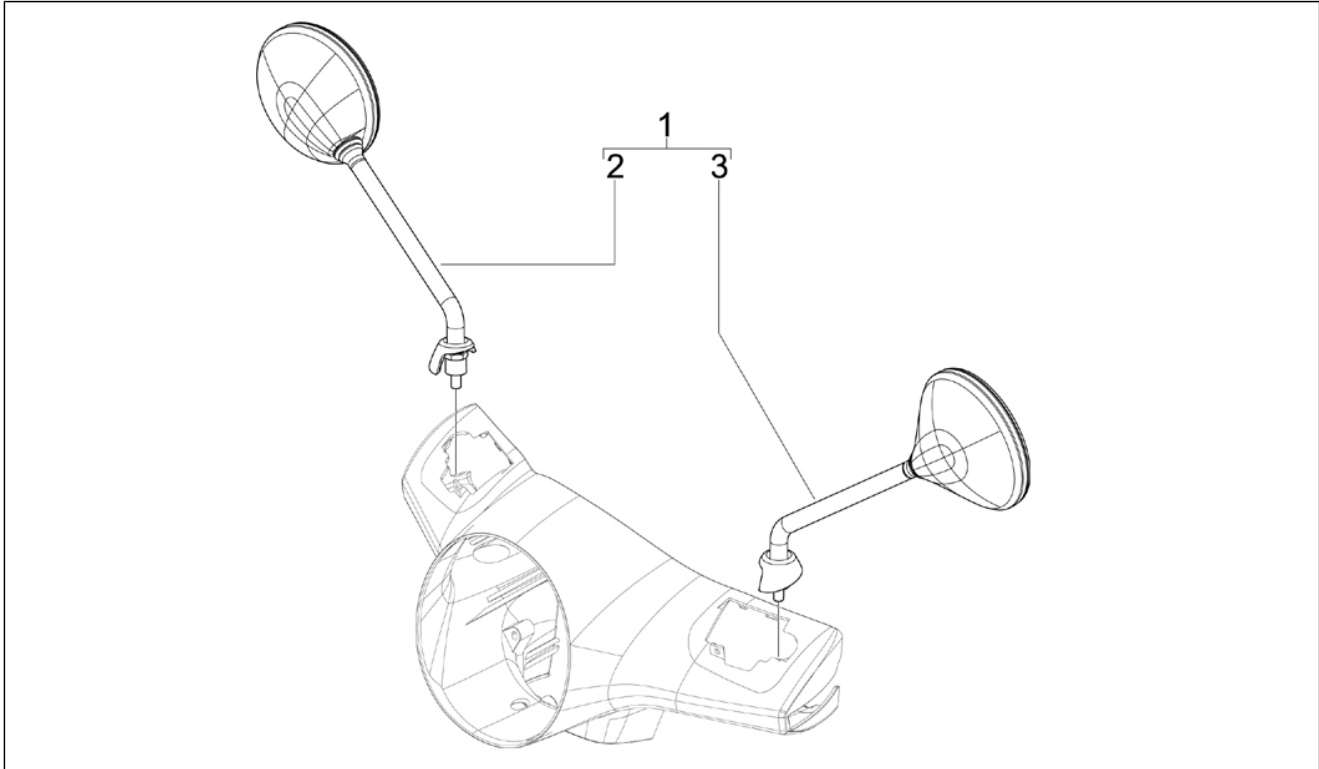

Group	Frame - Plastic parts - Coachwork
Code	02.45
Description	Driving mirror/s
Service	1

Pos.	Code	Description	Qty	Variants
3	CM073407	LH rearview mirror (Fu Hwa)	1	
3	CM073421	LH rear view mirror (Fu Hwa)	1	
3	CM073427	LH rearview mirror	1	Colour:Shiny Black[94] Model version:Super[Super] Colour:Matt grey[707/C] Model version:Supersport[Supersport] Colour:Matt yellow [974/A] Model version:Supersport[Supersport] Colour:White[544] Model version:Super[Super] Colour:DRAGON RED[894] Model version:Super[Super] Colour:Verde Gem[341/A] Model version:Super[Super] Colour:Shiny Black[94] Model version:Super[Super] Colour:Matt grey[707/C] Model version:Supersport[Supersport] Colour:Matt yellow [974/A] Model version:Supersport[Supersport] Colour:White[544] Model version:Super[Super] Colour:DRAGON RED[894] Model version:Super[Super] Colour:Verde Gem[341/A] Model version:Super[Super] Colour:Shiny Black[94] Model version:Super[Super] Colour:Matt grey[707/C] Model version:Supersport[Supersport] Colour:Matt yellow [974/A] Model version:Supersport[Supersport] Colour:White[544] Model version:Super[Super] Colour:DRAGON RED[894] Model version:Super[Super] Colour:Verde Gem[341/A]