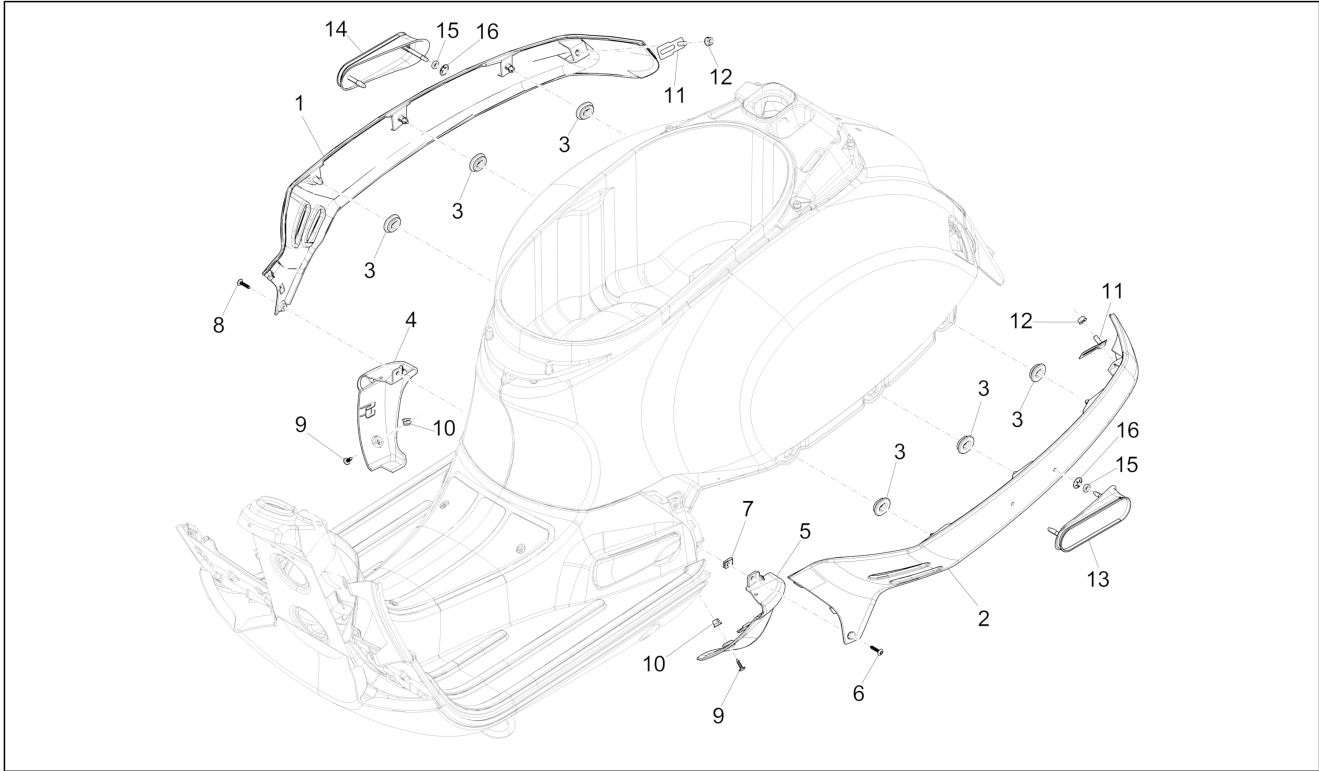

Group	Frame - Plastic parts - Coachwork
Code	02.32
Description	Side cover - Spoiler
Service	1

Pos.	Code	Description	Qty	Variants
				Colour:Blue[261/A] Model version:Super[Super]
5	577473	LH terminal	1	
5	57747300NL	Spoiler left terminal	1	Colour:Matt Black[85/B] Model version:Supersport[Supersport]
5	57747300EZ	Spoiler left terminal	1	Colour:Technical/titanium grey[742/B] Model version:Supersport[Supersport]
5	1B000591000HQ	Spoiler left terminal	1	Colour:Matt grey[707/C] Model version:Supersport[Supersport]
5	1B000591000L7	Spoiler left terminal	1	Colour:Matt yellow [974/A] Model version:Supersport[Supersport]
5	1B000591000R7	Spoiler left terminal	1	Colour:DRAGON RED[894] Model version:Super[Super]
5	1B000591000BR	Spoiler left terminal	1	Colour:White[544] Model version:Super[Super]
5	1B00059100090	Spoiler left terminal	1	Colour:Shiny Black[94] Model version:Super[Super]
5	1B000591000VU	Spoiler left terminal	1	Colour:Verde Gem[341/A] Model version:Super[Super]
6	CM179101	Self-tapping screw	1	
7	CM017410	Spring plate	1	
8	CM178609	Spring tap screw	1	
9	CM178601	Self tapping screw D4.2x16	2	
10	199190	Expansion plug	2	
11	623575	Fairing fixing plate	2	
12	288245	Self locking nut M6	2	
13	58232R	Lh reflector	1	
14	58234R5	Rh reflector	1	
15	584995	Gasket	4	
16	181351	Spring plate	4