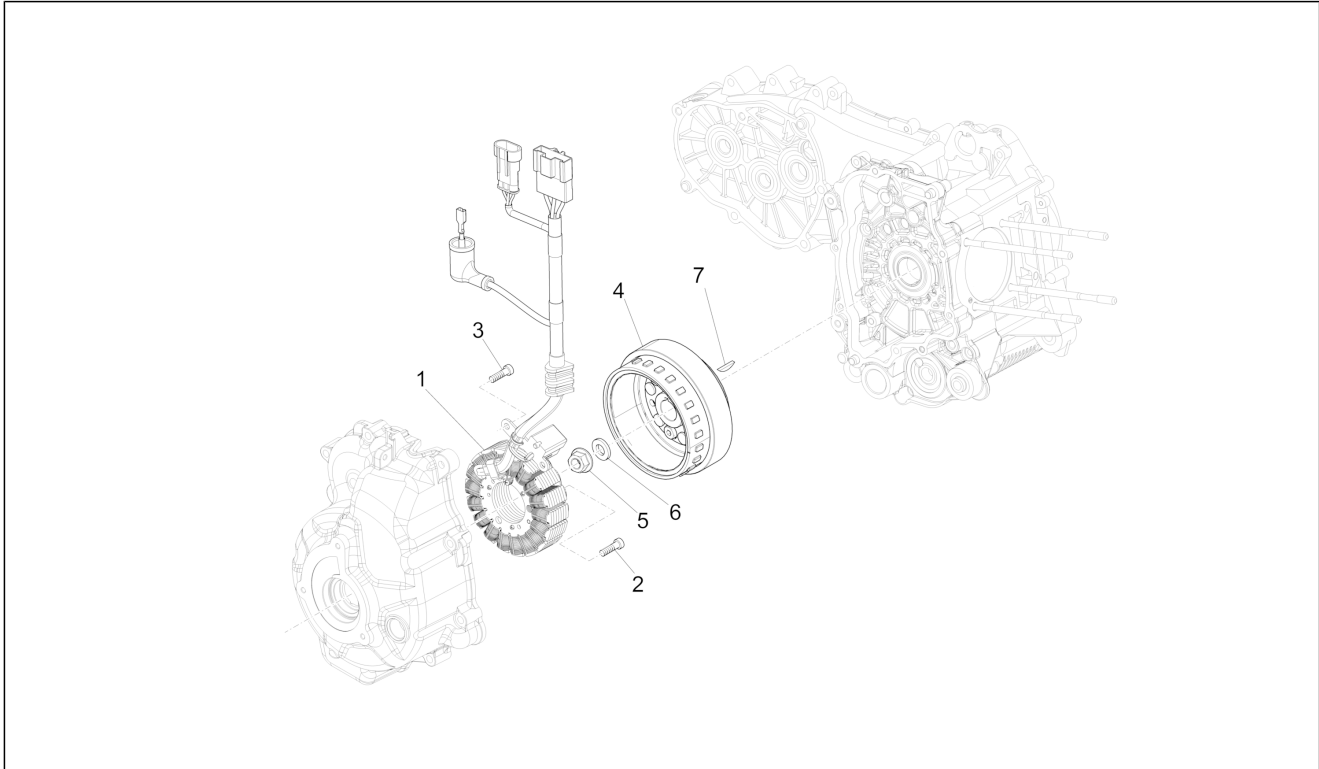

Group	Engine
Code	01.21
Description	Flywheel magneto
Service	1

Pos.	Code	Description	Qty	Variants
1	642054	Stator (Kokusan)	1	
2	597564	screw	3	
3	018575	Screw M5x10	2	
4	58226R	Complete freewheel rotor	1	
5	82952R	Special nut	1	
6	842385	Plain washer	1	
7	000097	Transmission key	1