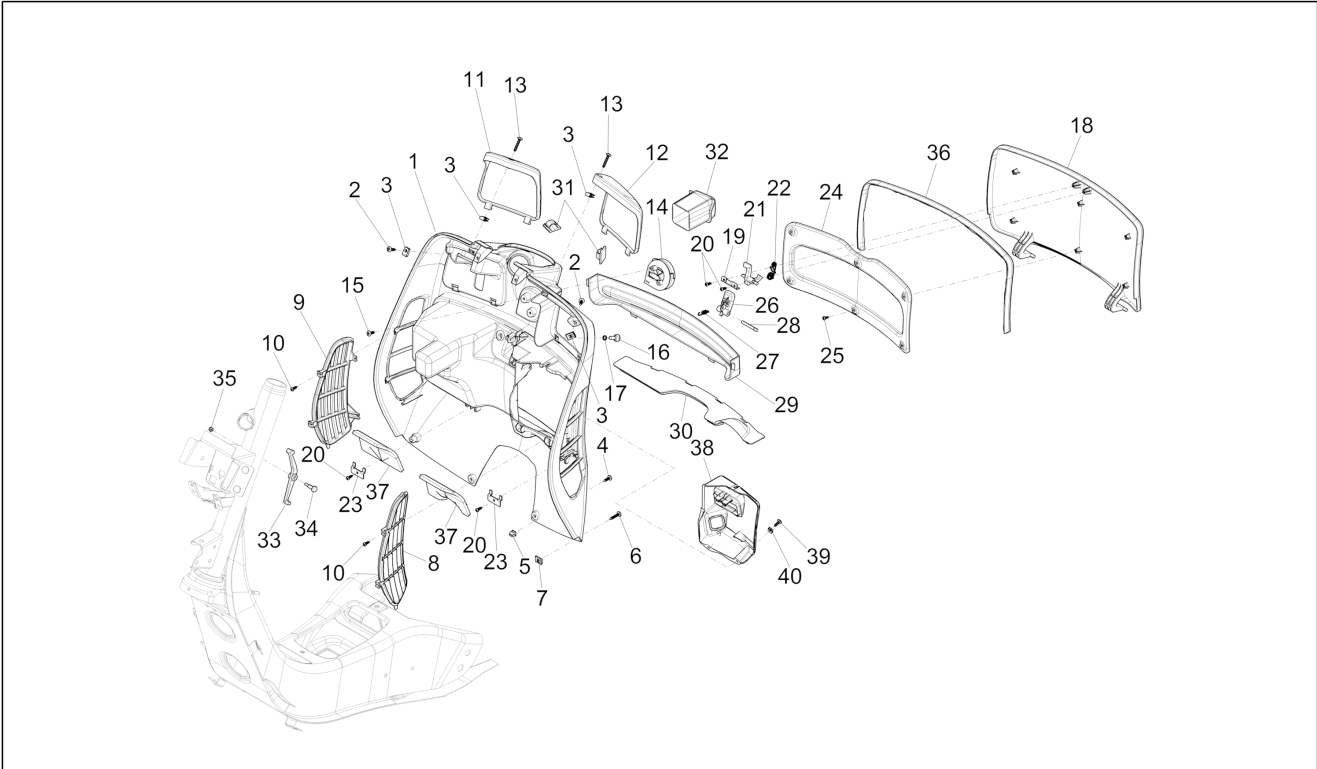

Group	Frame - Plastic parts - Coachwork
Code	02.30
Description	Front glove-box - Knee-guard panel
Service	1

Pos.	Code	Description	Qty	Variants
				Model version:Supersport[Supersport] Colour:White[544] Model version:Super[Super] Colour:Shiny Black[94] Model version:Super[Super] Colour:White[544] Model version:Super[Super] Colour:DRAGON RED[894] Model version:Super[Super] Colour:Verde Gem[341/A] Model version:Super[Super] Colour:Technical/titanium grey[742/B] Model version:Supersport[Supersport] Colour:DRAGON RED[894] Model version:Super[Super] Colour:Matt grey[707/C] Model version:Supersport[Supersport] Colour:Matt grey[707/C] Model version:Supersport[Supersport] Colour:Blue[261/A] Model version:Super[Super] Colour:DRAGON RED[894] Model version:Super[Super] Colour:Shiny Black[94] Model version:Super[Super] Colour:Shiny Black[94] Model version:Super[Super] Colour:Matt grey[707/C] Model version:Supersport[Supersport] Colour:Matt yellow [974/A] Model version:Supersport[Supersport] Colour:White[544] Model version:Super[Super] Colour:Blue[261/A] Model version:Super[Super] Colour:Matt Black[85/B] Model version:Supersport[Supersport] Colour:White[544]