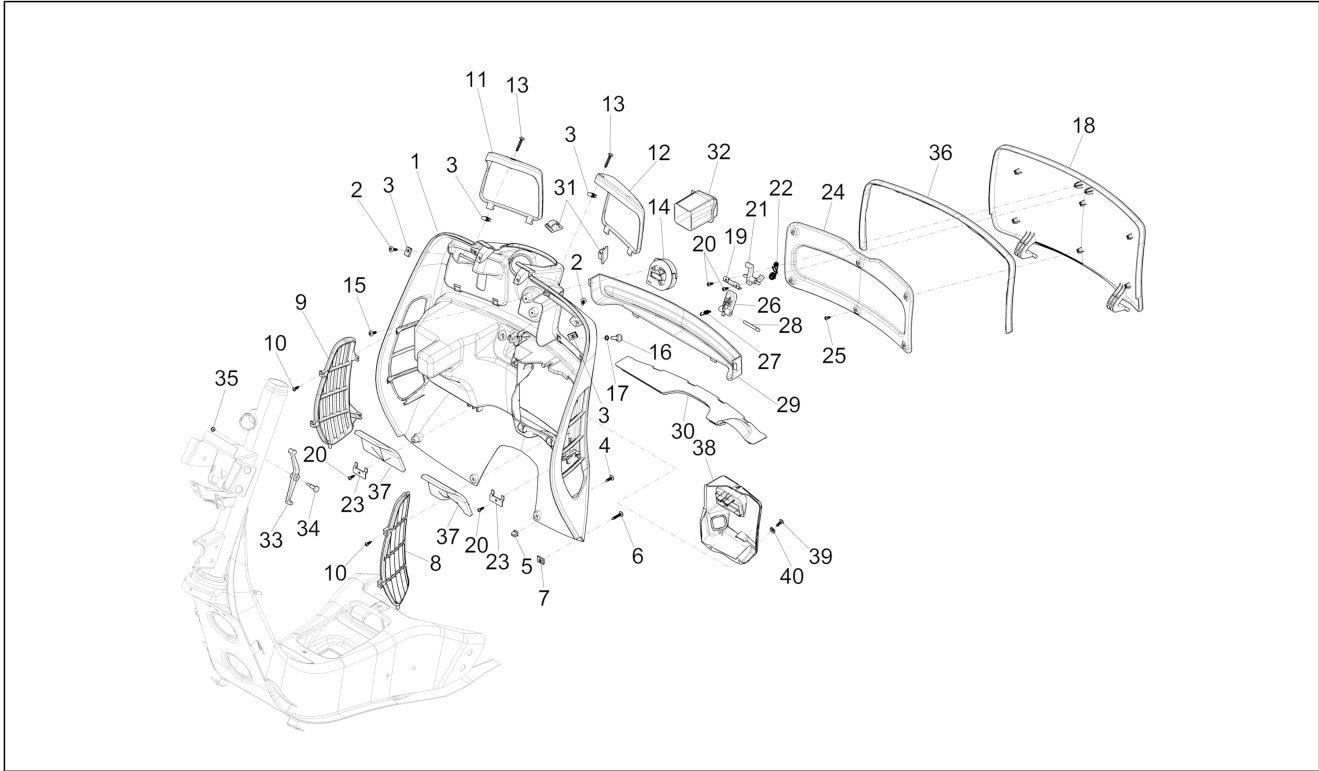

Vespa GTS 300
EVGD000US1 Vespa Super GTS 300 4T 4V ie ABS E3- E4
2014-2017 (NAFTA)

Chassis prefix: ZAPM459L, ZAPMA39L
Engine prefix: M458M, MA33M

Group	Frame - Plastic parts - Coachwork
Code	02.30
Description	Front glove-box - Knee-guard panel
Service	1

Pos.	Code	Description	Qty	Variants
				Colour:Shiny Black[94] Model version:Super[Super] Colour:Shiny Black[94] Model version:Super[Super] Colour:Matt grey[707/C] Model version:Supersport[Supersport] Colour:Matt yellow [974/A] Model version:Supersport[Supersport] Colour:White[544] Model version:Super[Super] Colour:Blue[261/A] Model version:Super[Super] Colour:Matt Black[85/B] Model version:Supersport[Supersport] Colour:White[544] Model version:Super[Super] Colour:Shiny Black[94] Model version:Super[Super] Colour:White[544] Model version:Super[Super] Colour:DRAGON RED[894] Model version:Super[Super] Colour:Verde Gem[341/A] Model version:Super[Super] Colour:Technical/titanium grey[742/B] Model version:Supersport[Supersport] Colour:DRAGON RED[894] Model version:Super[Super] Colour:Matt grey[707/C] Model version:Supersport[Supersport] Colour:Matt grey[707/C] Model version:Supersport[Supersport] Colour:Blue[261/A] Model version:Super[Super] Colour:DRAGON RED[894] Model version:Super[Super] Colour:Shiny Black[94] Model version:Super[Super]