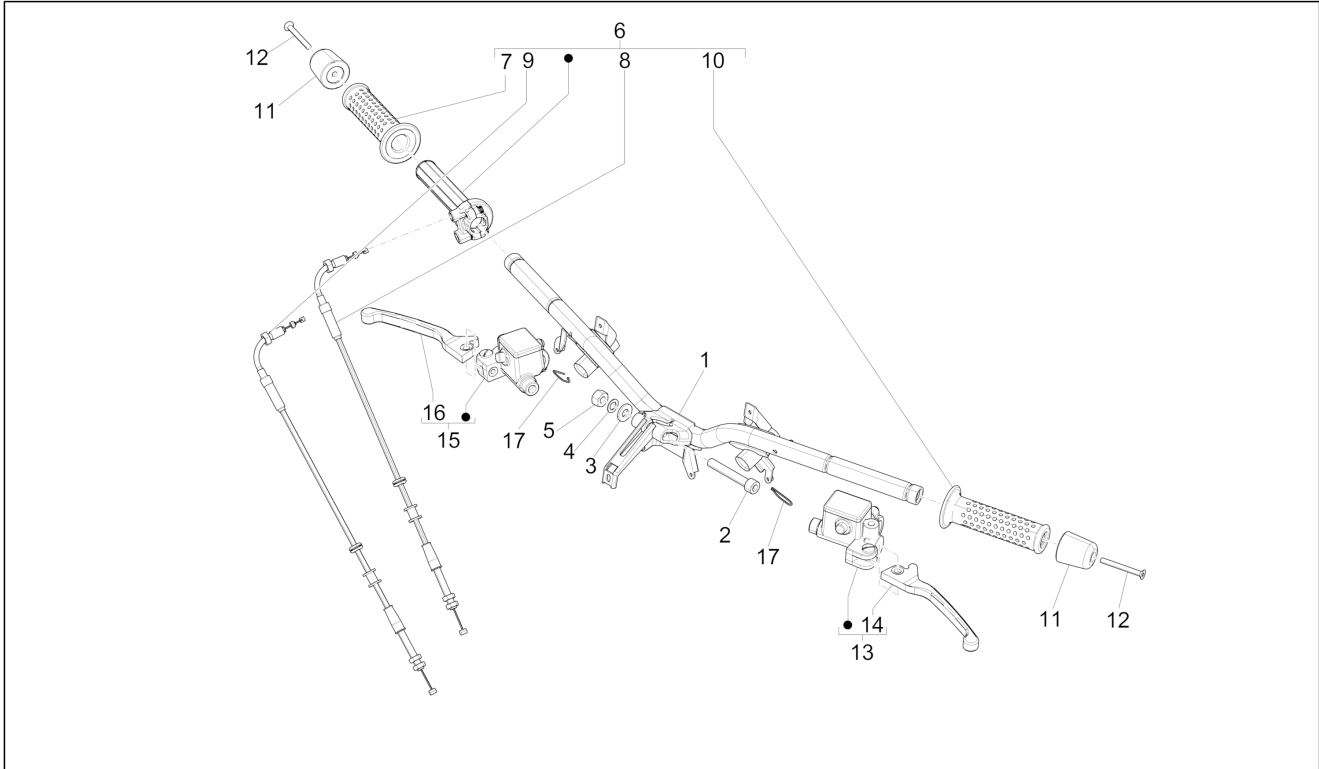

Vespa GTS 300
EVGD000US1 Vespa Super GTS 300 4T 4V ie ABS E3- E4
2014-2017 (NAFTA)

Chassis prefix: ZAPM459L, ZAPMA39L
Engine prefix: M458M, MA33M

Group	Handlebars/Steering
Code	03.06
Description	Handlebars - Master cil.
Service	1

Pos.	Code	Description	Qty	Variants
				Model version:Super[Super] Colour:DRAGON RED[894] Model version:Super[Super] Colour:Verde Gem[341/A] Model version:Super[Super] Colour:Shiny Black[94] Model version:Super[Super] Colour:Matt grey[707/C] Model version:Supersport[Supersport] Colour:Matt yellow [974/A] Model version:Supersport[Supersport] Colour:White[544] Model version:Super[Super] Colour:DRAGON RED[894] Model version:Super[Super] Colour:Verde Gem[341/A] Model version:Super[Super] Colour:Shiny Black[94] Model version:Super[Super] Colour:Matt grey[707/C] Model version:Supersport[Supersport] Colour:Matt yellow [974/A] Model version:Supersport[Supersport] Colour:White[544] Model version:Super[Super] Colour:DRAGON RED[894] Model version:Super[Super] Colour:Verde Gem[341/A] Model version:Super[Super] Colour:Shiny Black[94] Model version:Super[Super] Colour:Matt grey[707/C] Model version:Supersport[Supersport] Colour:Matt yellow [974/A] Model version:Supersport[Supersport] Colour:White[544] Model version:Super[Super] Colour:DRAGON RED[894]