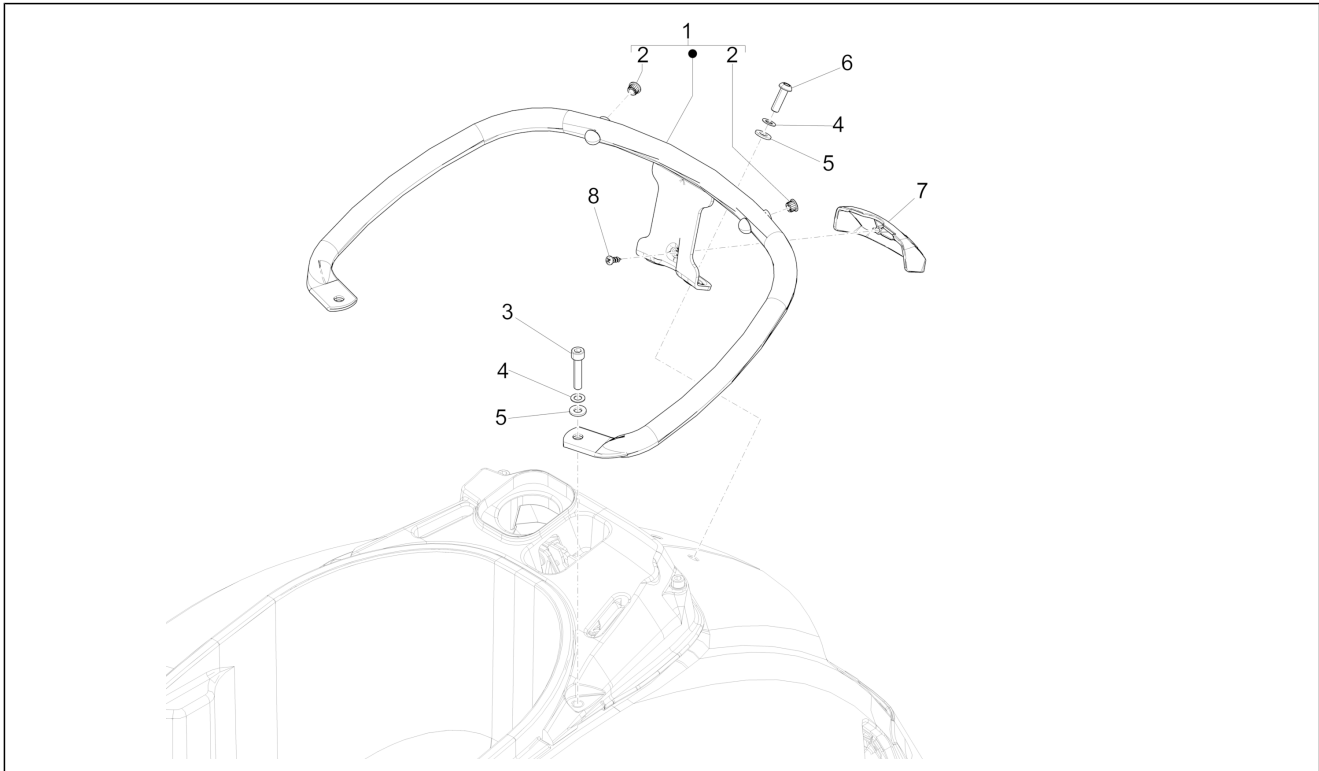

Group	Frame - Plastic parts - Coachwork
Code	02.44
Description	Rear luggage rack
Service	1

Pos.	Code	Description	Qty	Variants
1	1B000654	Complete luggage carrier handle	1	
2	623561	Handle plug	2	
3	319538	Hex socket screw M6x30	2	
4	012533	Notched washer 6,6x11x0	4	
5	013777	Washer 6.4x13x1.5	4	
6	623920	screw torx	2	
7	623336	Saddle rear cover	1	
8	268596	Plug screw	1