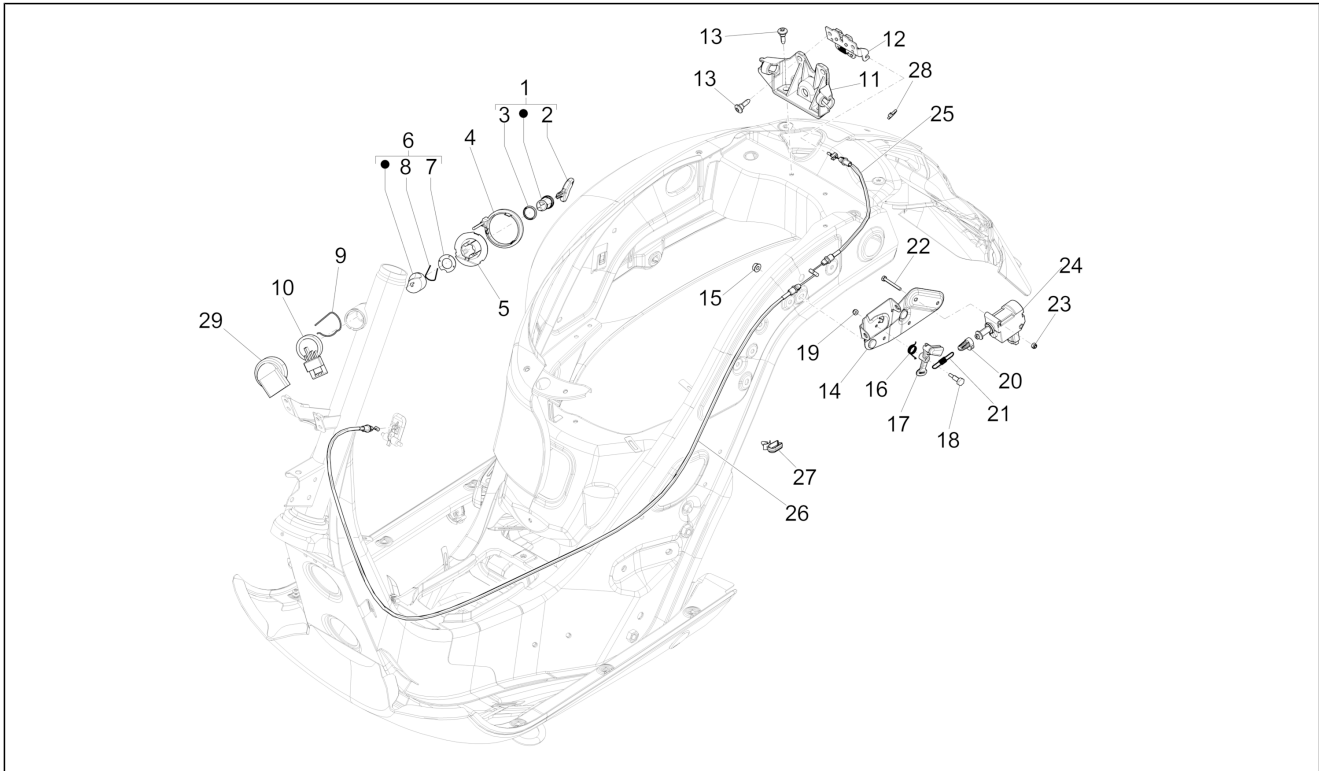

Group	Frame - Plastic parts - Coachwork
Code	02.46
Description	Locks
Service	1

Pos.	Code	Description	Qty	Variants
1	577454	Cylinder with keys	1	
2	573426	Hewn key with transponder Giobert	1	
2	656873	Hewn key with transponder Minda	1	
3	298731	Gasket ring	1	
4	638534	Immobilizer antenna	1	
5	1B002607	Lock body	1	
6	298903	Complete lock block	1	
7	298594	Flat washer	1	
8	298838	Cylinder retainer spring	1	
9	253937	Spring	1	
10	643132	Key switch	1	
11	577456	Bracket	1	
12	CM023703	Saddle lock	1	
13	575249	Metric screw TBC	4	
14	577471	plate	1	
15	288245	Self locking nut M6	2	
16	577131	Spring	1	
17	577129	Lever	1	
18	299972	Special screw	1	
19	577620	Self locking nut	1	
20	577128	Joint	1	
21	620415	Spring	1	
22	584121	Hexagonal-head screw	2	
23	577620	Self locking nut	2	
24	582990	Solenoid valve	1	
25	CM012811	Saddle cable	1	
26	CM012813	Seat emergency opening transmission	1	
27	217280	Hose clamp	1