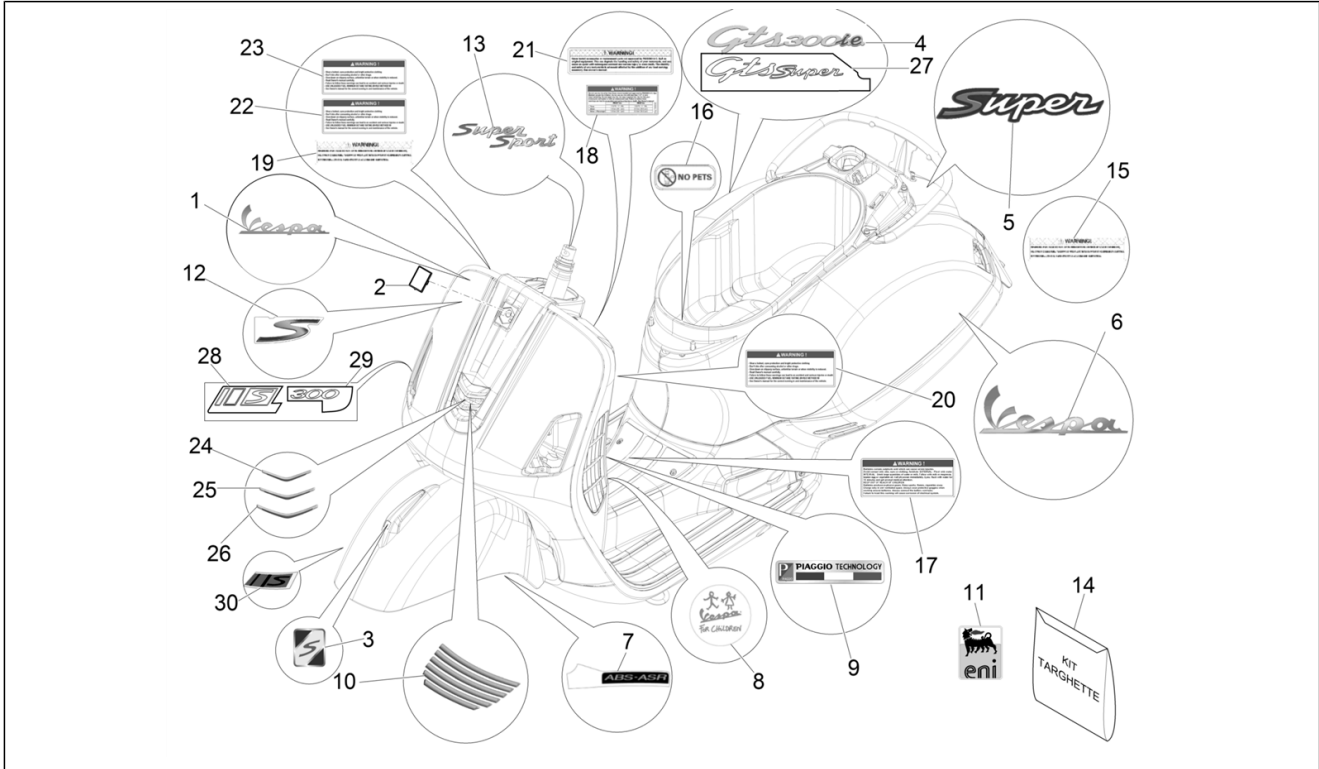

Group	Frame - Plastic parts - Coachwork
Code	02.38
Description	Plates - Emblems
Service	1

Pos.	Code	Description	Qty	Variants
				Model version:Supersport[Supersport] Colour:DRAGON RED[894] Model version:Super[Super] Colour:Blue[261/A] Model version:Super[Super] Colour:DRAGON RED[894] Model version:Super[Super] Colour:Shiny Black[94] Model version:Super[Super] Colour:White[544] Model version:Super[Super] Colour:Blue[261/A] Model version:Super[Super] Colour:Matt Black[85/B] Model version:Supersport[Supersport] Colour:White[544] Model version:Super[Super] Colour:Shiny Black[94] Model version:Super[Super] Colour:Matt grey[707/C] Model version:Supersport[Supersport] Colour:Technical/titanium grey[742/B] Model version:Supersport[Supersport] Colour:Matt grey[707/C] Model version:Supersport[Supersport] Colour:DRAGON RED[894] Model version:Super[Super] Colour:Blue[261/A] Model version:Super[Super] Colour:DRAGON RED[894] Model version:Super[Super] Colour:Shiny Black[94] Model version:Super[Super] Colour:White[544] Model version:Super[Super] Colour:Blue[261/A] Model version:Super[Super] Colour:Matt Black[85/B]