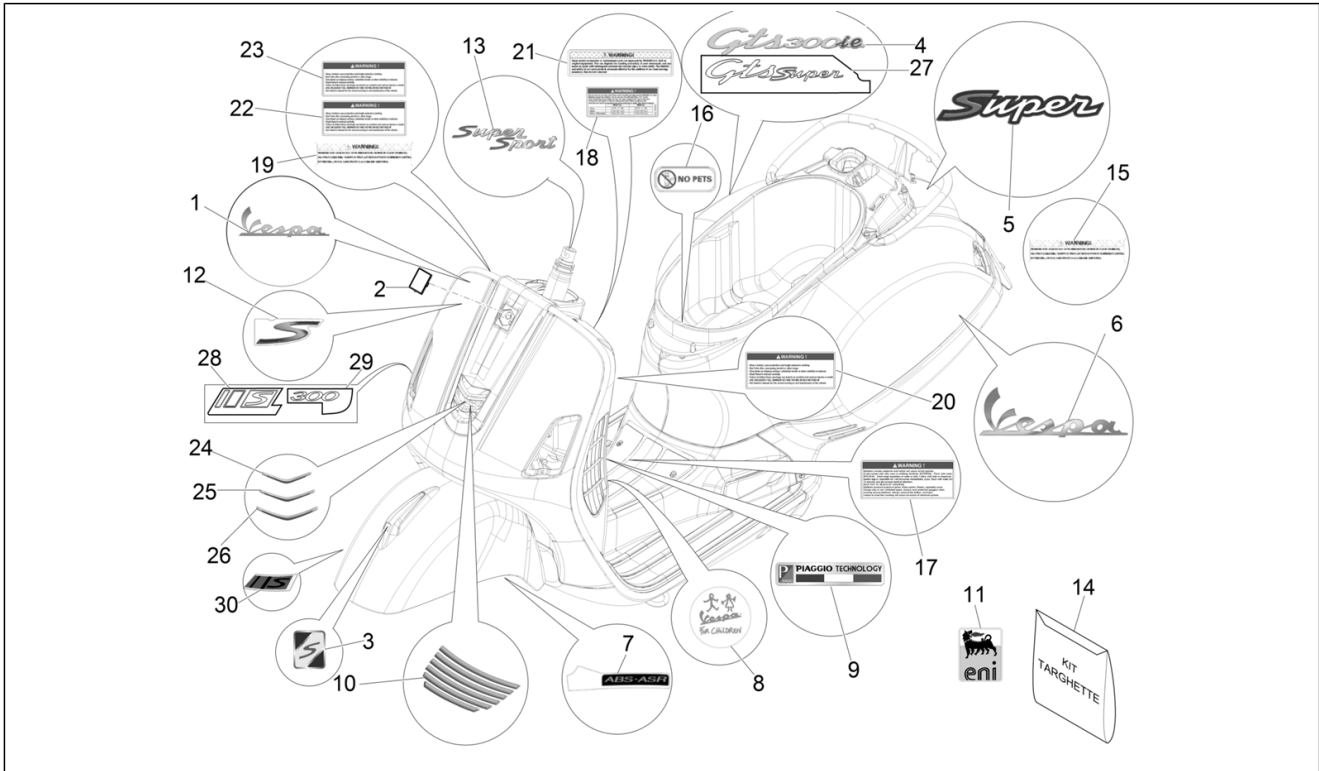

Vespa GTS 300
EVGD000US1 Vespa Super GTS 300 4T 4V ie ABS E3- E4
2014-2017 (NAFTA)

Chassis prefix: ZAPM459L, ZAPMA39L
Engine prefix: M458M, MA33M

Group	Frame - Plastic parts - Coachwork
Code	02.38
Description	Plates - Emblems
Service	1

Pos.	Code	Description	Qty	Variants
				Model version:Super[Super] Colour:Blue[261/A] Model version:Super[Super] Colour:DRAGON RED[894] Model version:Super[Super] Colour:Shiny Black[94] Model version:Super[Super] Colour:Shiny Black[94] Model version:Super[Super] Colour:Matt grey[707/C] Model version:Supersport[Supersport] Colour:Matt yellow [974/A] Model version:Supersport[Supersport] Colour:White[544] Model version:Super[Super] Colour:Blue[261/A] Model version:Super[Super] Colour:White[544] Model version:Super[Super] Colour:Shiny Black[94] Model version:Super[Super] Colour:White[544] Model version:Super[Super] Colour:DRAGON RED[894] Model version:Super[Super] Colour:Verde Gem[341/A] Model version:Super[Super] Colour:Technical/titanium grey[742/B] Model version:Supersport[Supersport] Colour:DRAGON RED[894] Model version:Super[Super] Colour:Blue[261/A] Model version:Super[Super] Colour:DRAGON RED[894] Model version:Super[Super] Colour:Shiny Black[94] Model version:Super[Super] Colour:Shiny Black[94]