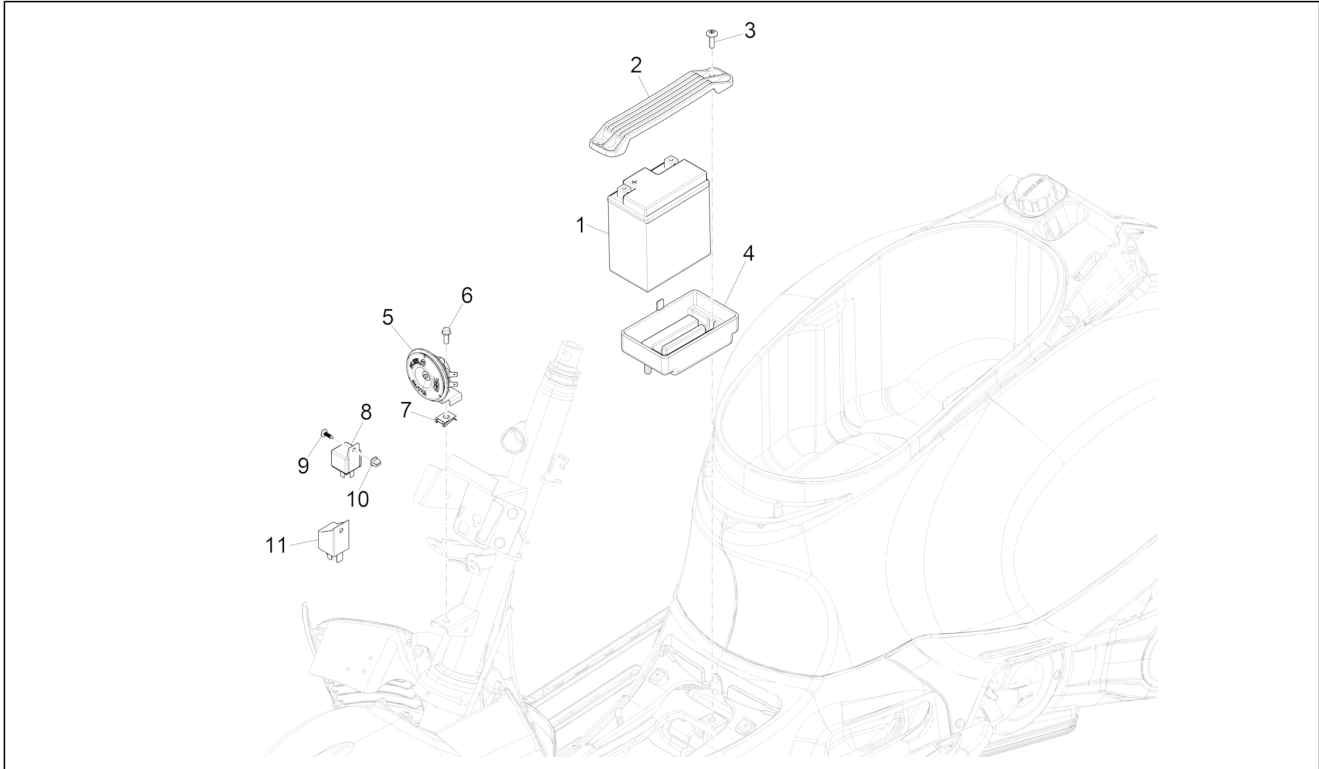

Group	Electrical system
Code	06.05
Description	Remote control switches - Battery - Horn
Service	1

Pos.	Code	Description	Qty	Variants
				Colour:Matt grey[707/C] Model version:Supersport[Supersport] Colour:Matt yellow [974/A] Model version:Supersport[Supersport] Colour:White[544] Model version:Super[Super] Colour:DRAGON RED[894] Model version:Super[Super] Colour:Verde Gem[341/A] Model version:Super[Super] Colour:Shiny Black[94] Model version:Super[Super] Colour:Matt grey[707/C] Model version:Supersport[Supersport] Colour:Matt yellow [974/A] Model version:Supersport[Supersport] Colour:White[544] Model version:Super[Super] Colour:DRAGON RED[894] Model version:Super[Super] Colour:Verde Gem[341/A] Model version:Super[Super] Colour:Shiny Black[94] Model version:Super[Super] Colour:Matt grey[707/C] Model version:Supersport[Supersport] Colour:Matt yellow [974/A] Model version:Supersport[Supersport] Colour:White[544] Model version:Super[Super] Colour:DRAGON RED[894] Model version:Super[Super] Colour:Verde Gem[341/A] Model version:Super[Super] Colour:Shiny Black[94] Model version:Super[Super] Colour:Matt grey[707/C] Model version:Supersport[Supersport]