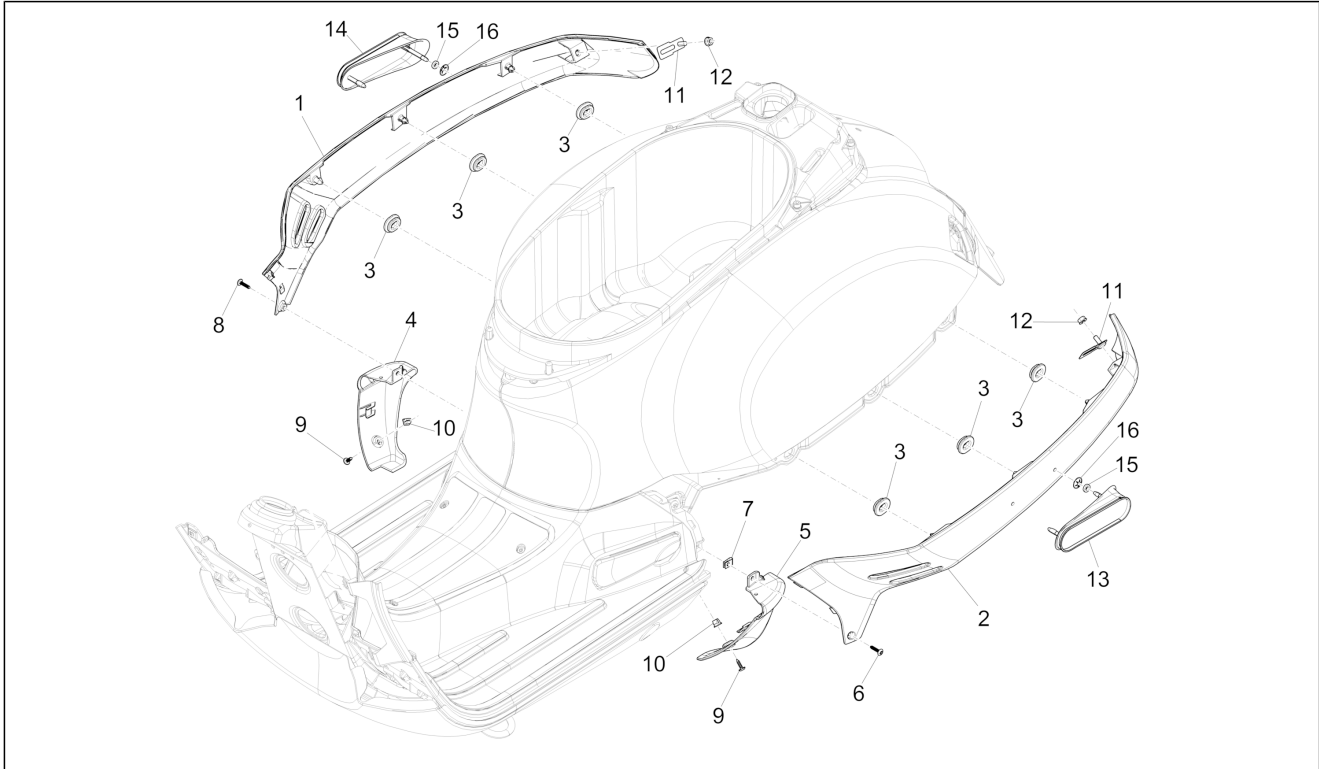

Group	Frame - Plastic parts - Coachwork
Code	02.32
Description	Side cover - Spoiler
Service	1

Pos.	Code	Description	Qty	Variants
				Model version:Super[Super] Colour:DRAGON RED[894] Model version:Super[Super] Colour:DRAGON RED[894] Model version:Super[Super] Colour:DRAGON RED[894] Model version:Super[Super] Colour:DRAGON RED[894] Model version:Super[Super] Colour:DRAGON RED[894] Model version:Super[Super] Colour:DRAGON RED[894] Model version:Super[Super] Colour:DRAGON RED[894] Model version:Super[Super] Colour:DRAGON RED[894] Model version:Super[Super] Colour:DRAGON RED[894]
1	62113800EZ	Right side cover	1	Colour:Technical/titanium grey[742/B] Model version:Supersport[Supersport]
1	62113800NL	Right side cover	1	Colour:Matt Black[85/B] Model version:Supersport[Supersport]
1	62113800DQ	Right side cover	1	Colour:Blue[261/A] Model version:Super[Super] Colour:Blue[261/A] Model version:Super[Super] Colour:Blue[261/A] Model version:Super[Super] Colour:Blue[261/A] Model version:Super[Super]
1	621138	Right side cover	1	
1	62113800BR	Right side cover	1	Colour:White[544] Model version:Super[Super] Colour:White[544] Model version:Super[Super] Colour:White[544] Model version:Super[Super]