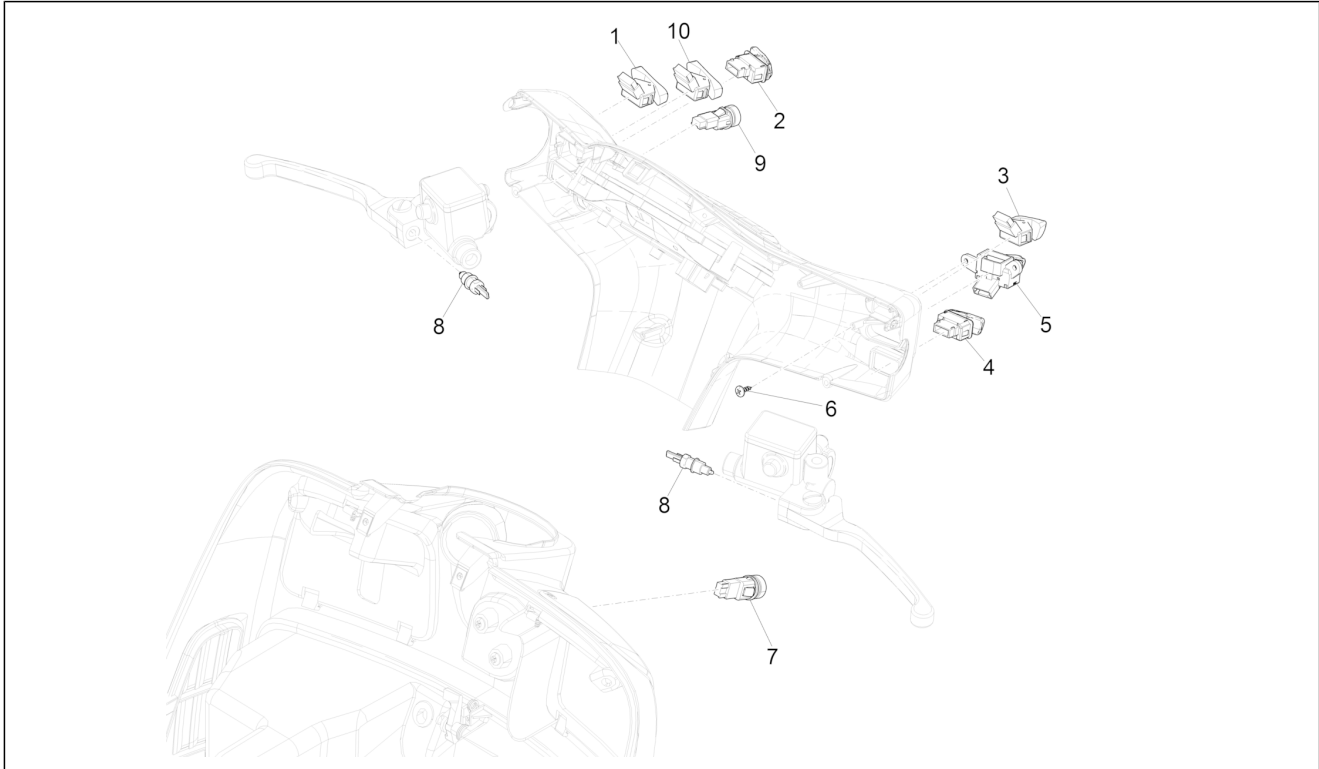

Group	Electrical system
Code	06.01
Description	Selectors - Switches - Buttons
Service	1

Pos.	Code	Description	Qty	Variants
1	584599	Engine stop switch	1	
2	641609	Starter button	1	
3	641761	Headlight selector	1	
3	294877	Headlight selector	1	Colour:Shiny Black[94] Model version:Super[Super] Colour:Matt grey[707/C] Model version:Supersport[Supersport] Colour:Matt yellow [974/A] Model version:Supersport[Supersport] Colour:White[544] Model version:Super[Super] Colour:DRAGON RED[894] Model version:Super[Super] Colour:Verde Gem[341/A] Model version:Super[Super] Colour:Shiny Black[94] Model version:Super[Super] Colour:Matt grey[707/C] Model version:Supersport[Supersport] Colour:Matt yellow [974/A] Model version:Supersport[Supersport] Colour:White[544] Model version:Super[Super] Colour:DRAGON RED[894] Model version:Super[Super] Colour:Verde Gem[341/A] Model version:Super[Super] Colour:Shiny Black[94] Model version:Super[Super] Colour:Matt grey[707/C] Model version:Supersport[Supersport] Colour:Matt yellow [974/A] Model version:Supersport[Supersport] Colour:White[544] Model version:Super[Super] Colour:DRAGON RED[894] Model version:Super[Super]