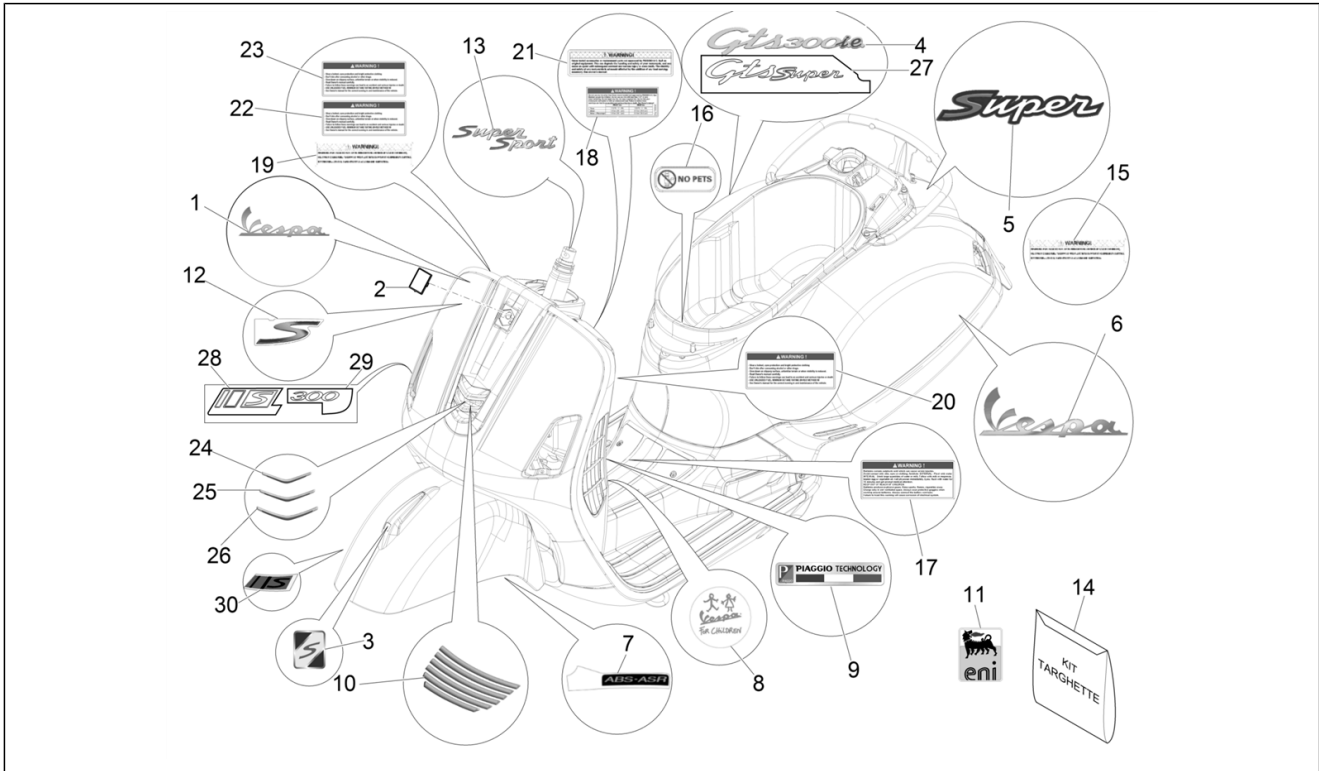

Group	Frame - Plastic parts - Coachwork
Code	02.38
Description	Plates - Emblems
Service	1

Pos.	Code	Description	Qty	Variants
				Colour:Verde Gem[341/A] Model version:Super[Super] Colour:Shiny Black[94] Model version:Super[Super] Colour:Matt grey[707/C] Model version:Supersport[Supersport] Colour:Matt yellow [974/A] Model version:Supersport[Supersport] Colour:White[544] Model version:Super[Super] Colour:DRAGON RED[894] Model version:Super[Super] Colour:Verde Gem[341/A] Model version:Super[Super] Colour:Shiny Black[94] Model version:Super[Super] Colour:Matt grey[707/C] Model version:Supersport[Supersport] Colour:Matt yellow [974/A] Model version:Supersport[Supersport] Colour:White[544] Model version:Super[Super] Colour:DRAGON RED[894] Model version:Super[Super] Colour:Verde Gem[341/A] Model version:Super[Super]
30	2H001926000A1	Wheel "S" sticker	1	Colour:Matt grey[707/C] Model version:Supersport[Supersport] Colour:Matt yellow [974/A] Model version:Supersport[Supersport] Colour:Matt grey[707/C] Model version:Supersport[Supersport] Colour:Matt yellow [974/A] Model version:Supersport[Supersport]