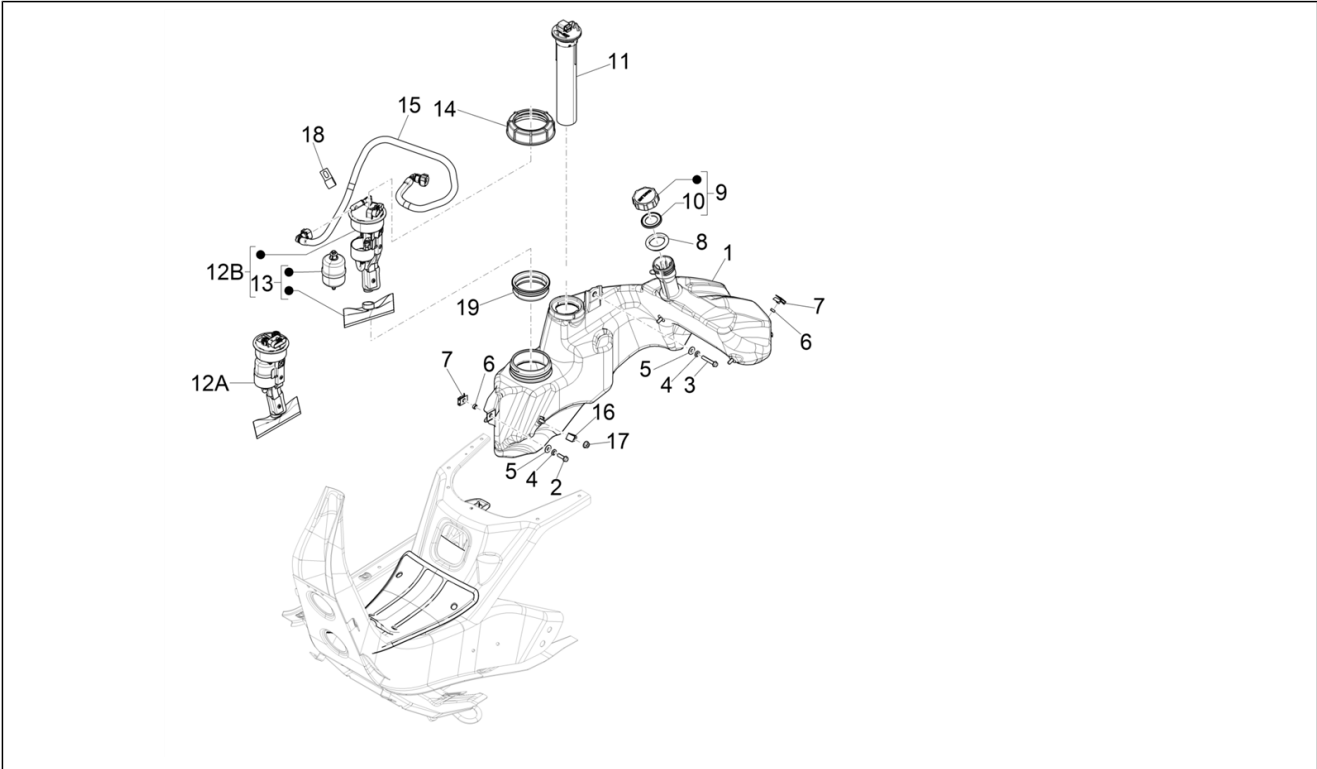

Vespa GTS 300
EVGD000US1 Vespa Super GTS 300 4T 4V ie ABS E3- E4
2014-2017 (NAFTA)

Chassis prefix: ZAPM459L, ZAPMA39L
Engine prefix: M458M, MA33M

Group	Frame - Plastic parts - Coachwork
Code	02.47
Description	Fuel tank
Service	1

Pos.	Code	Description	Qty	Variants
				Model version:Super[Super] Colour:Shiny Black[94] Model version:Super[Super] Colour:Matt grey[707/C] Model version:Supersport[Supersport] Colour:Matt yellow [974/A] Model version:Supersport[Supersport] Colour:White[544] Model version:Super[Super] Colour:DRAGON RED[894] Model version:Super[Super] Colour:Verde Gem[341/A] Model version:Super[Super] Colour:Shiny Black[94] Model version:Super[Super] Colour:Matt grey[707/C] Model version:Supersport[Supersport] Colour:Matt yellow [974/A] Model version:Supersport[Supersport] Colour:White[544] Model version:Super[Super] Colour:DRAGON RED[894] Model version:Super[Super] Colour:Verde Gem[341/A] Model version:Super[Super] Colour:Shiny Black[94] Model version:Super[Super] Colour:Matt grey[707/C] Model version:Supersport[Supersport] Colour:Matt yellow [974/A] Model version:Supersport[Supersport] Colour:White[544] Model version:Super[Super] Colour:DRAGON RED[894] Model version:Super[Super] Colour:Verde Gem[341/A] Model version:Super[Super] Colour:Shiny Black[94]