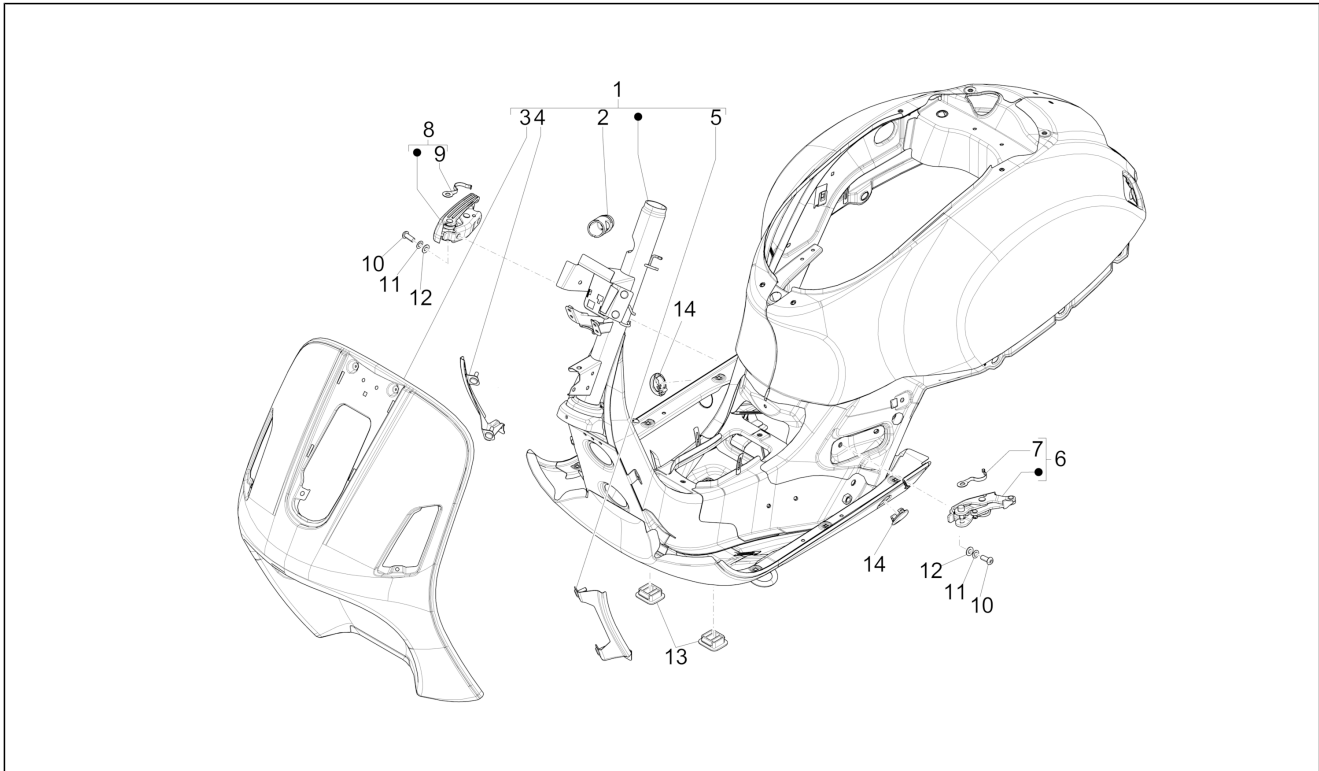

Group	Frame - Plastic parts - Coachwork
Code	02.01
Description	Frame/bodywork
Service	1

Pos.	Code	Description	Qty	Variants
1	1B000863000EZ	Painted body with u.p.	1	Colour:Technical/titanium grey[742/B] Model version:Supersport[Supersport]
1	1B0008635000DQ	Painted body with u.p.	1	Colour:Blue[261/A] Model version:Super[Super] Colour:Blue[261/A] Model version:Super[Super] Colour:Blue[261/A] Model version:Super[Super] Colour:Blue[261/A] Model version:Super[Super]
1	1B000837500BR	Painted body with u.p.	1	Colour:White[544] Model version:Super[Super] Colour:White[544] Model version:Super[Super] Colour:White[544] Model version:Super[Super] Colour:White[544] Model version:Super[Super]
1	1B000863500090	Painted body with u.p.	1	Colour:Shiny Black[94] Model version:Super[Super] Colour:Shiny Black[94] Model version:Super[Super] Colour:Shiny Black[94] Model version:Super[Super] Colour:Shiny Black[94] Model version:Super[Super]
1	1B000863500HQ	Painted body with u.p.	1	Colour:Matt grey[707/C] Model version:Supersport[Supersport] Colour:Matt grey[707/C] Model version:Supersport[Supersport] Colour:Matt grey[707/C] Model version:Supersport[Supersport] Colour:Matt grey[707/C] Model version:Supersport[Supersport]
1	1B0008635	Body with U.P.	1	
1	1B0008635000NL	Painted body with u.p.	1	Colour:Matt Black[85/B]