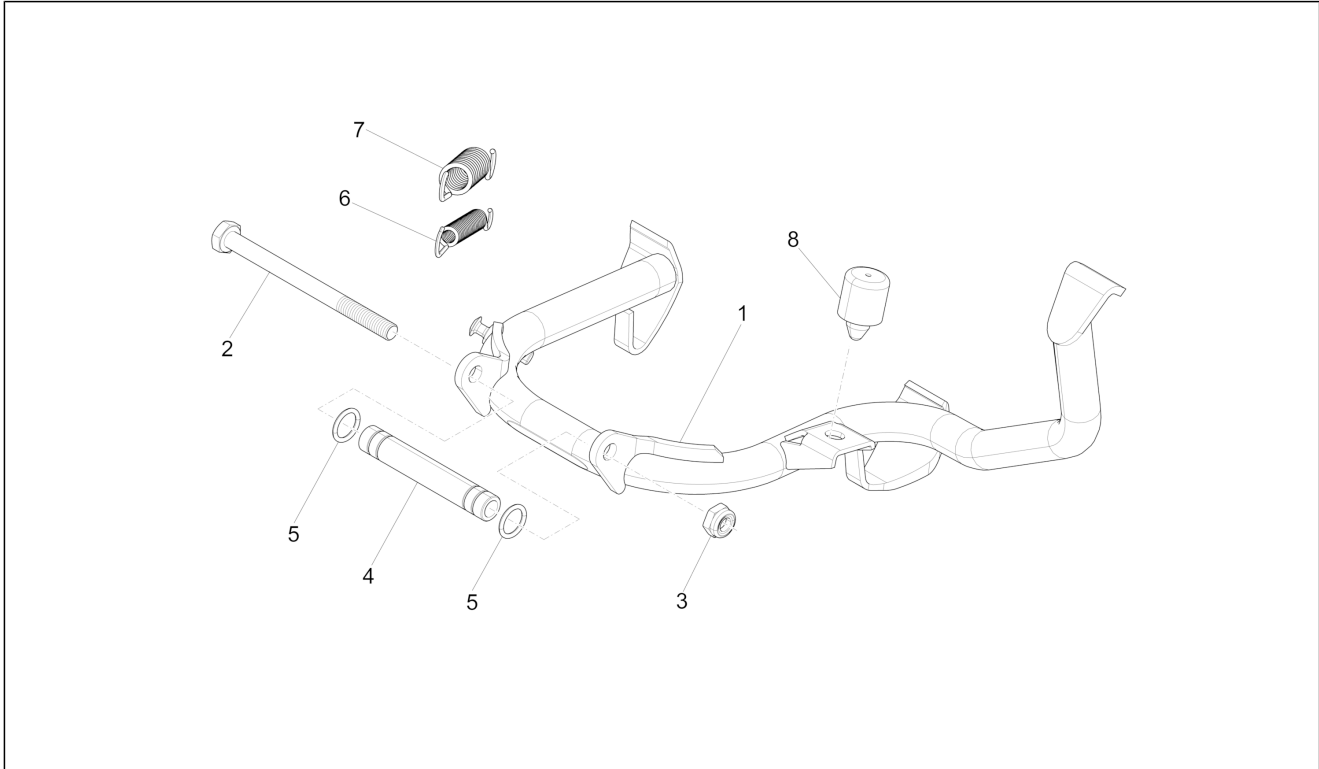

Group	Frame - Plastic parts - Coachwork
Code	02.25
Description	Stand/s
Service	1

Pos.	Code	Description	Qty	Variants
1	1C0006864	Centre stand with I.P.	1	
1	1C002612	Centre stand with I.P.	1	Colour:Shiny Black[94] Model version:Super[Super] Colour:Matt grey[707/C] Model version:Supersport[Supersport] Colour:Matt yellow [974/A] Model version:Supersport[Supersport] Colour:White[544] Model version:Super[Super] Colour:DRAGON RED[894] Model version:Super[Super] Colour:Verde Gem[341/A] Model version:Super[Super] Colour:Shiny Black[94] Model version:Super[Super] Colour:Matt grey[707/C] Model version:Supersport[Supersport] Colour:Matt yellow [974/A] Model version:Supersport[Supersport] Colour:White[544] Model version:Super[Super] Colour:DRAGON RED[894] Model version:Super[Super] Colour:Verde Gem[341/A] Model version:Super[Super] Colour:Shiny Black[94] Model version:Super[Super] Colour:Matt grey[707/C] Model version:Supersport[Supersport] Colour:Matt yellow [974/A] Model version:Supersport[Supersport] Colour:White[544] Model version:Super[Super] Colour:DRAGON RED[894] Model version:Super[Super] Colour:Verde Gem[341/A] Model version:Super[Super]