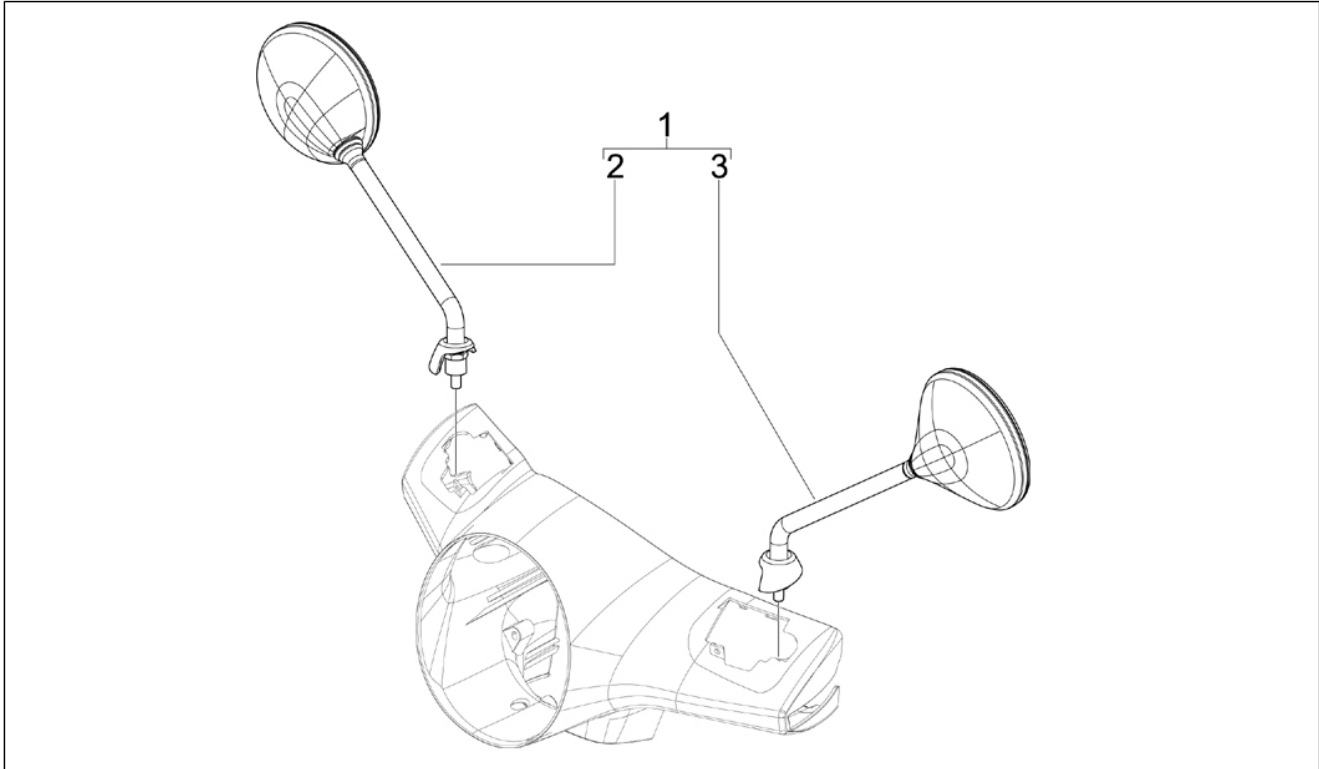

Group	Frame - Plastic parts - Coachwork
Code	02.45
Description	Driving mirror/s
Service	1

Pos.	Code	Description	Qty	Variants
1	57323R	Mirror couple	1	
2	CM073408	RH rearview mirror (Fu Hwa)	1	
2	CM073422	RH rear view mirror (Fu Hwa)	1	
2	CM073428	RH rearview mirror	1	Colour:Shiny Black[94] Model version:Super[Super] Colour:Matt grey[707/C] Model version:Supersport[Supersport] Colour:Matt yellow [974/A] Model version:Supersport[Supersport] Colour:White[544] Model version:Super[Super] Colour:DRAGON RED[894] Model version:Super[Super] Colour:Verde Gem[341/A] Model version:Super[Super] Colour:Shiny Black[94] Model version:Super[Super] Colour:Matt grey[707/C] Model version:Supersport[Supersport] Colour:Matt yellow [974/A] Model version:Supersport[Supersport] Colour:White[544] Model version:Super[Super] Colour:DRAGON RED[894] Model version:Super[Super] Colour:Verde Gem[341/A] Model version:Super[Super] Colour:Shiny Black[94] Model version:Super[Super] Colour:Matt grey[707/C] Model version:Supersport[Supersport] Colour:Matt yellow [974/A] Model version:Supersport[Supersport] Colour:White[544] Model version:Super[Super] Colour:DRAGON RED[894] Model version:Super[Super]