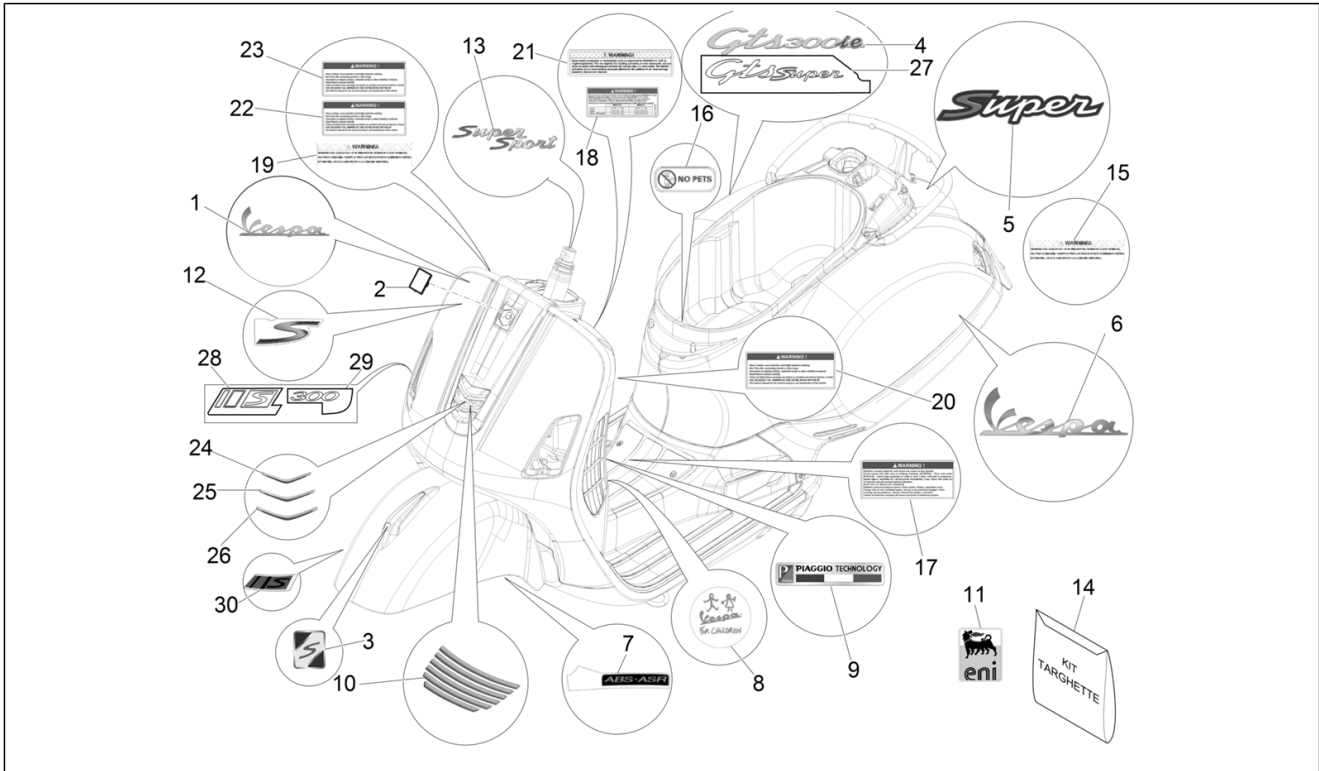

Group	Frame - Plastic parts - Coachwork
Code	02.38
Description	Plates - Emblems
Service	1

Pos.	Code	Description	Qty	Variants
				Model version:Super[Super] Colour:Shiny Black[94] Model version:Super[Super] Colour:Shiny Black[94] Model version:Super[Super] Colour:White[544] Model version:Super[Super] Colour:Blue[261/A] Model version:Super[Super] Colour:White[544] Model version:Super[Super] Colour:Shiny Black[94] Model version:Super[Super] Colour:White[544] Model version:Super[Super] Colour:DRAGON RED[894] Model version:Super[Super] Colour:Verde Gem[341/A] Model version:Super[Super] Colour:DRAGON RED[894] Model version:Super[Super] Colour:Blue[261/A] Model version:Super[Super] Colour:DRAGON RED[894] Model version:Super[Super] Colour:Shiny Black[94] Model version:Super[Super] Colour:Shiny Black[94] Model version:Super[Super] Colour:White[544] Model version:Super[Super] Colour:Blue[261/A] Model version:Super[Super] Colour:White[544] Model version:Super[Super] Colour:Shiny Black[94] Model version:Super[Super] Colour:White[544]