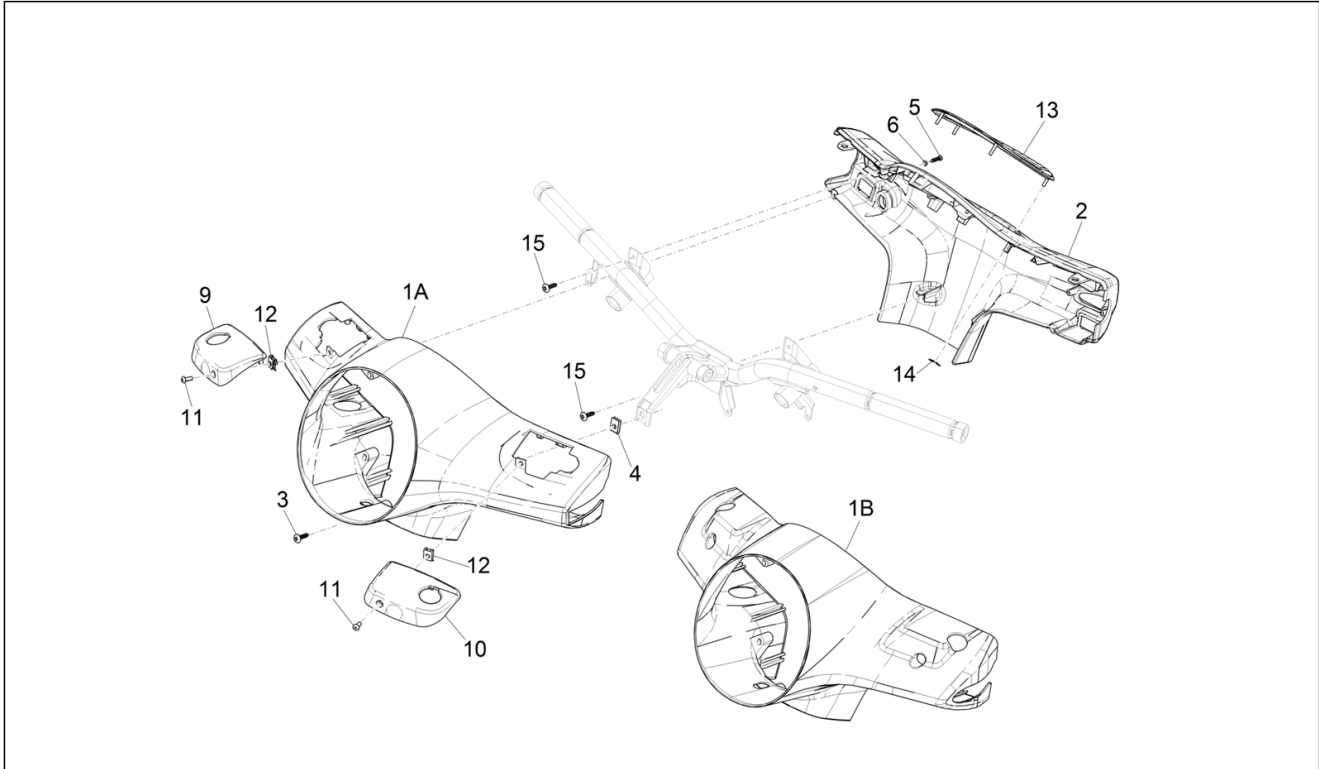

Group	Handlebars/Steering
Code	03.01
Description	Handlebars coverages
Service	1

Pos.	Code	Description	Qty	Variants
				Model version:Supersport[Supersport]
10	59967800HQ	LH pump cover	1	Colour:Matt grey[707/C] Model version:Supersport[Supersport] Colour:Matt grey[707/C] Model version:Supersport[Supersport] Colour:Matt grey[707/C] Model version:Supersport[Supersport] Colour:Matt grey[707/C] Model version:Supersport[Supersport]
10	59967800DQ	LH pump cover	1	Colour:Blue[261/A] Model version:Super[Super]
10	59967800BR	Left pump cover	1	Colour:White[544] Model version:Super[Super]
10	59967800R7	Left pump cover	1	Colour:DRAGON RED[894] Model version:Super[Super]
11	621914	screw	2	
12	CM017418	Plate	2	
13	1B001096	Instrument panel frame	1	
14	008108	Spring plate	4	
15	CM180701	Self tapping screw D4x16	4	
1A	1B001185000HQ	Front handlebars cover	1	Colour:Matt grey[707/C] Model version:Supersport[Supersport] Colour:Matt grey[707/C] Model version:Supersport[Supersport] Colour:Matt grey[707/C] Model version:Supersport[Supersport] Colour:Matt grey[707/C] Model version:Supersport[Supersport]
1A	65268100DQ	Front handlebars cover	1	Colour:Blue[261/A] Model version:Super[Super]
1A	65268100R7	Front handlebars cover	1	Colour:DRAGON RED[894] Model version:Super[Super]
1A	1B001185	Front handlebars cover	1