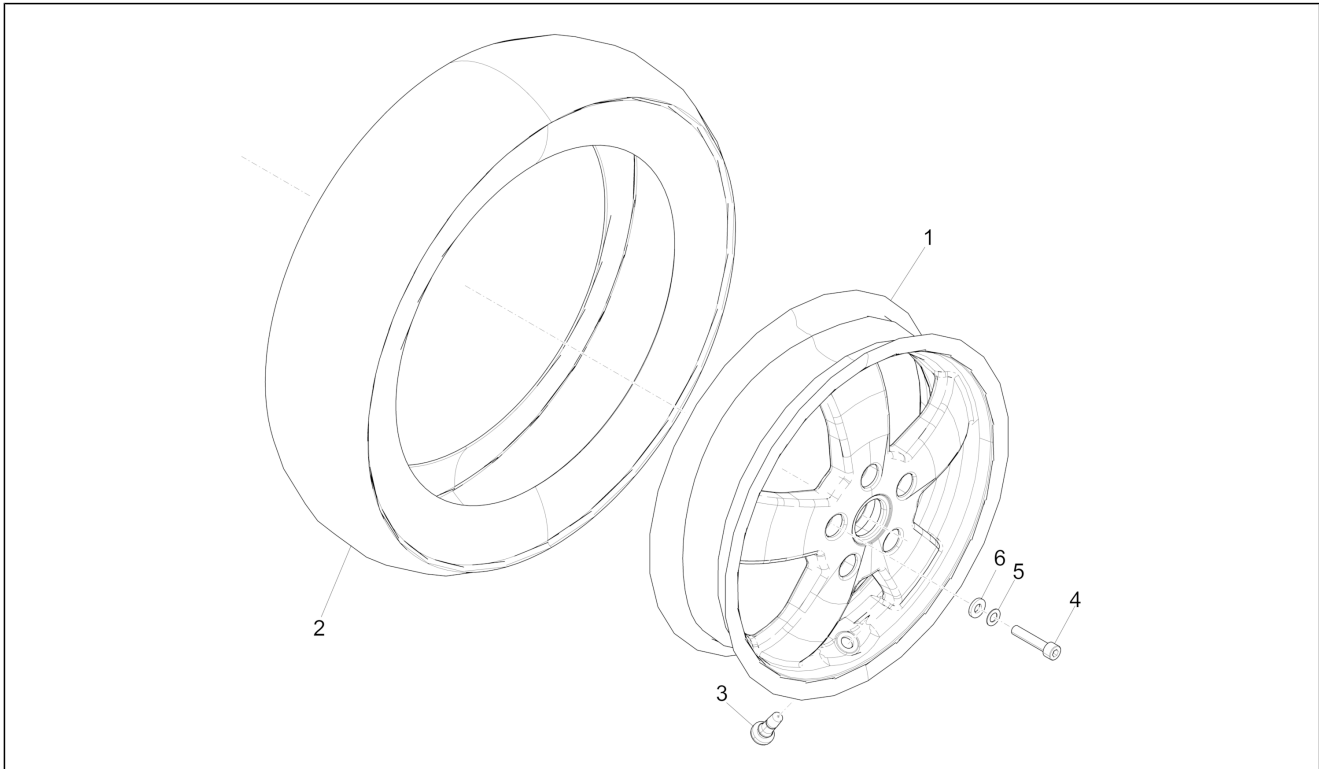

Group	Suspensions - Wheels
Code	04.11
Description	Front wheel
Service	1

Pos.	Code	Description	Qty	Variants
1	1C000782	Wheel 3.00x12"	1	
1	1C00285900090	Front wheel complete 3.00x12"	1	Colour:Matt grey[707/C] Model version:Supersport[Supersport] Colour:Matt yellow [974/A] Model version:Supersport[Supersport] Colour:Matt grey[707/C] Model version:Supersport[Supersport] Colour:Matt yellow [974/A] Model version:Supersport[Supersport]
2	1C000803	Tyre (Sava) 120/70-12"	1	
2	1C000742	Michelin 120/70-12" tyre	1	
3	597679	Tubeless valve	1	
4	149104	Hex socket screw M8x40	5	
5	709047	Spring washer	5	
6	828961	Flat washer 8,2x17x2,5	5