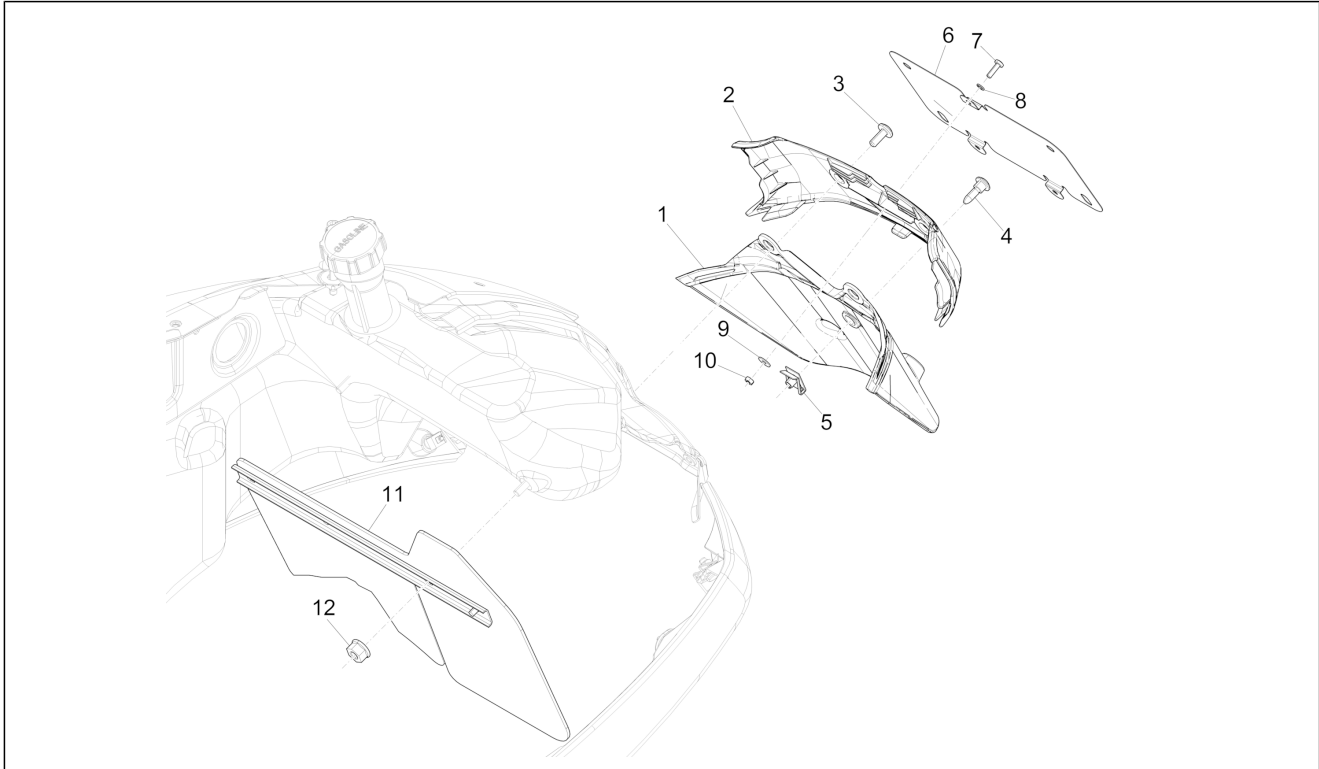

Group	Frame - Plastic parts - Coachwork
Code	02.37
Description	Rear cover - Splash guard
Service	1

Pos.	Code	Description	Qty	Variants
				Colour:Shiny Black[94] Model version:Super[Super] Colour:White[544] Model version:Super[Super] Colour:DRAGON RED[894] Model version:Super[Super] Colour:Verde Gem[341/A] Model version:Super[Super] Colour:Technical/titanium grey[742/B] Model version:Supersport[Supersport] Colour:DRAGON RED[894] Model version:Super[Super] Colour:Matt grey[707/C] Model version:Supersport[Supersport] Colour:Matt grey[707/C] Model version:Supersport[Supersport] Colour:Blue[261/A] Model version:Super[Super] Colour:DRAGON RED[894] Model version:Super[Super] Colour:Shiny Black[94] Model version:Super[Super] Colour:Shiny Black[94] Model version:Super[Super] Colour:Matt grey[707/C] Model version:Supersport[Supersport] Colour:Matt yellow [974/A] Model version:Supersport[Supersport] Colour:White[544] Model version:Super[Super] Colour:Blue[261/A] Model version:Super[Super] Colour:Matt Black[85/B] Model version:Supersport[Supersport] Colour:White[544] Model version:Super[Super] Colour:Shiny Black[94] Model version:Super[Super]