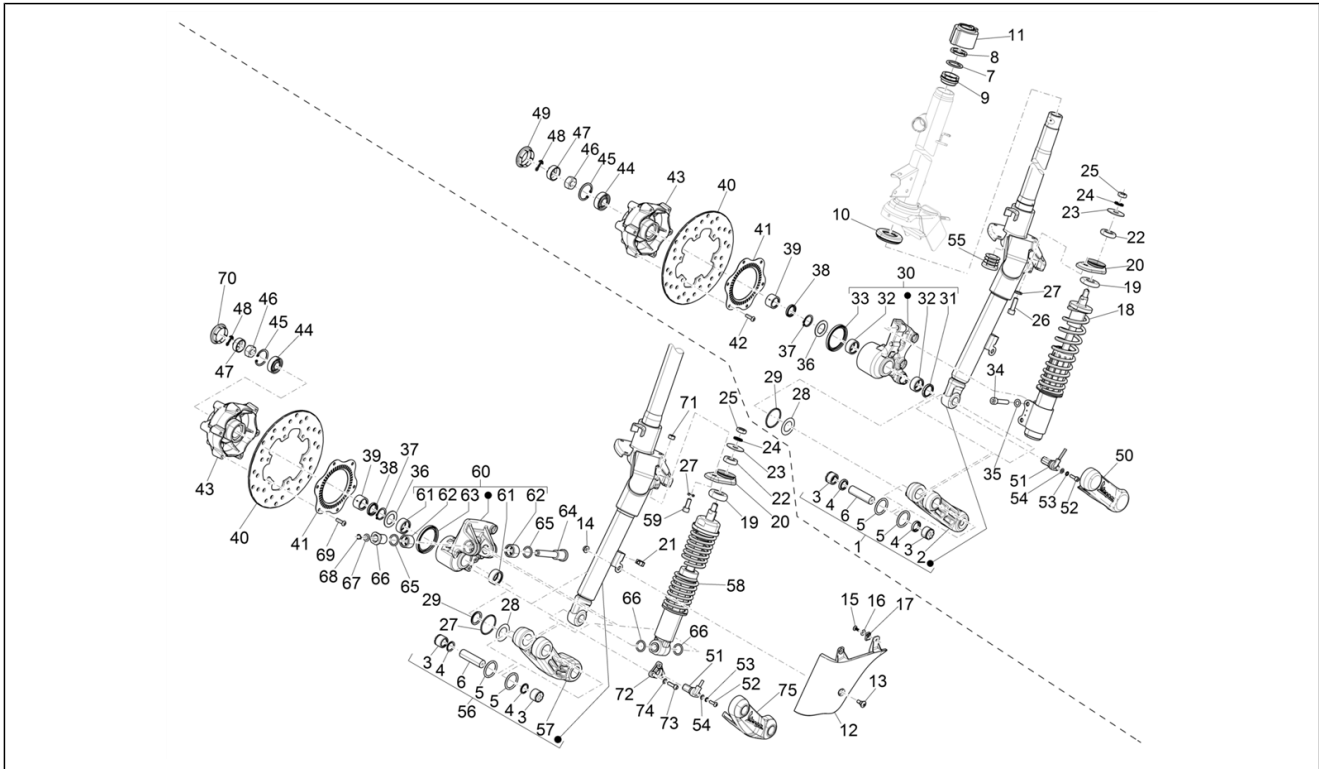

Group	Suspensions - Wheels
Code	04.02
Description	Fork/steering tube - Steering bearing unit
Service	1

Pos.	Code	Description	Qty	Variants
8	650693	Upper thrust ring	1	
9	582787	Steering security plate	1	
10	0111094	Steering tube ring nut	1	
11	582828	Collar	1	
12	1C001153	Front suspension cover	1	
13	CM179301	Screw M6x16	1	
14	288245	Self locking nut M6	1	
15	259349	Screw M4,2x13	2	
16	012528	Washer	2	
17	CM017410	Spring plate	2	
18	56452R	Complete front shock absorber	1	Colour:Shiny Black[94] Model version:Super[Super] Colour:White[544] Model version:Super[Super] Colour:DRAGON RED[894] Model version:Super[Super] Colour:Verde Gem[341/A] Model version:Super[Super] Colour:Shiny Black[94] Model version:Super[Super] Colour:White[544] Model version:Super[Super] Colour:DRAGON RED[894] Model version:Super[Super] Colour:Verde Gem[341/A] Model version:Super[Super] Colour:Shiny Black[94] Model version:Super[Super] Colour:White[544] Model version:Super[Super] Colour:DRAGON RED[894] Model version:Super[Super] Colour:Verde Gem[341/A] Model version:Super[Super]