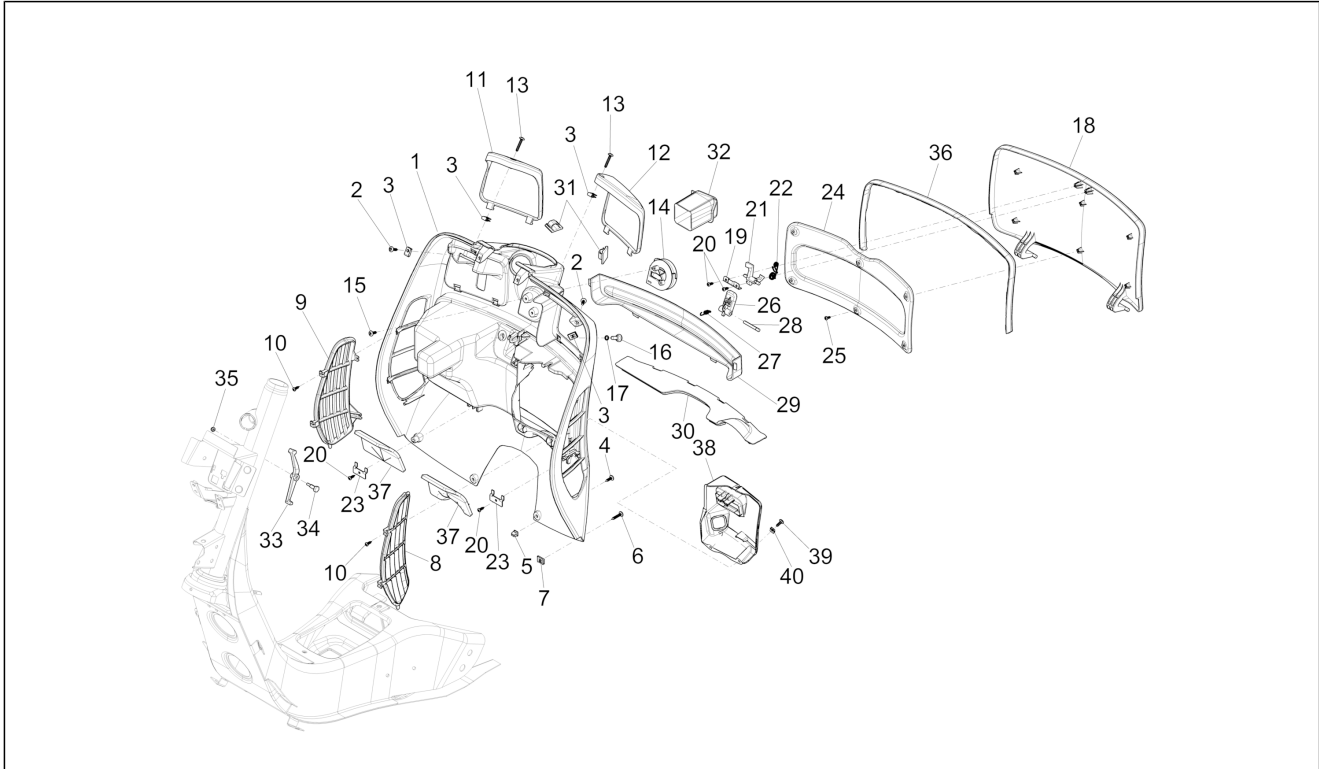

Group	Frame - Plastic parts - Coachwork
Code	02.30
Description	Front glove-box - Knee-guard panel
Service	1

Pos.	Code	Description	Qty	Variants
				Model version:Super[Super]
1	1B000992000HQ	Front glove comp.	1	Colour:Matt grey[707/C] Model version:Supersport[Supersport] Colour:Matt grey[707/C] Model version:Supersport[Supersport] Colour:Matt grey[707/C] Model version:Supersport[Supersport] Colour:Matt grey[707/C] Model version:Supersport[Supersport]
2	CM178604	Self-tap screw	4	
3	CM017408	Plate	4	
4	CM178601	Self tapping screw D4.2x16	2	
5	199190	Expansion plug	2	
6	CM178610	Self-tapping screw	2	
7	CM017410	Spring plate	4	
8	577856000C	Net panel (l)	1	Colour:Matt grey[707/C] Model version:Supersport[Supersport] Colour:Blue[261/A] Model version:Super[Super] Colour:DRAGON RED[894] Model version:Super[Super] Colour:Shiny Black[94] Model version:Super[Super] Colour:Shiny Black[94] Model version:Super[Super] Colour:Matt grey[707/C] Model version:Supersport[Supersport] Colour:Matt yellow [974/A] Model version:Supersport[Supersport] Colour:White[544] Model version:Super[Super] Colour:Blue[261/A] Model version:Super[Super] Colour:Matt Black[85/B] Model version:Supersport[Supersport]