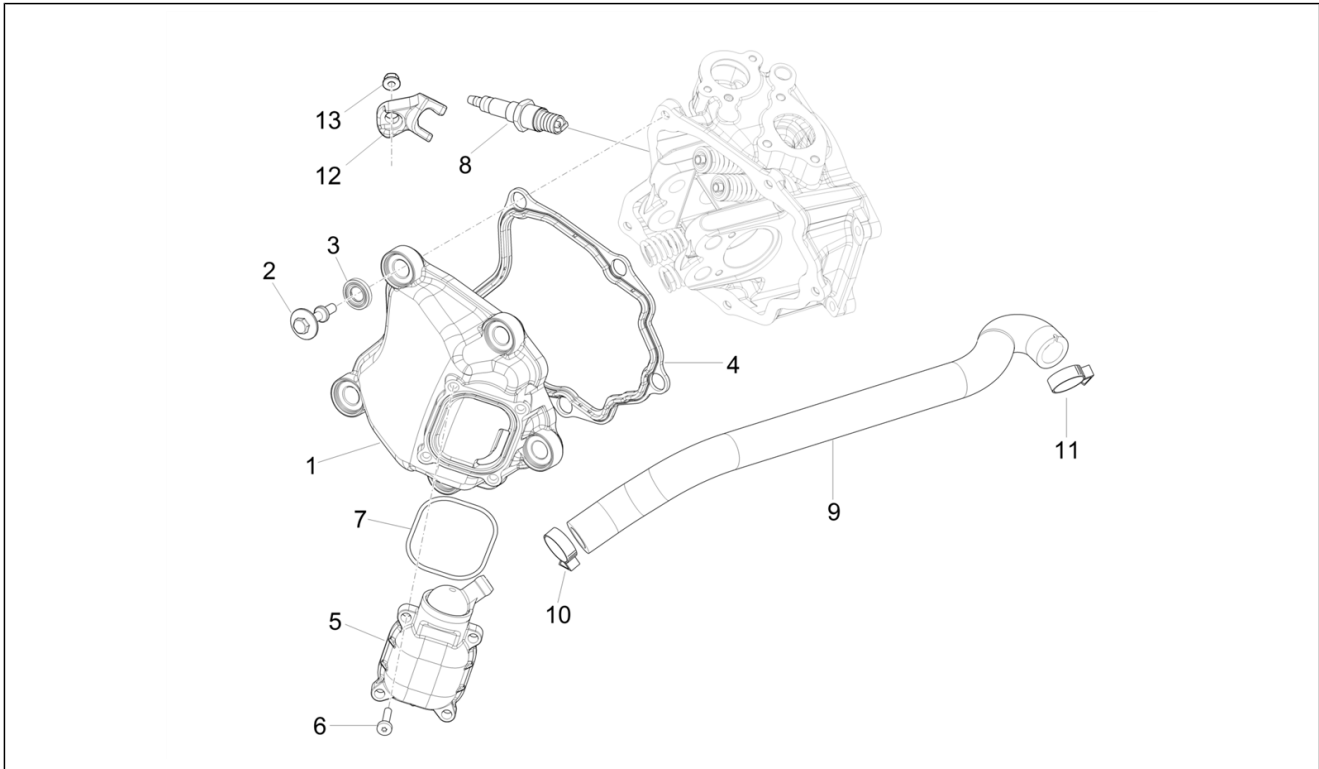

Group	Engine
Code	01.12
Description	Cylinder head cover
Service	1

Pos.	Code	Description	Qty	Variants
1	829534	Head cover	1	
2	872635	Special screw	5	
3	830249	Damper drift	5	
4	829536	Head cover gasket	1	
5	828421	Oil breather valve	1	
6	877136	Self tapping screw M5x20	4	
7	1A003985	Gasket	1	
8	639687	Spark plug CR8EKB	1	
9	844094	Engine oil breather pipe	1	
10	CM001904	Hose clamp	1	
11	CM001904	Hose clamp	1	
12	641521	Hood retainer	1	
13	810511	Nut	1