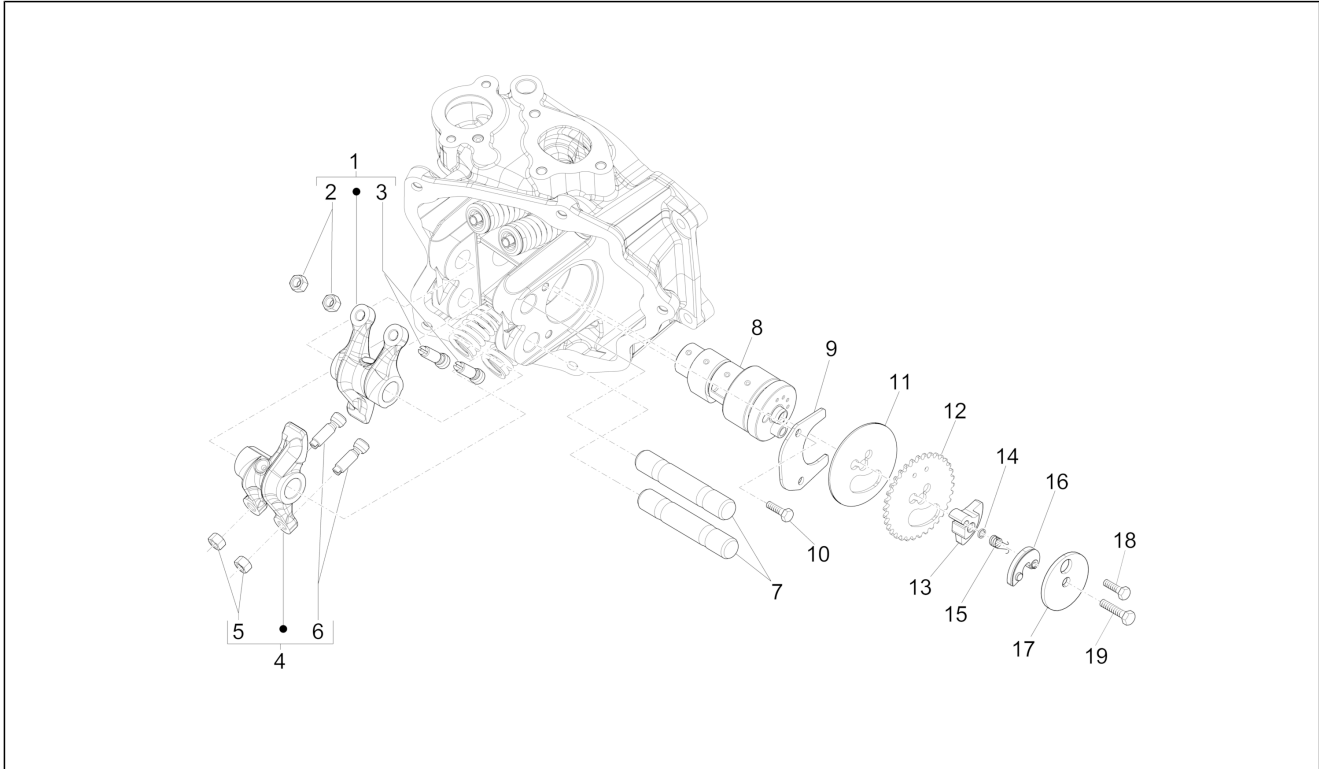

Group	Engine
Code	01.11
Description	Rocking levers support unit
Service	1

Pos.	Code	Description	Qty	Variants
1	B019352	Intake rocker with roller	1	
1	B0184835	Intake rocker with shoe	1	Colour:Shiny Black[94] Model version:Super[Super] Colour:Matt grey[707/C] Model version:Supersport[Supersport] Colour:Matt yellow [974/A] Model version:Supersport[Supersport] Colour:White[544] Model version:Super[Super] Colour:DRAGON RED[894] Model version:Super[Super] Colour:Verde Gem[341/A] Model version:Super[Super] Colour:Shiny Black[94] Model version:Super[Super] Colour:Matt grey[707/C] Model version:Supersport[Supersport] Colour:Matt yellow [974/A] Model version:Supersport[Supersport] Colour:White[544] Model version:Super[Super] Colour:DRAGON RED[894] Model version:Super[Super] Colour:Verde Gem[341/A] Model version:Super[Super] Colour:Shiny Black[94] Model version:Super[Super] Colour:Matt grey[707/C] Model version:Supersport[Supersport] Colour:Matt yellow [974/A] Model version:Supersport[Supersport] Colour:White[544] Model version:Super[Super] Colour:DRAGON RED[894] Model version:Super[Super] Colour:Verde Gem[341/A] Model version:Super[Super]