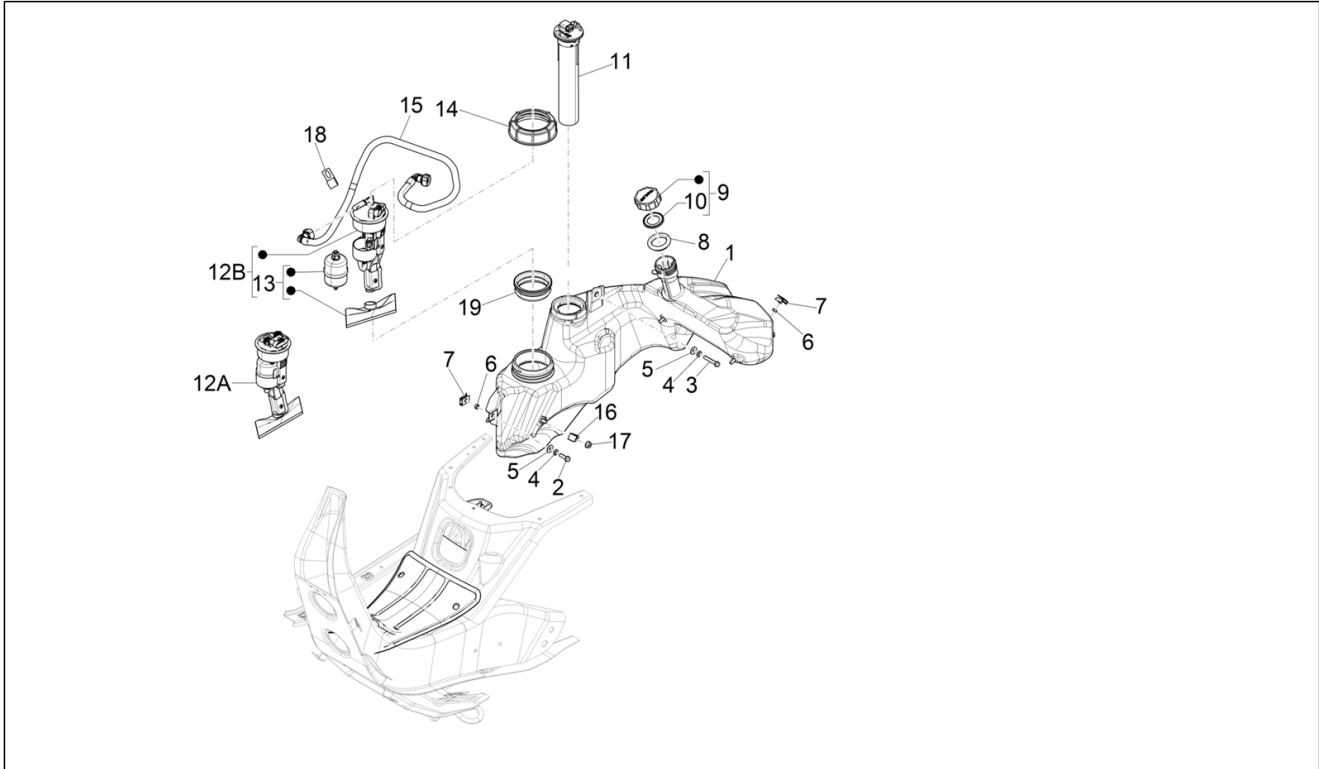

Group	Frame - Plastic parts - Coachwork
Code	02.47
Description	Fuel tank
Service	1

Pos.	Code	Description	Qty	Variants
				Model version:Supersport[Supersport] Colour:Matt yellow [974/A] Model version:Supersport[Supersport] Colour:White[544] Model version:Super[Super] Colour:DRAGON RED[894] Model version:Super[Super] Colour:Verde Gem[341/A] Model version:Super[Super]