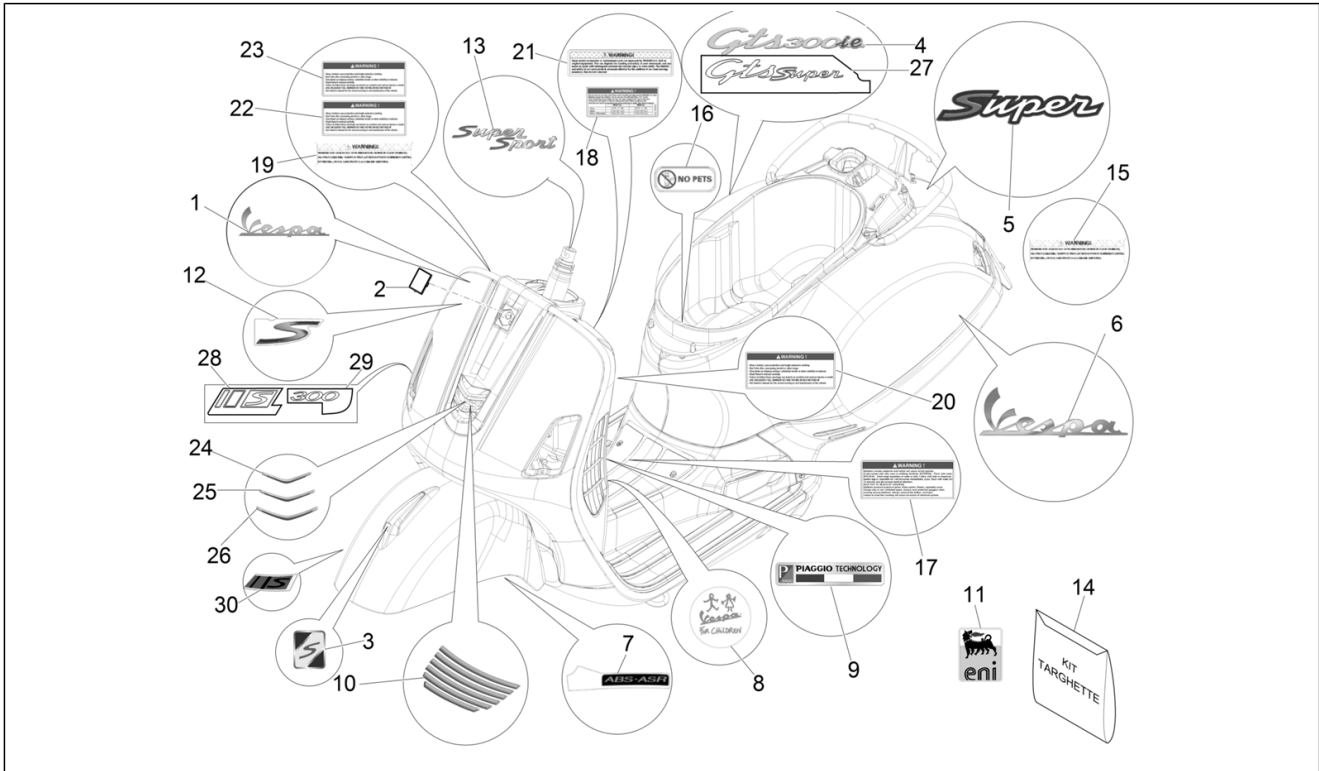

Group	Frame - Plastic parts - Coachwork
Code	02.38
Description	Plates - Emblems
Service	1

Pos.	Code	Description	Qty	Variants
				Model version:Super[Super] Colour:Verde Gem[341/A] Model version:Super[Super] Colour:Technical/titanium grey[742/B] Model version:Supersport[Supersport] Colour:DRAGON RED[894] Model version:Super[Super] Colour:Blue[261/A] Model version:Super[Super] Colour:DRAGON RED[894] Model version:Super[Super] Colour:Shiny Black[94] Model version:Super[Super] Colour:Shiny Black[94] Model version:Super[Super] Colour:Matt grey[707/C] Model version:Supersport[Supersport] Colour:Matt yellow [974/A] Model version:Supersport[Supersport] Colour:White[544] Model version:Super[Super] Colour:Blue[261/A] Model version:Super[Super] Colour:Matt Black[85/B] Model version:Supersport[Supersport] Colour:White[544] Model version:Super[Super] Colour:Shiny Black[94] Model version:Super[Super] Colour:White[544] Model version:Super[Super] Colour:DRAGON RED[894] Model version:Super[Super] Colour:Verde Gem[341/A] Model version:Super[Super] Colour:Technical/titanium grey[742/B] Model version:Supersport[Supersport] Colour:DRAGON RED[894]