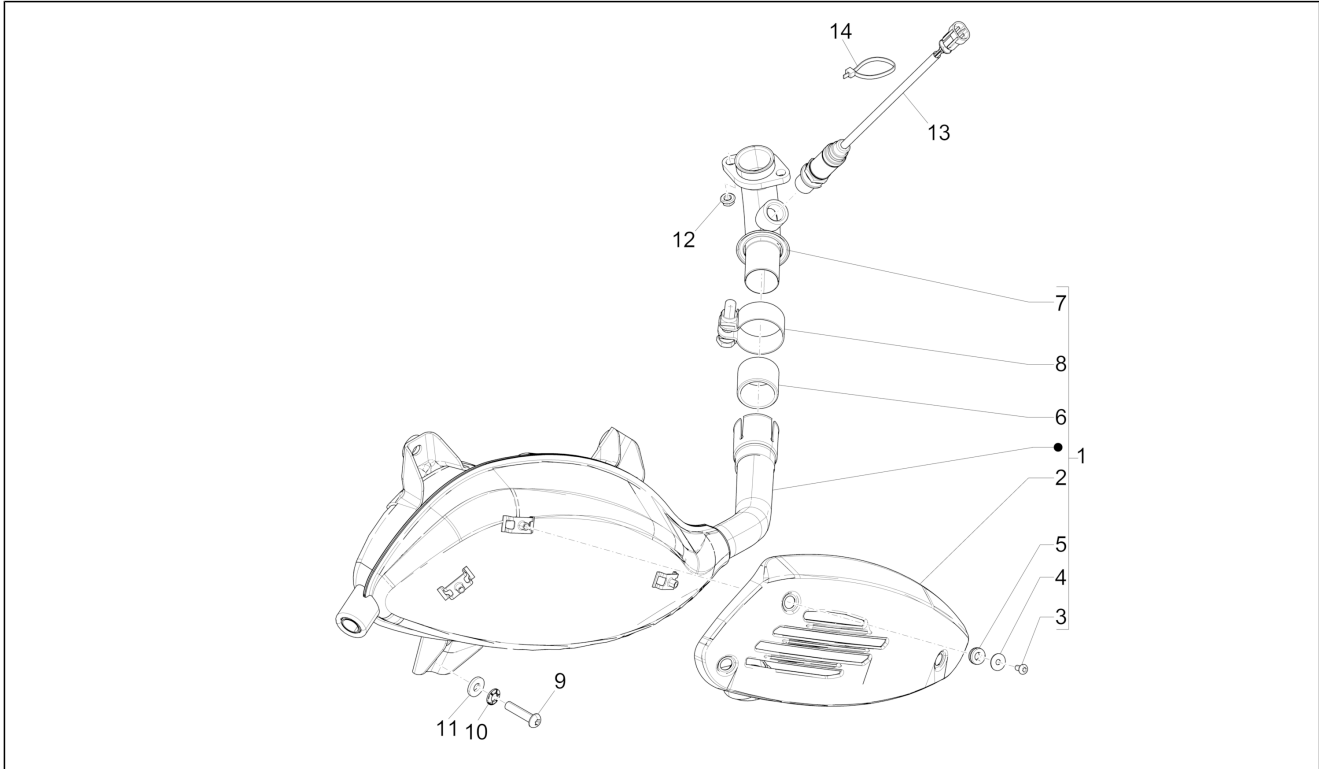

Group	Engine
Code	01.42
Description	Silencer
Service	1

Pos.	Code	Description	Qty	Variants
				Model version:Super[Super] Colour:Shiny Black[94] Model version:Super[Super] Colour:Matt grey[707/C] Model version:Supersport[Supersport] Colour:Matt yellow [974/A] Model version:Supersport[Supersport] Colour:White[544] Model version:Super[Super] Colour:DRAGON RED[894] Model version:Super[Super] Colour:Verde Gem[341/A] Model version:Super[Super] Colour:Shiny Black[94] Model version:Super[Super] Colour:Matt grey[707/C] Model version:Supersport[Supersport] Colour:Matt yellow [974/A] Model version:Supersport[Supersport] Colour:White[544] Model version:Super[Super] Colour:DRAGON RED[894] Model version:Super[Super] Colour:Verde Gem[341/A] Model version:Super[Super] Colour:Shiny Black[94] Model version:Super[Super] Colour:Matt grey[707/C] Model version:Supersport[Supersport] Colour:Matt yellow [974/A] Model version:Supersport[Supersport] Colour:White[544] Model version:Super[Super] Colour:DRAGON RED[894] Model version:Super[Super] Colour:Verde Gem[341/A] Model version:Super[Super] Colour:Shiny Black[94]