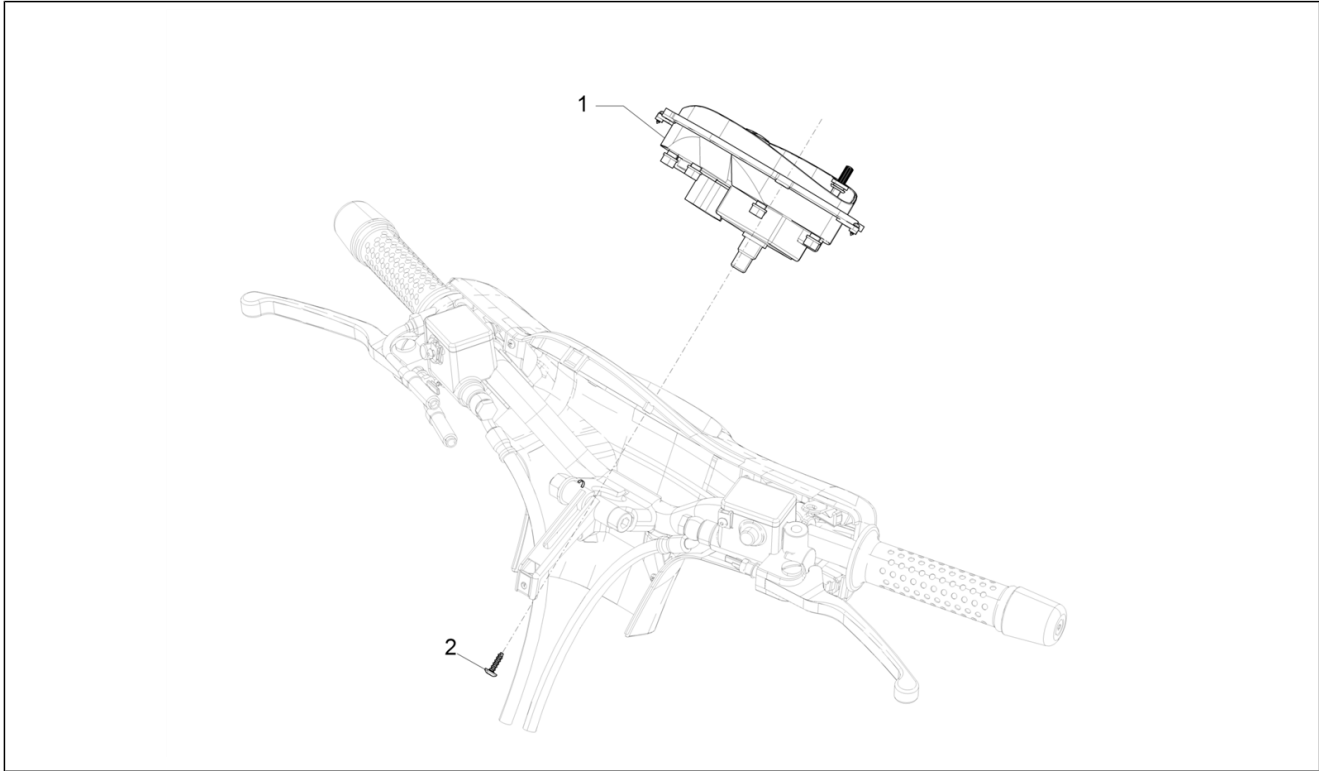

Vespa GTS 300
EVGD000US1 Vespa Super GTS 300 4T 4V ie ABS E3- E4
2014-2017 (NAFTA)

Chassis prefix: ZAPM459L, ZAPMA39L
Engine prefix: M458M, MA33M

Group	Handlebars/Steering
Code	03.02
Description	Meter combination - Cruscotto
Service	1

Pos.	Code	Description	Qty	Variants
1	1D001508R	Meter combination	1	
1	1D001599	Meter combination	1	Colour:Shiny Black[94] Model version:Super[Super] Colour:Matt grey[707/C] Model version:Supersport[Supersport] Colour:Matt yellow [974/A] Model version:Supersport[Supersport] Colour:White[544] Model version:Super[Super] Colour:DRAGON RED[894] Model version:Super[Super] Colour:Verde Gem[341/A] Model version:Super[Super] Colour:Shiny Black[94] Model version:Super[Super] Colour:Matt grey[707/C] Model version:Supersport[Supersport] Colour:Matt yellow [974/A] Model version:Supersport[Supersport] Colour:White[544] Model version:Super[Super] Colour:DRAGON RED[894] Model version:Super[Super] Colour:Verde Gem[341/A] Model version:Super[Super] Colour:Shiny Black[94] Model version:Super[Super] Colour:Matt grey[707/C] Model version:Supersport[Supersport] Colour:Matt yellow [974/A] Model version:Supersport[Supersport] Colour:White[544] Model version:Super[Super] Colour:DRAGON RED[894] Model version:Super[Super] Colour:Verde Gem[341/A] Model version:Super[Super]