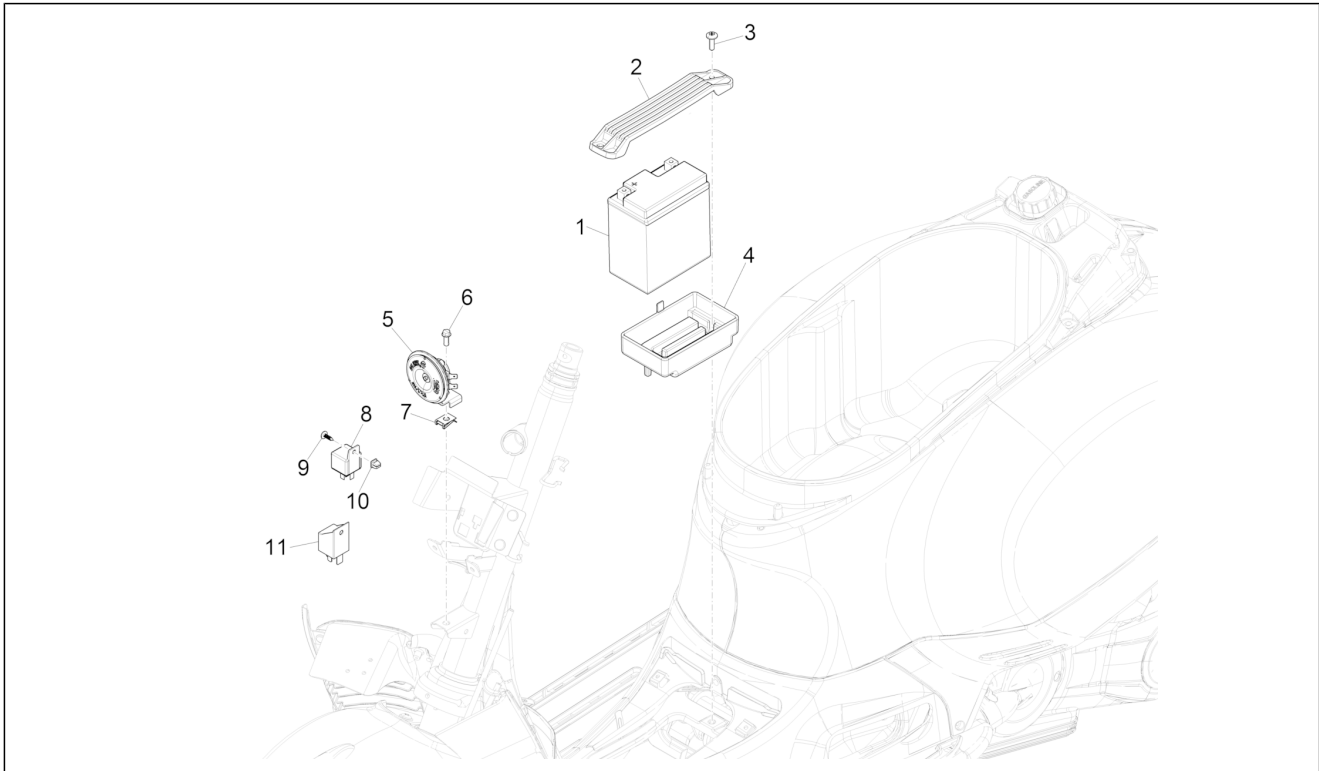

Group	Electrical system
Code	06.05
Description	Remote control switches - Battery - Horn
Service	1

Pos.	Code	Description	Qty	Variants
9	259349	Screw M4,2x13	1	
10	199190	Expansion plug	1	
11	58115R	Starter relay 12V-80A	1