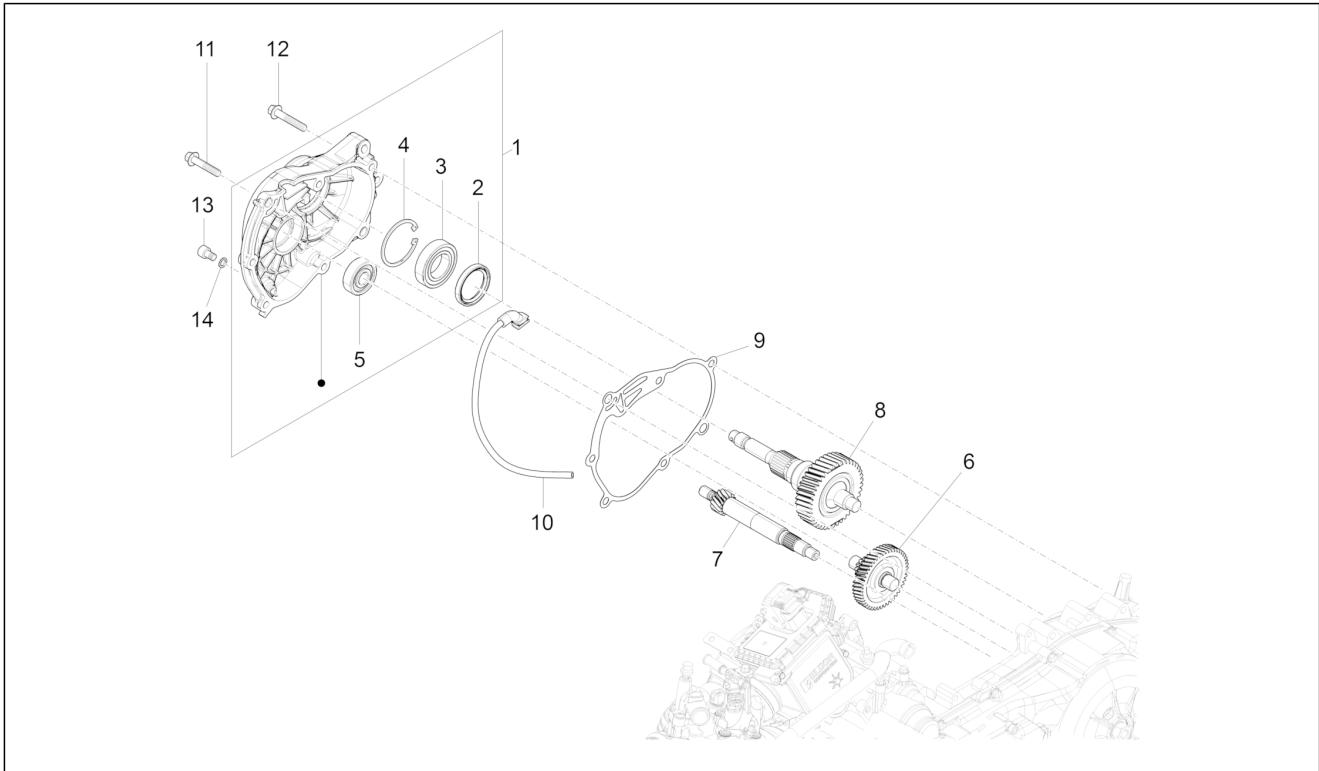

Group	Engine
Code	01.25
Description	Reduction unit
Service	1

Pos.	Code	Description	Qty	Variants
1	8481875	Side cover	1	
2	83082R	Gasket ring 38x50x7	1	
3	83034R	Radial bearing 30x55x13	1	
4	829206	Circlip	1	
5	83018R	Radial ball bearing 15x42x13	1	
6	8410015	Transmission shaft Z=21/50	1	
7	8738755	Driven pulley shaft Z=14	1	
8	B0168895	Rear wheel axle	1	
9	847931	Gasket	1	
10	CM162202	Reduction unit breather pipe assembly	1	
11	B016806	Screw w/ flange M8x40	1	
12	B016805	Screw w/ flange M8x45	6	
13	269755	Hex socket screw M8x12	1	
14	485703	Washer 8.2x12x1	1