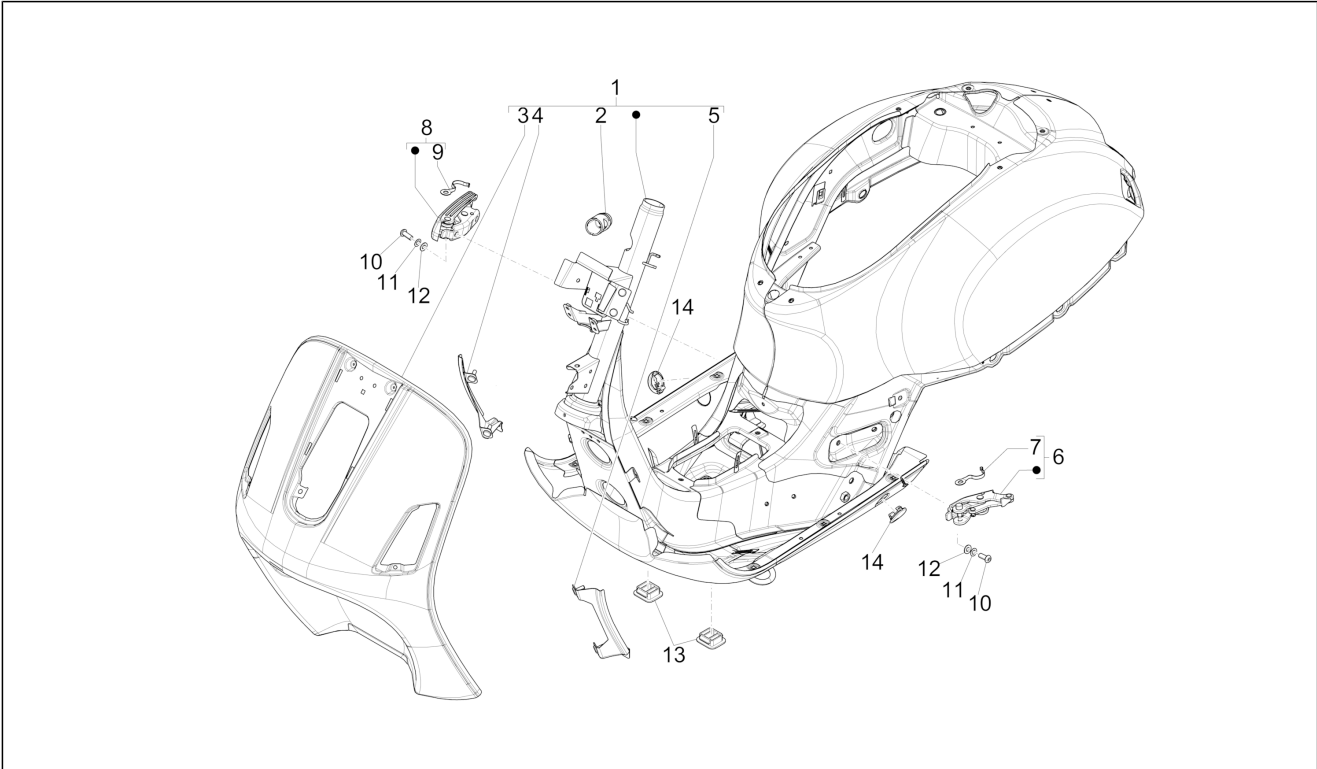

Group	Frame - Plastic parts - Coachwork
Code	02.01
Description	Frame/bodywork
Service	1

Pos.	Code	Description	Qty	Variants
				Model version:Supersport[Supersport] Colour:Matt yellow [974/A] Model version:Supersport[Supersport] Colour:White[544] Model version:Super[Super] Colour:Blue[261/A] Model version:Super[Super] Colour:Matt Black[85/B] Model version:Supersport[Supersport] Colour:White[544] Model version:Super[Super] Colour:Shiny Black[94] Model version:Super[Super] Colour:White[544] Model version:Super[Super] Colour:DRAGON RED[894] Model version:Super[Super] Colour:Verde Gem[341/A] Model version:Super[Super] Colour:Technical/titanium grey[742/B] Model version:Supersport[Supersport] Colour:DRAGON RED[894] Model version:Super[Super] Colour:Matt grey[707/C] Model version:Supersport[Supersport] Colour:Matt grey[707/C] Model version:Supersport[Supersport] Colour:Blue[261/A] Model version:Super[Super] Colour:DRAGON RED[894] Model version:Super[Super] Colour:Shiny Black[94] Model version:Super[Super] Colour:Shiny Black[94] Model version:Super[Super] Colour:Matt grey[707/C] Model version:Supersport[Supersport] Colour:Matt yellow [974/A]