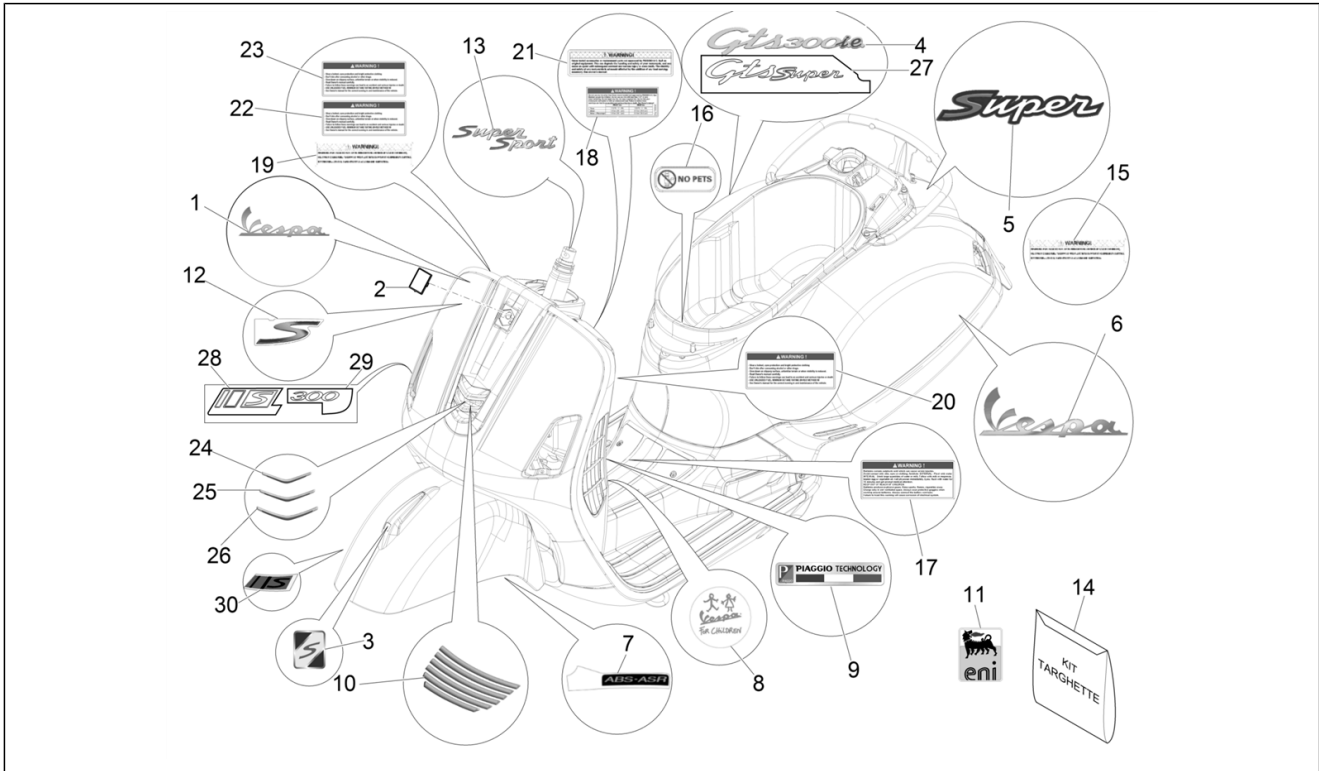

Vespa GTS 300
EVGD000US1 Vespa Super GTS 300 4T 4V ie ABS E3- E4
2014-2017 (NAFTA)

Chassis prefix: ZAPM459L, ZAPMA39L
Engine prefix: M458M, MA33M

Group	Frame - Plastic parts - Coachwork
Code	02.38
Description	Plates - Emblems
Service	1

Pos.	Code	Description	Qty	Variants
				Model version:Supersport[Supersport] Colour:Technical/titanium grey[742/B] Model version:Supersport[Supersport] Colour:Matt grey[707/C] Model version:Supersport[Supersport] Colour:DRAGON RED[894] Model version:Super[Super] Colour:Blue[261/A] Model version:Super[Super] Colour:DRAGON RED[894] Model version:Super[Super] Colour:Shiny Black[94] Model version:Super[Super] Colour:White[544] Model version:Super[Super] Colour:Blue[261/A] Model version:Super[Super] Colour:Matt Black[85/B] Model version:Supersport[Supersport] Colour:White[544] Model version:Super[Super] Colour:Shiny Black[94] Model version:Super[Super] Colour:Matt grey[707/C] Model version:Supersport[Supersport] Colour:Technical/titanium grey[742/B] Model version:Supersport[Supersport] Colour:Matt grey[707/C] Model version:Supersport[Supersport] Colour:DRAGON RED[894] Model version:Super[Super] Colour:Blue[261/A] Model version:Super[Super] Colour:DRAGON RED[894] Model version:Super[Super] Colour:Shiny Black[94] Model version:Super[Super] Colour:White[544]