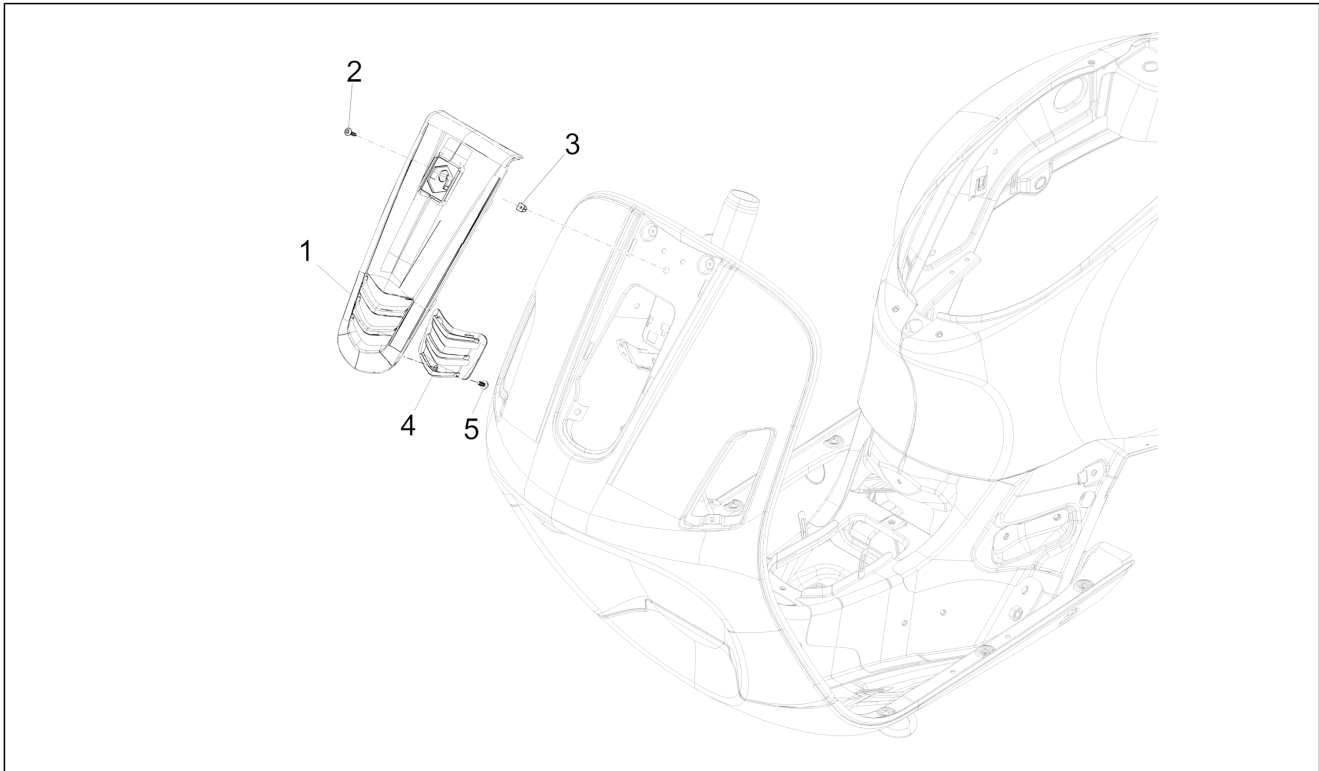

Group	Frame - Plastic parts - Coachwork
Code	02.26
Description	Front shield
Service	1

Pos.	Code	Description	Qty	Variants
1	1B000885000VU	Painted steering cover	1	Colour:Verde Gem[341/A] Model version:Super[Super]
2	CM179101	Self-tapping screw	1	
3	199190	Expansion plug	1	
4	1B000887	Steering cover grille	1	
5	008432	Screw d3,5x9,5	2