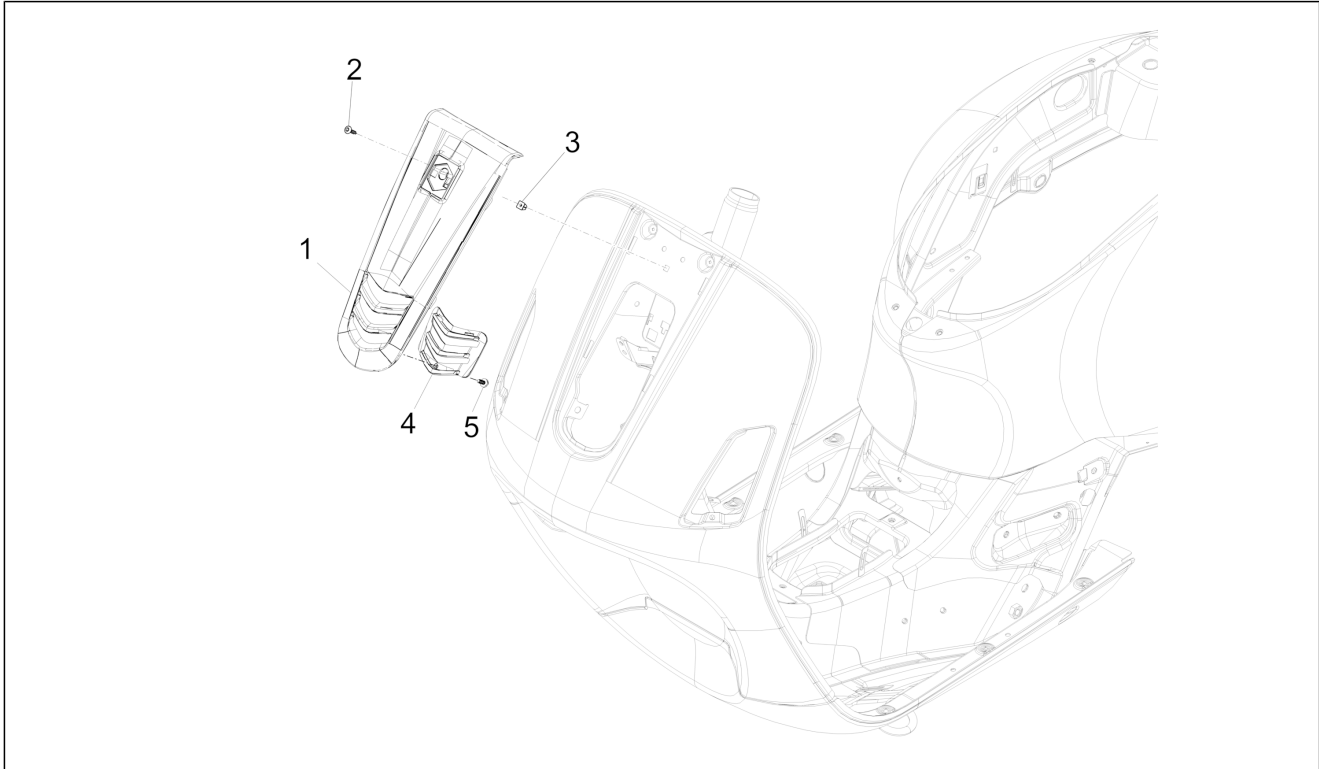

Group	Frame - Plastic parts - Coachwork
Code	02.26
Description	Front shield
Service	1

Pos.	Code	Description	Qty	Variants
1	1B000886000NL	Painted steering cover	1	Colour:Matt Black[85/B] Model version:Supersport[Supersport]
1	1B000886000DQ	Painted steering cover	1	Colour:Blue[261/A] Model version:Super[Super] Colour:Blue[261/A] Model version:Super[Super] Colour:Blue[261/A] Model version:Super[Super] Colour:Blue[261/A] Model version:Super[Super]
1	1B000885000HQ	Painted steering cover	1	Colour:Matt grey[707/C] Model version:Supersport[Supersport] Colour:Matt grey[707/C] Model version:Supersport[Supersport] Colour:Matt grey[707/C] Model version:Supersport[Supersport] Colour:Matt grey[707/C] Model version:Supersport[Supersport] Colour:Matt grey[707/C] Model version:Supersport[Supersport] Colour:Matt grey[707/C] Model version:Supersport[Supersport] Colour:Matt grey[707/C] Model version:Supersport[Supersport] Colour:Matt grey[707/C] Model version:Supersport[Supersport]
1	1B000885000BR	Painted steering cover	1	Colour:White[544] Model version:Super[Super] Colour:White[544] Model version:Super[Super] Colour:White[544] Model version:Super[Super] Colour:White[544] Model version:Super[Super]