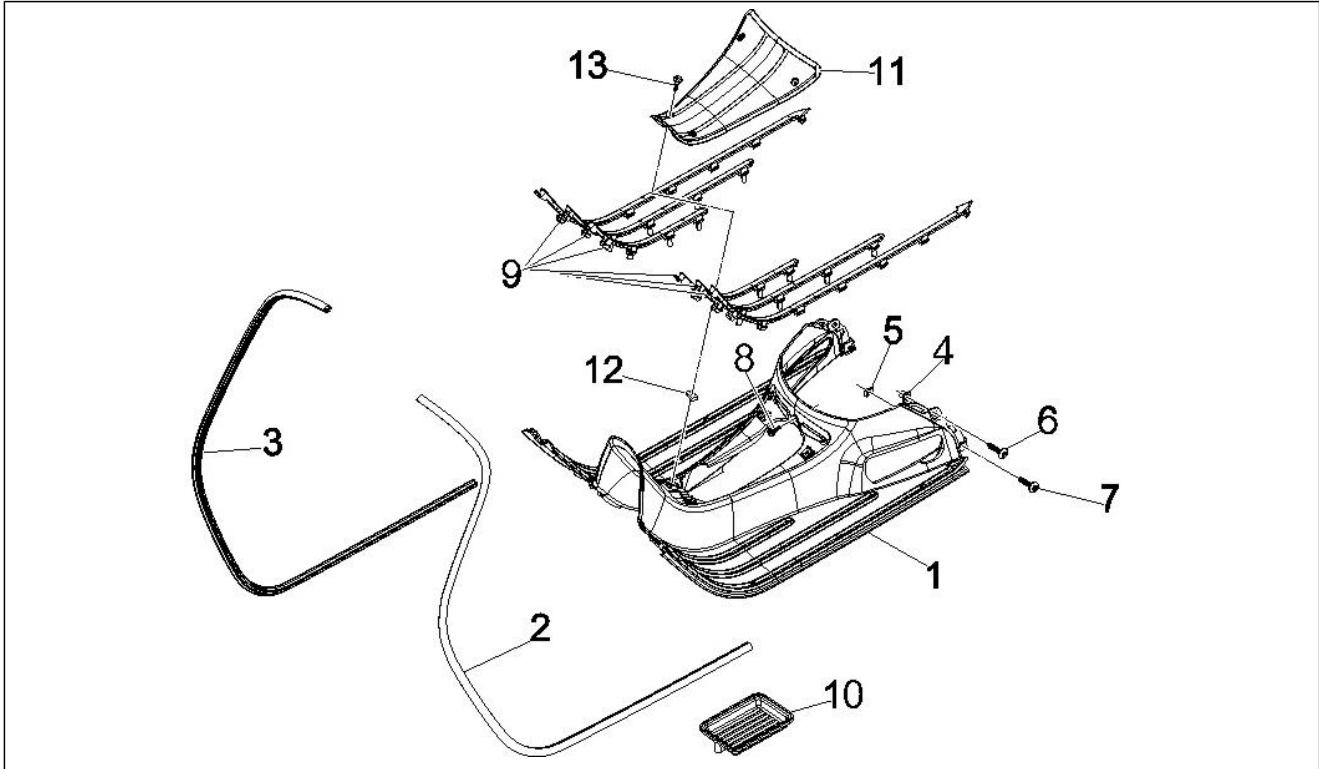

Group	Frame - Plastic parts - Coachwork
Code	02.31
Description	Central cover - Footrests
Service	1

Pos.	Code	Description	Qty	Variants
				Colour:Matt grey[707/C] Model version:Supersport[Supersport] Colour:Matt grey[707/C] Model version:Supersport[Supersport] Colour:Matt grey[707/C] Model version:Supersport[Supersport] Colour:Matt grey[707/C] Model version:Supersport[Supersport] Colour:Matt grey[707/C] Model version:Supersport[Supersport] Colour:Matt grey[707/C] Model version:Supersport[Supersport]
1	65663700L7	Footrest	1	Colour:Matt yellow [974/A] Model version:Supersport[Supersport]
1	65663700VU	Footrest	1	Colour:Verde Gem[341/A] Model version:Super[Super]
2	577180	Left-hand shield edge	1	
3	577181	Right-hand shield edge	1	
4	199190	Expansion plug	6	
5	254485	Spring plate M6	2	
6	258249	screw 4,2x19	6	
7	CM179302	Metric screw TBC	2	
8	575249	Metric screw TBC	1	
9	656648	Kit strips, footboard	1	
10	1B003942	Battery float chamber	1	
11	577182	Battery cover	1	
12	CM017410	Spring plate	4	
13	CM178601	Self tapping screw D4.2x16	4	
13	259349	Screw M4,2x13	4