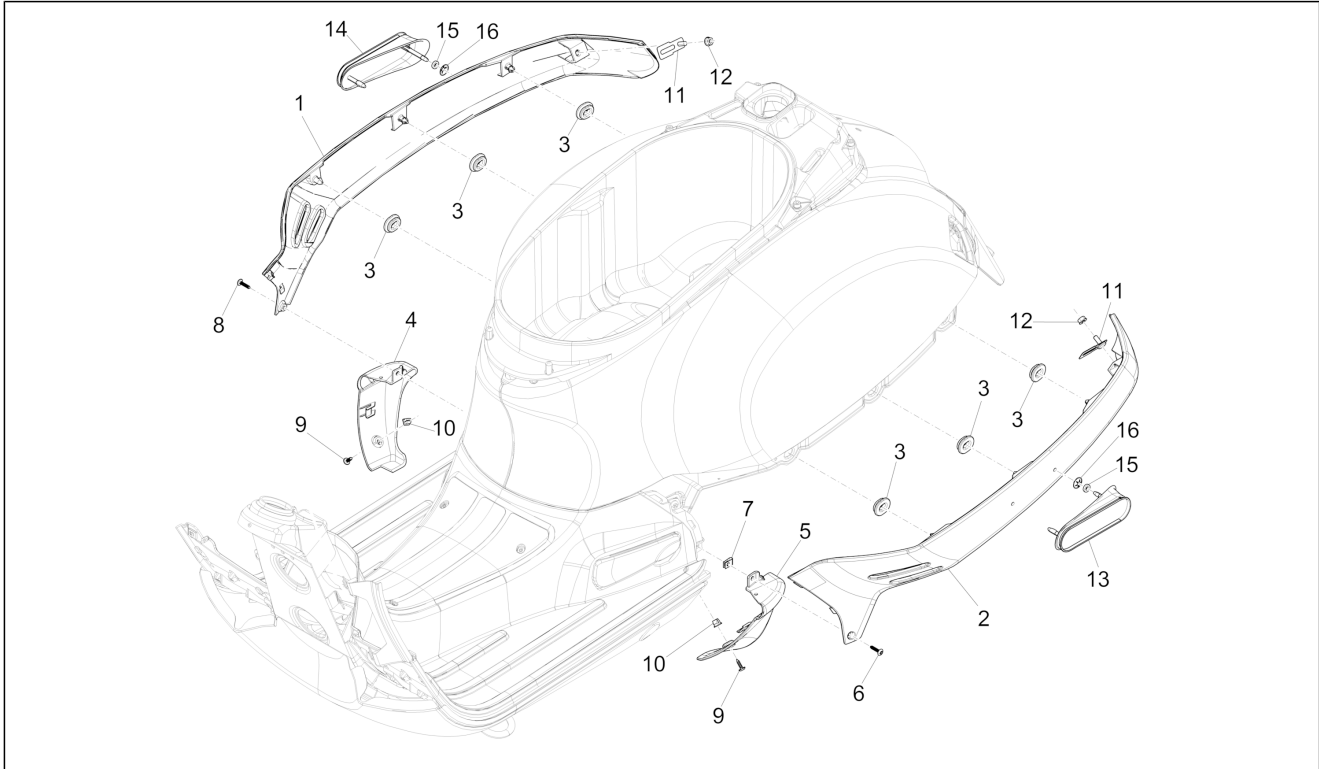

Group	Frame - Plastic parts - Coachwork
Code	02.32
Description	Side cover - Spoiler
Service	1

Pos.	Code	Description	Qty	Variants
1	62113800HQ	Right side cover	1	Colour:Matt grey[707/C] Model version:Supersport[Supersport] Colour:Matt grey[707/C] Model version:Supersport[Supersport] Colour:Matt grey[707/C] Model version:Supersport[Supersport] Colour:Matt grey[707/C] Model version:Supersport[Supersport] Colour:Matt grey[707/C] Model version:Supersport[Supersport] Colour:Matt grey[707/C] Model version:Supersport[Supersport] Colour:Matt grey[707/C] Model version:Supersport[Supersport] Colour:Matt grey[707/C] Model version:Supersport[Supersport]
1	6211380090	Right side cover	1	Colour:Shiny Black[94] Model version:Super[Super] Colour:Shiny Black[94] Model version:Super[Super] Colour:Shiny Black[94] Model version:Super[Super] Colour:Shiny Black[94] Model version:Super[Super] Colour:Shiny Black[94] Model version:Super[Super] Colour:Shiny Black[94] Model version:Super[Super] Colour:Shiny Black[94] Model version:Super[Super] Colour:Shiny Black[94] Model version:Super[Super]
1	62113800R7	Right side cover	1	Colour:DRAGON RED[894]