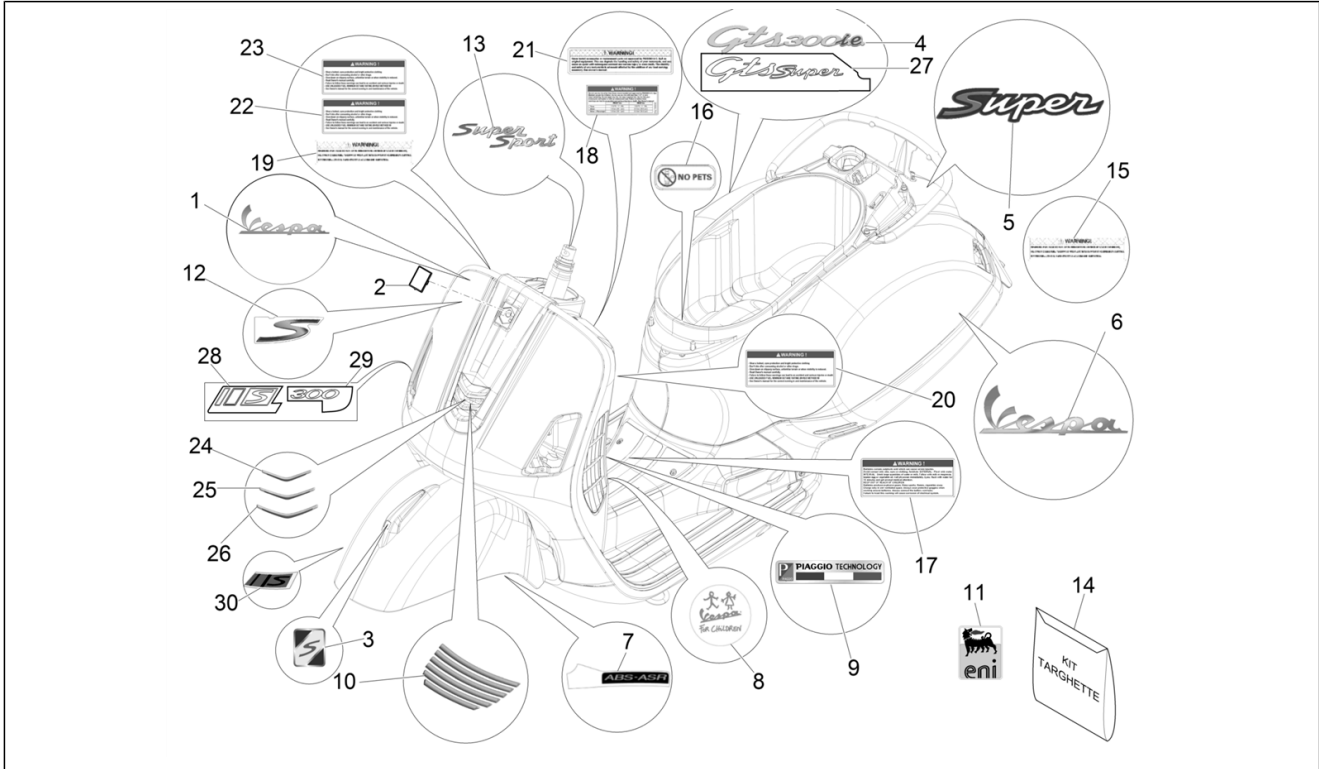

Group	Frame - Plastic parts - Coachwork
Code	02.38
Description	Plates - Emblems
Service	1

Pos.	Code	Description	Qty	Variants
				Model version:Super[Super] Colour:Matt grey[707/C] Model version:Supersport[Supersport] Colour:Matt yellow [974/A] Model version:Supersport[Supersport] Colour:White[544] Model version:Super[Super] Colour:Blue[261/A] Model version:Super[Super] Colour:Matt Black[85/B] Model version:Supersport[Supersport] Colour:White[544] Model version:Super[Super] Colour:Shiny Black[94] Model version:Super[Super] Colour:White[544] Model version:Super[Super] Colour:DRAGON RED[894] Model version:Super[Super] Colour:Verde Gem[341/A] Model version:Super[Super] Colour:Technical/titanium grey[742/B] Model version:Supersport[Supersport] Colour:DRAGON RED[894] Model version:Super[Super] Colour:Blue[261/A] Model version:Super[Super] Colour:DRAGON RED[894] Model version:Super[Super] Colour:Shiny Black[94] Model version:Super[Super] Colour:Shiny Black[94] Model version:Super[Super] Colour:Matt grey[707/C] Model version:Supersport[Supersport] Colour:Matt yellow [974/A] Model version:Supersport[Supersport] Colour:White[544]