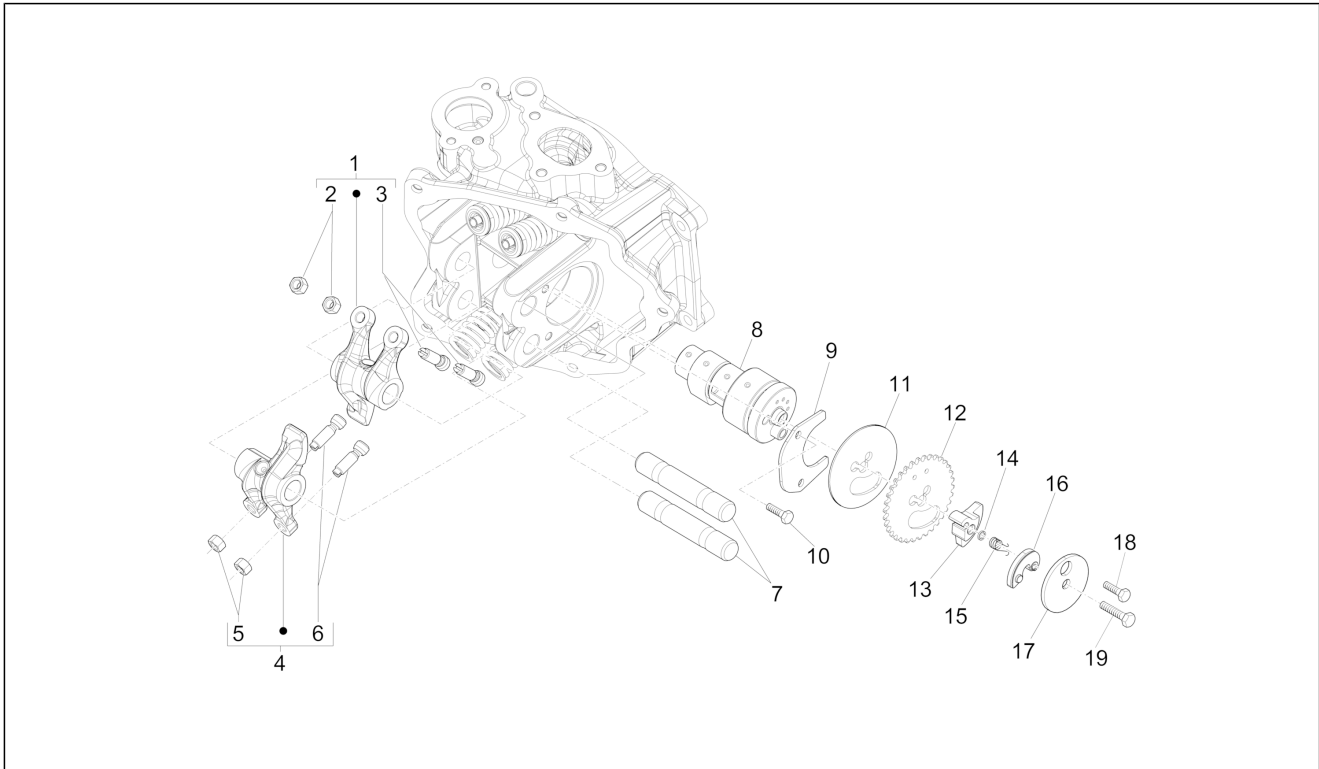

Group	Engine
Code	01.11
Description	Rocking levers support unit
Service	1

Pos.	Code	Description	Qty	Variants
5	484819	Nut	2	
6	82817R	Adjuster screw	2	
7	486343	Rocker arms axis	2	
8	8759585	Camshaft axle with U.P.	1	
9	877309	Camshaft plate	1	
10	484123	Screw w/ flange	2	
11	877310	Washer	1	
12	877308	Timing system gear	1	
13	880650	Decompressor counterweight	1	
14	487833	Gasket	1	
15	486974	Spring	1	
16	8291395	Decompression counterweight	1	
17	B013841	Washer	1	
18	1A003053	Hex socket screw M5x30	1	
19	414838	screw M6x35	1