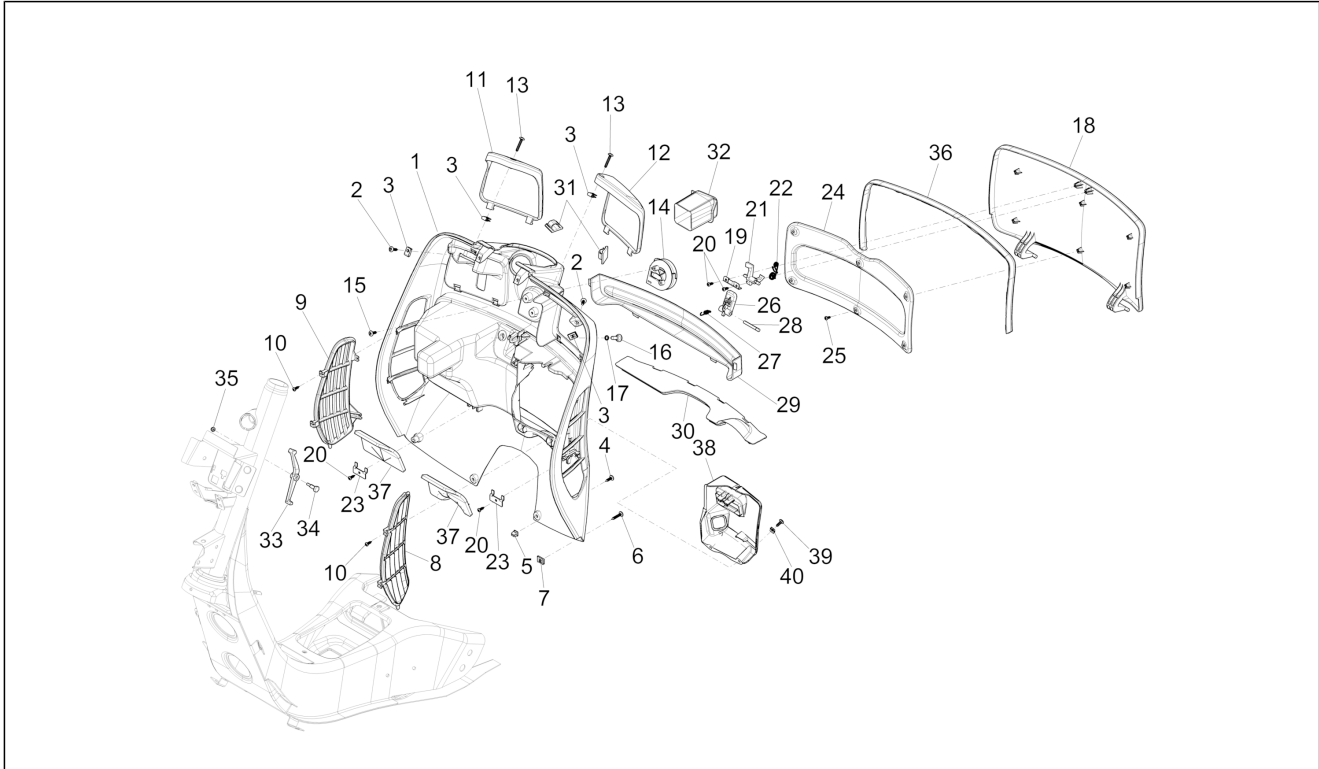

Vespa GTS 300
EVGD000US1 Vespa Super GTS 300 4T 4V ie ABS E3- E4
2014-2017 (NAFTA)

Chassis prefix: ZAPM459L, ZAPMA39L
Engine prefix: M458M, MA33M

Group	Frame - Plastic parts - Coachwork
Code	02.30
Description	Front glove-box - Knee-guard panel
Service	1

Pos.	Code	Description	Qty	Variants
				Colour: DRAGON RED[894] Model version: Super[Super] Colour: Matt grey[707/C] Model version: Supersport[Supersport] Colour: Matt grey[707/C] Model version: Supersport[Supersport] Colour: Blue[261/A] Model version: Super[Super] Colour: DRAGON RED[894] Model version: Super[Super] Colour: Shiny Black[94] Model version: Super[Super] Colour: Shiny Black[94] Model version: Super[Super] Colour: Matt grey[707/C] Model version: Supersport[Supersport] Colour: Matt yellow [974/A] Model version: Supersport[Supersport] Colour: White[544] Model version: Super[Super] Colour: Blue[261/A] Model version: Super[Super] Colour: Matt Black[85/B] Model version: Supersport[Supersport] Colour: White[544] Model version: Super[Super] Colour: Shiny Black[94] Model version: Super[Super] Colour: White[544] Model version: Super[Super] Colour: DRAGON RED[894] Model version: Super[Super] Colour: Verde Gem[341/A] Model version: Super[Super] Colour: Technical/titanium grey[742/B] Model version: Supersport[Supersport] Colour: DRAGON RED[894] Model version: Super[Super]