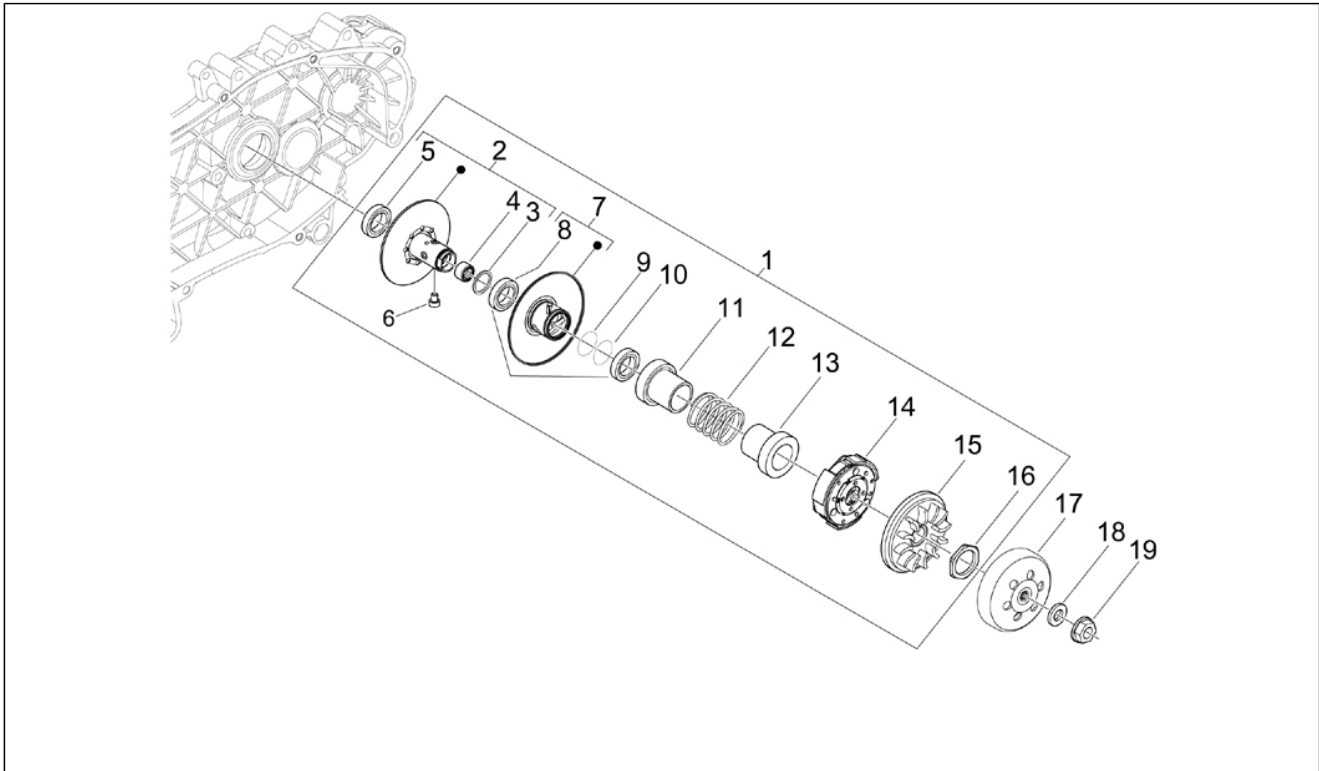

Group	Engine
Code	01.14
Description	Driven pulley
Service	1

Pos.	Code	Description	Qty	Variants
1	CM144134	Secondary pulley	1	
2	878647	Sec. fixed sheave, complete	1	
3	483226	Snap ring	1	
4	82518R	Roller cage 20x29x18	1	
5	82753R	Bearing 17x30x7	1	
6	828717	Guide pin L=12,5	4	
7	878651	Sec. sliding sheave, complete	1	
8	431089	Gasket ring	2	
9	430585	Gasket	1	
10	834044	O-ring	1	
11	833674	Cup	1	
12	833673	Variator spring	1	
13	487936	Clutch side cap	1	
14	8722515	Centrifugal clutch assy	1	
15	482305	Fan	1	
16	433232	Ring nut	1	
17	8440494	Clutch drum	1	
18	274246	Flat washer 22x12,1x1	1	
19	486324	Nut M12x1.25	1