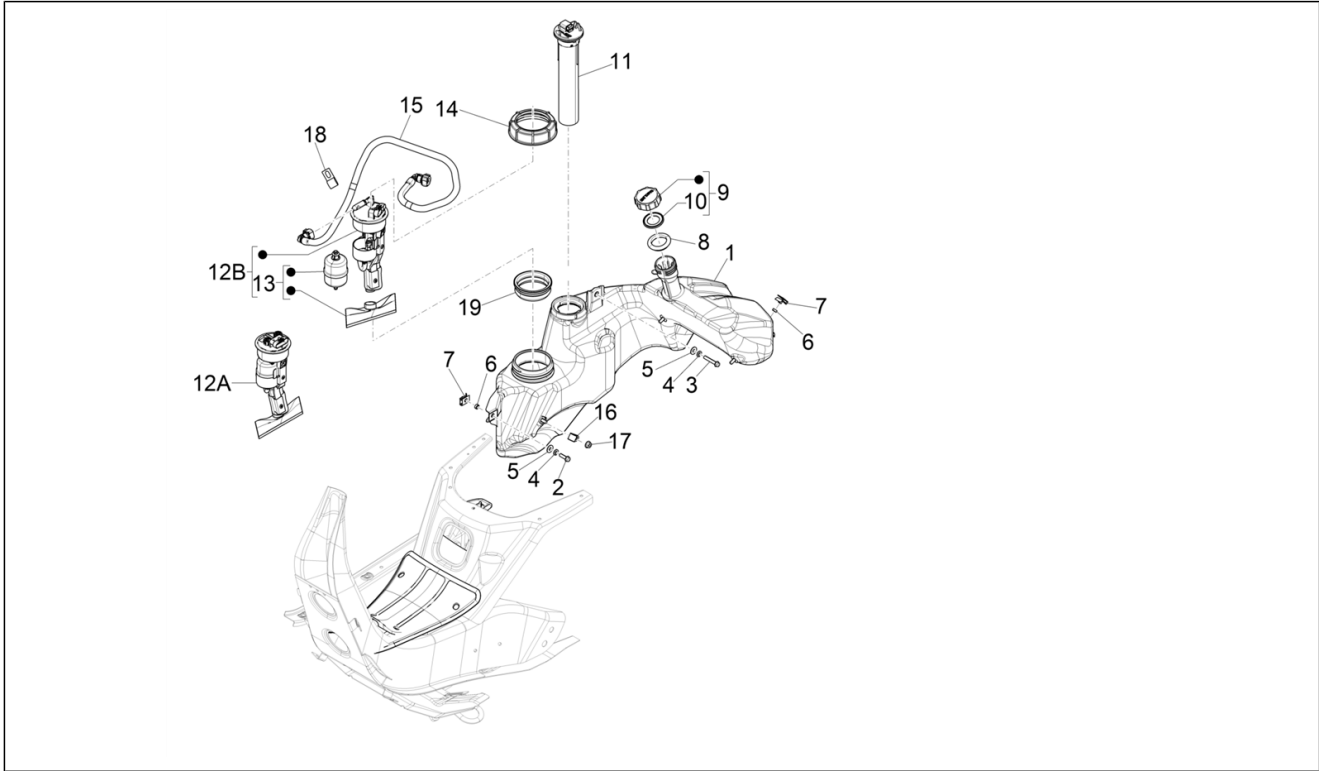

Group	Frame - Plastic parts - Coachwork
Code	02.47
Description	Fuel tank
Service	1

Pos.	Code	Description	Qty	Variants
				Model version:Super[Super] Colour:Matt grey[707/C] Model version:Supersport[Supersport] Colour:Matt yellow [974/A] Model version:Supersport[Supersport] Colour:White[544] Model version:Super[Super] Colour:DRAGON RED[894] Model version:Super[Super] Colour:Verde Gem[341/A] Model version:Super[Super]
12A	643034	Complete fuel pump assembly	1	
12B	1D001804	Fuel pump cpl.	1	Colour:Shiny Black[94] Model version:Super[Super] Colour:Matt grey[707/C] Model version:Supersport[Supersport] Colour:Matt yellow [974/A] Model version:Supersport[Supersport] Colour:White[544] Model version:Super[Super] Colour:DRAGON RED[894] Model version:Super[Super] Colour:Verde Gem[341/A] Model version:Super[Super] Colour:Shiny Black[94] Model version:Super[Super] Colour:Matt grey[707/C] Model version:Supersport[Supersport] Colour:Matt yellow [974/A] Model version:Supersport[Supersport] Colour:White[544] Model version:Super[Super] Colour:DRAGON RED[894] Model version:Super[Super] Colour:Verde Gem[341/A] Model version:Super[Super] Colour:Shiny Black[94]