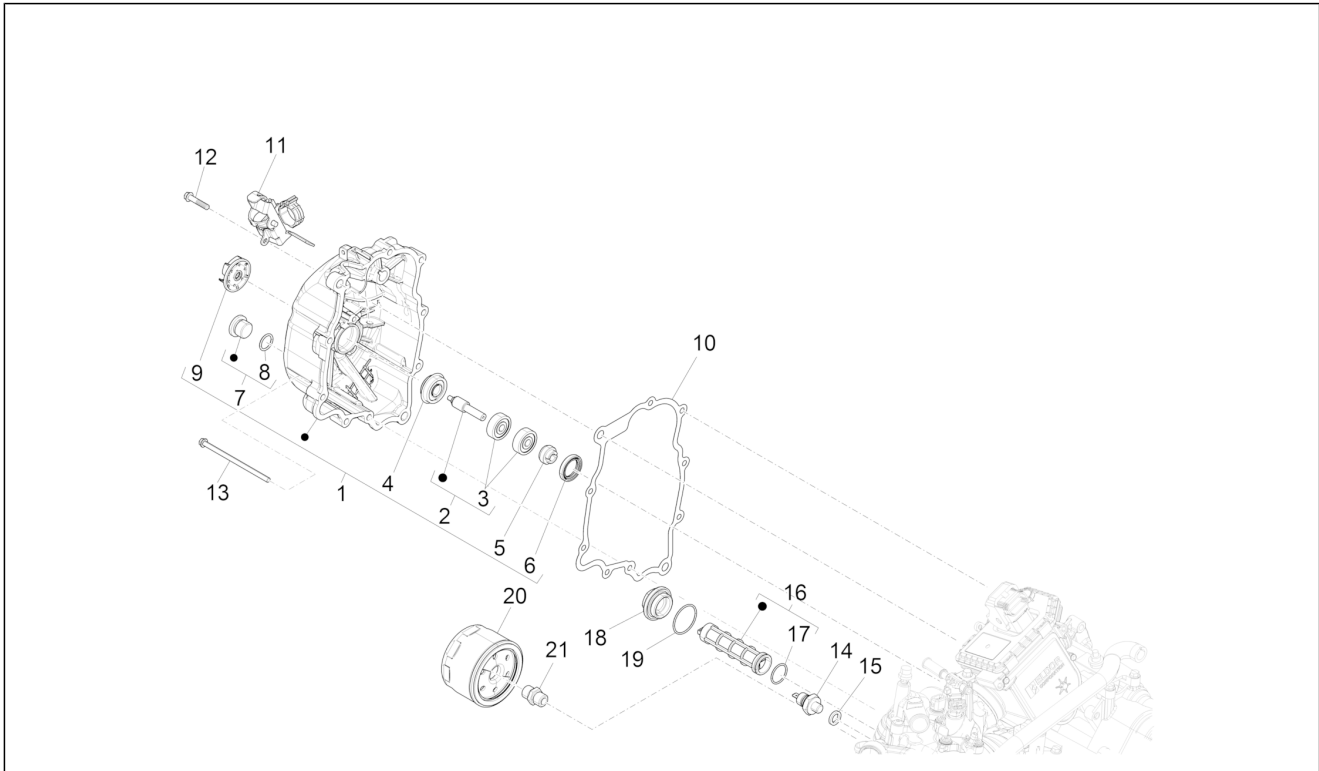

Group	Engine
Code	01.23
Description	Flywheel magneto cover - Oil filter
Service	1

Pos.	Code	Description	Qty	Variants
1	8798315	Flywheel cover cpl.	1	
2	8447595	Water pump shaft assy.	1	
3	82755R	Bearing 28x8x9	2	
4	82991R	Gasket ring	1	
5	842389	Pump impeller drive key	1	
6	82897R	Gasket ring 20x30x5	1	
7	8290405	Timing plug assembly	1	
8	479986	O-ring	1	
9	844730	Water pump impeller cpl.	1	
10	840504	Flywheel housing cover gasket	1	
11	1A0078285	Cable support bracket	1	
11	847717	Cable retainer plate	1	
12	414838	screw M6x35	9	
13	B016807	screw M6x112,5	1	
14	1D001138	Minimum oil pressure sensor	1	
15	AP9150472	Washer 10,5x17x1,5	1	
16	843568	Intake oil filter	1	
17	288474	O-ring 20,35x1,78	1	
18	826165	Oil filter plug	1	
19	285536	O-ring 31,47x1,78	1	
20	82635R	Oil filter	1	
21	840507	Oil filter special screw	1