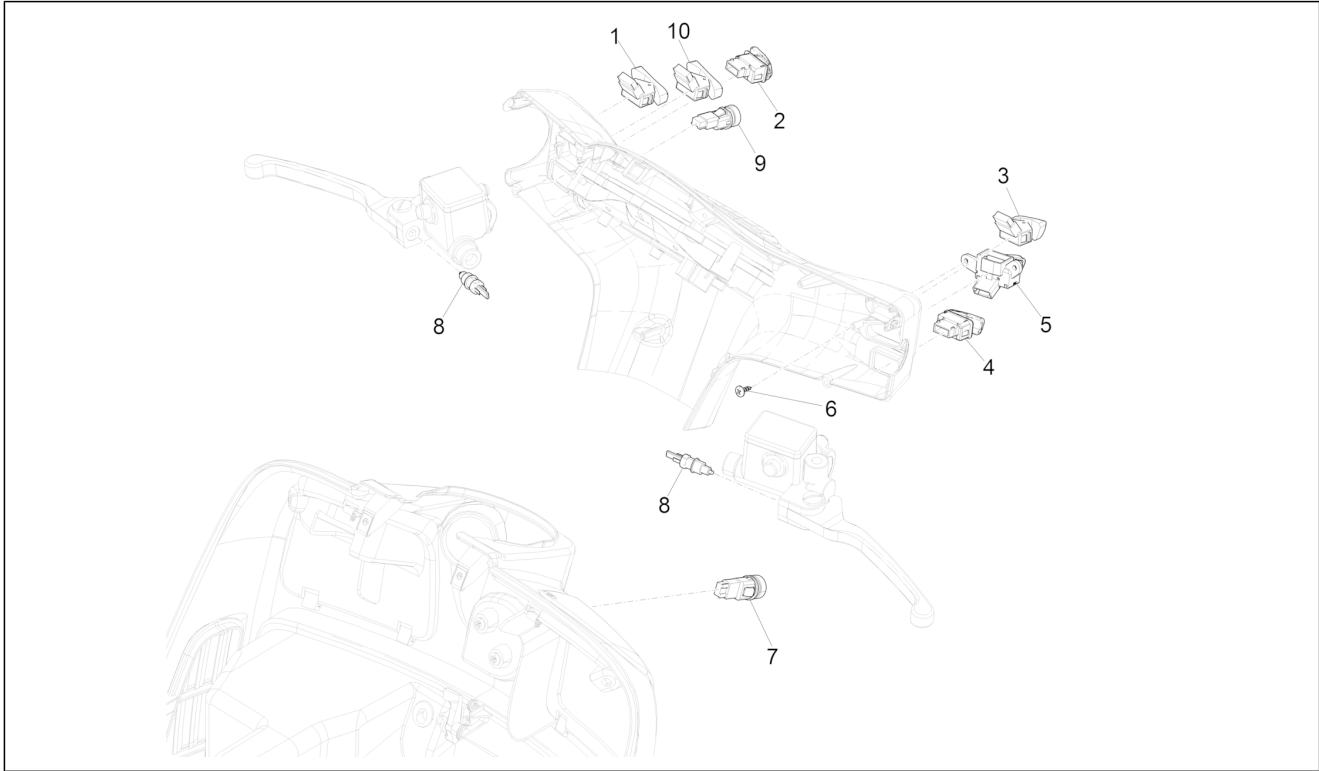

Group	Electrical system
Code	06.01
Description	Selectors - Switches - Buttons
Service	1

Pos.	Code	Description	Qty	Variants
				Colour:Verde Gem[341/A] Model version:Super[Super] Colour:Shiny Black[94] Model version:Super[Super] Colour:Matt grey[707/C] Model version:Supersport[Supersport] Colour:Matt yellow [974/A] Model version:Supersport[Supersport] Colour:White[544] Model version:Super[Super] Colour:DRAGON RED[894] Model version:Super[Super] Colour:Verde Gem[341/A] Model version:Super[Super] Colour:Shiny Black[94] Model version:Super[Super] Colour:Matt grey[707/C] Model version:Supersport[Supersport] Colour:Matt yellow [974/A] Model version:Supersport[Supersport] Colour:White[544] Model version:Super[Super] Colour:DRAGON RED[894] Model version:Super[Super] Colour:Verde Gem[341/A] Model version:Super[Super] Colour:Shiny Black[94] Model version:Super[Super] Colour:Matt grey[707/C] Model version:Supersport[Supersport] Colour:Matt yellow [974/A] Model version:Supersport[Supersport] Colour:White[544] Model version:Super[Super] Colour:DRAGON RED[894] Model version:Super[Super] Colour:Verde Gem[341/A] Model version:Super[Super]