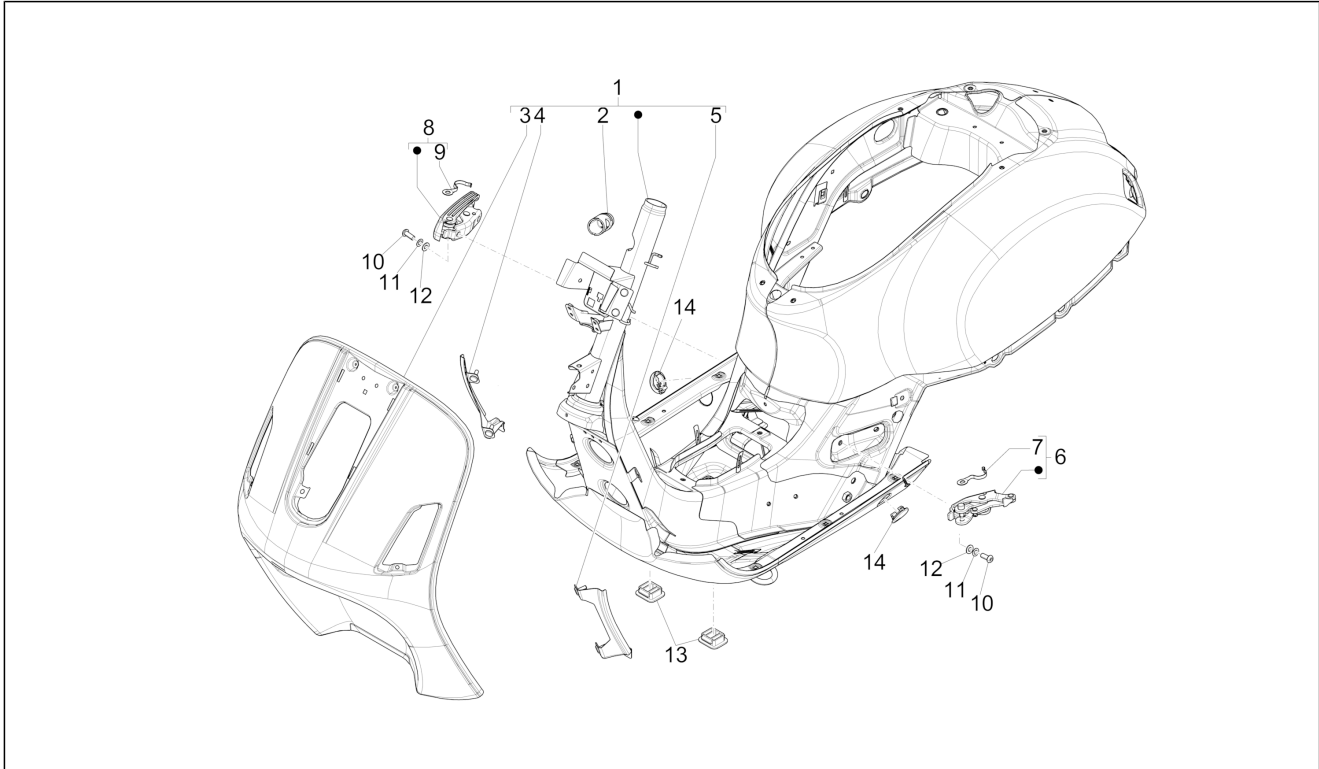

Vespa GTS 300
EVGD000US1 Vespa Super GTS 300 4T 4V ie ABS E3- E4
2014-2017 (NAFTA)

Chassis prefix: ZAPM459L, ZAPMA39L
Engine prefix: M458M, MA33M

Group	Frame - Plastic parts - Coachwork
Code	02.01
Description	Frame/bodywork
Service	1

Pos.	Code	Description	Qty	Variants
				Model version:Super[Super] Colour:Shiny Black[94] Model version:Super[Super] Colour:Shiny Black[94] Model version:Super[Super] Colour:Matt grey[707/C] Model version:Supersport[Supersport] Colour:Matt yellow [974/A] Model version:Supersport[Supersport] Colour:White[544] Model version:Super[Super] Colour:Blue[261/A] Model version:Super[Super] Colour:Matt Black[85/B] Model version:Supersport[Supersport] Colour:White[544] Model version:Super[Super] Colour:Shiny Black[94] Model version:Super[Super] Colour:White[544] Model version:Super[Super] Colour:DRAGON RED[894] Model version:Super[Super] Colour:Verde Gem[341/A] Model version:Super[Super] Colour:Technical/titanium grey[742/B] Model version:Supersport[Supersport] Colour:DRAGON RED[894] Model version:Super[Super] Colour:Matt grey[707/C] Model version:Supersport[Supersport] Colour:Matt grey[707/C] Model version:Supersport[Supersport] Colour:Blue[261/A] Model version:Super[Super] Colour:DRAGON RED[894] Model version:Super[Super] Colour:Shiny Black[94]