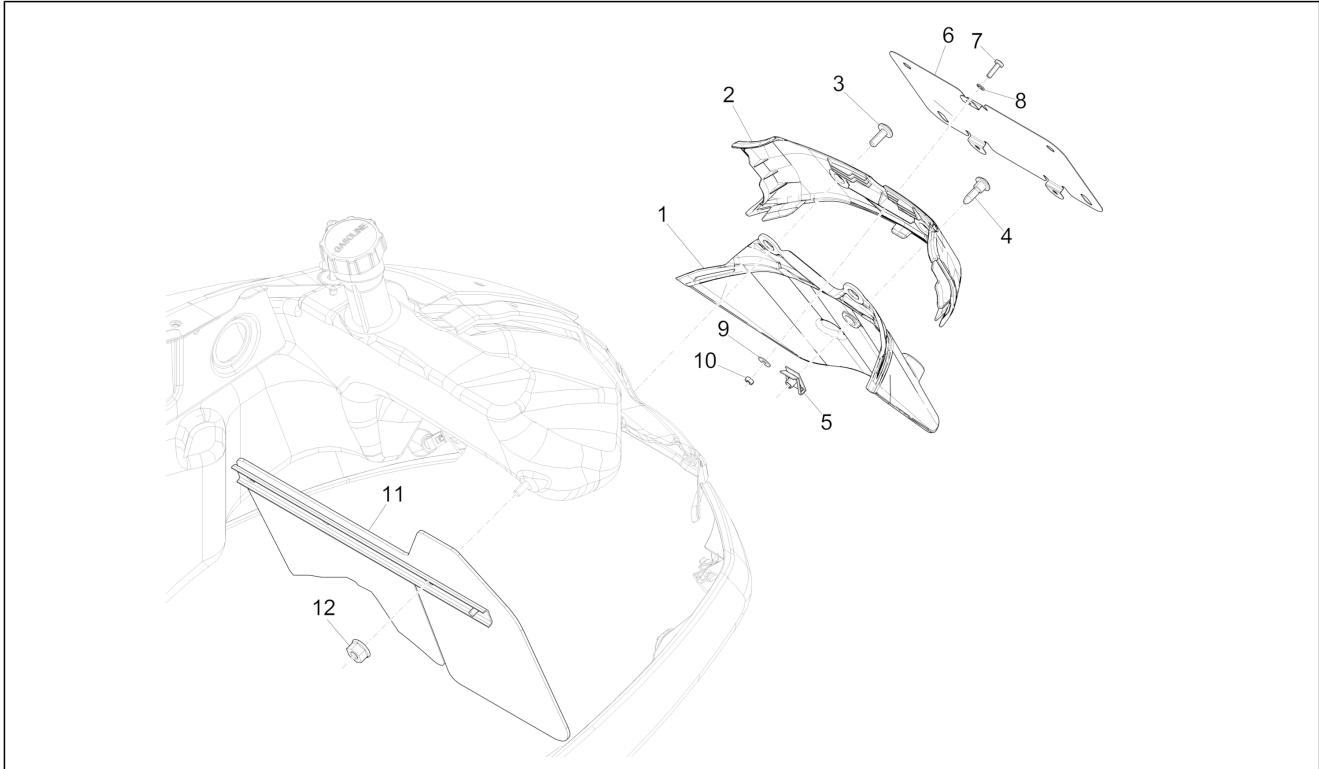

Group	Frame - Plastic parts - Coachwork
Code	02.37
Description	Rear cover - Splash guard
Service	1

Pos.	Code	Description	Qty	Variants
				Colour:DRAGON RED[894] Model version:Super[Super] Colour:Matt grey[707/C] Model version:Supersport[Supersport] Colour:Matt grey[707/C] Model version:Supersport[Supersport] Colour:Blue[261/A] Model version:Super[Super] Colour:DRAGON RED[894] Model version:Super[Super] Colour:Shiny Black[94] Model version:Super[Super] Colour:Shiny Black[94] Model version:Super[Super] Colour:Matt grey[707/C] Model version:Supersport[Supersport] Colour:Matt yellow [974/A] Model version:Supersport[Supersport] Colour:White[544] Model version:Super[Super] Colour:Blue[261/A] Model version:Super[Super] Colour:Matt Black[85/B] Model version:Supersport[Supersport] Colour:White[544] Model version:Super[Super] Colour:Shiny Black[94] Model version:Super[Super] Colour:White[544] Model version:Super[Super] Colour:DRAGON RED[894] Model version:Super[Super] Colour:Verde Gem[341/A] Model version:Super[Super] Colour:Technical/titanium grey[742/B] Model version:Supersport[Supersport] Colour:DRAGON RED[894] Model version:Super[Super]