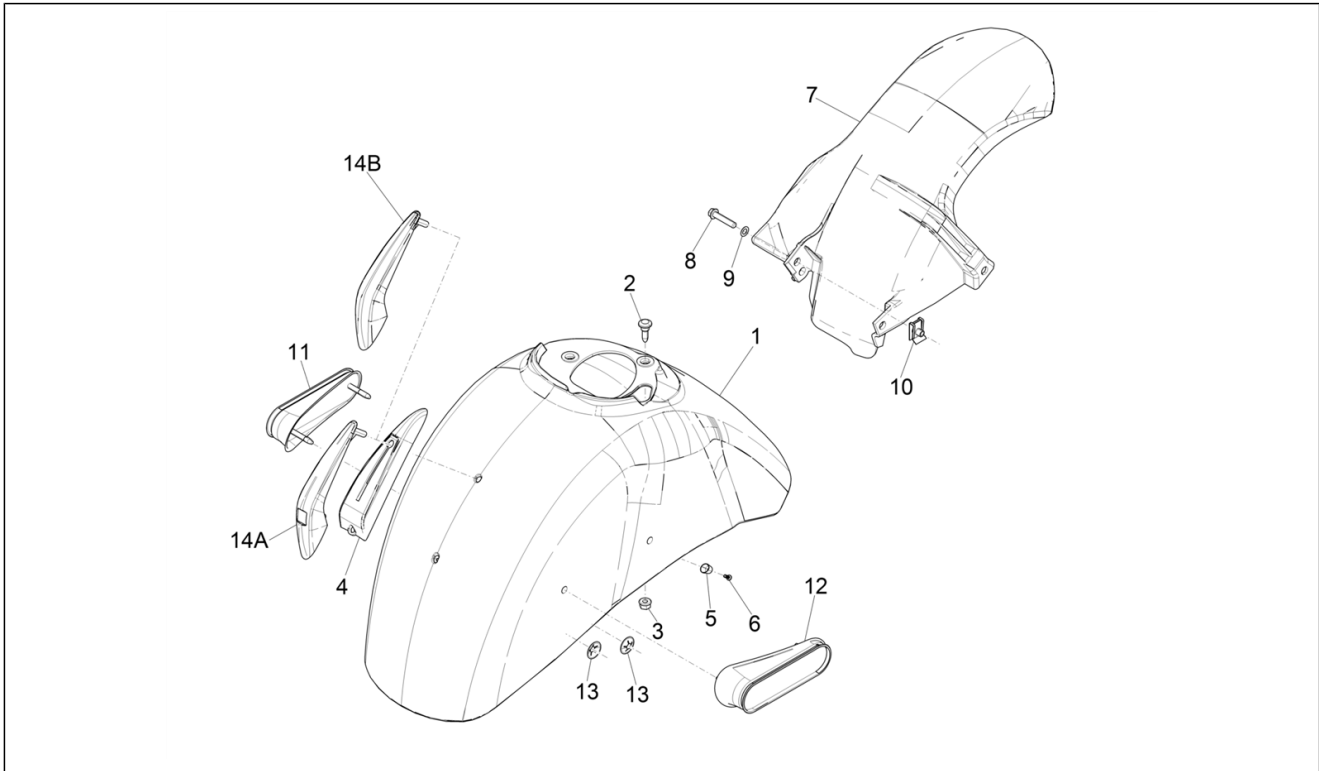

Vespa GTS 300
 EVGD000US1 Vespa Super GTS 300 4T 4V ie ABS E3- E4
 2014-2017 (NAFTA)

Chassis prefix: ZAPM459L, ZAPMA39L
 Engine prefix: M458M, MA33M

Group	Frame - Plastic parts - Coachwork
Code	02.33
Description	Wheel huosing - Mudguard
Service	1