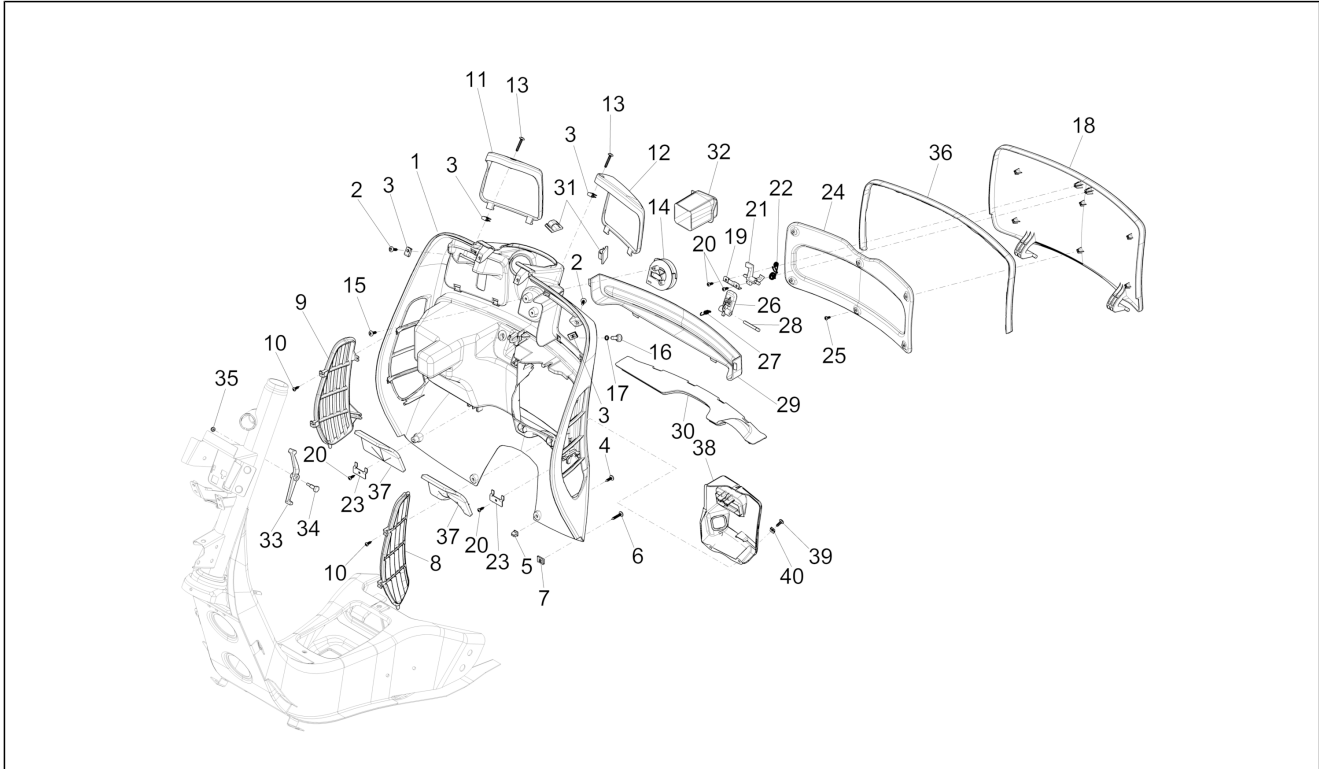

Vespa GTS 300
EVGD000US1 Vespa Super GTS 300 4T 4V ie ABS E3- E4
2014-2017 (NAFTA)

Chassis prefix: ZAPM459L, ZAPMA39L
Engine prefix: M458M, MA33M

Group	Frame - Plastic parts - Coachwork
Code	02.30
Description	Front glove-box - Knee-guard panel
Service	1

Pos.	Code	Description	Qty	Variants
				Model version:Super[Super] Colour:Matt grey[707/C] Model version:Supersport[Supersport] Colour:Matt grey[707/C] Model version:Supersport[Supersport] Colour:Blue[261/A] Model version:Super[Super] Colour:DRAGON RED[894] Model version:Super[Super] Colour:Shiny Black[94] Model version:Super[Super] Colour:Shiny Black[94] Model version:Super[Super] Colour:Matt grey[707/C] Model version:Supersport[Supersport] Colour:Matt yellow [974/A] Model version:Supersport[Supersport] Colour:White[544] Model version:Super[Super] Colour:Blue[261/A] Model version:Super[Super] Colour:Matt Black[85/B] Model version:Supersport[Supersport] Colour:White[544] Model version:Super[Super] Colour:Shiny Black[94] Model version:Super[Super] Colour:White[544] Model version:Super[Super] Colour:DRAGON RED[894] Model version:Super[Super] Colour:Verde Gem[341/A] Model version:Super[Super] Colour:Technical/titanium grey[742/B] Model version:Supersport[Supersport] Colour:DRAGON RED[894] Model version:Super[Super] Colour:Matt grey[707/C]