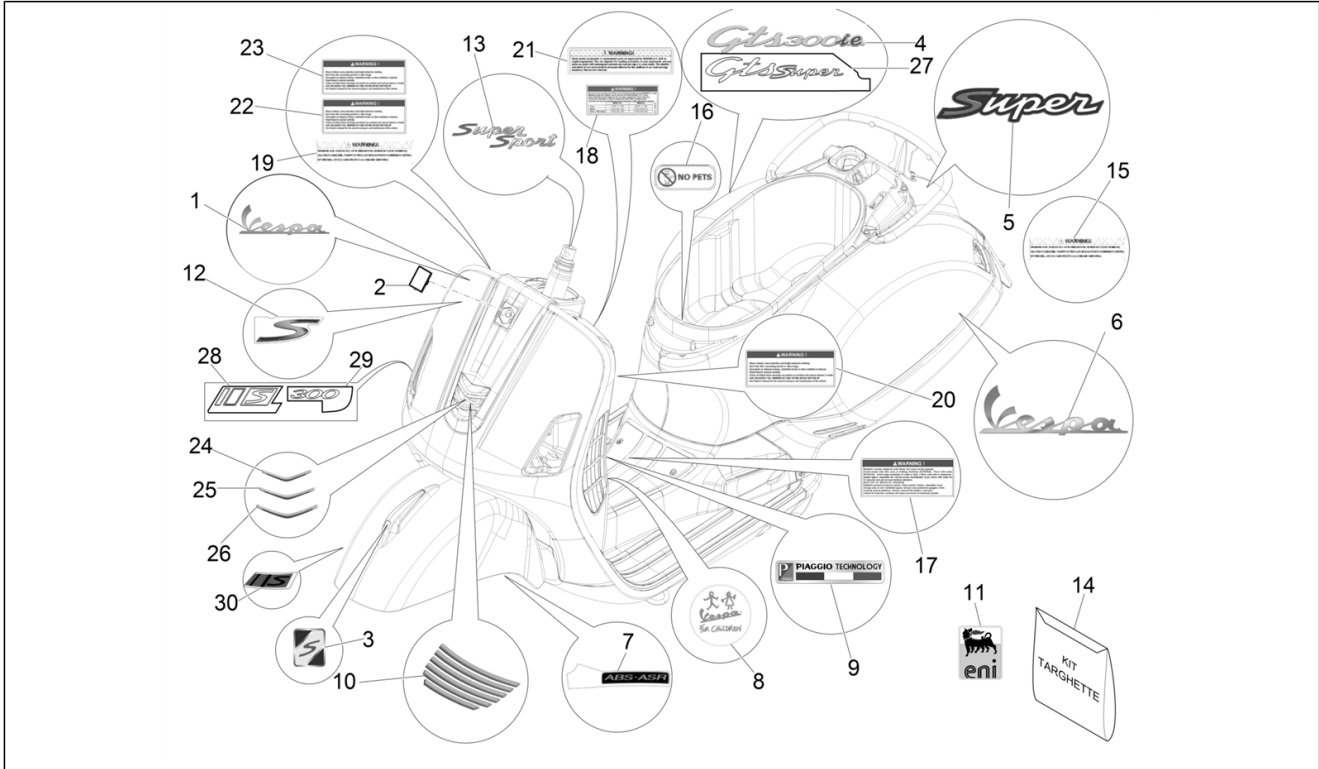

Group	Frame - Plastic parts - Coachwork
Code	02.38
Description	Plates - Emblems
Service	1

Pos.	Code	Description	Qty	Variants
				Model version:Super[Super] Colour:Shiny Black[94] Model version:Super[Super] Colour:Matt grey[707/C] Model version:Supersport[Supersport] Colour:Technical/titanium grey[742/B] Model version:Supersport[Supersport] Colour:Matt grey[707/C] Model version:Supersport[Supersport] Colour:DRAGON RED[894] Model version:Super[Super] Colour:Blue[261/A] Model version:Super[Super] Colour:DRAGON RED[894] Model version:Super[Super] Colour:Shiny Black[94] Model version:Super[Super] Colour:White[544] Model version:Super[Super] Colour:Blue[261/A] Model version:Super[Super] Colour:Matt Black[85/B] Model version:Supersport[Supersport] Colour:White[544] Model version:Super[Super] Colour:Shiny Black[94] Model version:Super[Super] Colour:Matt grey[707/C] Model version:Supersport[Supersport] Colour:Technical/titanium grey[742/B] Model version:Supersport[Supersport] Colour:Matt grey[707/C] Model version:Supersport[Supersport] Colour:DRAGON RED[894] Model version:Super[Super] Colour:Blue[261/A] Model version:Super[Super] Colour:DRAGON RED[894]