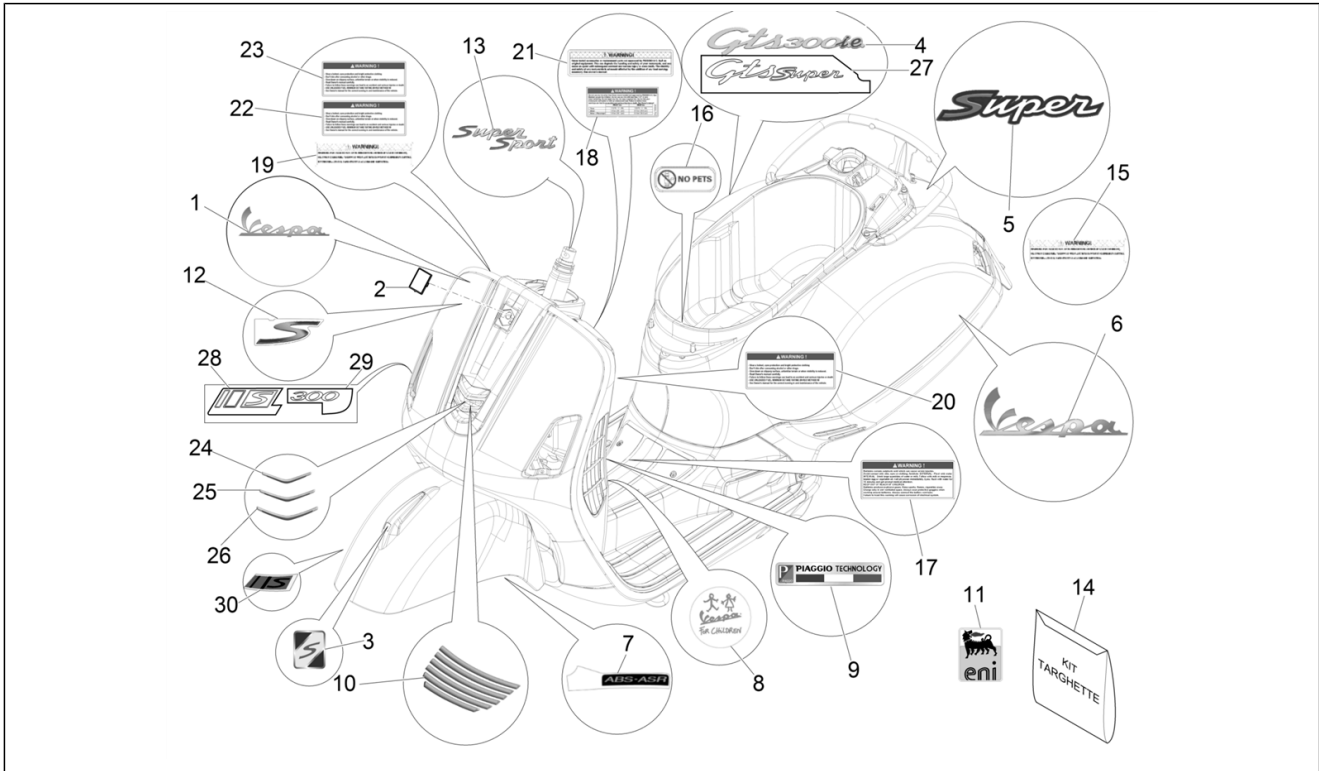

Group	Frame - Plastic parts - Coachwork
Code	02.38
Description	Plates - Emblems
Service	1

Pos.	Code	Description	Qty	Variants
				Model version:Super[Super] Colour:White[544] Model version:Super[Super] Colour:DRAGON RED[894] Model version:Super[Super] Colour:Verde Gem[341/A] Model version:Super[Super] Colour:Technical/titanium grey[742/B] Model version:Supersport[Supersport] Colour:DRAGON RED[894] Model version:Super[Super] Colour:Blue[261/A] Model version:Super[Super] Colour:DRAGON RED[894] Model version:Super[Super] Colour:Shiny Black[94] Model version:Super[Super] Colour:Shiny Black[94] Model version:Super[Super] Colour:Matt grey[707/C] Model version:Supersport[Supersport] Colour:Matt yellow [974/A] Model version:Supersport[Supersport] Colour:White[544] Model version:Super[Super] Colour:Blue[261/A] Model version:Super[Super] Colour:Matt Black[85/B] Model version:Supersport[Supersport] Colour:White[544] Model version:Super[Super] Colour:Shiny Black[94] Model version:Super[Super] Colour:White[544] Model version:Super[Super] Colour:DRAGON RED[894] Model version:Super[Super] Colour:Verde Gem[341/A]