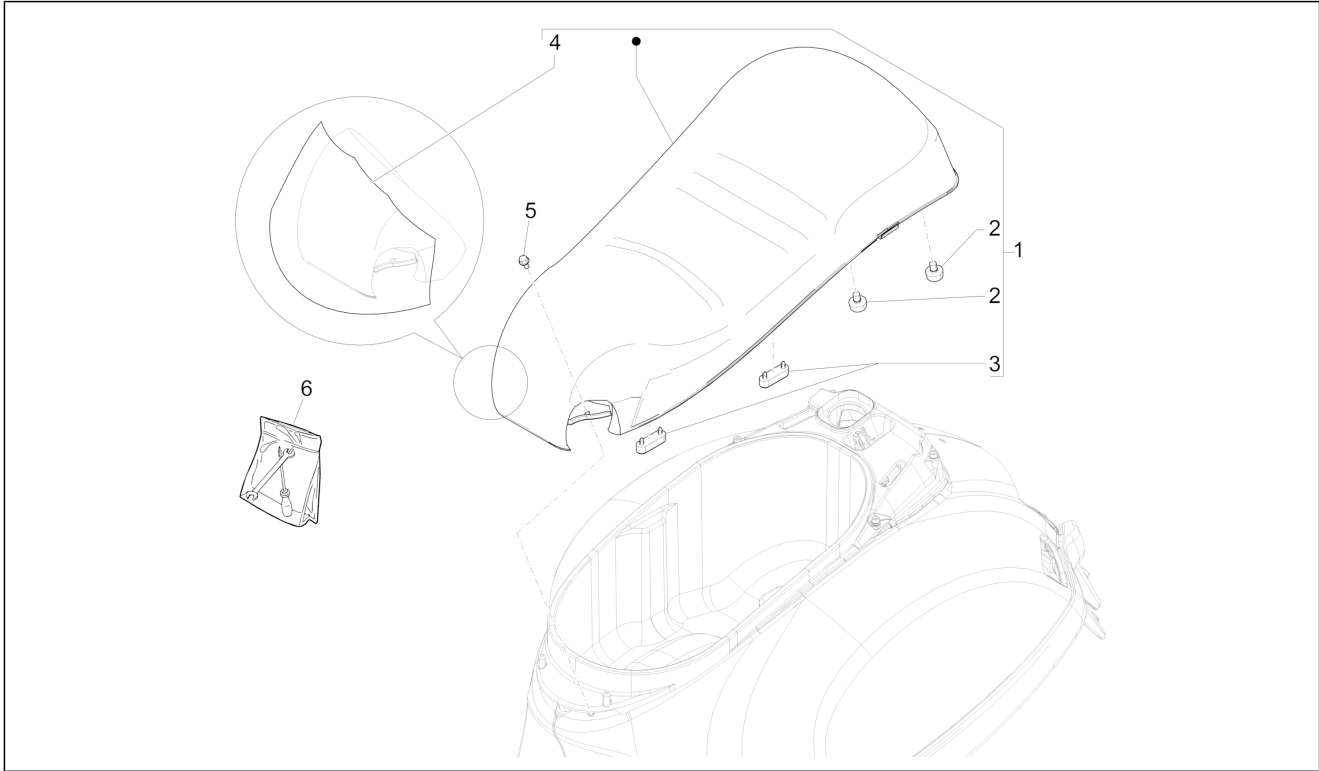

Vespa GTS 300
EVGD000US1 Vespa Super GTS 300 4T 4V ie ABS E3- E4
2014-2017 (NAFTA)

Chassis prefix: ZAPM459L, ZAPMA39L
Engine prefix: M458M, MA33M

Group	Frame - Plastic parts - Coachwork
Code	02.39
Description	Saddle/seats
Service	1

Pos.	Code	Description	Qty	Variants
1	1B001122000C1	Saddle assembly	1	Colour:Technical/titanium grey[742/B] Model version:Supersport[Supersport] Colour:Matt grey[707/C] Model version:Supersport[Supersport] Colour:Blue[261/A] Model version:Super[Super] Colour:DRAGON RED[894] Model version:Super[Super] Colour:Shiny Black[94] Model version:Super[Super] Colour:White[544] Model version:Super[Super] Colour:Blue[261/A] Model version:Super[Super] Colour:White[544] Model version:Super[Super] Colour:Shiny Black[94] Model version:Super[Super] Colour:Matt grey[707/C] Model version:Supersport[Supersport] Colour:Technical/titanium grey[742/B] Model version:Supersport[Supersport] Colour:Matt grey[707/C] Model version:Supersport[Supersport] Colour:Blue[261/A] Model version:Super[Super] Colour:DRAGON RED[894] Model version:Super[Super] Colour:Shiny Black[94] Model version:Super[Super] Colour:White[544] Model version:Super[Super] Colour:Blue[261/A] Model version:Super[Super] Colour:White[544] Model version:Super[Super] Colour:Shiny Black[94] Model version:Super[Super]