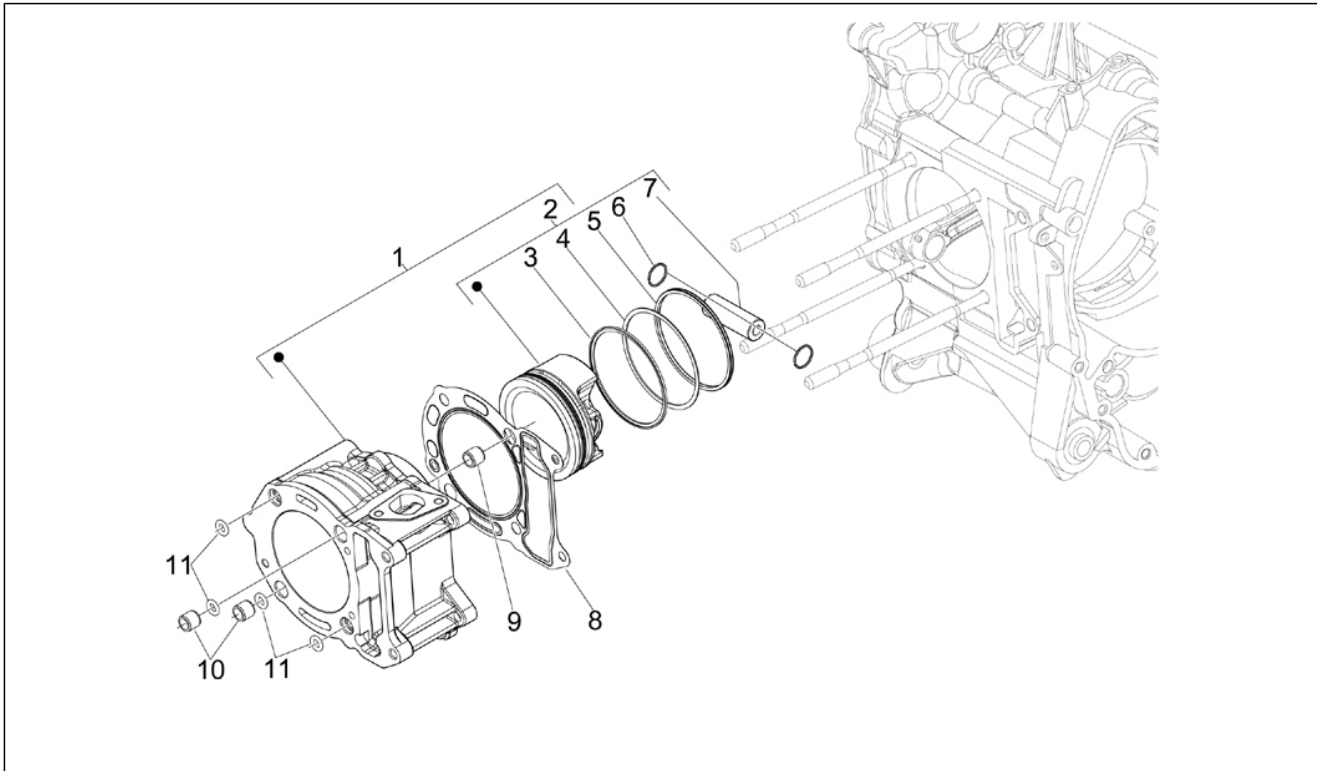

Group	Engine
Code	01.07
Description	Cylinder-piston-wrist pin unit
Service	1

Pos.	Code	Description	Qty	Variants
1	876457	Cyl.pist.-wrist pin assy unit	1	
2	8764580001	Piston + piston pin Cat.1	1	
2	8764580003	Piston + piston pin Cat.3	1	
2	8764580004	Piston + piston pin Cat.4	1	
2	8764580002	Piston + piston pin Cat.2	1	
3	B015159	Compression ring $\varnothing$ 75x1,5	1	
4	B015160	Oil scraper ring $\varnothing$ 75x1,2	1	
5	B015161	Oil scraper ring $\varnothing$ 75x2,5	1	
6	875096	Snap ring	2	
7	875005	Piston pin	1	
8	875112	Cylinder base gasket 0,4 mm	1	
8	875113	Cylinder base gasket 0,6 mm	1	
8	875114	Cylinder base gasket 0,8 mm	1	
9	277916	Locating dowel $\varnothing$7,5x12	2	
10	B015957	Locating dowel	2	
11	B017342	O-ring	4