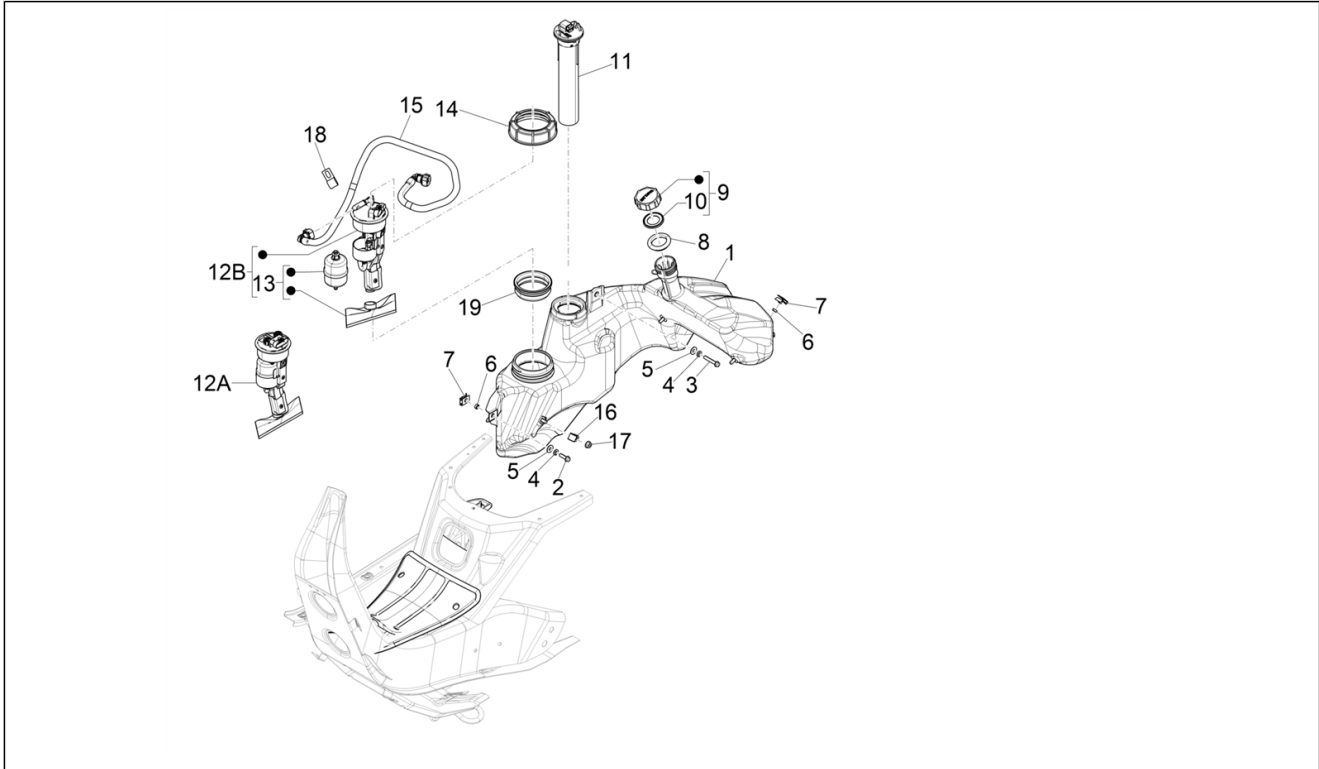

Vespa GTS 300
EVGD000US1 Vespa Super GTS 300 4T 4V ie ABS E3- E4
2014-2017 (NAFTA)

Chassis prefix: ZAPM459L, ZAPMA39L
Engine prefix: M458M, MA33M

Group	Frame - Plastic parts - Coachwork
Code	02.47
Description	Fuel tank
Service	1

Pos.	Code	Description	Qty	Variants
				Colour:Shiny Black[94] Model version:Super[Super] Colour:Matt grey[707/C] Model version:Supersport[Supersport] Colour:Matt yellow [974/A] Model version:Supersport[Supersport] Colour:White[544] Model version:Super[Super] Colour:DRAGON RED[894] Model version:Super[Super] Colour:Verde Gem[341/A] Model version:Super[Super] Colour:Shiny Black[94] Model version:Super[Super] Colour:Matt grey[707/C] Model version:Supersport[Supersport] Colour:Matt yellow [974/A] Model version:Supersport[Supersport] Colour:White[544] Model version:Super[Super] Colour:DRAGON RED[894] Model version:Super[Super] Colour:Verde Gem[341/A] Model version:Super[Super] Colour:Shiny Black[94] Model version:Super[Super] Colour:Matt grey[707/C] Model version:Supersport[Supersport] Colour:Matt yellow [974/A] Model version:Supersport[Supersport] Colour:White[544] Model version:Super[Super] Colour:DRAGON RED[894] Model version:Super[Super] Colour:Verde Gem[341/A] Model version:Super[Super] Colour:Shiny Black[94] Model version:Super[Super]