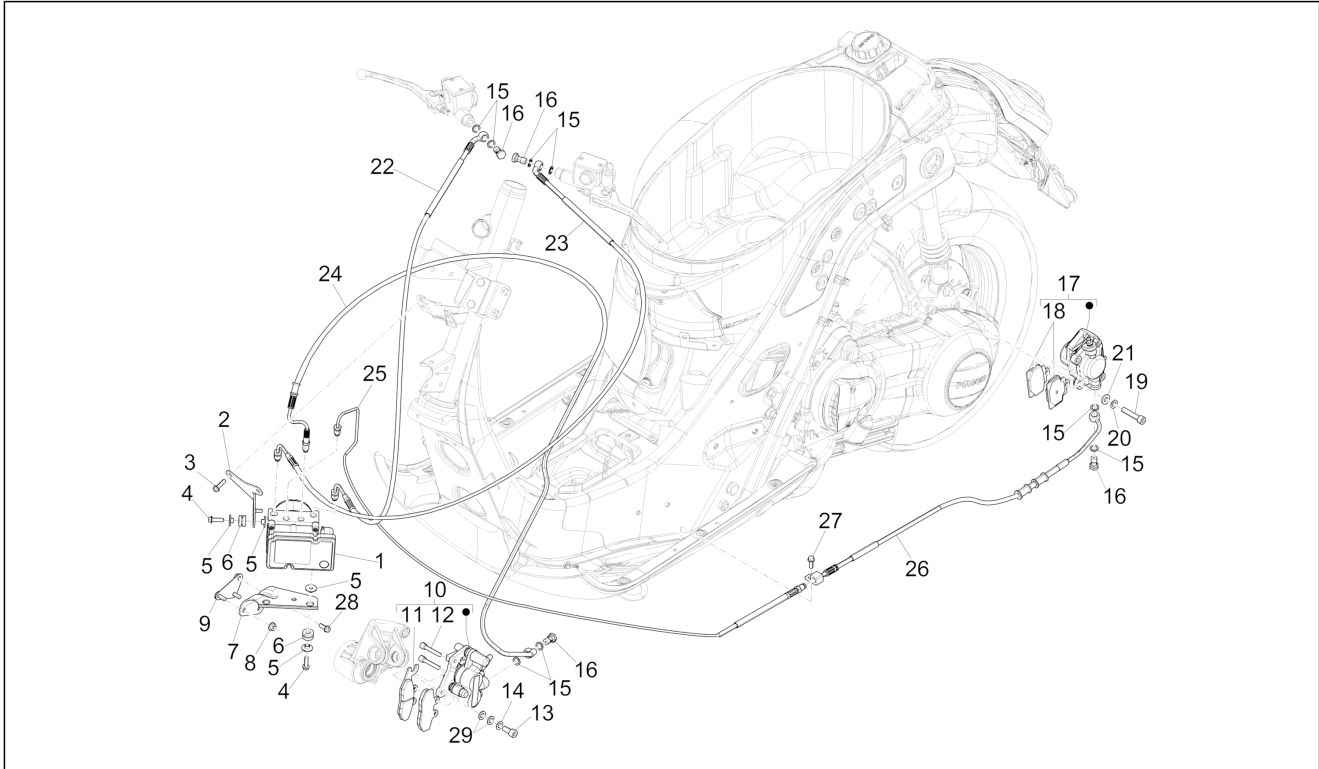

Group	Braking system - Transmissions
Code	05.02
Description	Brakes pipes - Calipers (ABS)
Service	1

Pos.	Code	Description	Qty	Variants
				Colour:DRAGON RED[894] Model version:Super[Super] Colour:Verde Gem[341/A] Model version:Super[Super] Colour:Shiny Black[94] Model version:Super[Super] Colour:Matt grey[707/C] Model version:Supersport[Supersport] Colour:Matt yellow [974/A] Model version:Supersport[Supersport] Colour:White[544] Model version:Super[Super] Colour:DRAGON RED[894] Model version:Super[Super] Colour:Verde Gem[341/A] Model version:Super[Super] Colour:Shiny Black[94] Model version:Super[Super] Colour:Matt grey[707/C] Model version:Supersport[Supersport] Colour:Matt yellow [974/A] Model version:Supersport[Supersport] Colour:White[544] Model version:Super[Super] Colour:DRAGON RED[894] Model version:Super[Super] Colour:Verde Gem[341/A] Model version:Super[Super]
27	B016777	Screw w/ flange M6x16	1	
28	B016777	Screw w/ flange M6x16	1	
29	828961	Flat washer 8,2x17x2,5	2