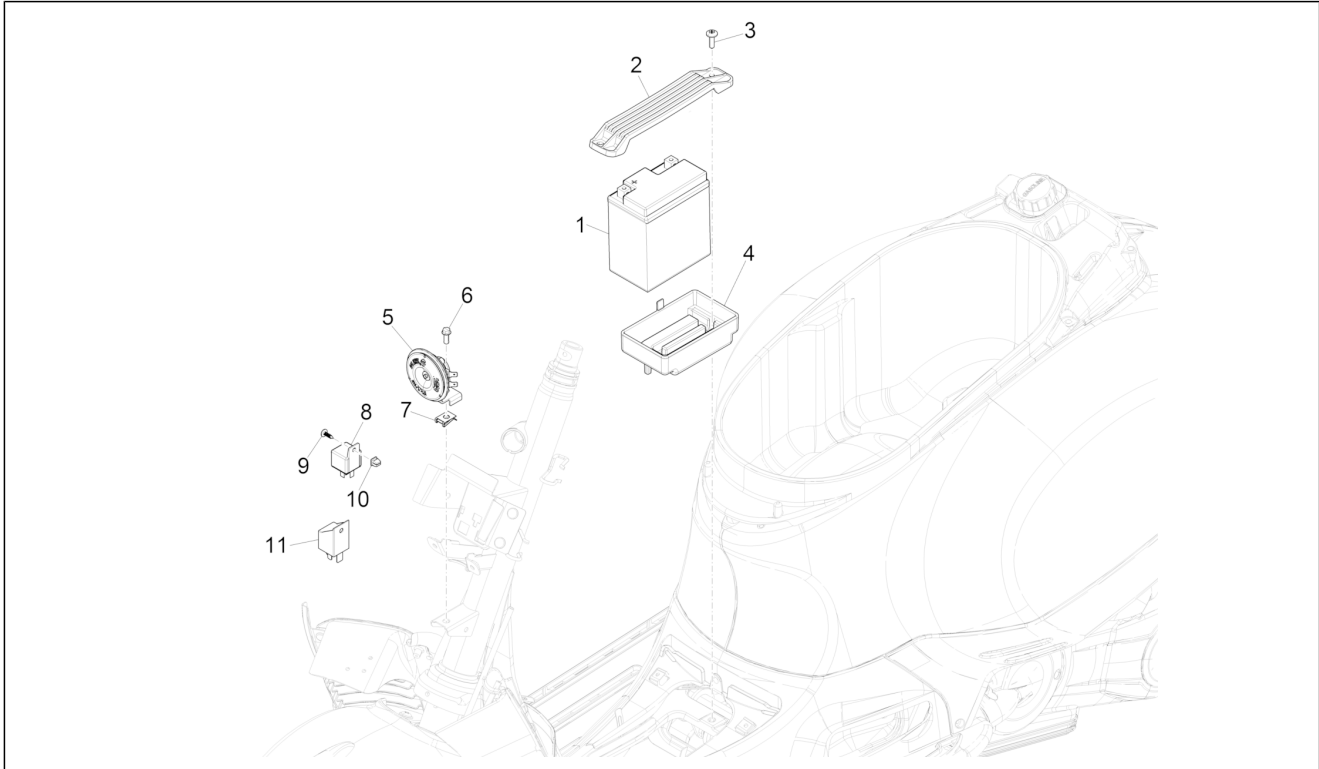

Group	Electrical system
Code	06.05
Description	Remote control switches - Battery - Horn
Service	1

Pos.	Code	Description	Qty	Variants
4	1B003942	Battery float chamber	1	Colour:Shiny Black[94] Model version:Super[Super] Colour:Matt grey[707/C] Model version:Supersport[Supersport] Colour:Matt yellow [974/A] Model version:Supersport[Supersport] Colour:White[544] Model version:Super[Super] Colour:DRAGON RED[894] Model version:Super[Super] Colour:Verde Gem[341/A] Model version:Super[Super] Colour:Shiny Black[94] Model version:Super[Super] Colour:Matt grey[707/C] Model version:Supersport[Supersport] Colour:Matt yellow [974/A] Model version:Supersport[Supersport] Colour:White[544] Model version:Super[Super] Colour:DRAGON RED[894] Model version:Super[Super] Colour:Verde Gem[341/A] Model version:Super[Super] Colour:Shiny Black[94] Model version:Super[Super] Colour:Matt grey[707/C] Model version:Supersport[Supersport] Colour:Matt yellow [974/A] Model version:Supersport[Supersport] Colour:White[544] Model version:Super[Super] Colour:DRAGON RED[894] Model version:Super[Super] Colour:Verde Gem[341/A] Model version:Super[Super] Colour:Shiny Black[94] Model version:Super[Super]