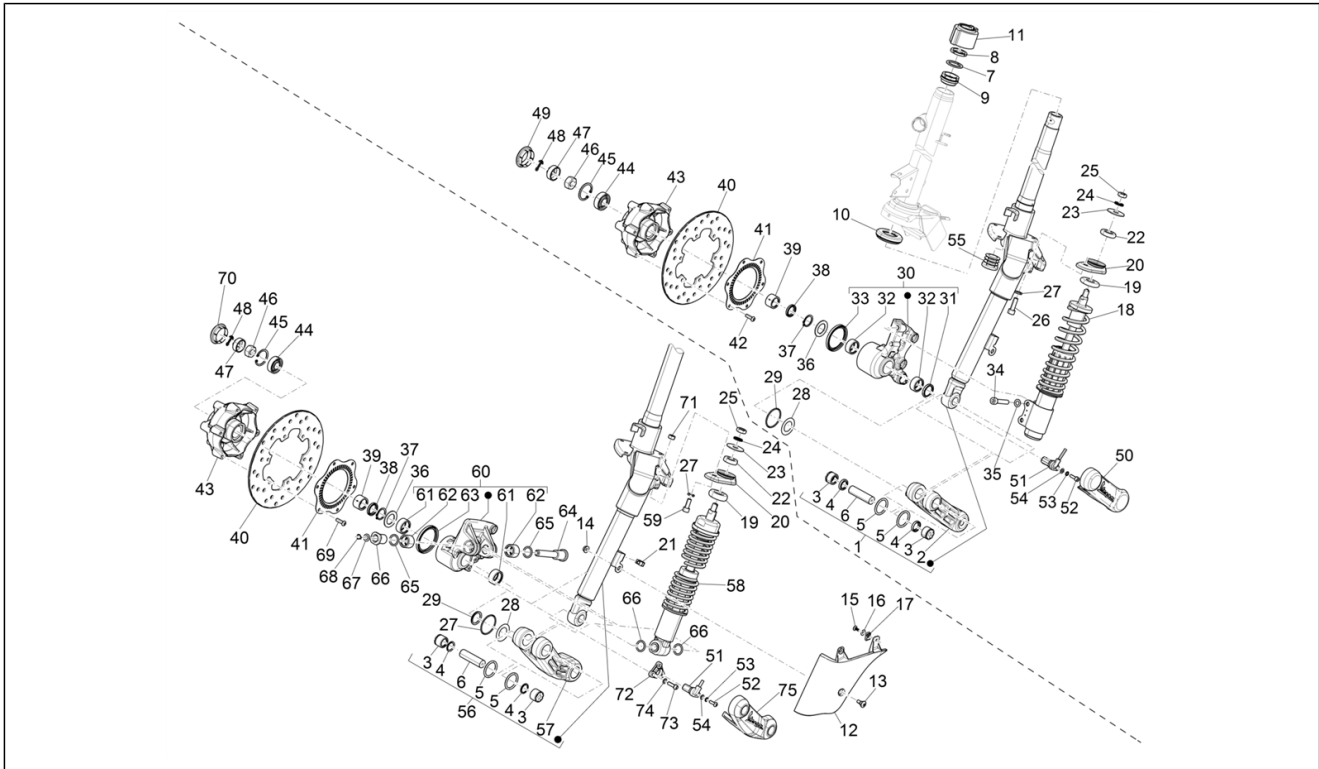

Group	Suspensions - Wheels
Code	04.02
Description	Fork/steering tube - Steering bearing unit
Service	1

Pos.	Code	Description	Qty	Variants
				Model version:Super[Super] Colour:DRAGON RED[894] Model version:Super[Super] Colour:Verde Gem[341/A] Model version:Super[Super] Colour:Shiny Black[94] Model version:Super[Super] Colour:White[544] Model version:Super[Super] Colour:DRAGON RED[894] Model version:Super[Super] Colour:Verde Gem[341/A] Model version:Super[Super] Colour:Shiny Black[94] Model version:Super[Super] Colour:White[544] Model version:Super[Super] Colour:DRAGON RED[894] Model version:Super[Super] Colour:Verde Gem[341/A] Model version:Super[Super] Colour:White[544] Model version:Super[Super] Colour:DRAGON RED[894] Model version:Super[Super] Colour:Verde Gem[341/A] Model version:Super[Super]
50	561433	Front suspension arm cover	1	Colour:Shiny Black[94] Model version:Super[Super] Colour:White[544] Model version:Super[Super] Colour:DRAGON RED[894] Model version:Super[Super] Colour:Verde Gem[341/A] Model version:Super[Super]