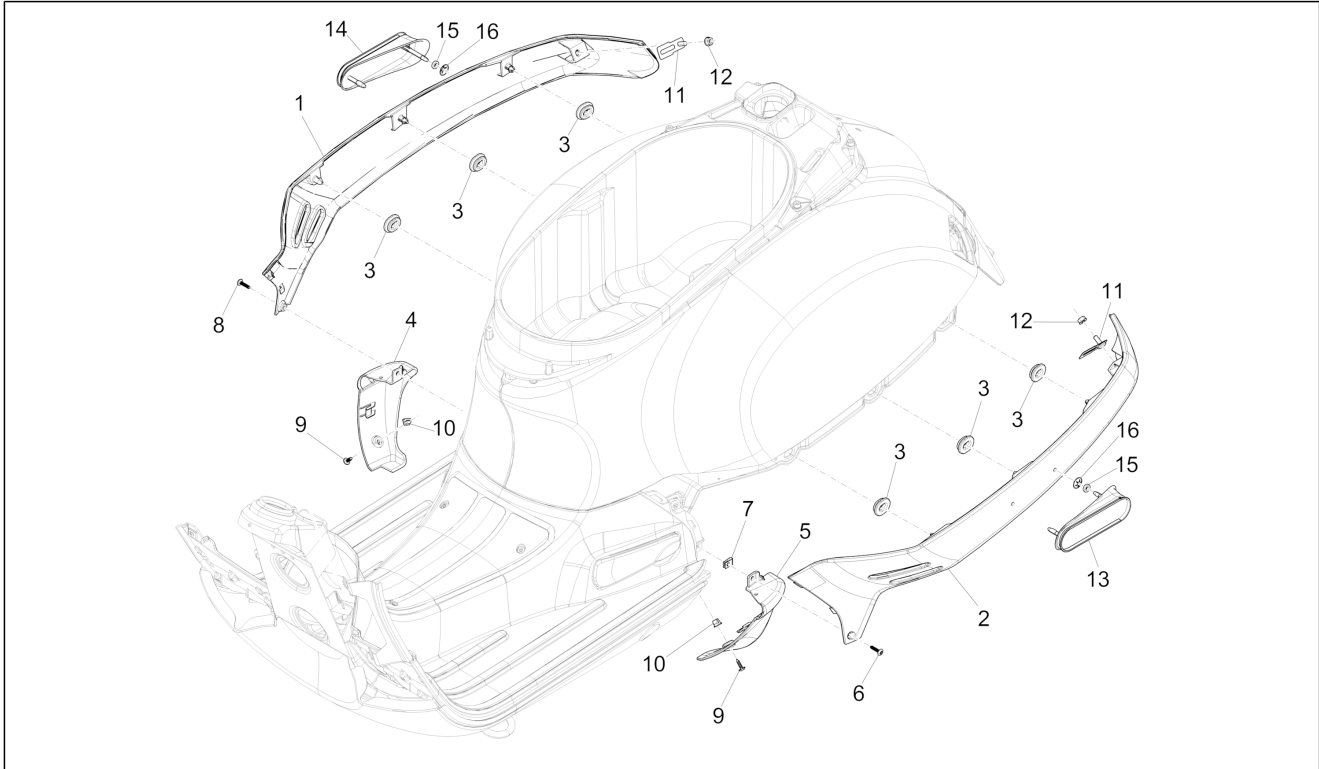

Group	Frame - Plastic parts - Coachwork
Code	02.32
Description	Side cover - Spoiler
Service	1

Pos.	Code	Description	Qty	Variants
				Colour:DRAGON RED[894] Model version:Super[Super] Colour:DRAGON RED[894] Model version:Super[Super] Colour:DRAGON RED[894] Model version:Super[Super] Colour:DRAGON RED[894] Model version:Super[Super]
2	62113700NL	Left side cover	1	Colour:Matt Black[85/B] Model version:Supersport[Supersport]
2	1B003899000BR	Left side cover	1	Colour:White[544] Model version:Super[Super] Colour:White[544] Model version:Super[Super] Colour:White[544] Model version:Super[Super] Colour:White[544] Model version:Super[Super] Colour:White[544] Model version:Super[Super] Colour:White[544] Model version:Super[Super] Colour:White[544] Model version:Super[Super] Colour:White[544] Model version:Super[Super]
2	1B003899000VU	Left side cover	1	Colour:Verde Gem[341/A] Model version:Super[Super]
2	1B003899000L7	Left side cover	1	Colour:Matt yellow [974/A] Model version:Supersport[Supersport]
3	1B000888	Pad	6	
4	5774740090	Spoiler right terminal	1	Colour:Shiny Black[94] Model version:Super[Super] Colour:Shiny Black[94]