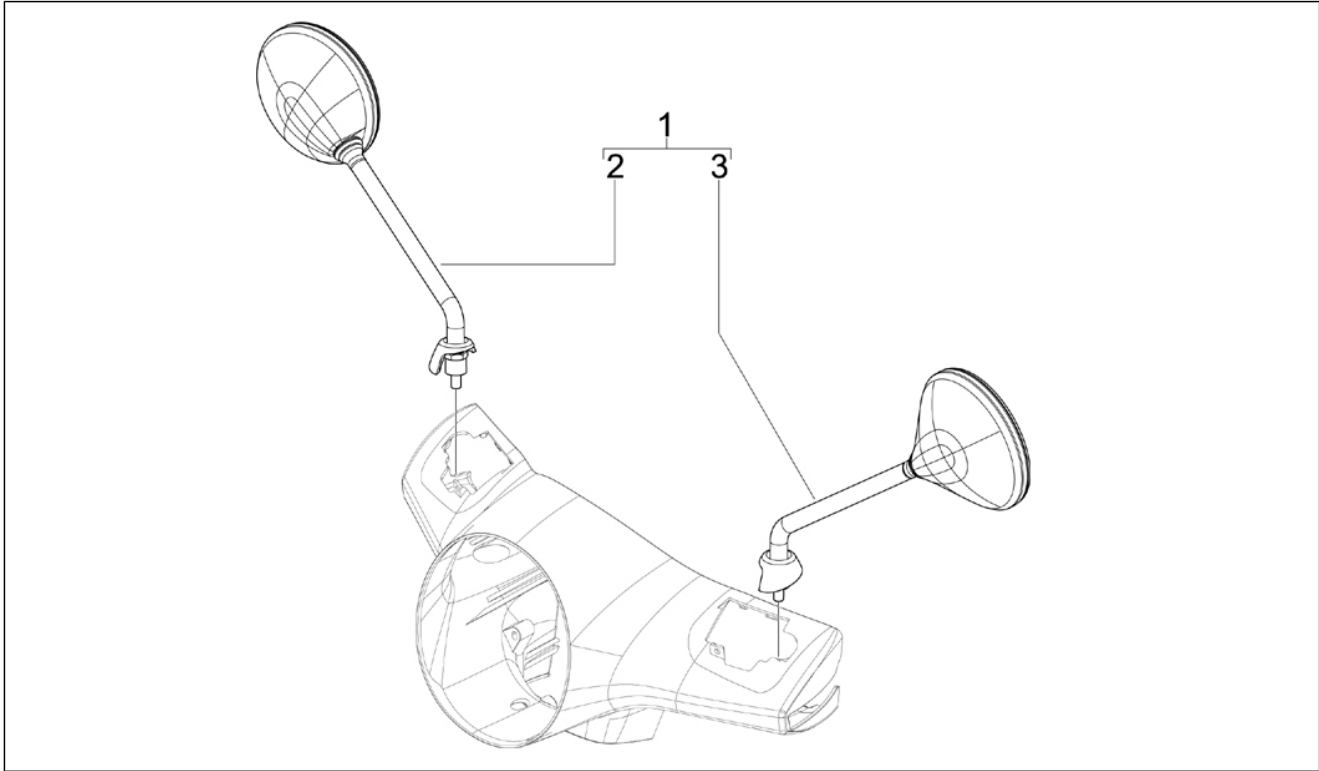

Group	Frame - Plastic parts - Coachwork
Code	02.45
Description	Driving mirror/s
Service	1

Pos.	Code	Description	Qty	Variants
				Colour:Verde Gem[341/A] Model version:Super[Super] Colour:Shiny Black[94] Model version:Super[Super] Colour:Matt grey[707/C] Model version:Supersport[Supersport] Colour:Matt yellow [974/A] Model version:Supersport[Supersport] Colour:White[544] Model version:Super[Super] Colour:DRAGON RED[894] Model version:Super[Super] Colour:Verde Gem[341/A] Model version:Super[Super] Colour:Shiny Black[94] Model version:Super[Super] Colour:Matt grey[707/C] Model version:Supersport[Supersport] Colour:Matt yellow [974/A] Model version:Supersport[Supersport] Colour:White[544] Model version:Super[Super] Colour:DRAGON RED[894] Model version:Super[Super] Colour:Verde Gem[341/A] Model version:Super[Super] Colour:Shiny Black[94] Model version:Super[Super] Colour:Matt grey[707/C] Model version:Supersport[Supersport] Colour:Matt yellow [974/A] Model version:Supersport[Supersport] Colour:White[544] Model version:Super[Super] Colour:DRAGON RED[894] Model version:Super[Super] Colour:Verde Gem[341/A] Model version:Super[Super]