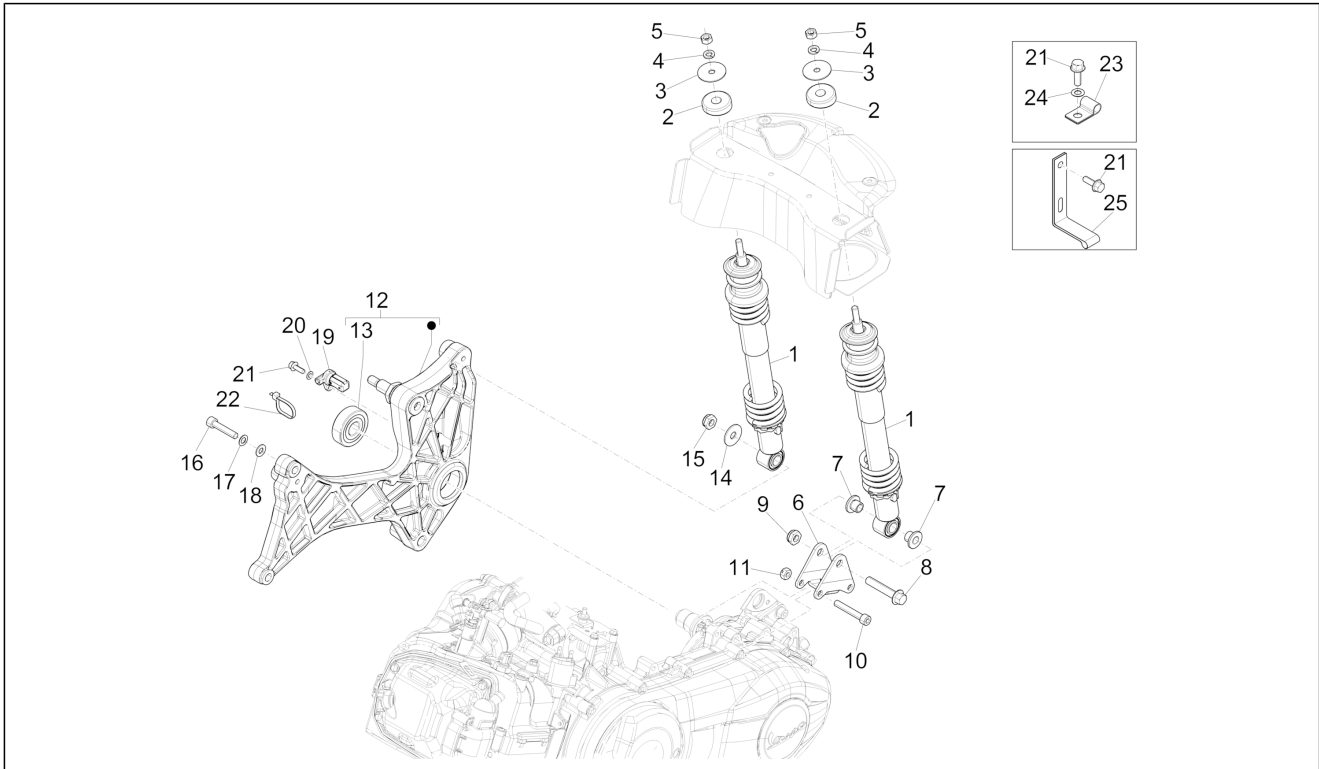

Group	Suspensions - Wheels
Code	04.10
Description	Rear suspension - Shock absorber/s
Service	1

Pos.	Code	Description	Qty	Variants
1	58503R5	Complete rear shock absorber	2	
2	178150	Upper buffer	2	
3	267038	Flat washer	2	
4	016408	Spring washer 13,75x8,15x4,5	2	
5	021108	Nut M8	2	
6	598143	plate	1	
7	597149	Bush	2	
8	268158	Screw w/ flange M10	1	
9	002440	Self locking nut M10	1	
10	844483	Hex socket screw M8x50	2	
11	020008	Nut M8	2	
12	1A001903	Right arm	1	
13	82545R	Ball bearing	1	
14	013962	Washer	1	
15	002440	Self locking nut M10	1	
16	149104	Hex socket screw M8x40	2	
17	709047	Spring washer	2	
18	003058	Flat washer 15x8,4x1,5	2	
19	1D0001275	ABS sensor	1	
20	669282	Flat washer	1	
21	830061	Screw w/ flange M5x16	3	
22	145298	Lock-strap L=180mm	1	
23	643413	Hose clamp	2	
24	006975	Washer $\varnothing 5,3 \times \varnothing 10 \times 0,5$	1	
25	145298	Lock-strap L=180mm	1