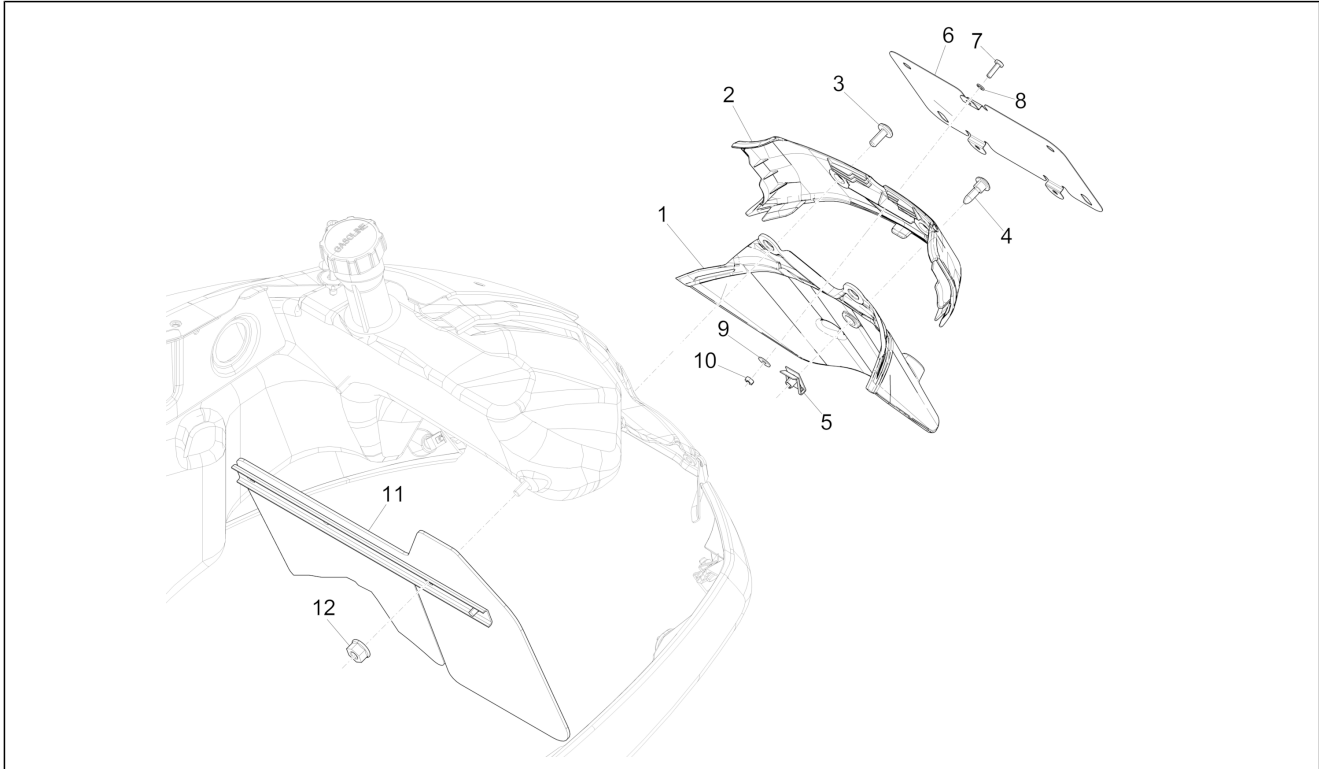

Group	Frame - Plastic parts - Coachwork
Code	02.37
Description	Rear cover - Splash guard
Service	1

Pos.	Code	Description	Qty	Variants
				Colour:Matt grey[707/C] Model version:Supersport[Supersport]
2	1B000881	Splash guard upper closing	1	
2	1B000881000DQ	Splash guard upper closing	1	Colour:Blue[261/A] Model version:Super[Super] Colour:Blue[261/A] Model version:Super[Super] Colour:Blue[261/A] Model version:Super[Super] Colour:Blue[261/A] Model version:Super[Super]
2	1B000881000BR	Splash guard upper closing	1	Colour:White[544] Model version:Super[Super] Colour:White[544] Model version:Super[Super] Colour:White[544] Model version:Super[Super] Colour:White[544] Model version:Super[Super] Colour:White[544] Model version:Super[Super] Colour:White[544] Model version:Super[Super] Colour:White[544] Model version:Super[Super] Colour:White[544] Model version:Super[Super]
2	1B000881000NL	Splash guard upper closing	1	Colour:Matt Black[85/B] Model version:Supersport[Supersport]
2	1B000881000HQ	Splash guard upper closing	1	Colour:Matt grey[707/C] Model version:Supersport[Supersport] Colour:Matt grey[707/C] Model version:Supersport[Supersport] Colour:Matt grey[707/C]