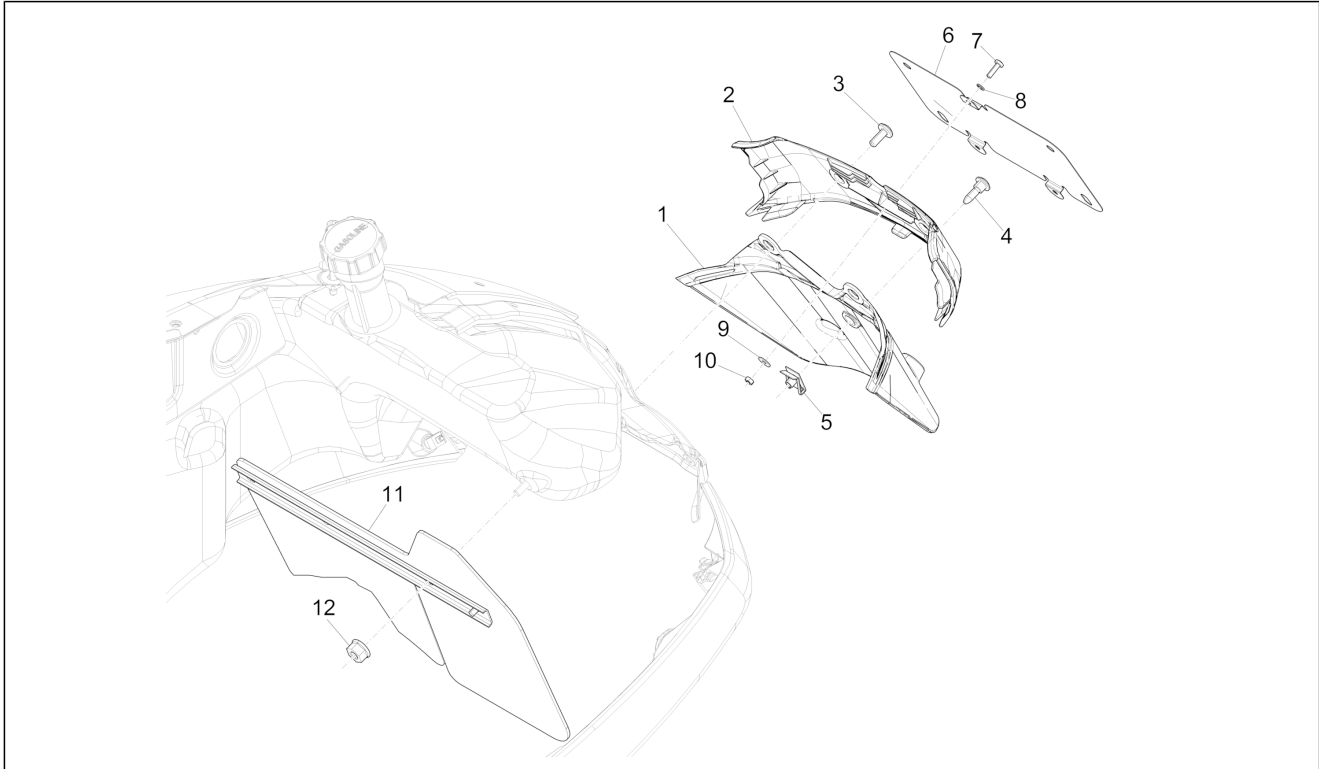

Group	Frame - Plastic parts - Coachwork
Code	02.37
Description	Rear cover - Splash guard
Service	1

Pos.	Code	Description	Qty	Variants
				Colour:White[544] Model version:Super[Super] Colour:Blue[261/A] Model version:Super[Super] Colour:Matt Black[85/B] Model version:Supersport[Supersport] Colour:White[544] Model version:Super[Super] Colour:Shiny Black[94] Model version:Super[Super] Colour:White[544] Model version:Super[Super] Colour:DRAGON RED[894] Model version:Super[Super] Colour:Verde Gem[341/A] Model version:Super[Super] Colour:Technical/titanium grey[742/B] Model version:Supersport[Supersport] Colour:DRAGON RED[894] Model version:Super[Super] Colour:Matt grey[707/C] Model version:Supersport[Supersport] Colour:Matt grey[707/C] Model version:Supersport[Supersport] Colour:Blue[261/A] Model version:Super[Super] Colour:DRAGON RED[894] Model version:Super[Super] Colour:Shiny Black[94] Model version:Super[Super] Colour:Shiny Black[94] Model version:Super[Super] Colour:Matt grey[707/C] Model version:Supersport[Supersport] Colour:Matt yellow [974/A] Model version:Supersport[Supersport] Colour:White[544] Model version:Super[Super]