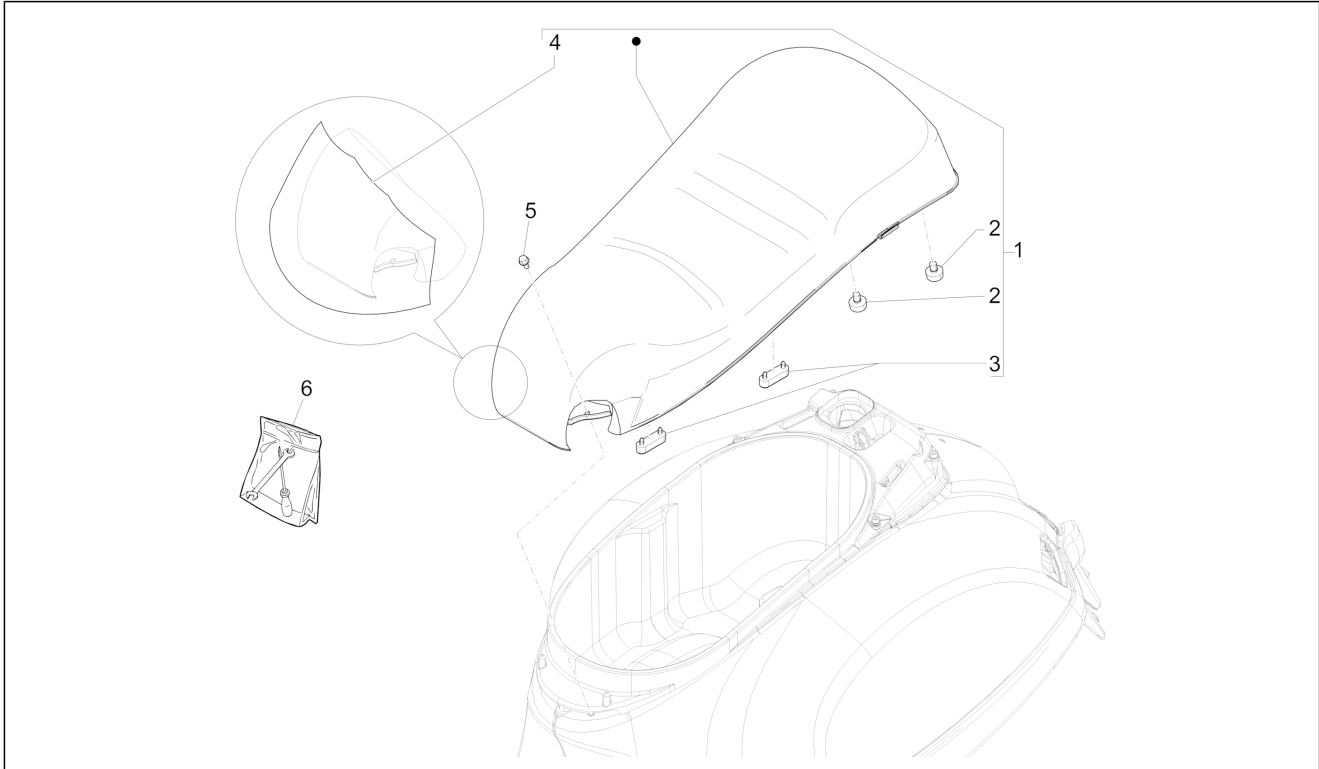

Vespa GTS 300
EVGD000US1 Vespa Super GTS 300 4T 4V ie ABS E3- E4
2014-2017 (NAFTA)

Chassis prefix: ZAPM459L, ZAPMA39L
Engine prefix: M458M, MA33M

Group	Frame - Plastic parts - Coachwork
Code	02.39
Description	Saddle/seats
Service	1

Pos.	Code	Description	Qty	Variants
				Colour:Shiny Black[94] Model version:Super[Super] Colour:Matt grey[707/C] Model version:Supersport[Supersport] Colour:Technical/titanium grey[742/B] Model version:Supersport[Supersport] Colour:Matt grey[707/C] Model version:Supersport[Supersport] Colour:Blue[261/A] Model version:Super[Super] Colour:DRAGON RED[894] Model version:Super[Super] Colour:Shiny Black[94] Model version:Super[Super] Colour:White[544] Model version:Super[Super] Colour:Blue[261/A] Model version:Super[Super] Colour:White[544] Model version:Super[Super] Colour:Shiny Black[94] Model version:Super[Super] Colour:Matt grey[707/C] Model version:Supersport[Supersport] Colour:Technical/titanium grey[742/B] Model version:Supersport[Supersport] Colour:Matt grey[707/C] Model version:Supersport[Supersport] Colour:Blue[261/A] Model version:Super[Super] Colour:DRAGON RED[894] Model version:Super[Super] Colour:Shiny Black[94] Model version:Super[Super] Colour:White[544] Model version:Super[Super] Colour:Blue[261/A] Model version:Super[Super]