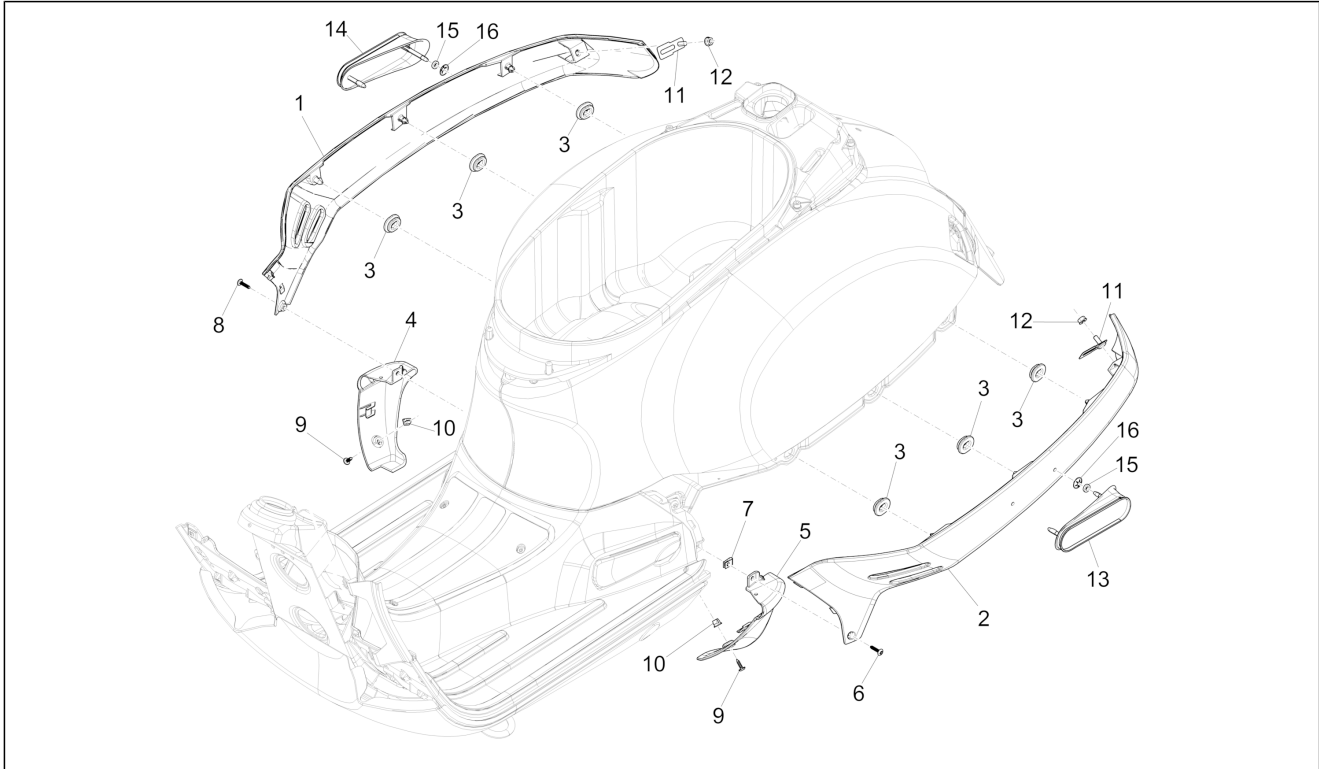

Group	Frame - Plastic parts - Coachwork
Code	02.32
Description	Side cover - Spoiler
Service	1

Pos.	Code	Description	Qty	Variants
				Colour:DRAGON RED[894] Model version:Super[Super]
4	1B003904000BR	Spoiler right terminal	1	Colour:White[544] Model version:Super[Super] Colour:White[544] Model version:Super[Super] Colour:White[544] Model version:Super[Super] Colour:White[544] Model version:Super[Super] Colour:White[544] Model version:Super[Super] Colour:White[544] Model version:Super[Super] Colour:White[544] Model version:Super[Super] Colour:White[544] Model version:Super[Super]
4	1B003904000EZ	Spoiler right terminal	1	Colour:Technical/titanium grey[742/B] Model version:Supersport[Supersport]
4	1B003904	Spoiler right terminal	1	
4	57747400NL	Spoiler right terminal	1	Colour:Matt Black[85/B] Model version:Supersport[Supersport]
4	1B003904000L7	Spoiler right terminal	1	Colour:Matt yellow [974/A] Model version:Supersport[Supersport]
4	1B003904000HQ	Spoiler right terminal	1	Colour:Matt grey[707/C] Model version:Supersport[Supersport]
4	1B00390400090	Spoiler right terminal	1	Colour:Shiny Black[94] Model version:Super[Super]
4	1B003904000VU	Spoiler right terminal	1	Colour:Verde Gem[341/A] Model version:Super[Super]
5	57747300R7	Spoiler left terminal	1	Colour:DRAGON RED[894] Model version:Super[Super]