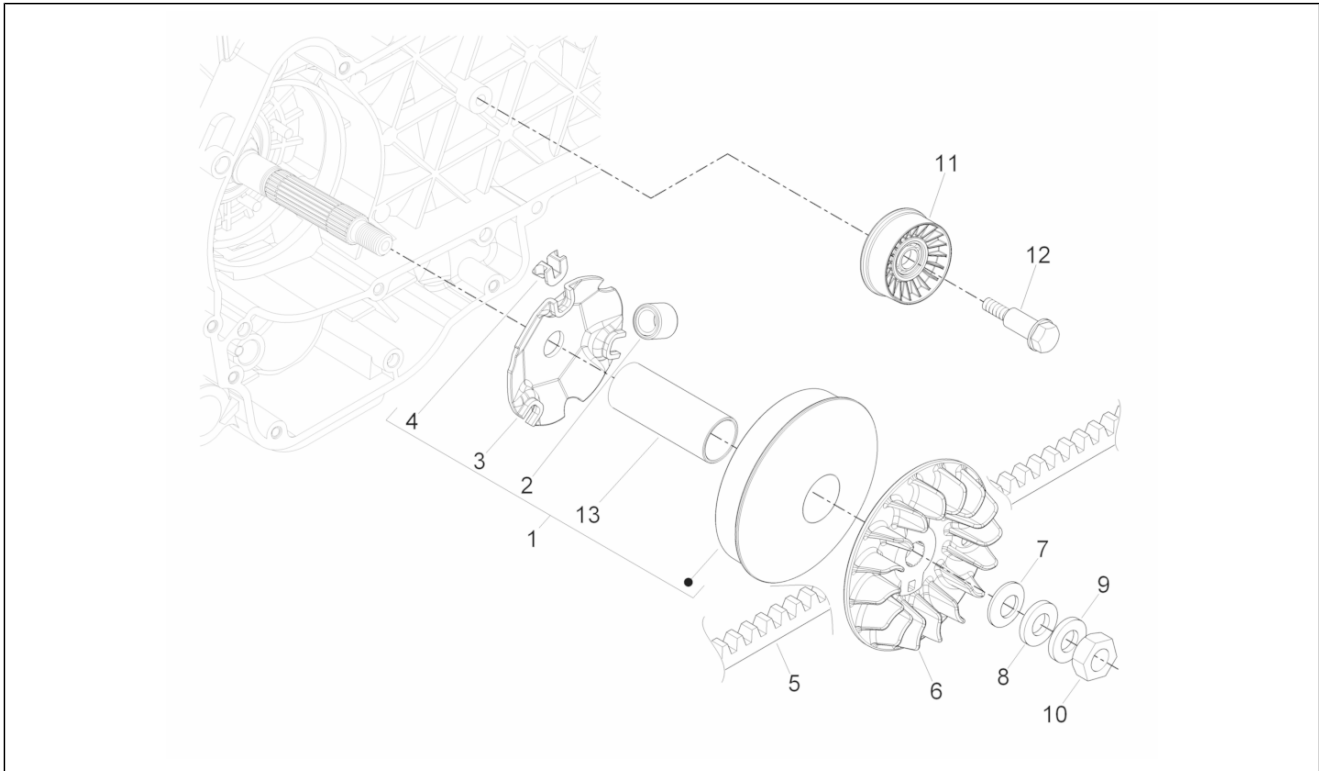

Group	Engine
Code	01.13
Description	Driving pulley
Service	1

Pos.	Code	Description	Qty	Variants
1	CM1444085	Complete roller housing	1	
2	849480	Pin roller	6	
3	842204	Roller contrast	1	
4	843028	Sliding block	3	
5	82941R	V-belt	1	
6	840193	Fixed pulley	1	
7	880950	Belleville spring	1	
8	840533	Flat washer 12.1x36x2	1	
9	434885	Plain washer 17x32x1	1	
10	486324	Nut M12x1.25	1	
11	833989	Toothed pulley	1	
12	828217	Special screw	1	
13	483889	Spacer	1