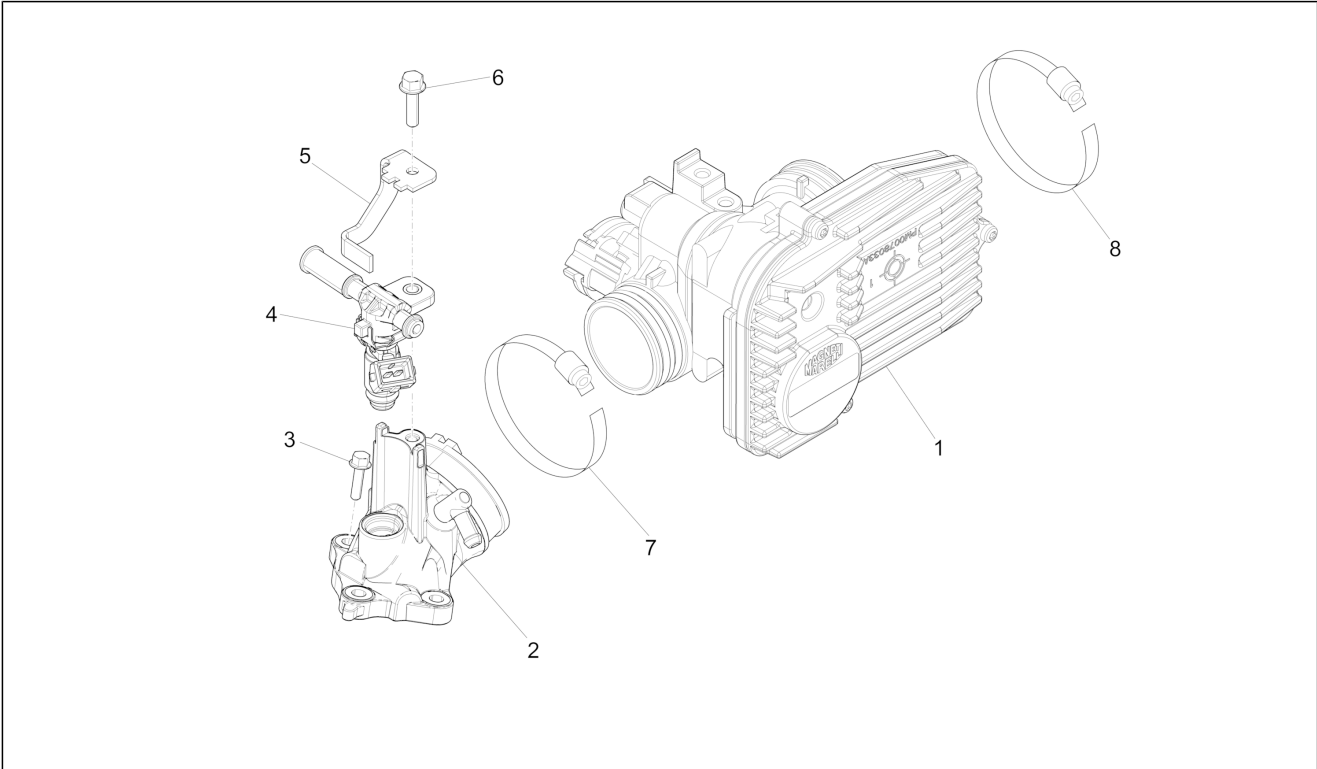

Group	Engine
Code	01.36
Description	Throttle body - Injector - Union pipe
Service	1

Pos.	Code	Description	Qty	Variants
2	877930	Intake fitting with depression intake	1	Colour:Shiny Black[94] Model version:Super[Super] Colour:Matt grey[707/C] Model version:Supersport[Supersport] Colour:Matt yellow [974/A] Model version:Supersport[Supersport] Colour:White[544] Model version:Super[Super] Colour:DRAGON RED[894] Model version:Super[Super] Colour:Verde Gem[341/A] Model version:Super[Super] Colour:Shiny Black[94] Model version:Super[Super] Colour:Matt grey[707/C] Model version:Supersport[Supersport] Colour:Matt yellow [974/A] Model version:Supersport[Supersport] Colour:White[544] Model version:Super[Super] Colour:DRAGON RED[894] Model version:Super[Super] Colour:Verde Gem[341/A] Model version:Super[Super] Colour:Shiny Black[94] Model version:Super[Super] Colour:Matt grey[707/C] Model version:Supersport[Supersport] Colour:Matt yellow [974/A] Model version:Supersport[Supersport] Colour:White[544] Model version:Super[Super] Colour:DRAGON RED[894] Model version:Super[Super] Colour:Verde Gem[341/A] Model version:Super[Super]