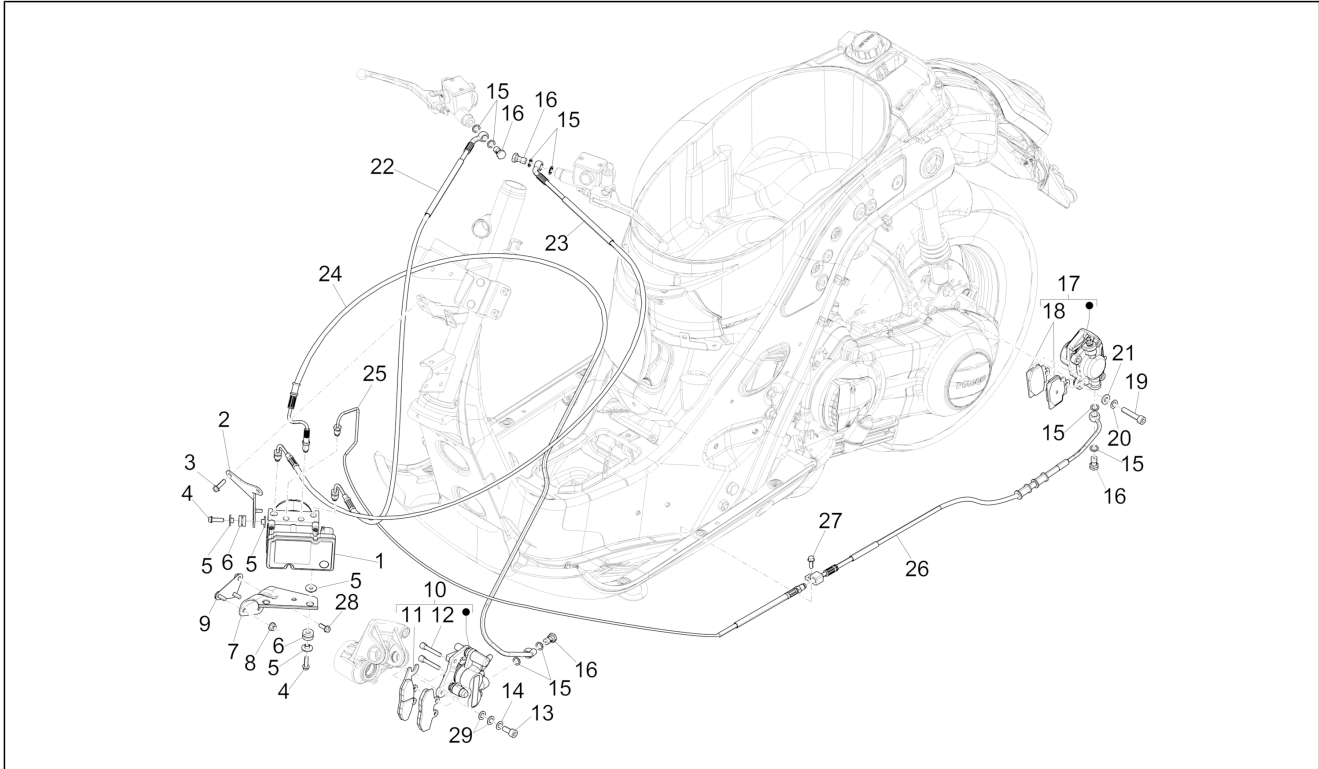

Group	Braking system - Transmissions
Code	05.02
Description	Brakes pipes - Calipers (ABS)
Service	1

Pos.	Code	Description	Qty	Variants
				Model version:Supersport[Supersport] Colour:White[544] Model version:Super[Super] Colour:DRAGON RED[894] Model version:Super[Super] Colour:Verde Gem[341/A] Model version:Super[Super] Colour:Shiny Black[94] Model version:Super[Super] Colour:Matt grey[707/C] Model version:Supersport[Supersport] Colour:Matt yellow [974/A] Model version:Supersport[Supersport] Colour:White[544] Model version:Super[Super] Colour:DRAGON RED[894] Model version:Super[Super] Colour:Verde Gem[341/A] Model version:Super[Super] Colour:Shiny Black[94] Model version:Super[Super] Colour:Matt grey[707/C] Model version:Supersport[Supersport] Colour:Matt yellow [974/A] Model version:Supersport[Supersport] Colour:White[544] Model version:Super[Super] Colour:DRAGON RED[894] Model version:Super[Super] Colour:Verde Gem[341/A] Model version:Super[Super] Colour:Shiny Black[94] Model version:Super[Super] Colour:Matt grey[707/C] Model version:Supersport[Supersport] Colour:Matt yellow [974/A] Model version:Supersport[Supersport] Colour:White[544]