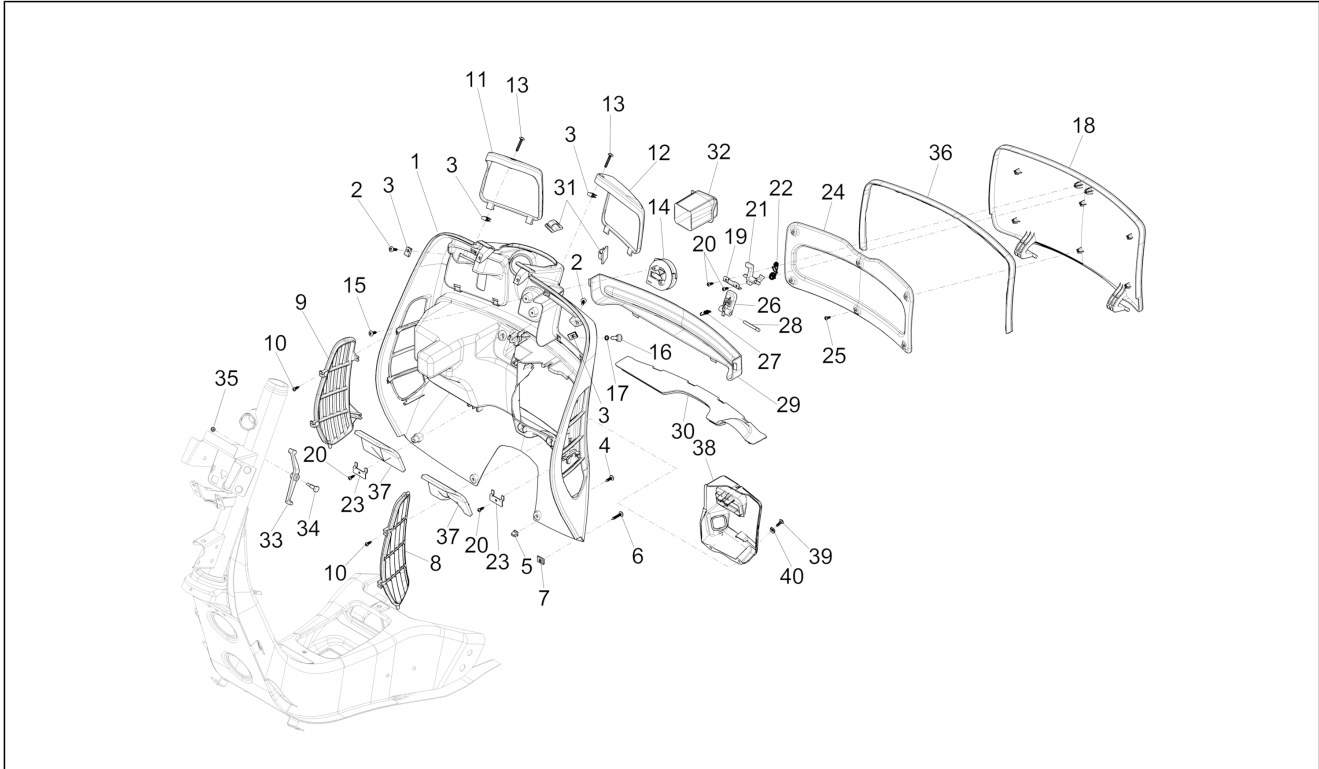

Vespa GTS 300
 EVGD000US1 Vespa Super GTS 300 4T 4V ie ABS E3- E4
 2014-2017 (NAFTA)

Chassis prefix: ZAPM459L, ZAPMA39L
 Engine prefix: M458M, MA33M

Group	Frame - Plastic parts - Coachwork
Code	02.30
Description	Front glove-box - Knee-guard panel
Service	1