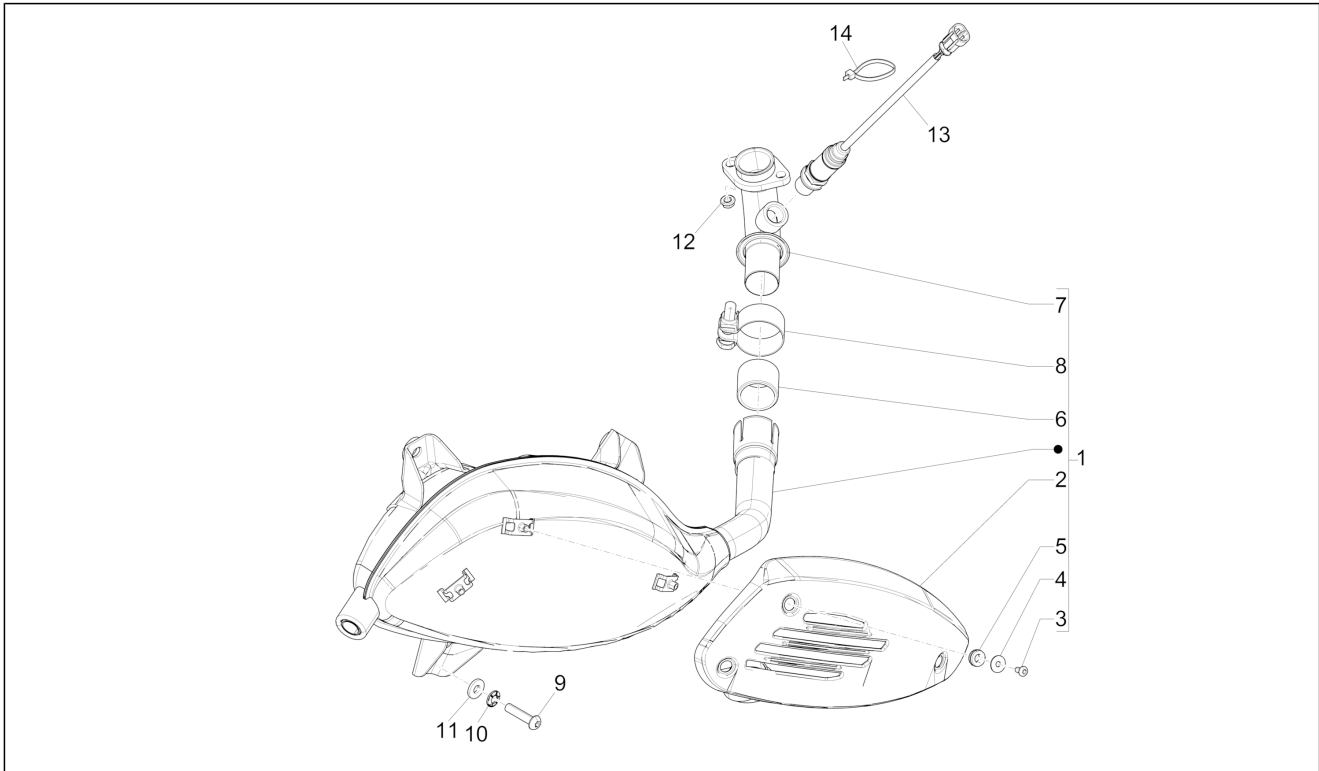

Group	Engine
Code	01.42
Description	Silencer
Service	1

Pos.	Code	Description	Qty	Variants
				Model version:Super[Super] Colour:Matt grey[707/C] Model version:Supersport[Supersport] Colour:Matt yellow [974/A] Model version:Supersport[Supersport] Colour:White[544] Model version:Super[Super] Colour:DRAGON RED[894] Model version:Super[Super] Colour:Verde Gem[341/A] Model version:Super[Super]
14	145298	Lock-strap L=180mm	1