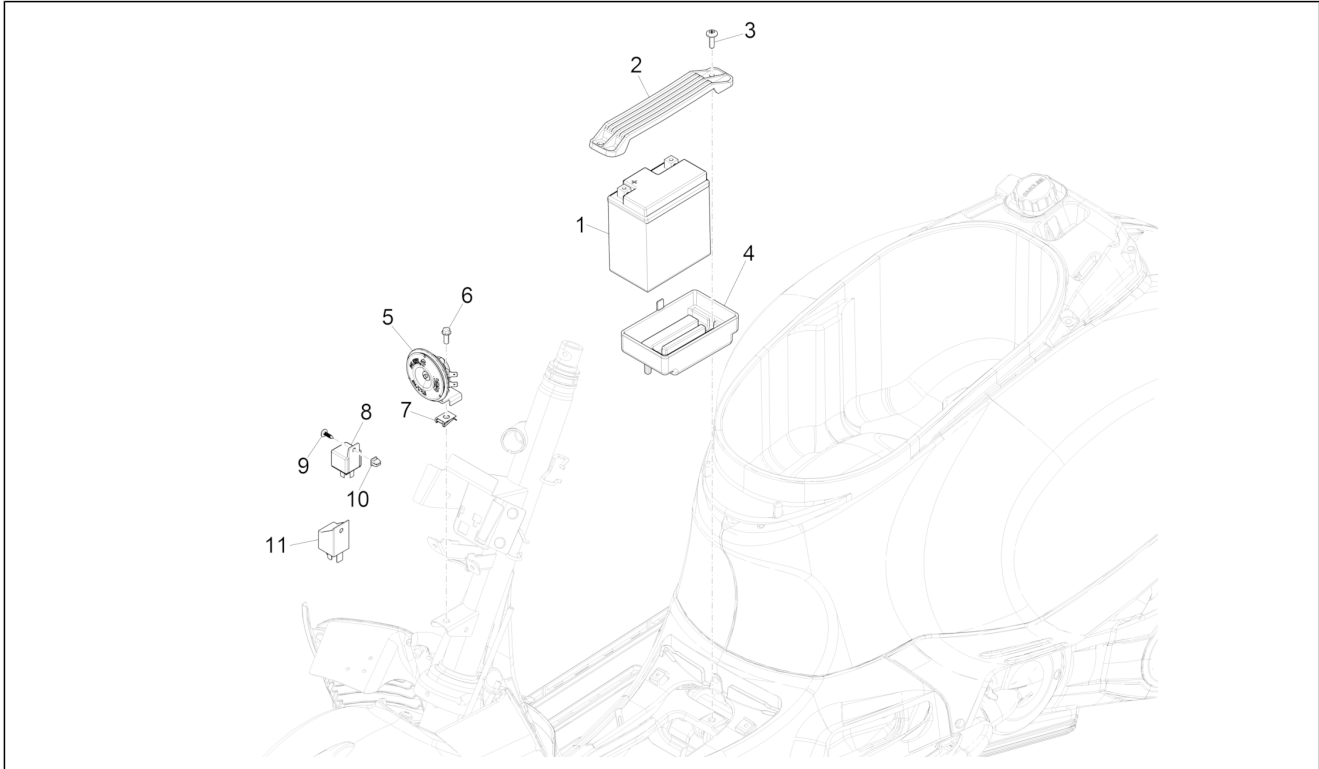

Group	Electrical system
Code	06.05
Description	Remote control switches - Battery - Horn
Service	1

Pos.	Code	Description	Qty	Variants
1	583158	Battery (Yuasa) 12V-10Ah	1	
2	621830	Battery bracket	1	
3	B016777	Screw w/ flange M6x16	2	
3	CM179302	Metric screw TBC	2	Colour:Shiny Black[94] Model version:Super[Super] Colour:Matt grey[707/C] Model version:Supersport[Supersport] Colour:Matt yellow [974/A] Model version:Supersport[Supersport] Colour:White[544] Model version:Super[Super] Colour:DRAGON RED[894] Model version:Super[Super] Colour:Verde Gem[341/A] Model version:Super[Super] Colour:Shiny Black[94] Model version:Super[Super] Colour:Matt grey[707/C] Model version:Supersport[Supersport] Colour:Matt yellow [974/A] Model version:Supersport[Supersport] Colour:White[544] Model version:Super[Super] Colour:DRAGON RED[894] Model version:Super[Super] Colour:Verde Gem[341/A] Model version:Super[Super] Colour:Shiny Black[94] Model version:Super[Super] Colour:Matt grey[707/C] Model version:Supersport[Supersport] Colour:Matt yellow [974/A] Model version:Supersport[Supersport] Colour:White[544] Model version:Super[Super] Colour:DRAGON RED[894] Model version:Super[Super]