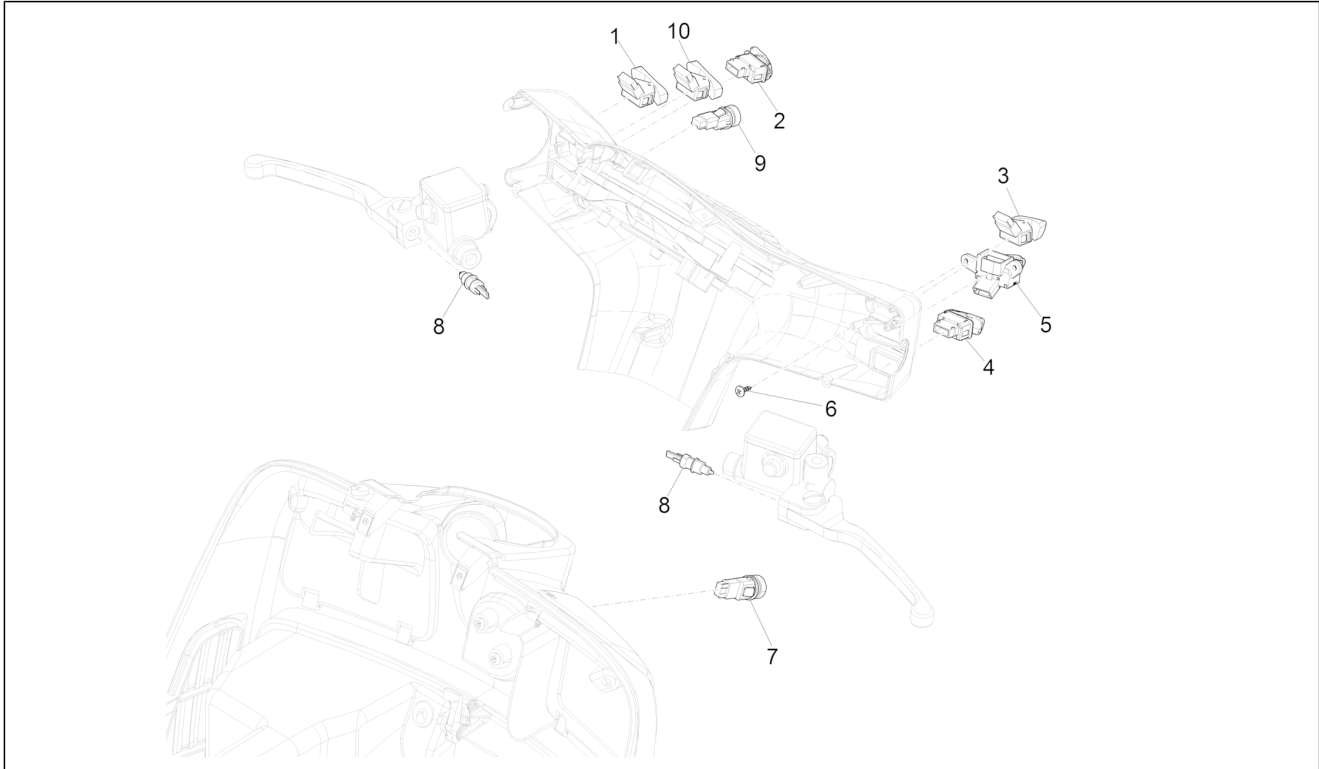

Group	Electrical system
Code	06.01
Description	Selectors - Switches - Buttons
Service	1

Pos.	Code	Description	Qty	Variants
				Model version:Super[Super] Colour:Shiny Black[94] Model version:Super[Super] Colour:Matt grey[707/C] Model version:Supersport[Supersport] Colour:Matt yellow [974/A] Model version:Supersport[Supersport] Colour:White[544] Model version:Super[Super] Colour:DRAGON RED[894] Model version:Super[Super] Colour:Verde Gem[341/A] Model version:Super[Super] Colour:Shiny Black[94] Model version:Super[Super] Colour:Matt grey[707/C] Model version:Supersport[Supersport] Colour:Matt yellow [974/A] Model version:Supersport[Supersport] Colour:White[544] Model version:Super[Super] Colour:DRAGON RED[894] Model version:Super[Super] Colour:Verde Gem[341/A] Model version:Super[Super] Colour:Shiny Black[94] Model version:Super[Super] Colour:Matt grey[707/C] Model version:Supersport[Supersport] Colour:Matt yellow [974/A] Model version:Supersport[Supersport] Colour:White[544] Model version:Super[Super] Colour:DRAGON RED[894] Model version:Super[Super] Colour:Verde Gem[341/A] Model version:Super[Super]