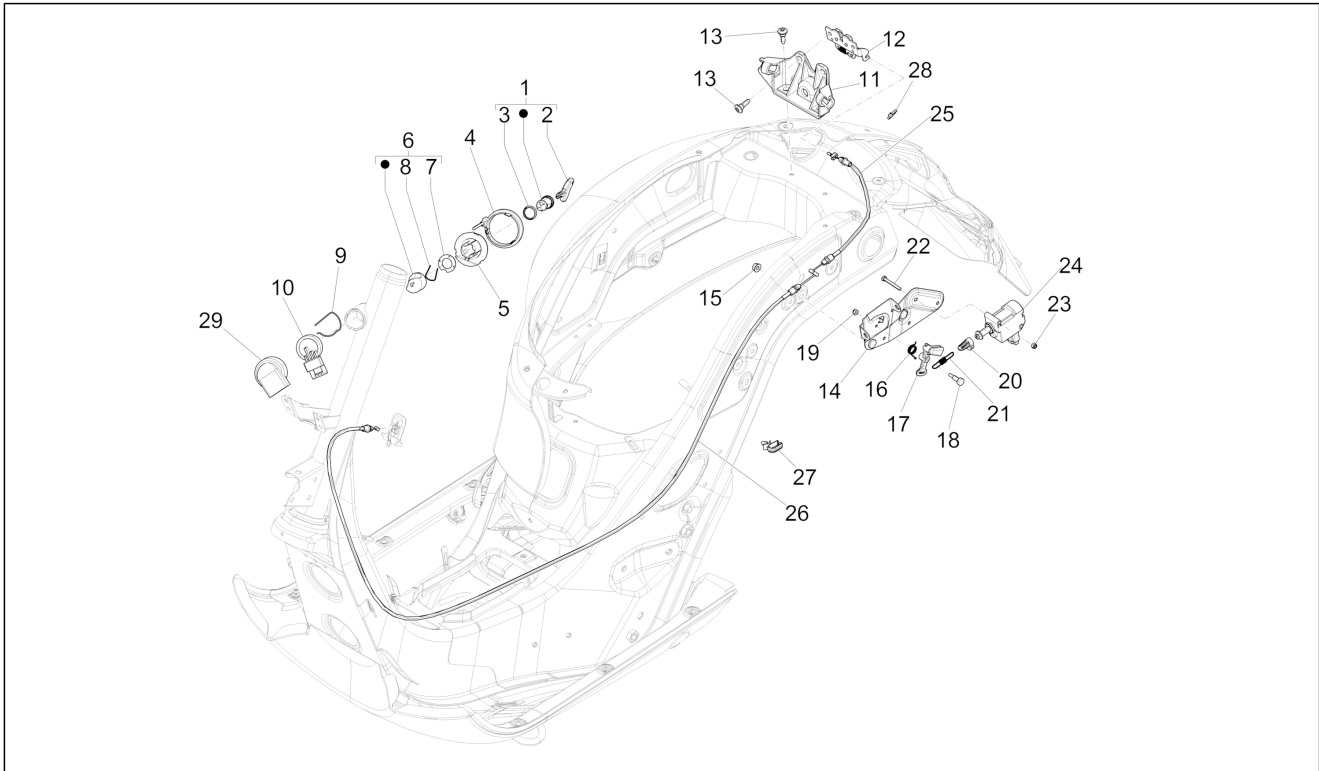

Group	Frame - Plastic parts - Coachwork
Code	02.46
Description	Locks
Service	1

Pos.	Code	Description	Qty	Variants
28	191117	Hose clamp	1	
29	582041	Commutator cap	1