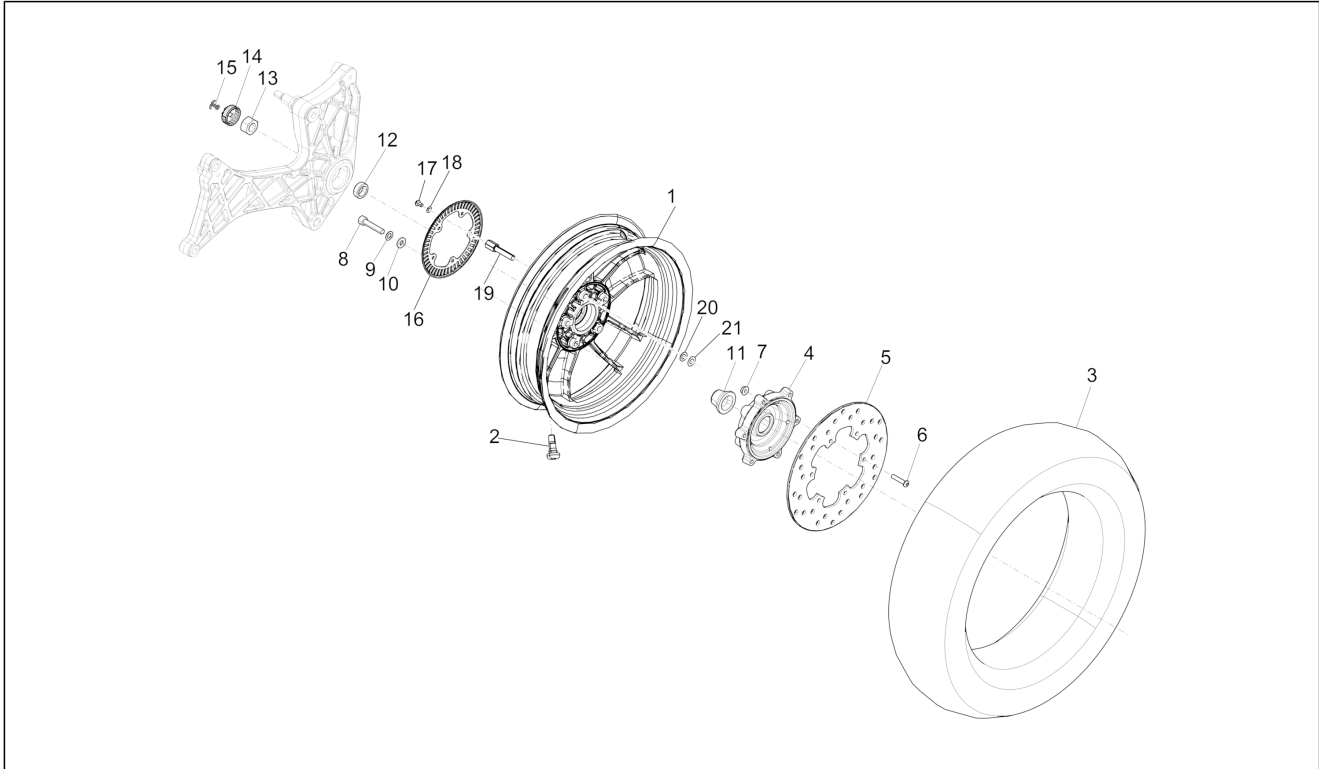

Group	Suspensions - Wheels
Code	04.12
Description	Rear wheel
Service	1

Pos.	Code	Description	Qty	Variants
1	1C000782	Wheel 3.00x12"	1	
1	1C00286000090	Rear wheel 3.00x12"	1	Colour:Matt grey[707/C] Model version:Supersport[Supersport] Colour:Matt yellow [974/A] Model version:Supersport[Supersport] Colour:Matt grey[707/C] Model version:Supersport[Supersport] Colour:Matt yellow [974/A] Model version:Supersport[Supersport]
1	1C001078	Wheel 3.00x12"	1	Colour:Shiny Black[94] Model version:Super[Super] Colour:White[544] Model version:Super[Super] Colour:DRAGON RED[894] Model version:Super[Super] Colour:Verde Gem[341/A] Model version:Super[Super] Colour:Shiny Black[94] Model version:Super[Super] Colour:White[544] Model version:Super[Super] Colour:DRAGON RED[894] Model version:Super[Super] Colour:Verde Gem[341/A] Model version:Super[Super] Colour:Shiny Black[94] Model version:Super[Super] Colour:White[544] Model version:Super[Super] Colour:DRAGON RED[894] Model version:Super[Super] Colour:Verde Gem[341/A] Model version:Super[Super] Colour:Shiny Black[94] Model version:Super[Super] Colour:White[544] Model version:Super[Super]