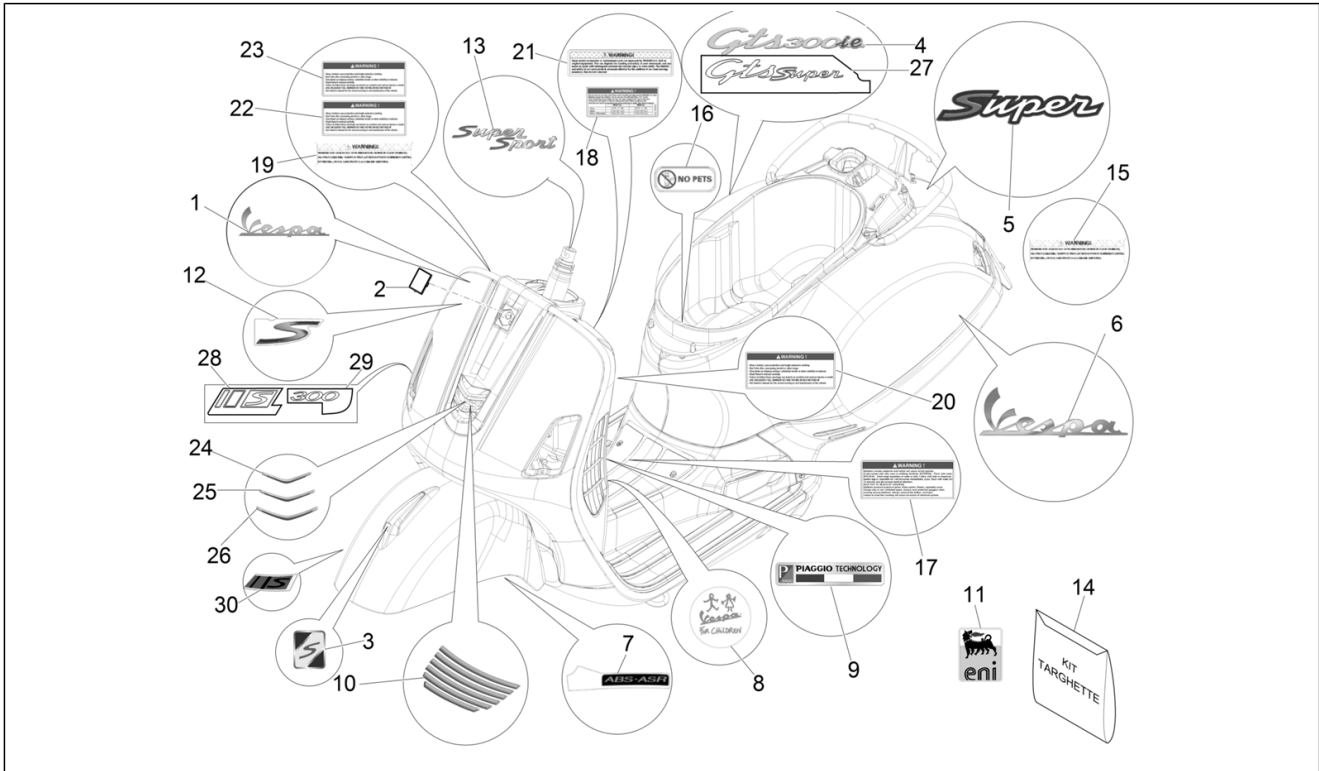

Group	Frame - Plastic parts - Coachwork
Code	02.38
Description	Plates - Emblems
Service	1

Pos.	Code	Description	Qty	Variants
				Model version:Super[Super] Colour:Technical/titanium grey[742/B] Model version:Supersport[Supersport] Colour:DRAGON RED[894] Model version:Super[Super] Colour:Blue[261/A] Model version:Super[Super] Colour:DRAGON RED[894] Model version:Super[Super] Colour:Shiny Black[94] Model version:Super[Super] Colour:Shiny Black[94] Model version:Super[Super] Colour:Matt grey[707/C] Model version:Supersport[Supersport] Colour:Matt yellow [974/A] Model version:Supersport[Supersport] Colour:White[544] Model version:Super[Super] Colour:Blue[261/A] Model version:Super[Super] Colour:White[544] Model version:Super[Super] Colour:Shiny Black[94] Model version:Super[Super] Colour:White[544] Model version:Super[Super] Colour:DRAGON RED[894] Model version:Super[Super] Colour:Verde Gem[341/A] Model version:Super[Super] Colour:Technical/titanium grey[742/B] Model version:Supersport[Supersport] Colour:DRAGON RED[894] Model version:Super[Super]
7	1B001417	Adhesive dataplate ABS-ASR	1	
8	1B001078	Name plate "Vespa For children"	1	