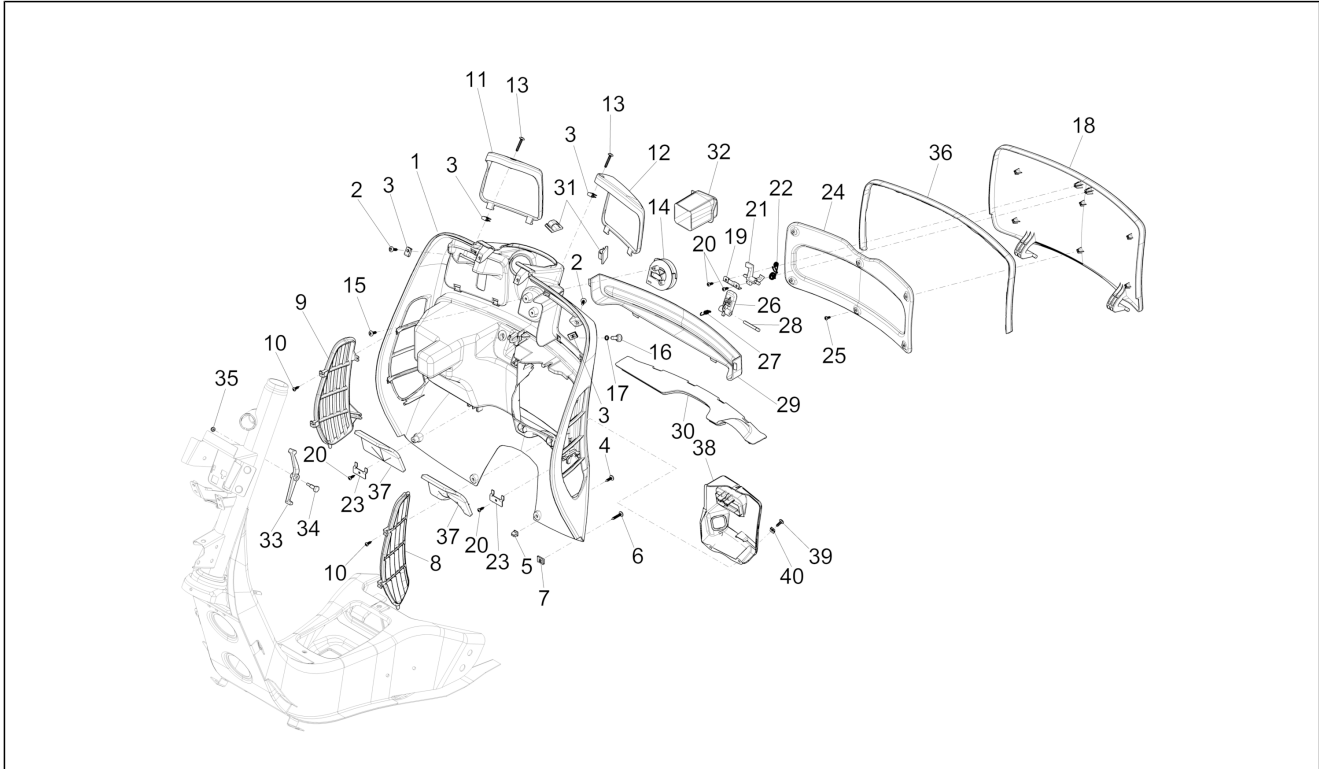

Vespa GTS 300
EVGD000US1 Vespa Super GTS 300 4T 4V ie ABS E3- E4
2014-2017 (NAFTA)

Chassis prefix: ZAPM459L, ZAPMA39L
Engine prefix: M458M, MA33M

Group	Frame - Plastic parts - Coachwork
Code	02.30
Description	Front glove-box - Knee-guard panel
Service	1

Pos.	Code	Description	Qty	Variants
				Model version:Super[Super] Colour:Matt grey[707/C] Model version:Supersport[Supersport] Colour:Matt yellow [974/A] Model version:Supersport[Supersport] Colour:White[544] Model version:Super[Super] Colour:Blue[261/A] Model version:Super[Super] Colour:Matt Black[85/B] Model version:Supersport[Supersport] Colour:White[544] Model version:Super[Super] Colour:Shiny Black[94] Model version:Super[Super] Colour:White[544] Model version:Super[Super] Colour:DRAGON RED[894] Model version:Super[Super] Colour:Verde Gem[341/A] Model version:Super[Super] Colour:Technical/titanium grey[742/B] Model version:Supersport[Supersport] Colour:DRAGON RED[894] Model version:Super[Super] Colour:Matt grey[707/C] Model version:Supersport[Supersport]
12	577395000C	Left flap	1	Colour:Matt grey[707/C] Model version:Supersport[Supersport] Colour:Blue[261/A] Model version:Super[Super] Colour:DRAGON RED[894] Model version:Super[Super] Colour:Shiny Black[94] Model version:Super[Super] Colour:Shiny Black[94] Model version:Super[Super]