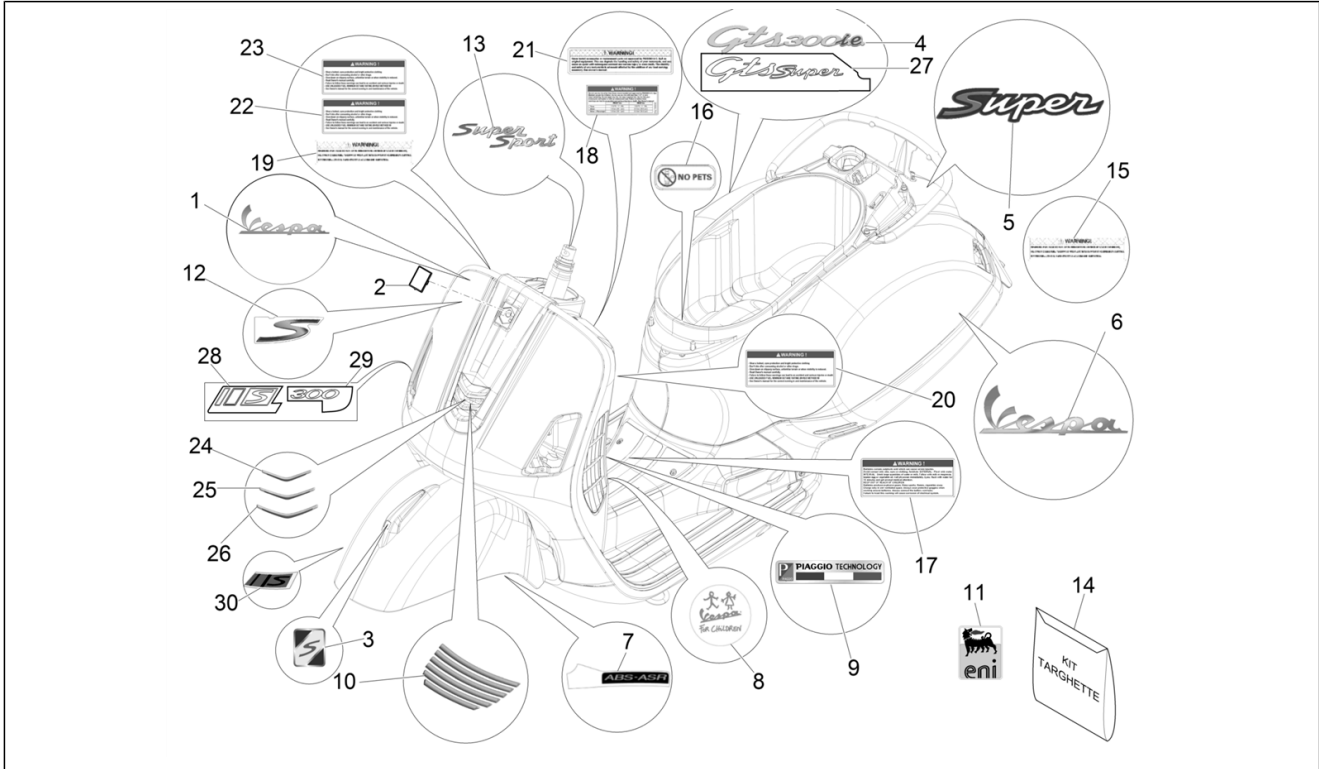

Group	Frame - Plastic parts - Coachwork
Code	02.38
Description	Plates - Emblems
Service	1

Pos.	Code	Description	Qty	Variants
				Model version:Super[Super] Colour:White[544] Model version:Super[Super] Colour:Shiny Black[94] Model version:Super[Super] Colour:White[544] Model version:Super[Super] Colour:DRAGON RED[894] Model version:Super[Super] Colour:Verde Gem[341/A] Model version:Super[Super] Colour:Technical/titanium grey[742/B] Model version:Supersport[Supersport] Colour:DRAGON RED[894] Model version:Super[Super] Colour:Blue[261/A] Model version:Super[Super] Colour:DRAGON RED[894] Model version:Super[Super] Colour:Shiny Black[94] Model version:Super[Super] Colour:Shiny Black[94] Model version:Super[Super] Colour:Matt grey[707/C] Model version:Supersport[Supersport] Colour:Matt yellow [974/A] Model version:Supersport[Supersport] Colour:White[544] Model version:Super[Super] Colour:Blue[261/A] Model version:Super[Super] Colour:White[544] Model version:Super[Super] Colour:Shiny Black[94] Model version:Super[Super] Colour:White[544] Model version:Super[Super] Colour:DRAGON RED[894]