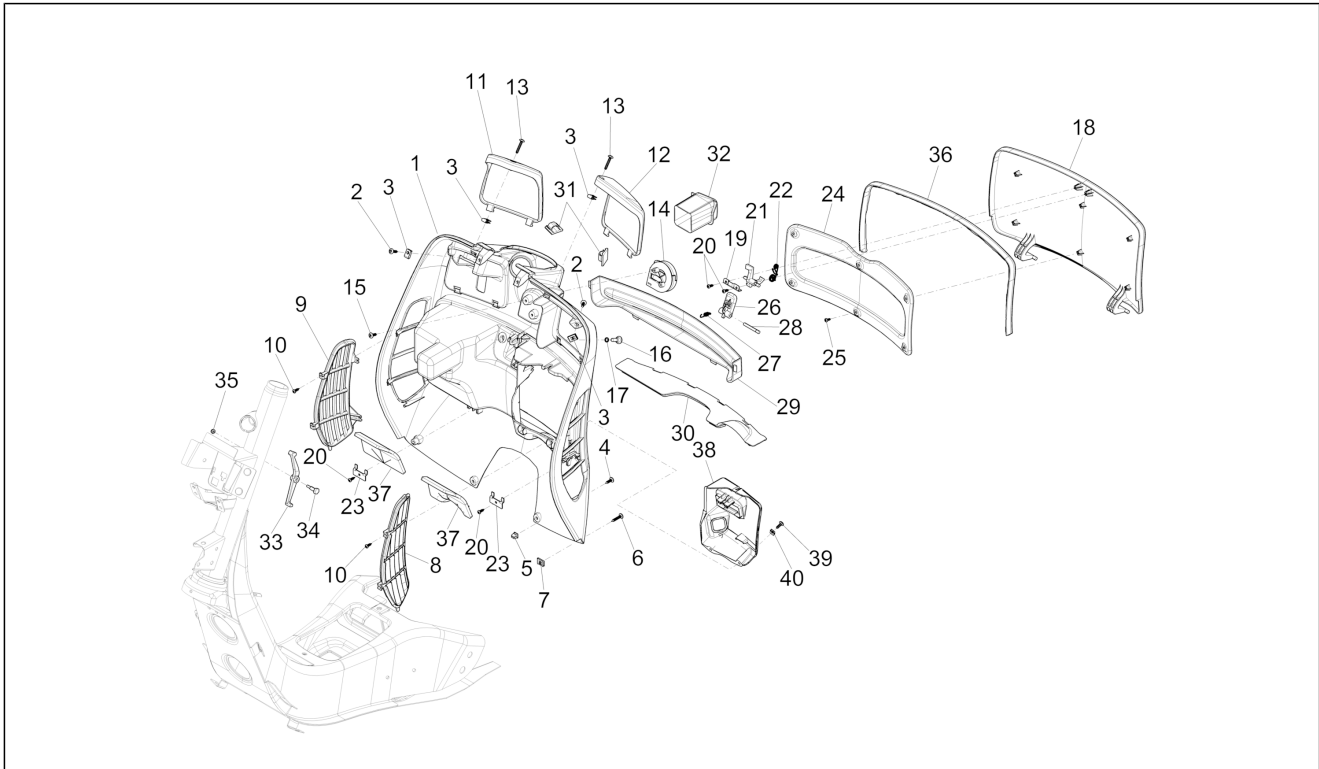

Group	Frame - Plastic parts - Coachwork
Code	02.30
Description	Front glove-box - Knee-guard panel
Service	1

Pos.	Code	Description	Qty	Variants
				Colour:Shiny Black[94] Model version:Super[Super] Colour:Shiny Black[94] Model version:Super[Super] Colour:Matt grey[707/C] Model version:Supersport[Supersport] Colour:Matt yellow [974/A] Model version:Supersport[Supersport] Colour:White[544] Model version:Super[Super] Colour:Blue[261/A] Model version:Super[Super] Colour:Matt Black[85/B] Model version:Supersport[Supersport] Colour:White[544] Model version:Super[Super] Colour:Shiny Black[94] Model version:Super[Super] Colour:White[544] Model version:Super[Super] Colour:DRAGON RED[894] Model version:Super[Super] Colour:Verde Gem[341/A] Model version:Super[Super] Colour:Technical/titanium grey[742/B] Model version:Supersport[Supersport] Colour:DRAGON RED[894] Model version:Super[Super] Colour:Matt grey[707/C] Model version:Supersport[Supersport]
13	CM178607	Self tapping screw	1	
14	575819	Bag holder hook	1	
15	259349	Screw M4,2x13	2	
16	575249	Metric screw TBC	1	
17	641548	Washer 8,6x6,2x1	1	
18	57717500DQ	Glove compartment door	1	Colour:Blue[261/A]