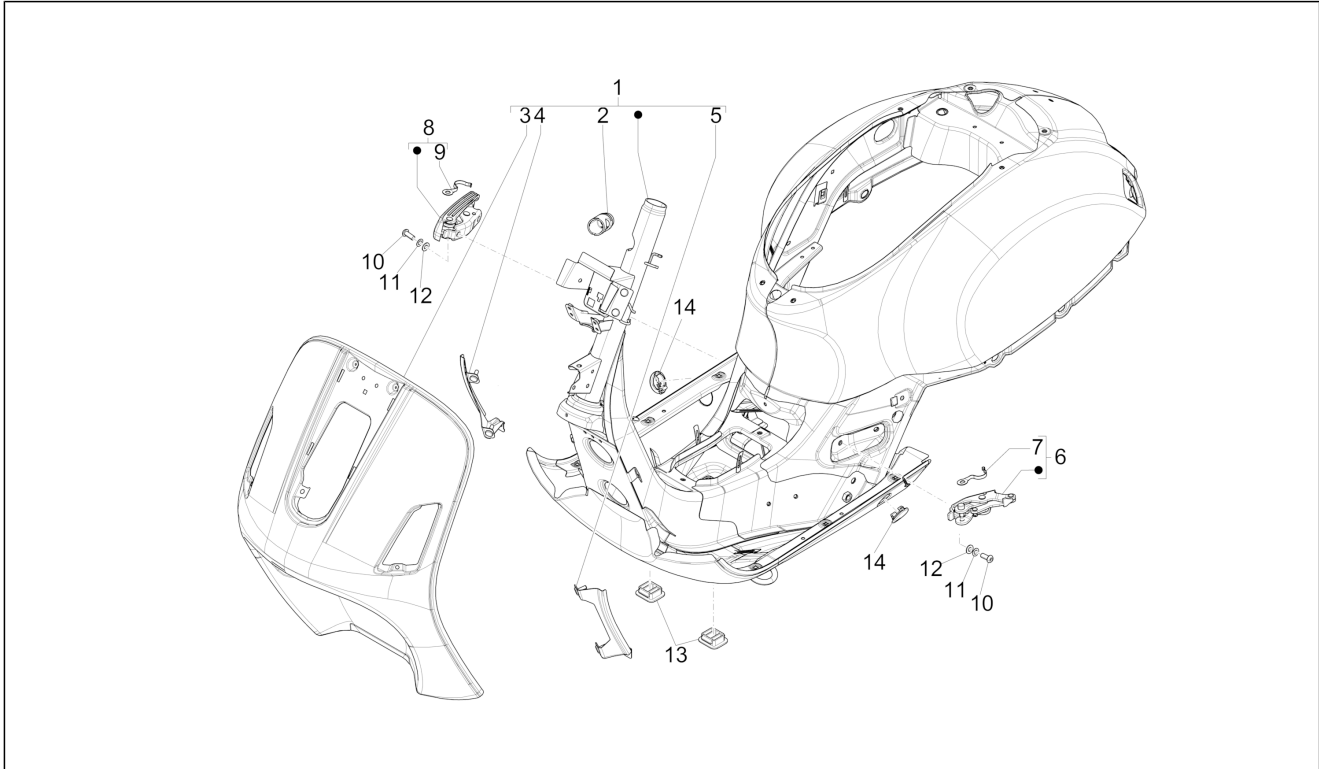

Group	Frame - Plastic parts - Coachwork
Code	02.01
Description	Frame/bodywork
Service	1

Pos.	Code	Description	Qty	Variants
				Model version:Super[Super] Colour:Matt Black[85/B] Model version:Supersport[Supersport] Colour:White[544] Model version:Super[Super] Colour:Shiny Black[94] Model version:Super[Super] Colour:White[544] Model version:Super[Super] Colour:DRAGON RED[894] Model version:Super[Super] Colour:Verde Gem[341/A] Model version:Super[Super] Colour:Technical/titanium grey[742/B] Model version:Supersport[Supersport] Colour:DRAGON RED[894] Model version:Super[Super] Colour:Matt grey[707/C] Model version:Supersport[Supersport] Colour:Matt grey[707/C] Model version:Supersport[Supersport] Colour:Blue[261/A] Model version:Super[Super] Colour:DRAGON RED[894] Model version:Super[Super] Colour:Shiny Black[94] Model version:Super[Super] Colour:Shiny Black[94] Model version:Super[Super] Colour:Matt grey[707/C] Model version:Supersport[Supersport] Colour:Matt yellow [974/A] Model version:Supersport[Supersport] Colour:White[544] Model version:Super[Super] Colour:Blue[261/A] Model version:Super[Super] Colour:Matt Black[85/B]