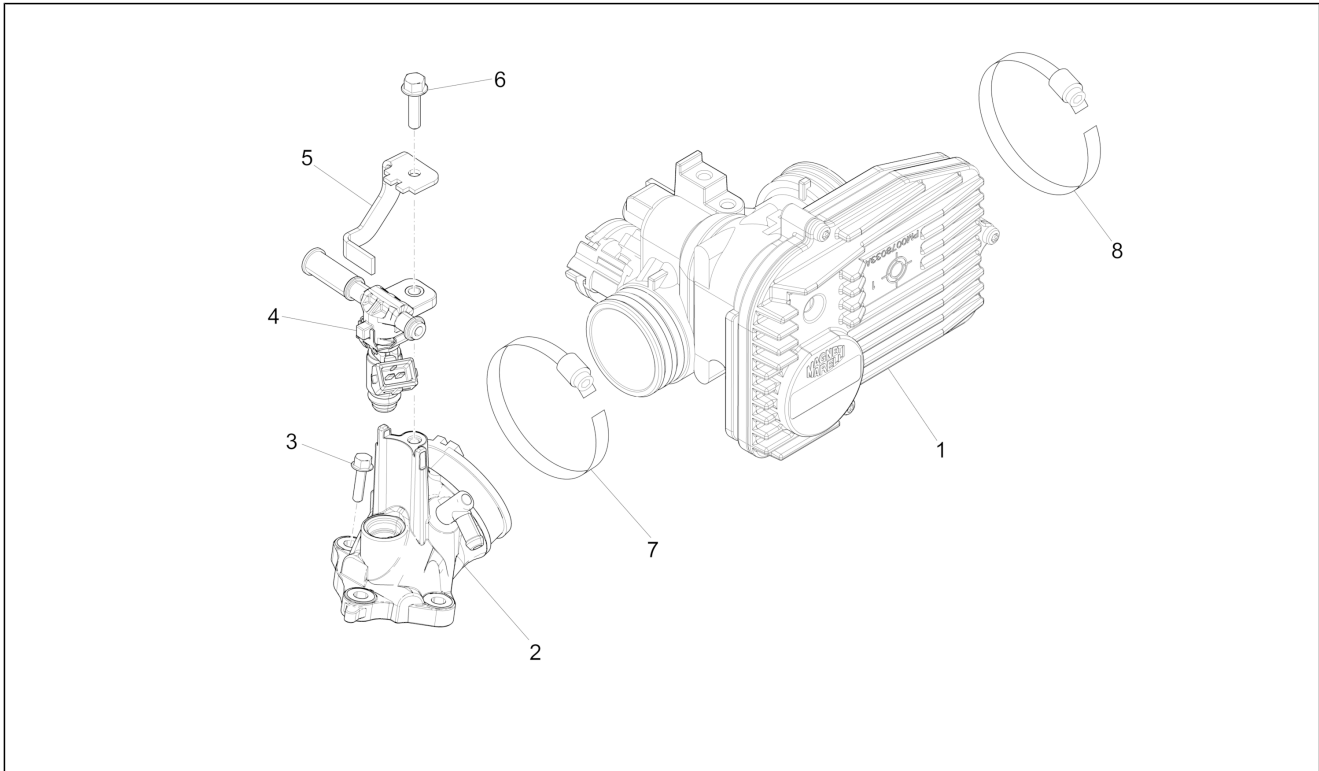

Group	Engine
Code	01.36
Description	Throttle body - Injector - Union pipe
Service	1

Pos.	Code	Description	Qty	Variants
3	018639	Hex screw M6x20	3	
4	8732885	Complete injector	1	
5	B014244	Injector timing plate	1	
6	872269	Screw w/ flange M5x20	1	
7	709532	Hose clamp	1	
7	1A000833	Hose clamp	1	
8	260918	Hose clamp	1	