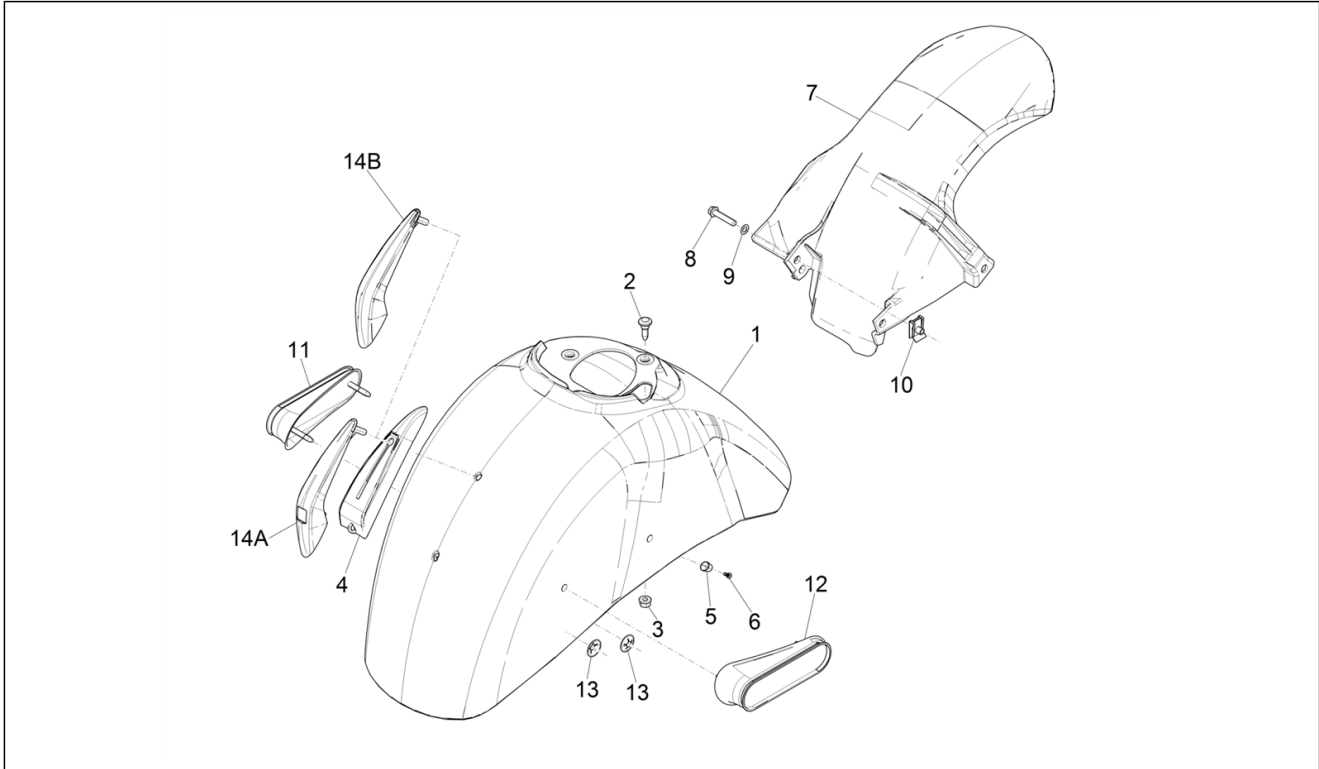

Group	Frame - Plastic parts - Coachwork
Code	02.33
Description	Wheel huosing - Mudguard
Service	1

Pos.	Code	Description	Qty	Variants
				Colour:DRAGON RED[894] Model version:Super[Super] Colour:DRAGON RED[894] Model version:Super[Super] Colour:DRAGON RED[894] Model version:Super[Super] Colour:DRAGON RED[894] Model version:Super[Super] Colour:DRAGON RED[894] Model version:Super[Super] Colour:DRAGON RED[894] Model version:Super[Super]
1	65102900VU	Front mudguard	1	Colour:Verde Gem[341/A] Model version:Super[Super]
1	65102900L7	Front splash guard	1	Colour:Matt yellow [974/A] Model version:Supersport[Supersport]
2	575249	Metric screw TBC	3	
3	288245	Self locking nut M6	3	
4	650775	Lower crest	1	
5	192598	Cap	2	
6	015727	Self tapping screw 2,9x9,5	2	
7	1B001422	Rear mudguard	1	
8	B016792	Screw w/ flange M6x30	1	
9	006966	Spring washer 6,4x11x0,5	1	
10	254485	Spring plate M6	1	
11	584084	Right lateral retroreflector	1	
12	584083	Left lateral retroreflector	1	
13	181351	Spring plate	4	
14A	650263	Upper crest	1	
14B	1B002582	Upper crest	1	Colour:Shiny Black[94] Model version:Super[Super] Colour:Matt grey[707/C]