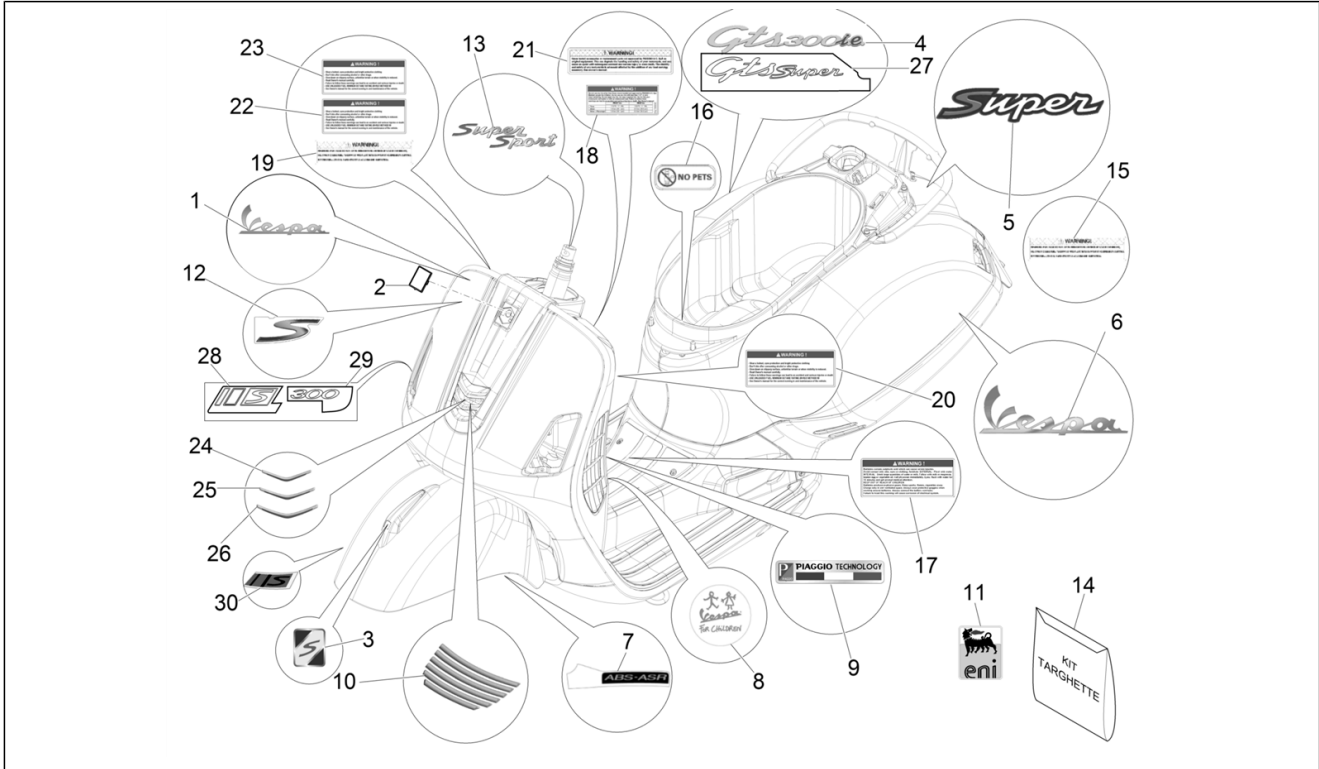

Group	Frame - Plastic parts - Coachwork
Code	02.38
Description	Plates - Emblems
Service	1

Pos.	Code	Description	Qty	Variants
				Model version:Super[Super] Colour:Technical/titanium grey[742/B] Model version:Supersport[Supersport] Colour:DRAGON RED[894] Model version:Super[Super] Colour:Blue[261/A] Model version:Super[Super] Colour:DRAGON RED[894] Model version:Super[Super] Colour:Shiny Black[94] Model version:Super[Super] Colour:Shiny Black[94] Model version:Super[Super] Colour:Matt grey[707/C] Model version:Supersport[Supersport] Colour:Matt yellow [974/A] Model version:Supersport[Supersport] Colour:White[544] Model version:Super[Super] Colour:Blue[261/A] Model version:Super[Super] Colour:Matt Black[85/B] Model version:Supersport[Supersport] Colour:White[544] Model version:Super[Super] Colour:Shiny Black[94] Model version:Super[Super] Colour:White[544] Model version:Super[Super] Colour:DRAGON RED[894] Model version:Super[Super] Colour:Verde Gem[341/A] Model version:Super[Super] Colour:Technical/titanium grey[742/B] Model version:Supersport[Supersport] Colour:DRAGON RED[894] Model version:Super[Super] Colour:Blue[261/A]