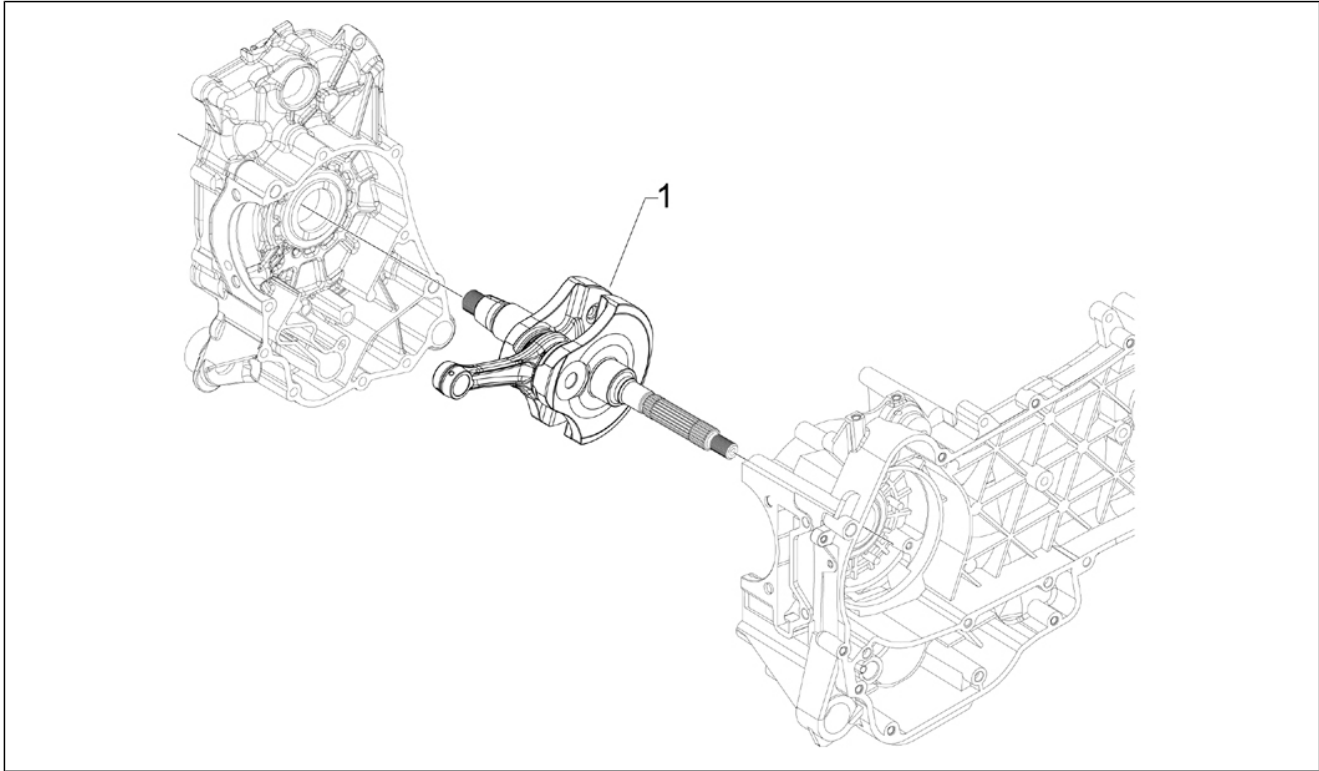

Group	Engine
Code	01.06
Description	Crankshaft
Service	1

Pos.	Code	Description	Qty	Variants
1	83050R0B	Crankshaft, assy. class 2	1	
1	83050R0A	Crankshaft, assy. class 1	1