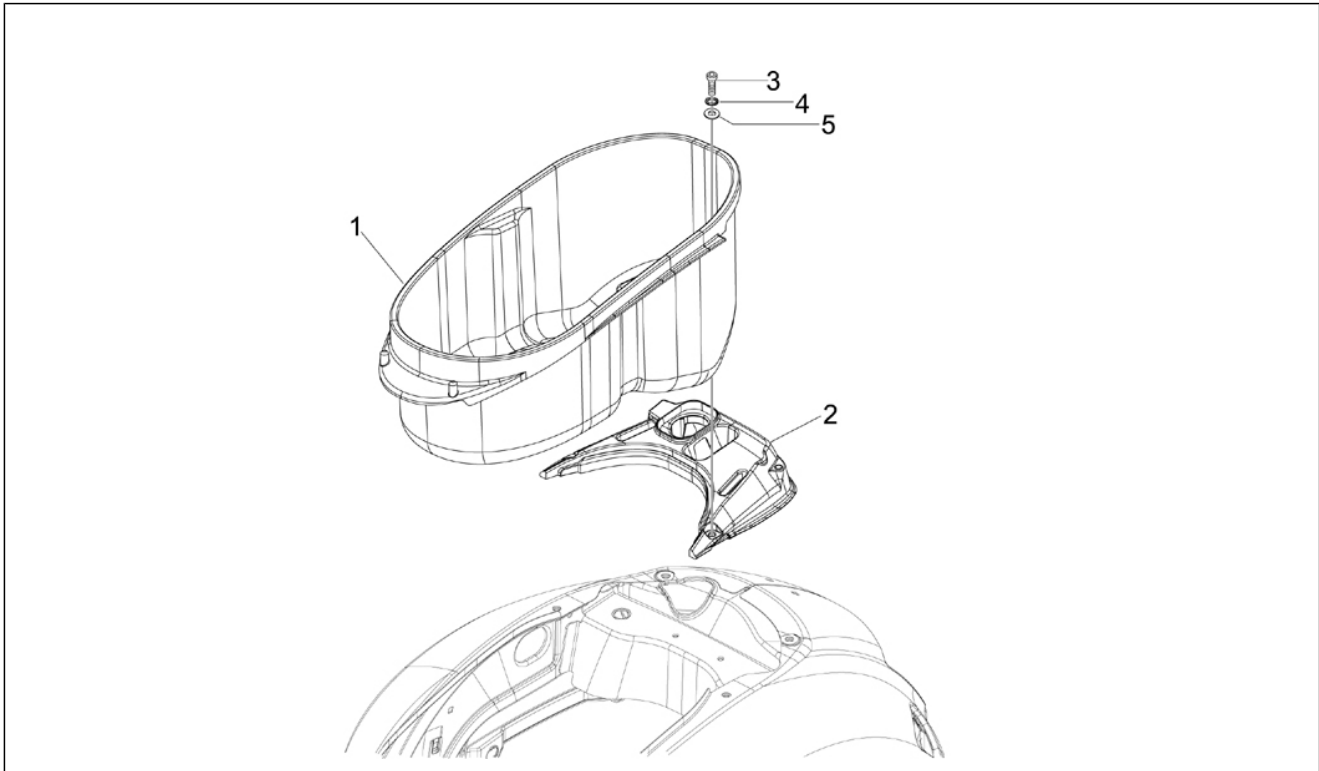

Group	Frame - Plastic parts - Coachwork
Code	02.34
Description	Helmet huosing - Undersaddle
Service	1

Pos.	Code	Description	Qty	Variants
1	1B000860	Trunk	1	
2	1B001017	Under seat cover	1	
3	951685	screw	2	
4	012533	Notched washer 6,6x11x0	2	
5	013777	Washer 6.4x13x1.5	2