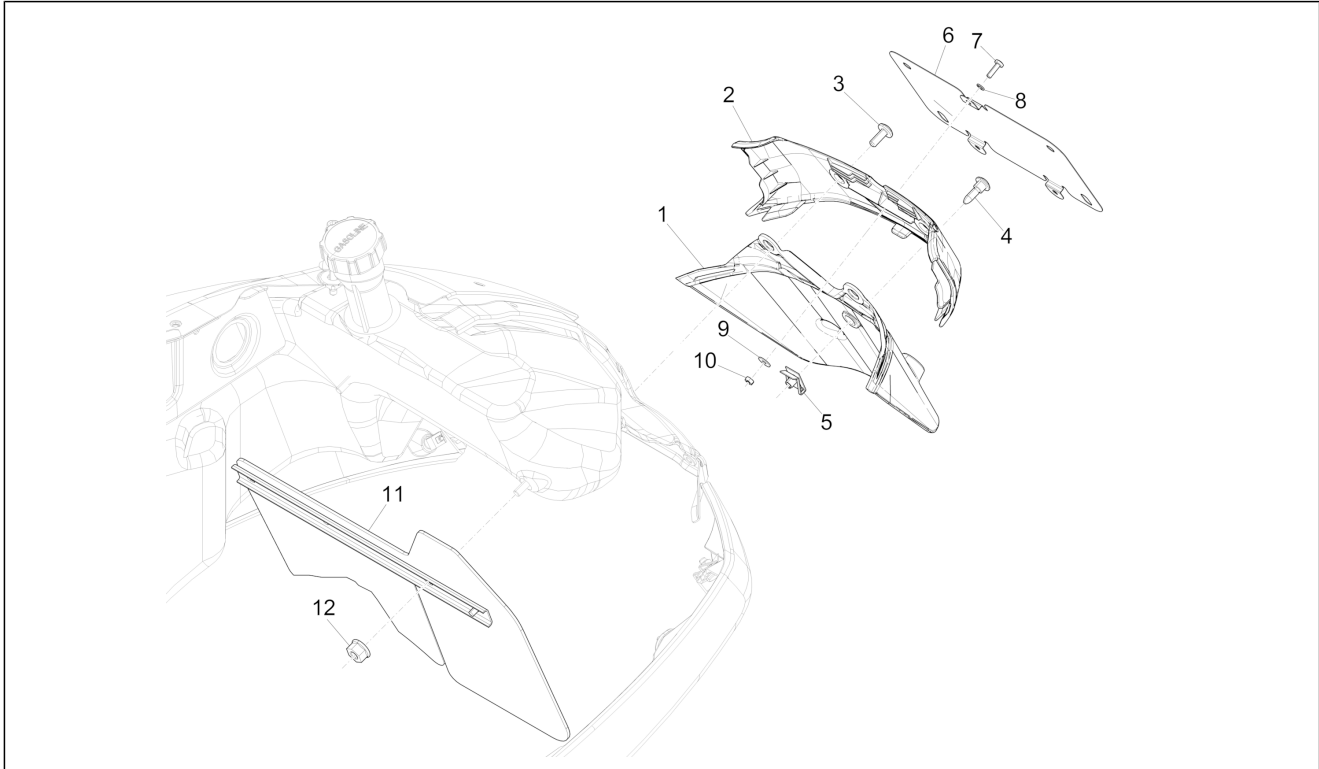

Group	Frame - Plastic parts - Coachwork
Code	02.37
Description	Rear cover - Splash guard
Service	1

Pos.	Code	Description	Qty	Variants
				Colour:Matt grey[707/C] Model version:Supersport[Supersport] Colour:Matt yellow [974/A] Model version:Supersport[Supersport] Colour:White[544] Model version:Super[Super] Colour:Blue[261/A] Model version:Super[Super] Colour:Matt Black[85/B] Model version:Supersport[Supersport] Colour:White[544] Model version:Super[Super] Colour:Shiny Black[94] Model version:Super[Super] Colour:White[544] Model version:Super[Super] Colour:DRAGON RED[894] Model version:Super[Super] Colour:Verde Gem[341/A] Model version:Super[Super] Colour:Technical/titanium grey[742/B] Model version:Supersport[Supersport] Colour:DRAGON RED[894] Model version:Super[Super] Colour:Matt grey[707/C] Model version:Supersport[Supersport] Colour:Matt grey[707/C] Model version:Supersport[Supersport] Colour:Blue[261/A] Model version:Super[Super] Colour:DRAGON RED[894] Model version:Super[Super] Colour:Shiny Black[94] Model version:Super[Super] Colour:Shiny Black[94] Model version:Super[Super] Colour:Matt grey[707/C] Model version:Supersport[Supersport]