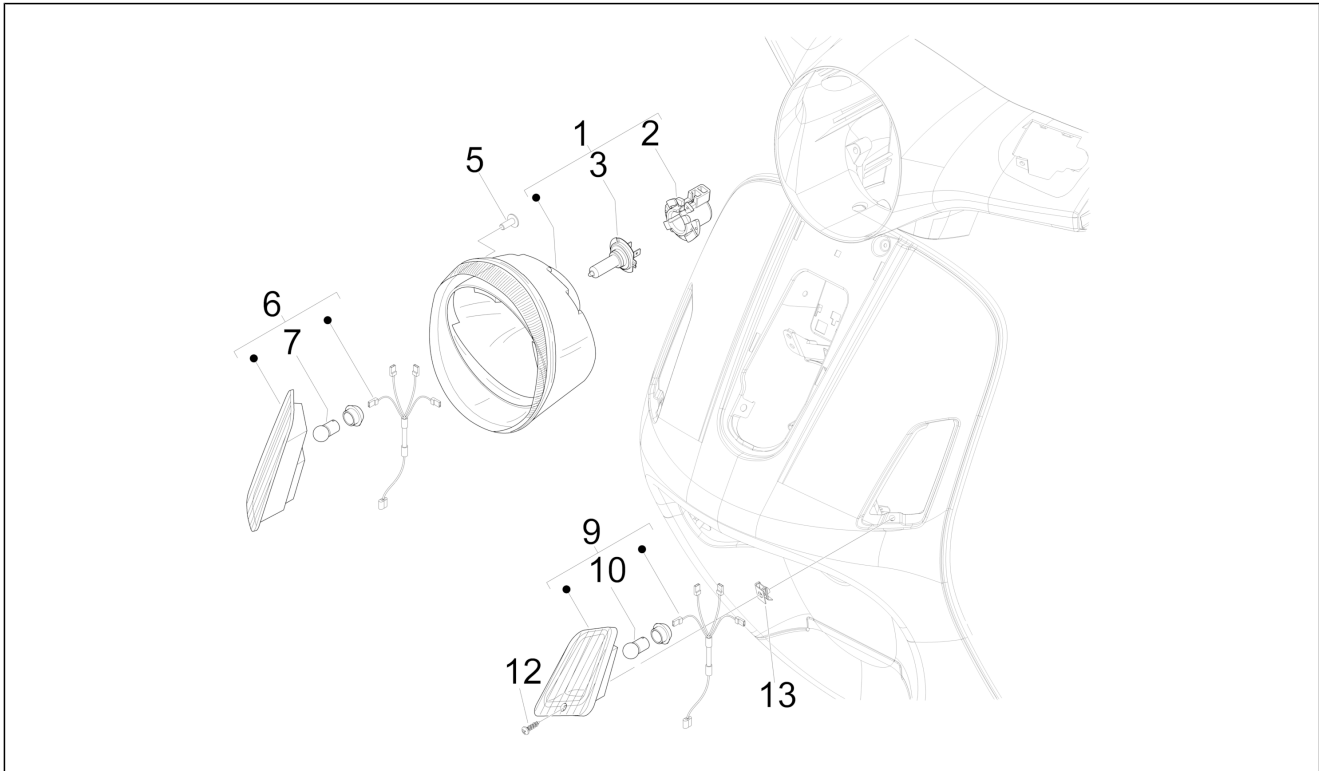

Group	Electrical system
Code	06.03
Description	Front headlamps - Turn signal lamps
Service	1

Pos.	Code	Description	Qty	Variants
1	1D000482	Complete front headlight	1	
2	253327	Lampholder	1	
3	292723	Lamp H4 12V-60/55W	1	
5	296458	Self tapping screw L=35 mm	4	
6	638715	RH front turn indicator	1	
7	584332	Lamp 12V-10W	1	
9	638716	LH front turn indicator	1	
10	584332	Lamp 12V-10W	1	
12	008457	Self-tap screw M4,2x19	2	
13	CM017406	Plate	2