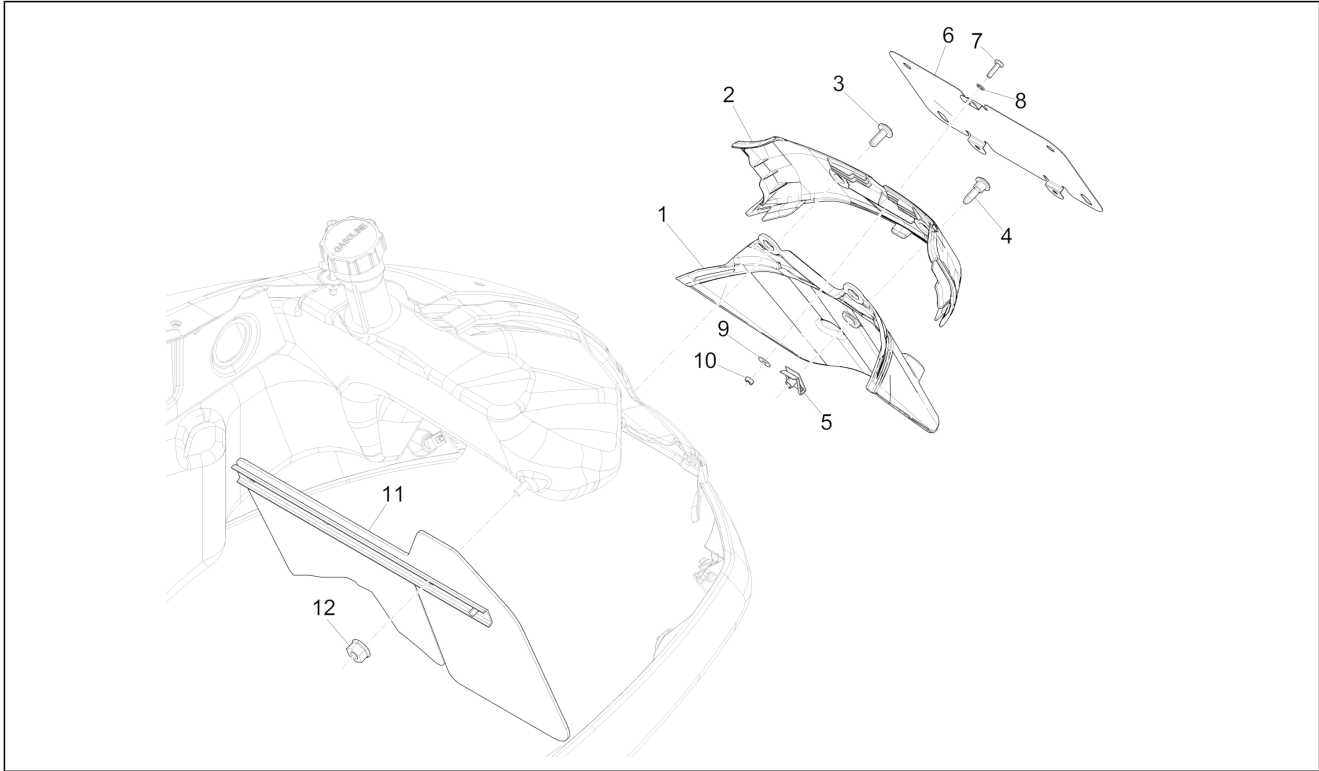

Group	Frame - Plastic parts - Coachwork
Code	02.37
Description	Rear cover - Splash guard
Service	1

Pos.	Code	Description	Qty	Variants
				Colour:White[544] Model version:Super[Super] Colour:Shiny Black[94] Model version:Super[Super] Colour:White[544] Model version:Super[Super] Colour:DRAGON RED[894] Model version:Super[Super] Colour:Verde Gem[341/A] Model version:Super[Super] Colour:Technical/titanium grey[742/B] Model version:Supersport[Supersport] Colour:DRAGON RED[894] Model version:Super[Super] Colour:Matt grey[707/C] Model version:Supersport[Supersport] Colour:Matt grey[707/C] Model version:Supersport[Supersport] Colour:Blue[261/A] Model version:Super[Super] Colour:DRAGON RED[894] Model version:Super[Super] Colour:Shiny Black[94] Model version:Super[Super] Colour:Shiny Black[94] Model version:Super[Super] Colour:Matt grey[707/C] Model version:Supersport[Supersport] Colour:Matt yellow [974/A] Model version:Supersport[Supersport] Colour:White[544] Model version:Super[Super] Colour:Blue[261/A] Model version:Super[Super] Colour:Matt Black[85/B] Model version:Supersport[Supersport] Colour:White[544] Model version:Super[Super]