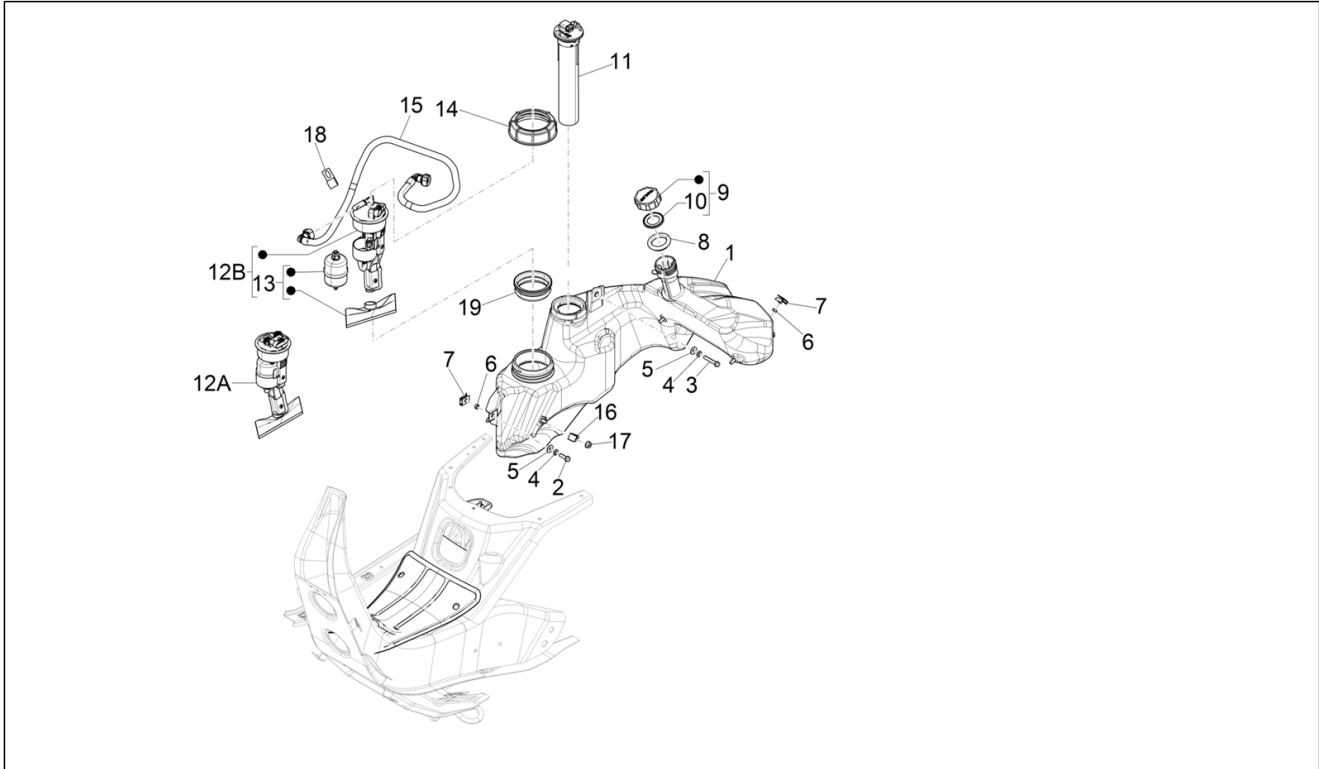

Vespa GTS 300
EVGD000US1 Vespa Super GTS 300 4T 4V ie ABS E3- E4
2014-2017 (NAFTA)

Chassis prefix: ZAPM459L, ZAPMA39L
Engine prefix: M458M, MA33M

Group	Frame - Plastic parts - Coachwork
Code	02.47
Description	Fuel tank
Service	1

Pos.	Code	Description	Qty	Variants
				Model version:Super[Super] Colour:Shiny Black[94] Model version:Super[Super] Colour:Matt grey[707/C] Model version:Supersport[Supersport] Colour:Matt yellow [974/A] Model version:Supersport[Supersport] Colour:White[544] Model version:Super[Super] Colour:DRAGON RED[894] Model version:Super[Super] Colour:Verde Gem[341/A] Model version:Super[Super] Colour:Shiny Black[94] Model version:Super[Super] Colour:Matt grey[707/C] Model version:Supersport[Supersport] Colour:Matt yellow [974/A] Model version:Supersport[Supersport] Colour:White[544] Model version:Super[Super] Colour:DRAGON RED[894] Model version:Super[Super] Colour:Verde Gem[341/A] Model version:Super[Super] Colour:Shiny Black[94] Model version:Super[Super] Colour:Matt grey[707/C] Model version:Supersport[Supersport] Colour:Matt yellow [974/A] Model version:Supersport[Supersport] Colour:White[544] Model version:Super[Super] Colour:DRAGON RED[894] Model version:Super[Super] Colour:Verde Gem[341/A] Model version:Super[Super] Colour:Shiny Black[94]