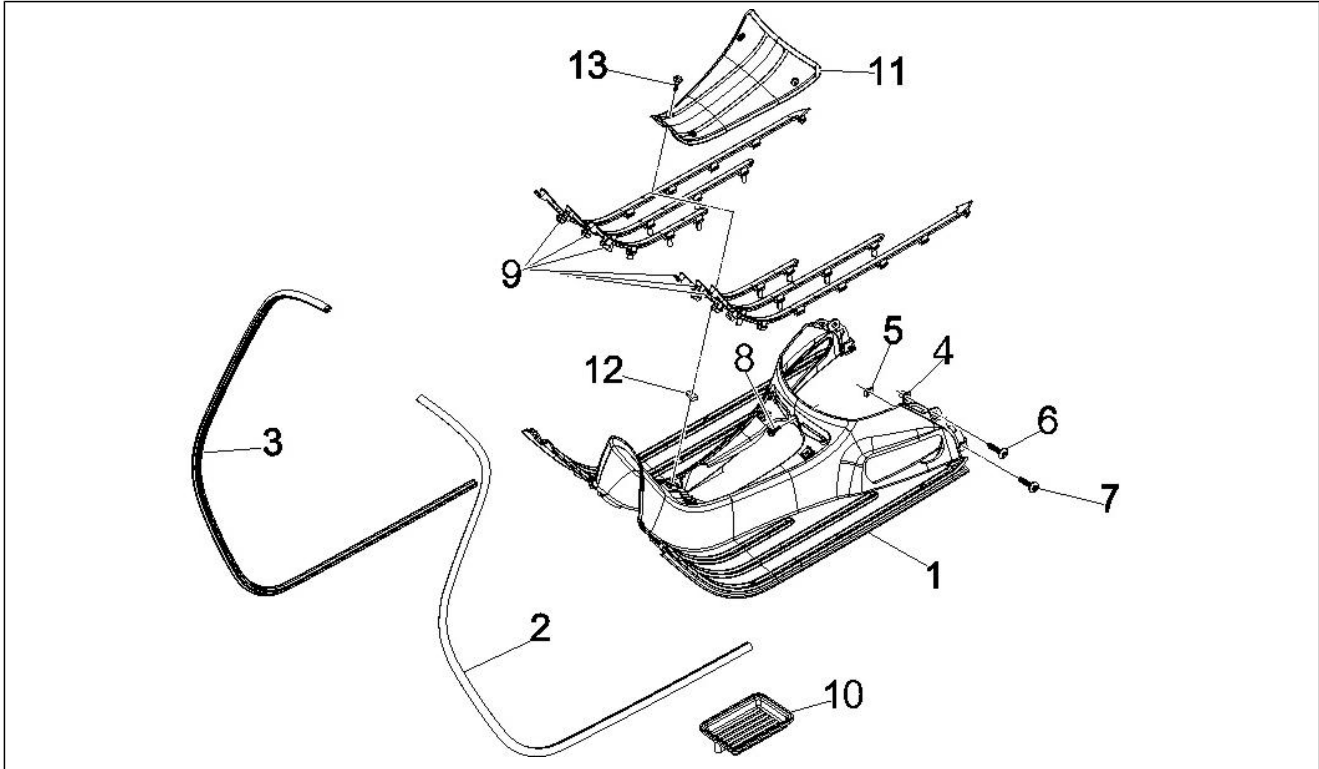

Group	Frame - Plastic parts - Coachwork
Code	02.31
Description	Central cover - Footrests
Service	1

Pos.	Code	Description	Qty	Variants
1	65663700NL	Footrest	1	Colour:Matt Black[85/B] Model version:Supersport[Supersport]
1	6566370090	Footrest	1	Colour:Shiny Black[94] Model version:Super[Super] Colour:Shiny Black[94] Model version:Super[Super] Colour:Shiny Black[94] Model version:Super[Super] Colour:Shiny Black[94] Model version:Super[Super] Colour:Shiny Black[94] Model version:Super[Super] Colour:Shiny Black[94] Model version:Super[Super] Colour:Shiny Black[94] Model version:Super[Super] Colour:Shiny Black[94] Model version:Super[Super]
1	65663700DQ	Footrest	1	Colour:Blue[261/A] Model version:Super[Super] Colour:Blue[261/A] Model version:Super[Super] Colour:Blue[261/A] Model version:Super[Super] Colour:Blue[261/A] Model version:Super[Super]
1	65663700BR	Footrest	1	Colour:White[544] Model version:Super[Super] Colour:White[544] Model version:Super[Super] Colour:White[544] Model version:Super[Super] Colour:White[544] Model version:Super[Super] Colour:White[544]