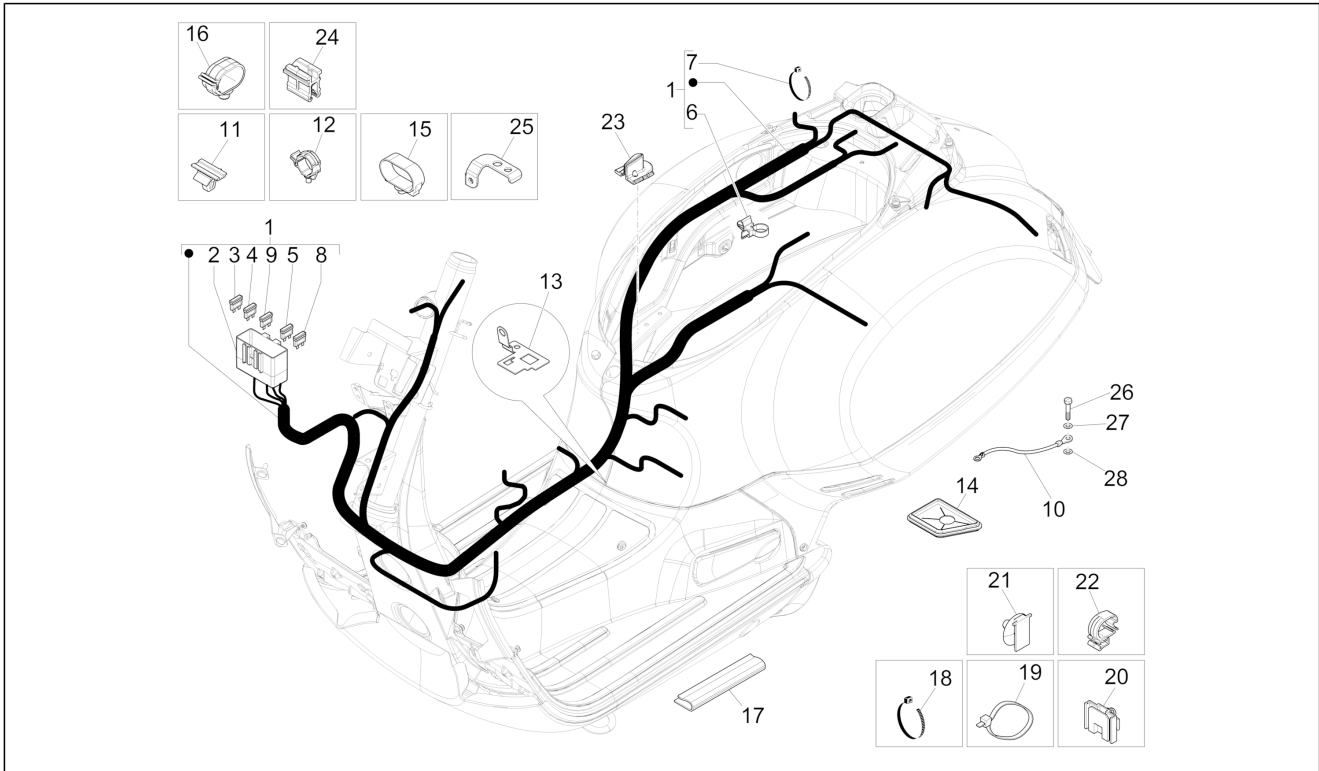

Vespa GTS 300
EVGD000US1 Vespa Super GTS 300 4T 4V ie ABS E3- E4
2014-2017 (NAFTA)

Chassis prefix: ZAPM459L, ZAPMA39L
Engine prefix: M458M, MA33M

Group	Electrical system
Code	06.08
Description	Main cable harness
Service	1

Pos.	Code	Description	Qty	Variants
				Colour:Shiny Black[94] Model version:Super[Super] Colour:Matt grey[707/C] Model version:Supersport[Supersport] Colour:Matt yellow [974/A] Model version:Supersport[Supersport] Colour:White[544] Model version:Super[Super] Colour:DRAGON RED[894] Model version:Super[Super] Colour:Verde Gem[341/A] Model version:Super[Super] Colour:Shiny Black[94] Model version:Super[Super] Colour:Matt grey[707/C] Model version:Supersport[Supersport] Colour:Matt yellow [974/A] Model version:Supersport[Supersport] Colour:White[544] Model version:Super[Super] Colour:DRAGON RED[894] Model version:Super[Super] Colour:Verde Gem[341/A] Model version:Super[Super] Colour:Shiny Black[94] Model version:Super[Super] Colour:Matt grey[707/C] Model version:Supersport[Supersport] Colour:Matt yellow [974/A] Model version:Supersport[Supersport] Colour:White[544] Model version:Super[Super] Colour:DRAGON RED[894] Model version:Super[Super] Colour:Verde Gem[341/A] Model version:Super[Super]
2	584211	Fuse holder box	1