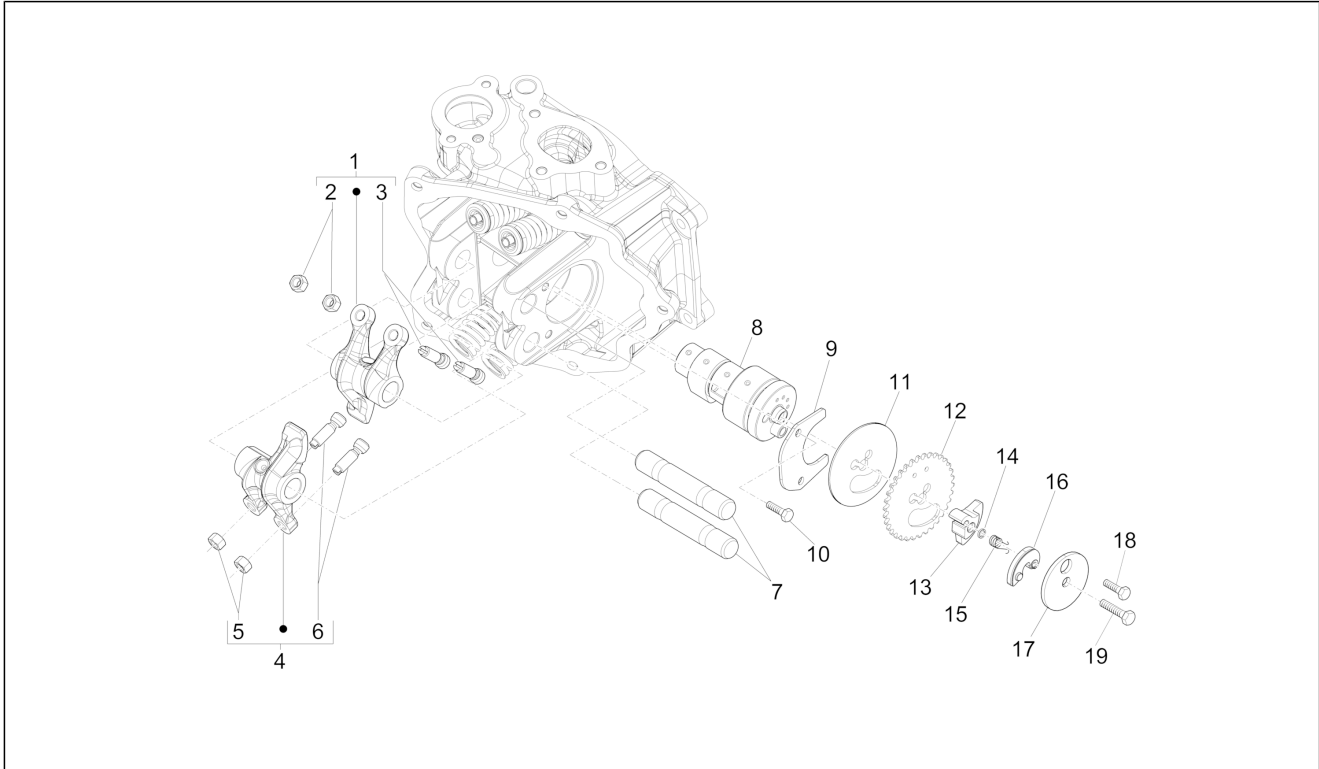

Group	Engine
Code	01.11
Description	Rocking levers support unit
Service	1

Pos.	Code	Description	Qty	Variants
				Colour:Shiny Black[94] Model version:Super[Super] Colour:Matt grey[707/C] Model version:Supersport[Supersport] Colour:Matt yellow [974/A] Model version:Supersport[Supersport] Colour:White[544] Model version:Super[Super] Colour:DRAGON RED[894] Model version:Super[Super] Colour:Verde Gem[341/A] Model version:Super[Super] Colour:Shiny Black[94] Model version:Super[Super] Colour:Matt grey[707/C] Model version:Supersport[Supersport] Colour:Matt yellow [974/A] Model version:Supersport[Supersport] Colour:White[544] Model version:Super[Super] Colour:DRAGON RED[894] Model version:Super[Super] Colour:Verde Gem[341/A] Model version:Super[Super] Colour:Shiny Black[94] Model version:Super[Super] Colour:Matt grey[707/C] Model version:Supersport[Supersport] Colour:Matt yellow [974/A] Model version:Supersport[Supersport] Colour:White[544] Model version:Super[Super] Colour:DRAGON RED[894] Model version:Super[Super] Colour:Verde Gem[341/A] Model version:Super[Super]
2	484819	Nut	2