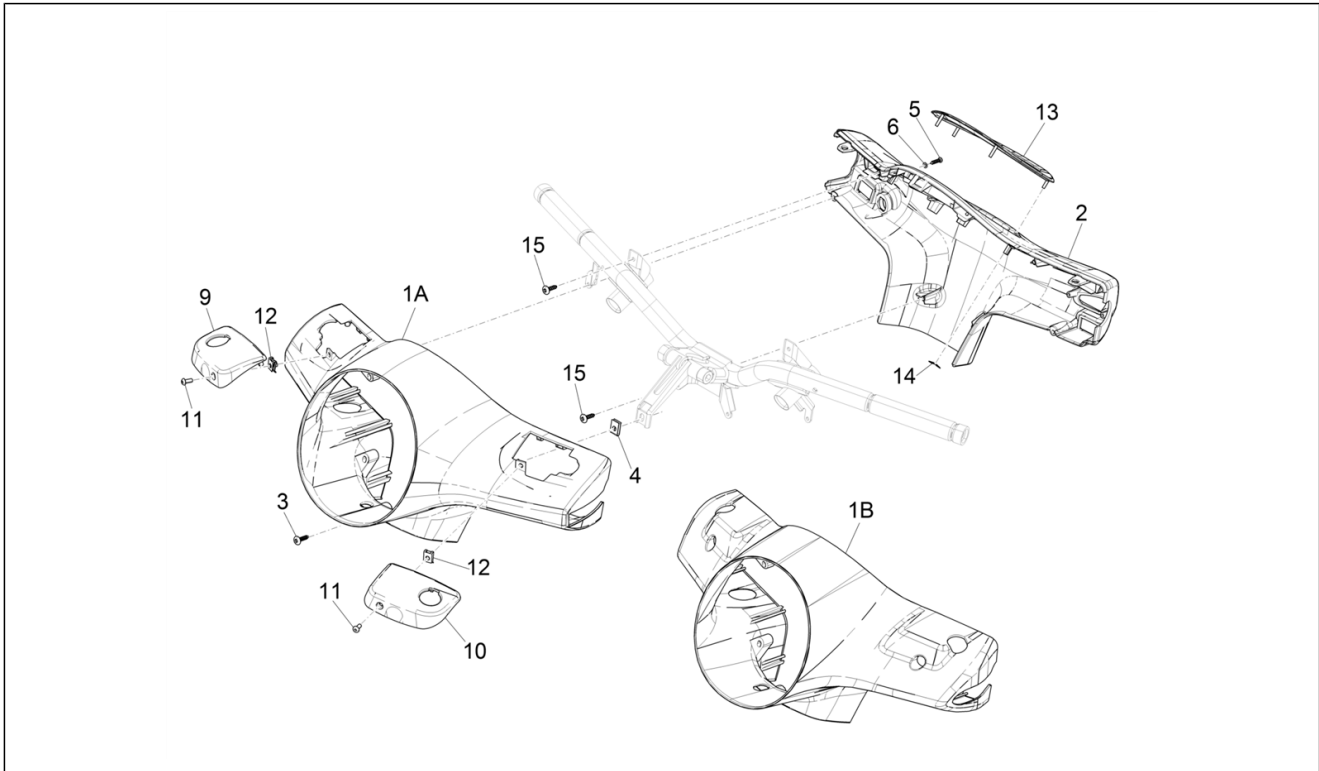

Group	Handlebars/Steering
Code	03.01
Description	Handlebars coverages
Service	1

Pos.	Code	Description	Qty	Variants
2	1B001007000EZ	Rear handlebars cover	1	Colour:Technical/titanium grey[742/B] Model version:Supersport[Supersport]
2	1B001007000DQ	Rear handlebars cover	1	Colour:Blue[261/A] Model version:Super[Super]
2	1B001007	Rear handlebars cover	1	
2	1B001007000R7	Rear handlebars cover	1	Colour:DRAGON RED[894] Model version:Super[Super]
2	1B00100700090	Rear handlebars cover	1	Colour:Shiny Black[94] Model version:Super[Super]
2	1B001007000NL	Rear handlebars cover	1	Colour:Matt Black[85/B] Model version:Supersport[Supersport]
2	1B001007000HQ	Rear handlebars cover	1	Colour:Matt grey[707/C] Model version:Supersport[Supersport] Colour:Matt grey[707/C] Model version:Supersport[Supersport] Colour:Matt grey[707/C] Model version:Supersport[Supersport] Colour:Matt grey[707/C] Model version:Supersport[Supersport]
2	1B003526000VU	Rear handlebars cover	1	Colour:Verde Gem[341/A] Model version:Super[Super]
2	1B003526000R7	Rear handlebars cover	1	Colour:DRAGON RED[894] Model version:Super[Super]
2	1B00352600090	Rear handlebars cover	1	Colour:Shiny Black[94] Model version:Super[Super]
2	1B003526	Rear handlebars cover	1	
2	1B003526000BR	Rear handlebars cover	1	Colour:White[544] Model version:Super[Super]
2	1B003526000L7	Rear handlebars cover	1	Colour:Matt yellow [974/A] Model version:Supersport[Supersport]
2	1B003526000HQ	Rear handlebars cover	1	Colour:Matt grey[707/C] Model version:Supersport[Supersport]
2	1B001007000BR	Rear handlebars cover	1	Colour:White[544]