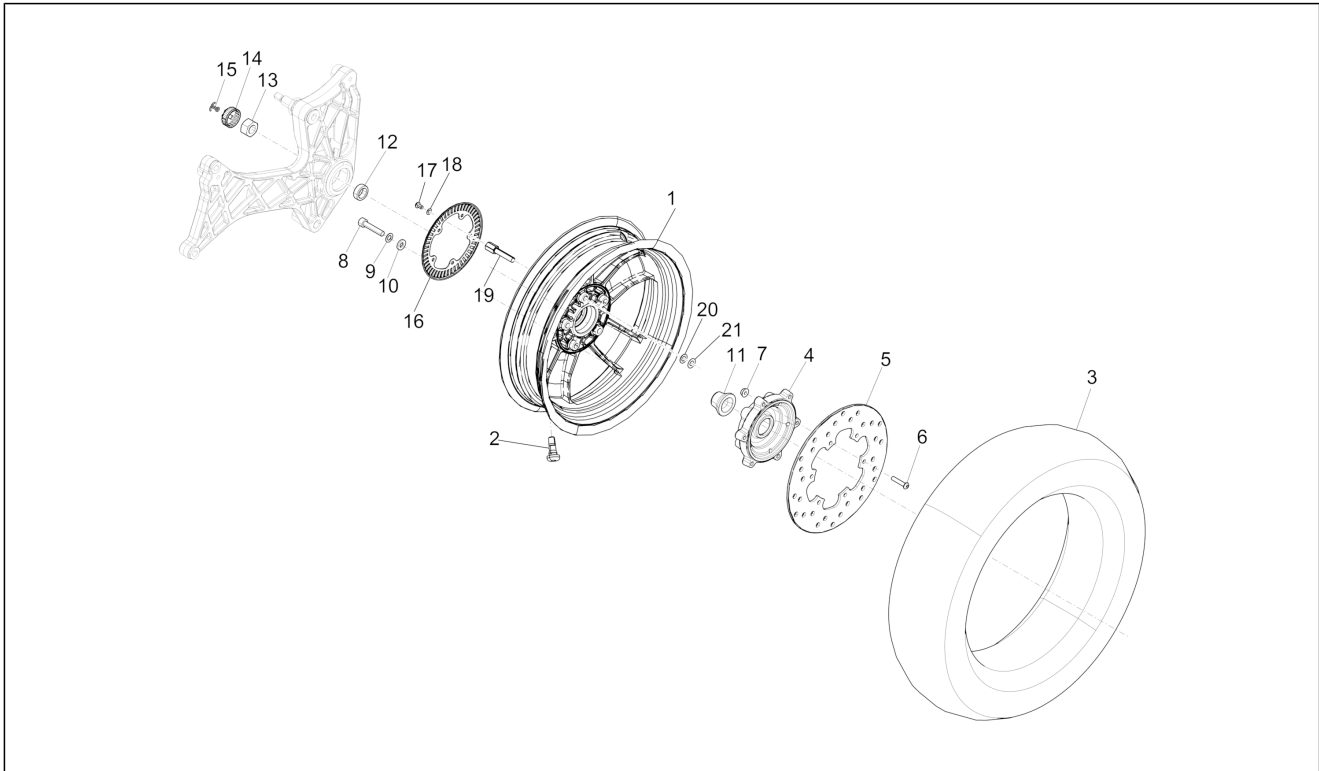

Group	Suspensions - Wheels
Code	04.12
Description	Rear wheel
Service	1

Pos.	Code	Description	Qty	Variants
				Colour:DRAGON RED[894] Model version:Super[Super] Colour:Verde Gem[341/A] Model version:Super[Super]
2	597679	Tubeless valve	1	
3	1C000743	(Michelin) Tyre 130/70-12"	1	
3	1C000798	Tyre (Sava) 130/70-12"	1	
4	598715	Rear wheel hub	1	
5	56484R	Brake disc	1	
6	597564	screw	6	
7	597565	Self locking nut	6	
8	149104	Hex socket screw M8x40	5	
9	709047	Spring washer	5	
10	828961	Flat washer 8,2x17x2,5	5	
11	848039	Wheel spacer	1	
12	597528	Spacer	1	
13	563728	Nut M16x13	1	
14	194423	Nut hold cap	1	
15	012789	Split pin	1	
16	1C000615	ABS rear tone wheel	1	
17	842908	screw M5x10	5	
18	006965	Washer 5.3x10x10	5	
19	1C000617	Hex socket screw	5	
20	709047	Spring washer	5	
21	287073	Shim washer	5