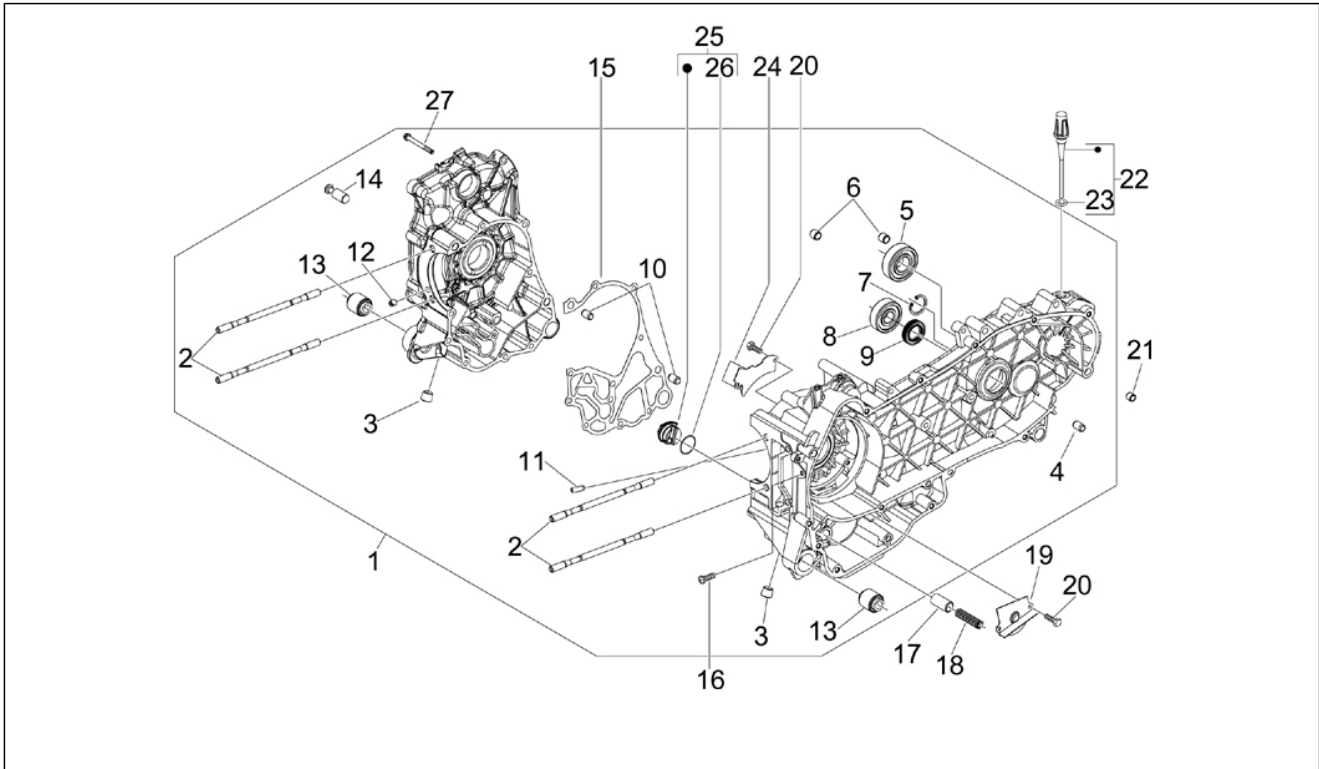

Group	Engine
Code	01.02
Description	Engine, assembly
Service	1

Pos.	Code	Description	Qty	Variants
3	497592	Engine gasket set	1	

Group	Engine
Code	01.05
Description	Crankcase
Service	1

Pos.	Code	Description	Qty	Variants
1	1A0009740A	Crankcase assembly cat1	1	
1	1A0009740B	Crankcase assembly cat2	1	
2	1A003628R	Stud bolt	4	
3	B015433	Plug M12x1,5x11	2	
4	B015956	Pin d.9,5 h=15	2	
5	83018R	Radial ball bearing 15x42x13	2	
6	B015957	Locating dowel	2	
7	B015959	Circlip 25x26,9x1,2	1	
8	833701	Radial ball bearing 20x47x14	1	
9	82878R	Gasket ring 20-32-7	1	
10	B015956	Pin d.9,5 h=15	2	
11	484034	Nozzle	1	
12	844582	Nozzle D 1.1	1	
13	486081	Silent-block	2	
14	483785	Springs fixing pin	1	
15	875111	Gasket	1	
16	018575	Screw M5x10	1	
17	829661	Oil pressure valve	1	
18	485655	Spring	1	
19	483767	Lower oil bulkhead	1	
20	830061	Screw w/ flange M5x16	4	
21	277916	Locating dowel Ø7,5x12	1	
22	832130	Complete oil level dipstick	1	
23	827085	Gasket ring 14,43x9,19x2,62	1	
24	485047	Upper oil bulkhead	1	
25	845861	Filter door insert	1	
26	431065	Gasket	1	
27	B016425	Screw w/ flange M6x60	10	