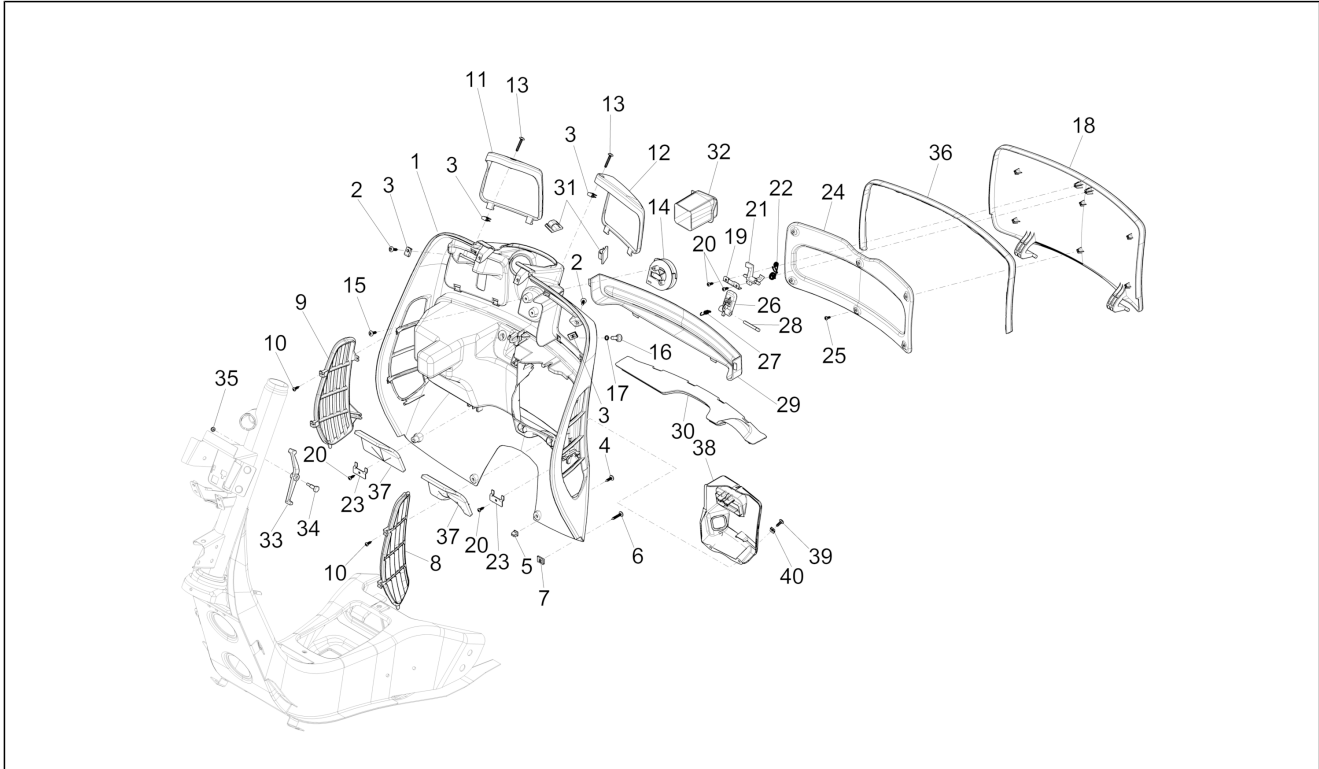

Group	Frame - Plastic parts - Coachwork
Code	02.30
Description	Front glove-box - Knee-guard panel
Service	1

Pos.	Code	Description	Qty	Variants
				Model version:Super[Super] Colour:White[544] Model version:Super[Super] Colour:White[544] Model version:Super[Super] Colour:White[544] Model version:Super[Super] Colour:White[544] Model version:Super[Super] Colour:White[544] Model version:Super[Super] Colour:White[544] Model version:Super[Super] Colour:White[544] Model version:Super[Super]
19	252420	Square	1	
20	268596	Plug screw	4	
21	575607	Pawl	1	
22	577005	Spring	1	
23	257614	Door fixing bracket	2	
24	577468	Counter flap	1	
25	297498	Self tapping screw	6	
26	577861	Lever	1	
27	577399	Spring	1	
28	577400	Pin	1	
29	577447	Rim	1	
30	623776	paratia interna bauletto	1	
31	577594	Spring clamp	2	
32	620452	Cover	1	
33	299972	Special screw	1	
34	577453	Lock lever	1	
35	577620	Self locking nut	1