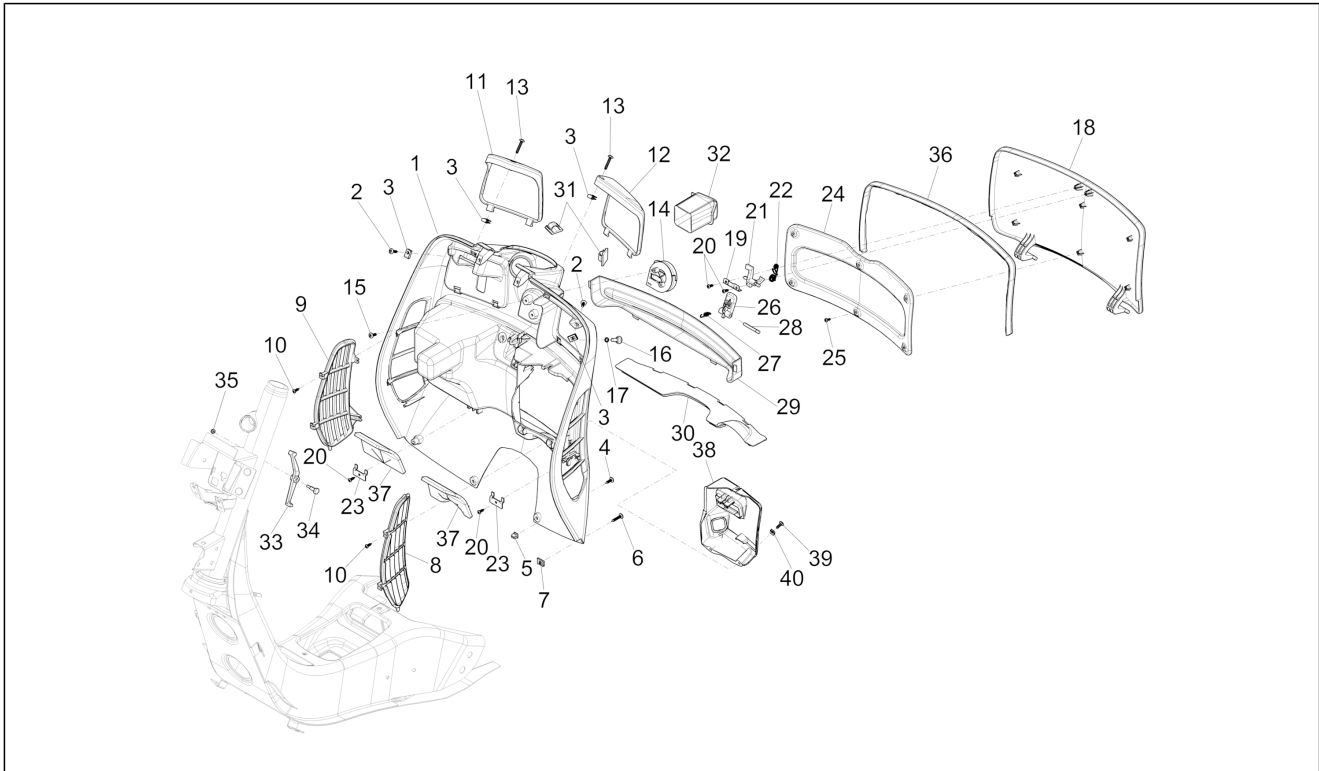

Group	Frame - Plastic parts - Coachwork
Code	02.30
Description	Front glove-box - Knee-guard panel
Service	1

Pos.	Code	Description	Qty	Variants
				Colour:DRAGON RED[894] Model version:Super[Super] Colour:DRAGON RED[894] Model version:Super[Super] Colour:DRAGON RED[894] Model version:Super[Super] Colour:DRAGON RED[894] Model version:Super[Super]
18	57717500L7	Top case door	1	Colour:Matt yellow [974/A] Model version:Supersport[Supersport]
18	57717500VU	Glove compartment door	1	Colour:Verde Gem[341/A] Model version:Super[Super]
18	577175	Glove compartment door	1	
18	57717500HQ	Top case door	1	Colour:Matt grey[707/C] Model version:Supersport[Supersport] Colour:Matt grey[707/C] Model version:Supersport[Supersport] Colour:Matt grey[707/C] Model version:Supersport[Supersport] Colour:Matt grey[707/C] Model version:Supersport[Supersport] Colour:Matt grey[707/C] Model version:Supersport[Supersport] Colour:Matt grey[707/C] Model version:Supersport[Supersport] Colour:Matt grey[707/C] Model version:Supersport[Supersport] Colour:Matt grey[707/C] Model version:Supersport[Supersport]
18	57717500NL	Top case door	1	Colour:Matt Black[85/B] Model version:Supersport[Supersport]
18	57717500BR	Glove compartment door	1	Colour:White[544] Model version:Super[Super] Colour:White[544]