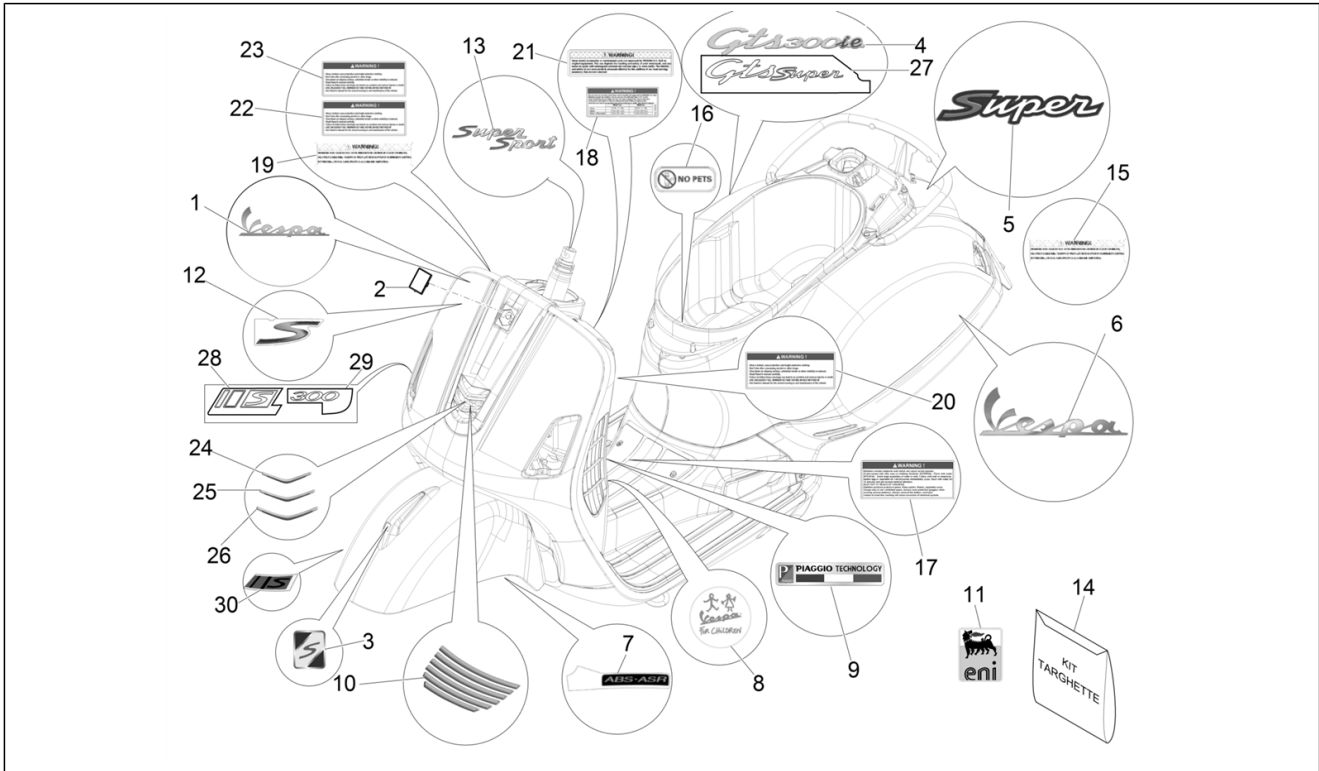

Group	Frame - Plastic parts - Coachwork
Code	02.38
Description	Plates - Emblems
Service	1

Pos.	Code	Description	Qty	Variants
1	672060	""Vespa"" front label"	1	Colour:Matt grey[707/C] Model version:Supersport[Supersport]
1	656219	""Vespa"" front label"	1	Colour:Blue[261/A] Model version:Super[Super] Colour:DRAGON RED[894] Model version:Super[Super] Colour:Shiny Black[94] Model version:Super[Super] Colour:Shiny Black[94] Model version:Super[Super] Colour:Matt grey[707/C] Model version:Supersport[Supersport] Colour:Matt yellow [974/A] Model version:Supersport[Supersport] Colour:White[544] Model version:Super[Super] Colour:Blue[261/A] Model version:Super[Super] Colour:Matt Black[85/B] Model version:Supersport[Supersport] Colour:White[544] Model version:Super[Super] Colour:Shiny Black[94] Model version:Super[Super] Colour:White[544] Model version:Super[Super] Colour:DRAGON RED[894] Model version:Super[Super] Colour:Verde Gem[341/A] Model version:Super[Super] Colour:Technical/titanium grey[742/B] Model version:Supersport[Supersport] Colour:DRAGON RED[894] Model version:Super[Super] Colour:Blue[261/A] Model version:Super[Super] Colour:DRAGON RED[894]