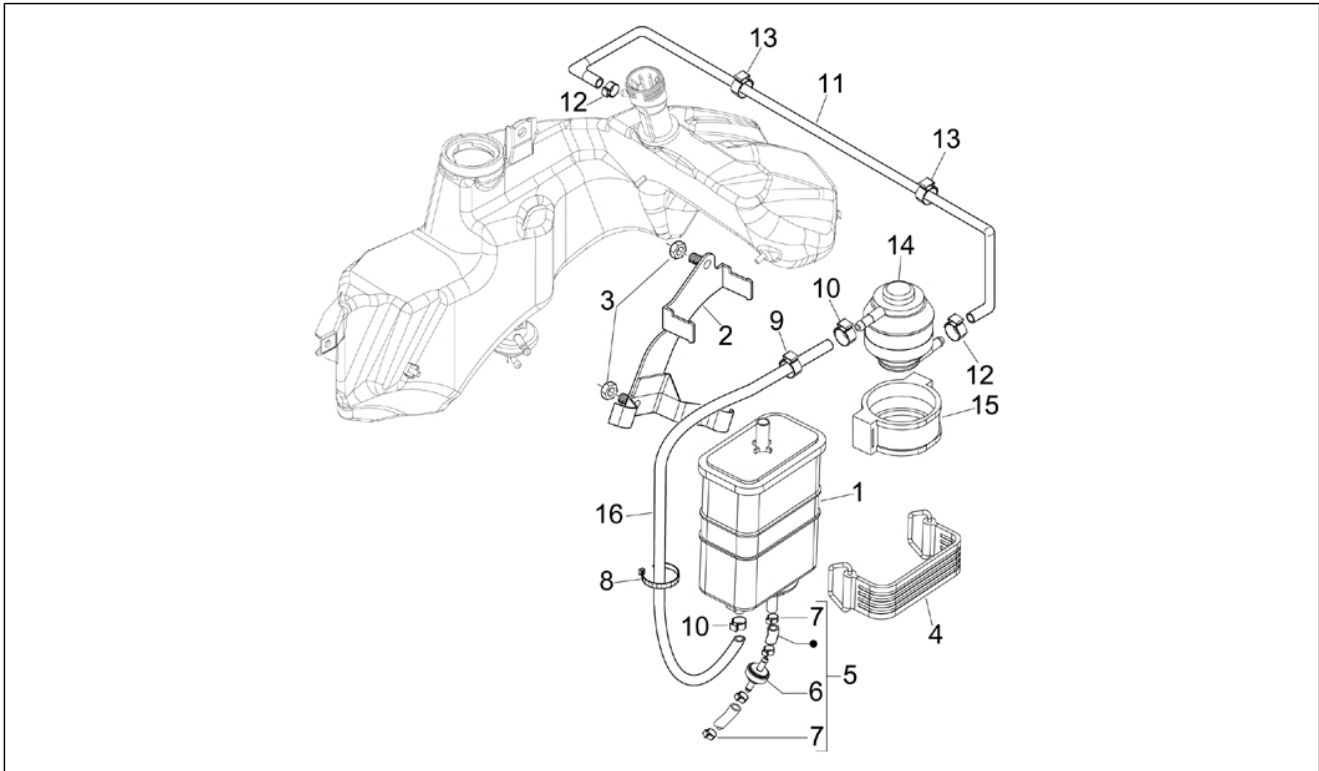

Group	Frame - Plastic parts - Coachwork
Code	02.61
Description	Anti-percolation system
Service	1

Pos.	Code	Description	Qty	Variants
1	1B0045715	Canister completo di stiker	1	
2	620966	Bracket	1	
3	241936	Self locking nut M6	2	
4	583921	Belt	1	
5	657446	Induction joint canister pipe	1	
6	624384	Safety valve	1	
7	CM001914	Hose clamp	2	
8	145298	Lock-strap L=180mm	1	
9	CM013201	Spring	1	
10	CM001914	Hose clamp	4	
11	CM024102	pipe	1	
12	CM001914	Hose clamp	2	
13	CM013201	Spring	2	
14	CM028201	Voilet	1	
15	576454	Maintenance	1	
16	CM177910	Sae j30 pipe R11-A O R12 1/4" L=920	1