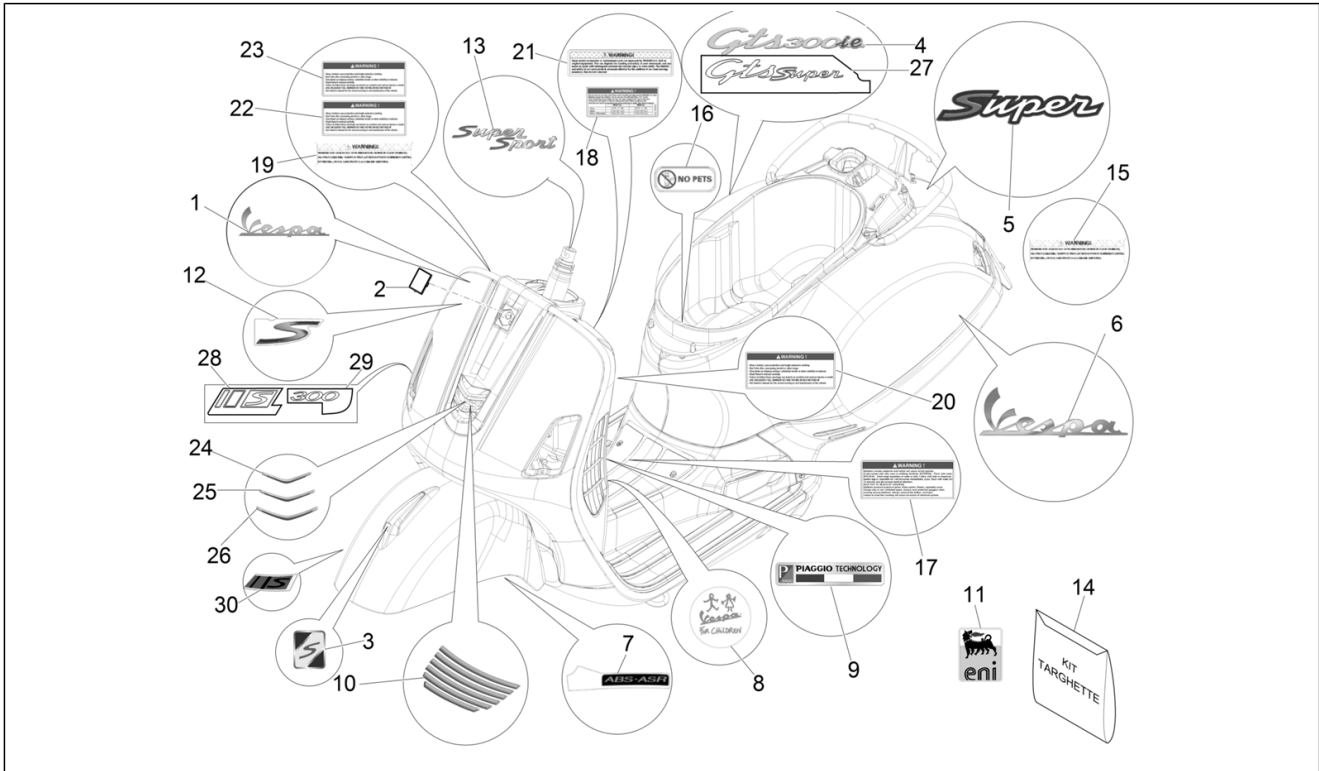

Vespa GTS 300
EVGD000US1 Vespa Super GTS 300 4T 4V ie ABS E3- E4
2014-2017 (NAFTA)

Chassis prefix: ZAPM459L, ZAPMA39L
Engine prefix: M458M, MA33M

Group	Frame - Plastic parts - Coachwork
Code	02.38
Description	Plates - Emblems
Service	1

Pos.	Code	Description	Qty	Variants
				Model version:Supersport[Supersport] Colour:Matt yellow [974/A] Model version:Supersport[Supersport] Colour:White[544] Model version:Super[Super] Colour:Blue[261/A] Model version:Super[Super] Colour:White[544] Model version:Super[Super] Colour:Shiny Black[94] Model version:Super[Super] Colour:White[544] Model version:Super[Super] Colour:DRAGON RED[894] Model version:Super[Super] Colour:Verde Gem[341/A] Model version:Super[Super] Colour:Technical/titanium grey[742/B] Model version:Supersport[Supersport] Colour:DRAGON RED[894] Model version:Super[Super] Colour:Blue[261/A] Model version:Super[Super] Colour:DRAGON RED[894] Model version:Super[Super] Colour:Shiny Black[94] Model version:Super[Super] Colour:Shiny Black[94] Model version:Super[Super] Colour:Matt grey[707/C] Model version:Supersport[Supersport] Colour:Matt yellow [974/A] Model version:Supersport[Supersport] Colour:White[544] Model version:Super[Super] Colour:Blue[261/A] Model version:Super[Super] Colour:White[544]