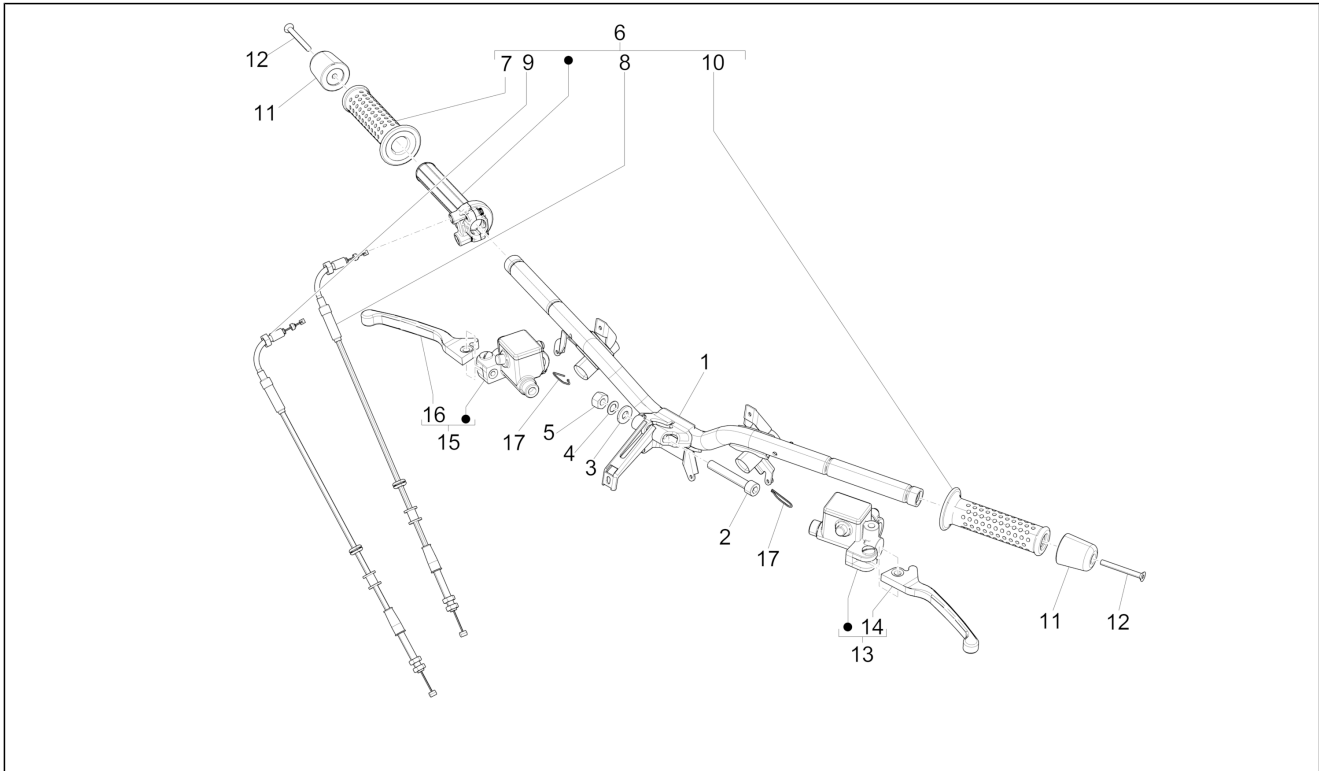

Group	Handlebars/Steering
Code	03.06
Description	Handlebars - Master cil.
Service	1

Pos.	Code	Description	Qty	Variants
3	012543	Flat elastic washer with internal toothing 17x10,3x2	1	
4	178790	Flat washer	1	
4	267917	Flat washer 18x10,2x2,5	1	
5	015330	Nut M10	1	
6	CM079729	Throttle control sleeve assembly	1	
6	CM087710	Throttle control sleeve assembly	1	Colour:Shiny Black[94] Model version:Super[Super] Colour:Matt grey[707/C] Model version:Supersport[Supersport] Colour:Matt yellow [974/A] Model version:Supersport[Supersport] Colour:White[544] Model version:Super[Super] Colour:DRAGON RED[894] Model version:Super[Super] Colour:Verde Gem[341/A] Model version:Super[Super] Colour:Shiny Black[94] Model version:Super[Super] Colour:Matt grey[707/C] Model version:Supersport[Supersport] Colour:Matt yellow [974/A] Model version:Supersport[Supersport] Colour:White[544] Model version:Super[Super] Colour:DRAGON RED[894] Model version:Super[Super] Colour:Verde Gem[341/A] Model version:Super[Super] Colour:Shiny Black[94] Model version:Super[Super] Colour:Matt grey[707/C] Model version:Supersport[Supersport] Colour:Matt yellow [974/A] Model version:Supersport[Supersport] Colour:White[544]