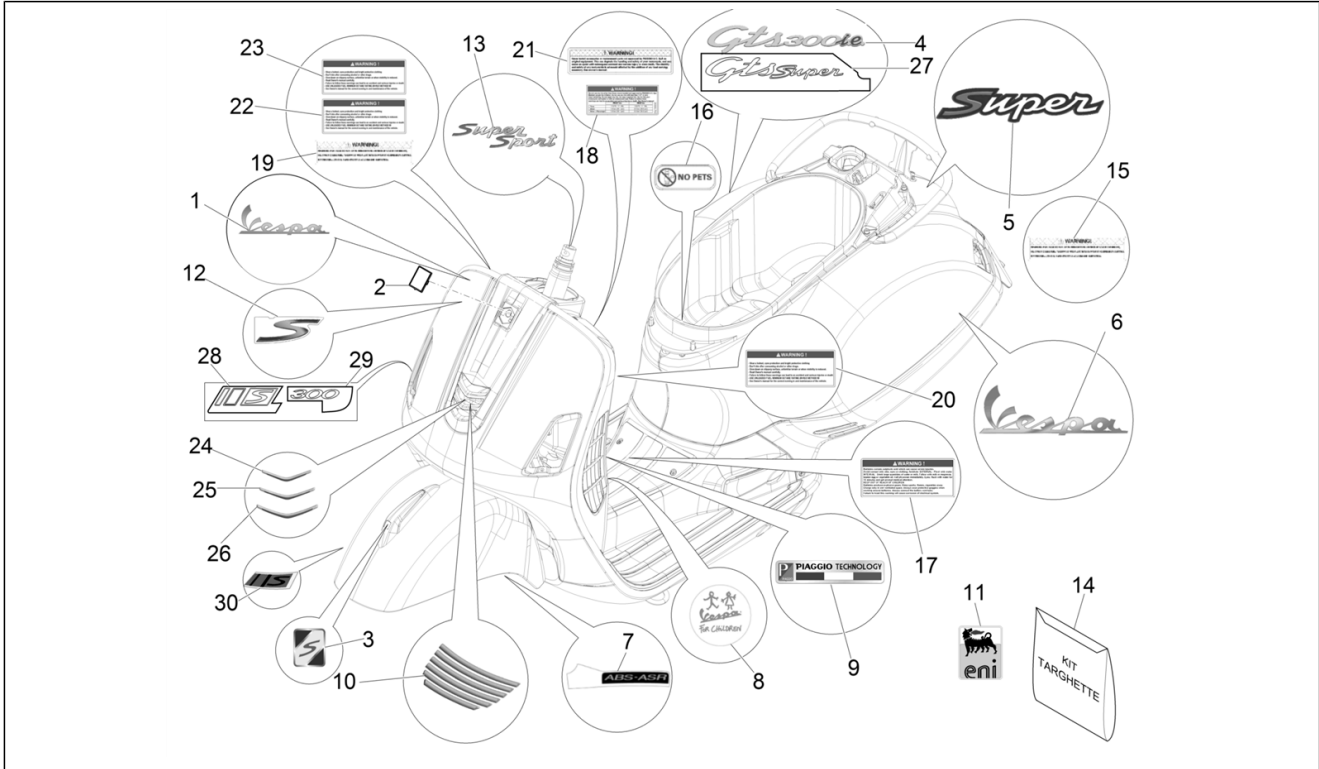

Group	Frame - Plastic parts - Coachwork
Code	02.38
Description	Plates - Emblems
Service	1

Pos.	Code	Description	Qty	Variants
				Model version:Super[Super] Colour:Matt grey[707/C] Model version:Supersport[Supersport] Colour:Matt yellow [974/A] Model version:Supersport[Supersport] Colour:White[544] Model version:Super[Super] Colour:DRAGON RED[894] Model version:Super[Super] Colour:Verde Gem[341/A] Model version:Super[Super] Colour:Shiny Black[94] Model version:Super[Super] Colour:Matt grey[707/C] Model version:Supersport[Supersport] Colour:Matt yellow [974/A] Model version:Supersport[Supersport] Colour:White[544] Model version:Super[Super] Colour:DRAGON RED[894] Model version:Super[Super] Colour:Verde Gem[341/A] Model version:Super[Super] Colour:Shiny Black[94] Model version:Super[Super] Colour:Matt grey[707/C] Model version:Supersport[Supersport] Colour:Matt yellow [974/A] Model version:Supersport[Supersport] Colour:White[544] Model version:Super[Super] Colour:DRAGON RED[894] Model version:Super[Super] Colour:Verde Gem[341/A] Model version:Super[Super] Colour:Shiny Black[94] Model version:Super[Super] Colour:Matt grey[707/C]