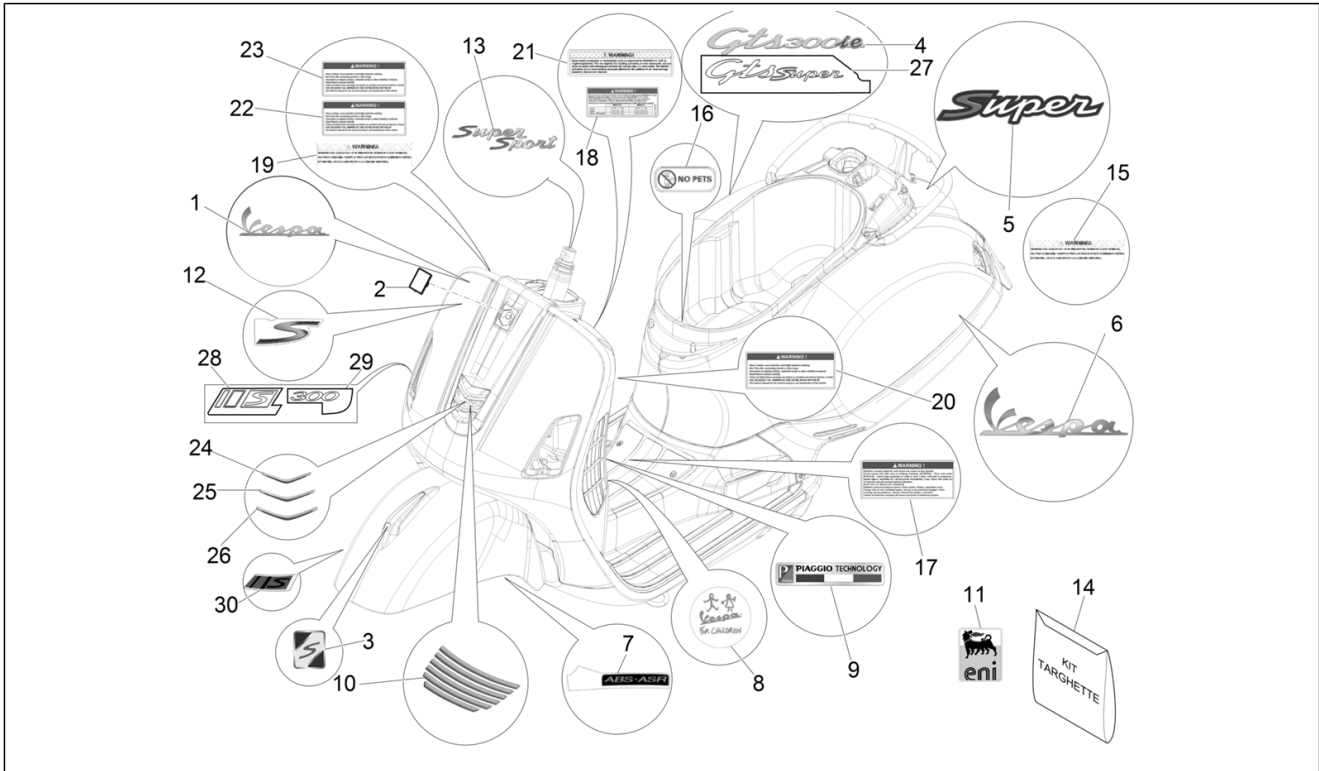

Group	Frame - Plastic parts - Coachwork
Code	02.38
Description	Plates - Emblems
Service	1

Pos.	Code	Description	Qty	Variants
				Model version:Super[Super] Colour:DRAGON RED[894] Model version:Super[Super] Colour:Shiny Black[94] Model version:Super[Super] Colour:Shiny Black[94] Model version:Super[Super] Colour:Matt grey[707/C] Model version:Supersport[Supersport] Colour:Matt yellow [974/A] Model version:Supersport[Supersport] Colour:White[544] Model version:Super[Super] Colour:Blue[261/A] Model version:Super[Super] Colour:Matt Black[85/B] Model version:Supersport[Supersport] Colour:White[544] Model version:Super[Super] Colour:Shiny Black[94] Model version:Super[Super] Colour:White[544] Model version:Super[Super] Colour:DRAGON RED[894] Model version:Super[Super] Colour:Verde Gem[341/A] Model version:Super[Super] Colour:Technical/titanium grey[742/B] Model version:Supersport[Supersport] Colour:DRAGON RED[894] Model version:Super[Super] Colour:Blue[261/A] Model version:Super[Super] Colour:DRAGON RED[894] Model version:Super[Super] Colour:Shiny Black[94] Model version:Super[Super] Colour:Shiny Black[94]