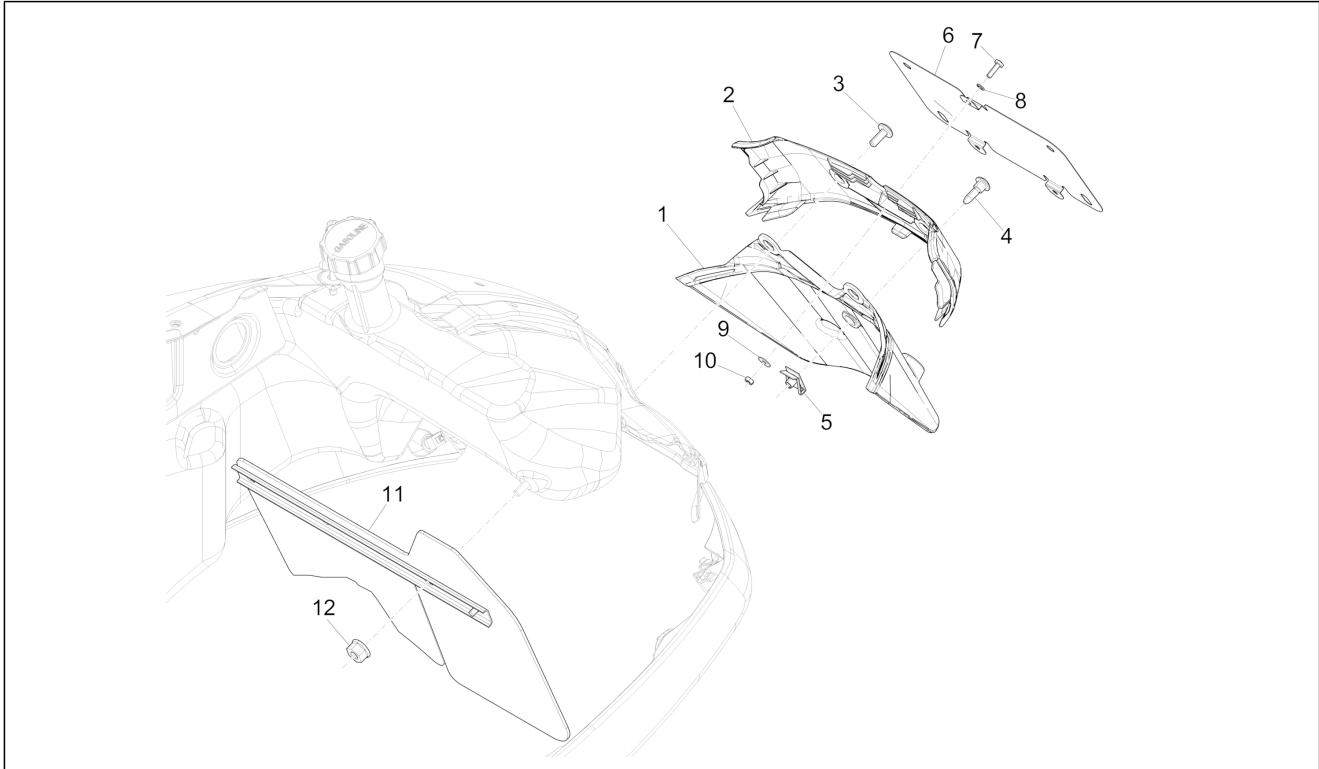

Group	Frame - Plastic parts - Coachwork
Code	02.37
Description	Rear cover - Splash guard
Service	1

Pos.	Code	Description	Qty	Variants
				Colour:Blue[261/A] Model version:Super[Super] Colour:DRAGON RED[894] Model version:Super[Super] Colour:Shiny Black[94] Model version:Super[Super] Colour:Shiny Black[94] Model version:Super[Super] Colour:Matt grey[707/C] Model version:Supersport[Supersport] Colour:Matt yellow [974/A] Model version:Supersport[Supersport] Colour:White[544] Model version:Super[Super] Colour:Blue[261/A] Model version:Super[Super] Colour:Matt Black[85/B] Model version:Supersport[Supersport] Colour:White[544] Model version:Super[Super] Colour:Shiny Black[94] Model version:Super[Super] Colour:White[544] Model version:Super[Super] Colour:DRAGON RED[894] Model version:Super[Super] Colour:Verde Gem[341/A] Model version:Super[Super] Colour:Technical/titanium grey[742/B] Model version:Supersport[Supersport] Colour:DRAGON RED[894] Model version:Super[Super] Colour:Matt grey[707/C] Model version:Supersport[Supersport] Colour:Matt grey[707/C] Model version:Supersport[Supersport] Colour:Blue[261/A] Model version:Super[Super]