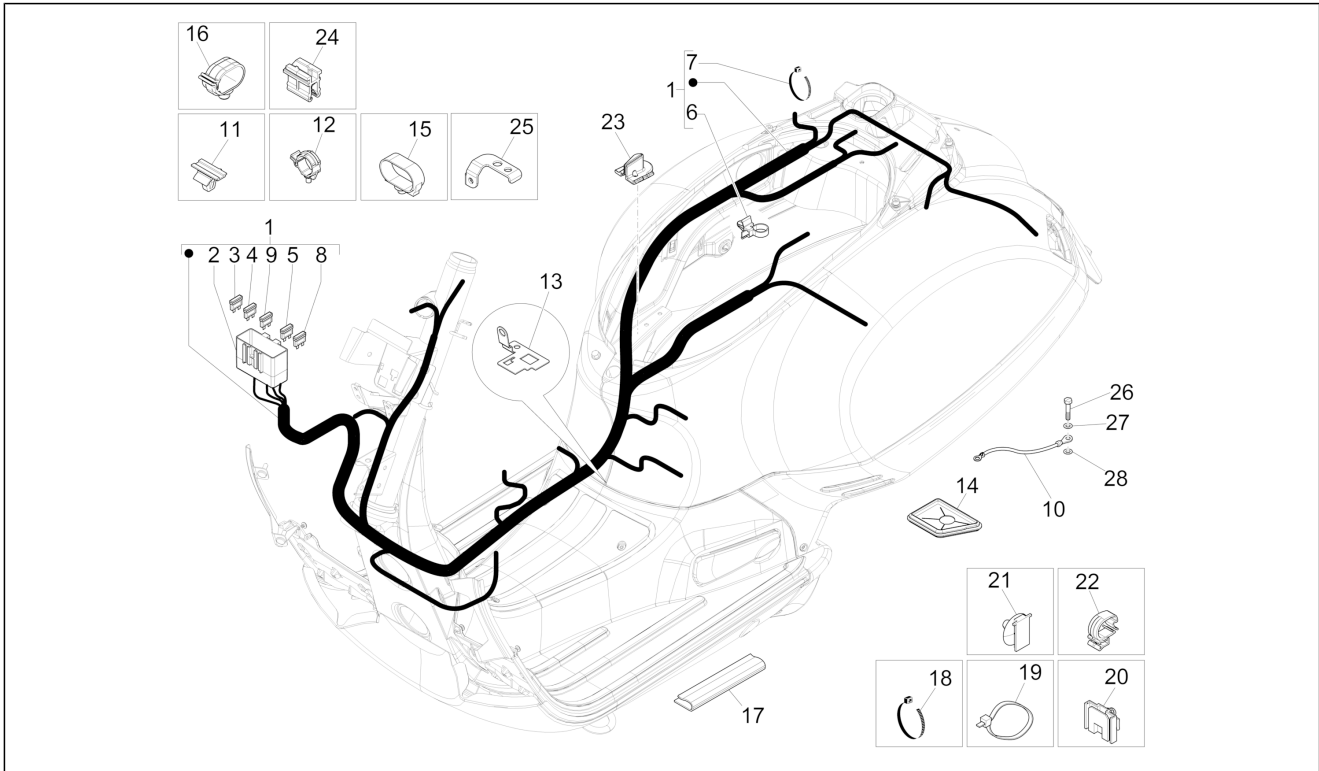

Group	Electrical system
Code	06.08
Description	Main cable harness
Service	1

Pos.	Code	Description	Qty	Variants
1	1D000739	Frame harness	1	
1	1D002028	Frame harness	1	Colour:Shiny Black[94] Model version:Super[Super] Colour:Matt grey[707/C] Model version:Supersport[Supersport] Colour:Matt yellow [974/A] Model version:Supersport[Supersport] Colour:White[544] Model version:Super[Super] Colour:DRAGON RED[894] Model version:Super[Super] Colour:Verde Gem[341/A] Model version:Super[Super] Colour:Shiny Black[94] Model version:Super[Super] Colour:Matt grey[707/C] Model version:Supersport[Supersport] Colour:Matt yellow [974/A] Model version:Supersport[Supersport] Colour:White[544] Model version:Super[Super] Colour:DRAGON RED[894] Model version:Super[Super] Colour:Verde Gem[341/A] Model version:Super[Super] Colour:Shiny Black[94] Model version:Super[Super] Colour:Matt grey[707/C] Model version:Supersport[Supersport] Colour:Matt yellow [974/A] Model version:Supersport[Supersport] Colour:White[544] Model version:Super[Super] Colour:DRAGON RED[894] Model version:Super[Super] Colour:Verde Gem[341/A] Model version:Super[Super]