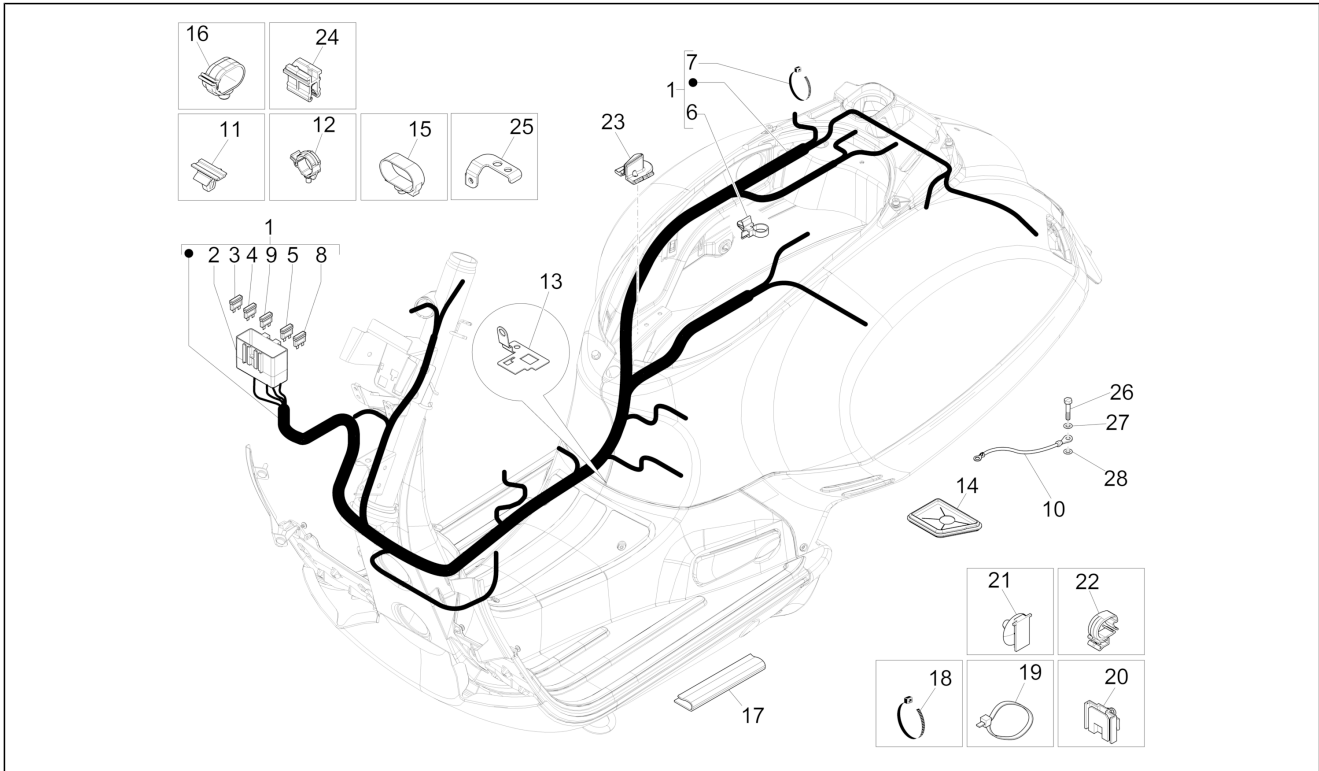

Group	Electrical system
Code	06.08
Description	Main cable harness
Service	1

Pos.	Code	Description	Qty	Variants
3	290860	Fuse 15A	2	
4	252945	Fuse 7,5A	3	
5	CM225730	Fuse 30A	1	
6	640879	Hose clamp 2,7x132	1	
7	145298	Lock-strap L=180mm	1	
8	292507	Reed fuse 10A	1	
9	580561	Fuse 20A	1	
10	584843	Ground cable	1	
11	639560	Spring for connector	1	
12	CM006903	Pipes/cables retainer spring	3	
13	641532	Fusebox bracket	1	
14	641547	Cover	1	
15	CM006902	Non return spring	2	
16	CM006904	Non return spring l=27	3	
17	CM077703	Guard	4	
18	145298	Lock-strap L=180mm	6	
19	257134	Lock-strap L=277	3	
20	641599	Plugs spring	1	
21	584520	Connector spring	1	
22	CM013202	Pipes/cables retainer spring	1	
23	656656	Guard	1	
24	1D000680	Plugs spring	2	
25	639843	Bracket	2	
26	641204	Tri/lobed hexagonal self-tapping screw	1	
27	016406	Spring washer 6,4x11,8x1	1	
28	003056	Flat washer 6,4x12x1	1