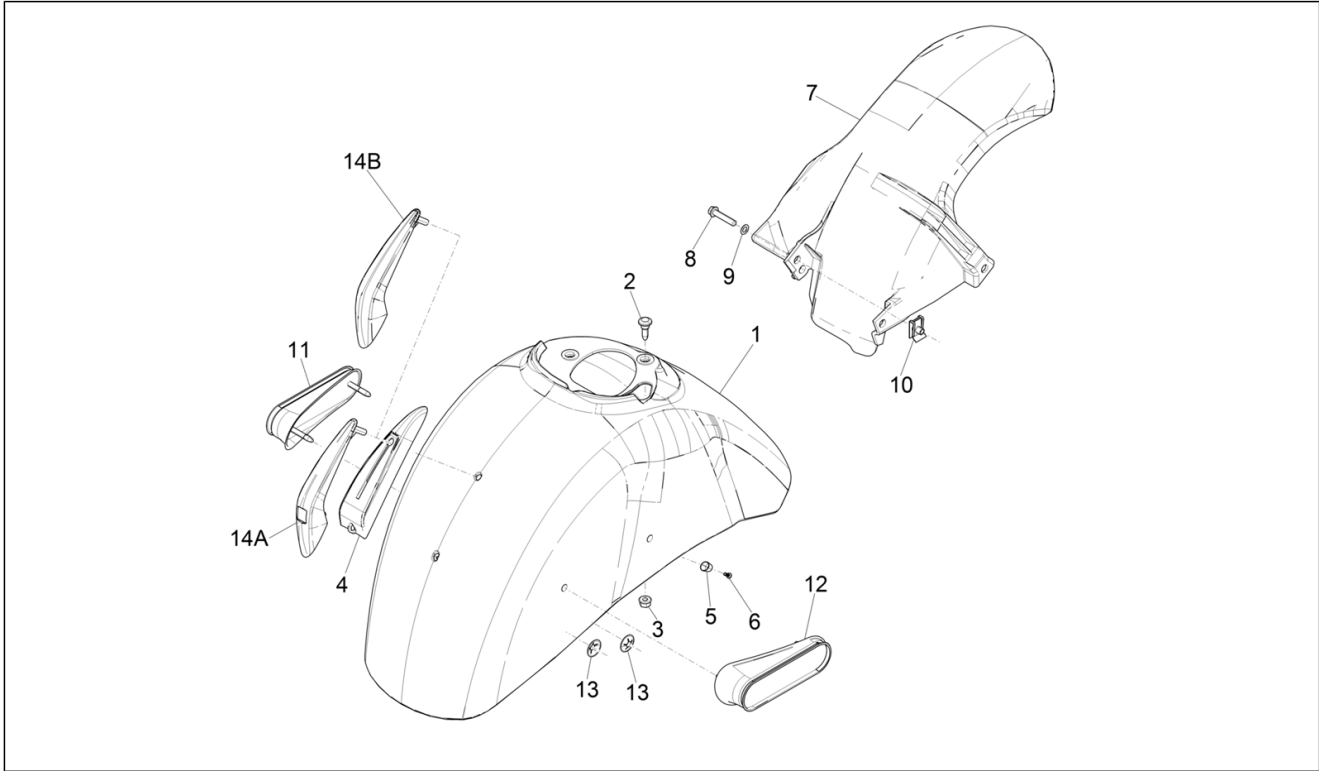

Group	Frame - Plastic parts - Coachwork
Code	02.33
Description	Wheel huosing - Mudguard
Service	1

Pos.	Code	Description	Qty	Variants
1	65102900HQ	Front mudguard	1	Colour:Matt grey[707/C] Model version:Supersport[Supersport] Colour:Matt grey[707/C] Model version:Supersport[Supersport] Colour:Matt grey[707/C] Model version:Supersport[Supersport] Colour:Matt grey[707/C] Model version:Supersport[Supersport] Colour:Matt grey[707/C] Model version:Supersport[Supersport] Colour:Matt grey[707/C] Model version:Supersport[Supersport] Colour:Matt grey[707/C] Model version:Supersport[Supersport] Colour:Matt grey[707/C] Model version:Supersport[Supersport]
1	6510295090	Front mudguard	1	Colour:Shiny Black[94] Model version:Super[Super] Colour:Shiny Black[94] Model version:Super[Super] Colour:Shiny Black[94] Model version:Super[Super] Colour:Shiny Black[94] Model version:Super[Super] Colour:Shiny Black[94] Model version:Super[Super] Colour:Shiny Black[94] Model version:Super[Super] Colour:Shiny Black[94] Model version:Super[Super] Colour:Shiny Black[94] Model version:Super[Super]
1	65102900EZ	Front mudguard	1	Colour:Technical/titanium grey[742/B]