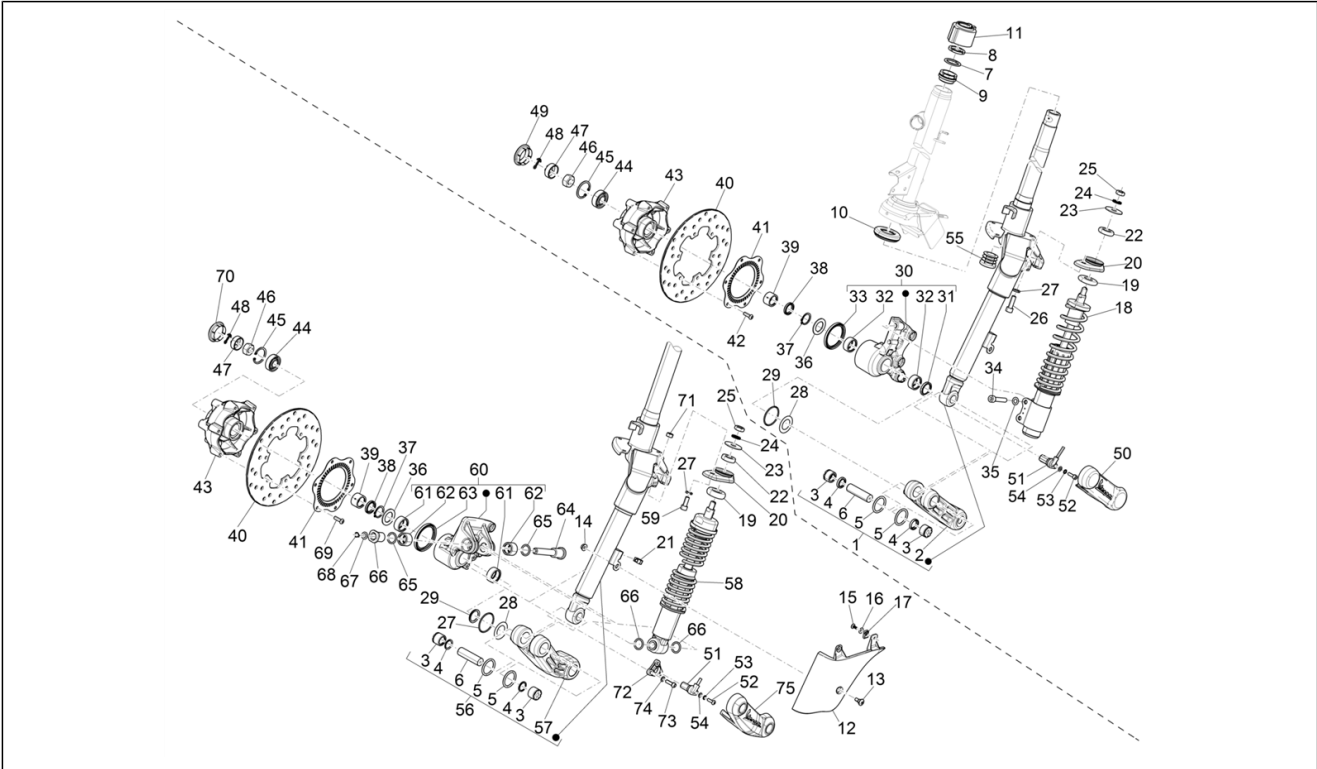

Group	Suspensions - Wheels
Code	04.02
Description	Fork/steering tube - Steering bearing unit
Service	1

Pos.	Code	Description	Qty	Variants
				Colour:Shiny Black[94] Model version:Super[Super] Colour:White[544] Model version:Super[Super] Colour:DRAGON RED[894] Model version:Super[Super] Colour:Verde Gem[341/A] Model version:Super[Super]
19	174874	Pad	1	
20	601556	Shock absorber connection bracket	1	
21	231590	Elastic spring	1	
22	174085	Pad	1	
23	174088	Washer	1	
24	012535	Washer	1	
25	021210	Nut	1	
26	597150	screw	2	Colour:Shiny Black[94] Model version:Super[Super] Colour:White[544] Model version:Super[Super] Colour:DRAGON RED[894] Model version:Super[Super] Colour:Verde Gem[341/A] Model version:Super[Super] Colour:Shiny Black[94] Model version:Super[Super] Colour:White[544] Model version:Super[Super] Colour:DRAGON RED[894] Model version:Super[Super] Colour:Verde Gem[341/A] Model version:Super[Super] Colour:Shiny Black[94] Model version:Super[Super] Colour:White[544] Model version:Super[Super]