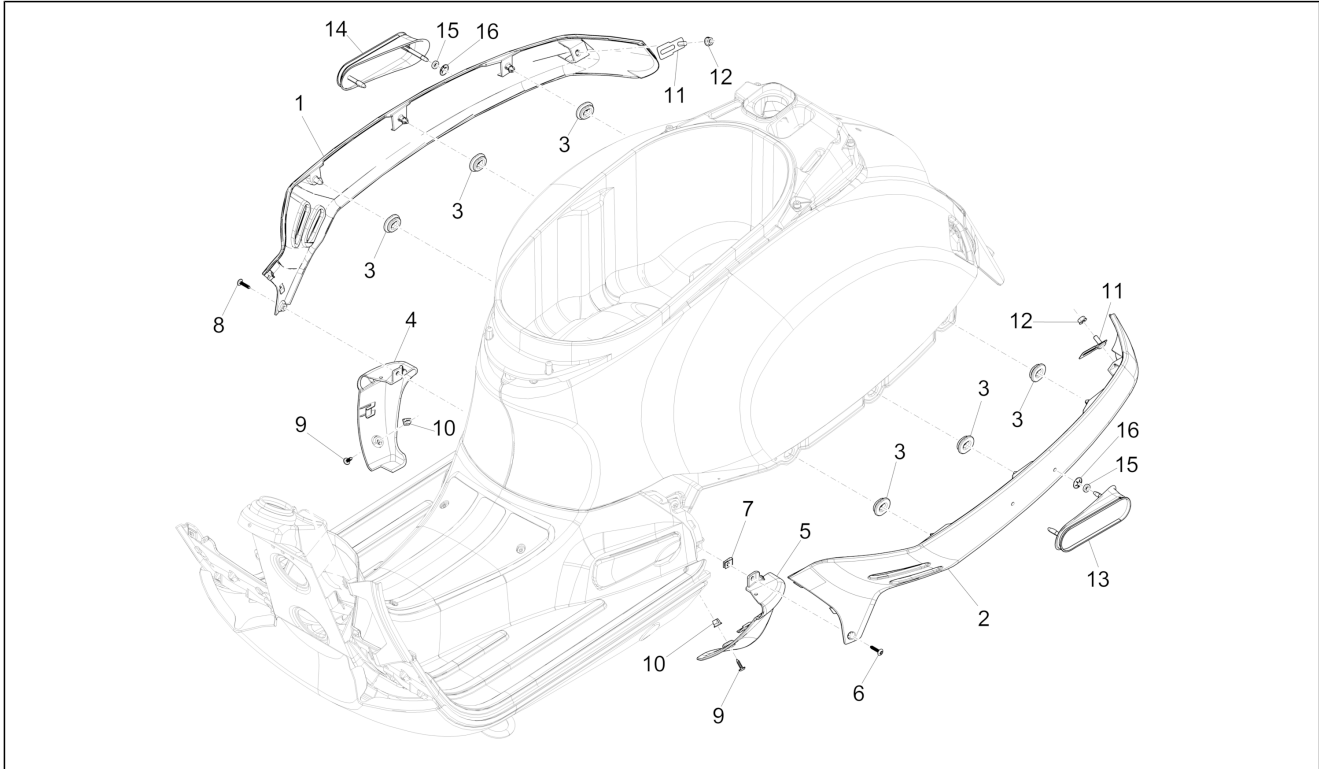

Group	Frame - Plastic parts - Coachwork
Code	02.32
Description	Side cover - Spoiler
Service	1

Pos.	Code	Description	Qty	Variants
				Model version:Super[Super] Colour:Shiny Black[94] Model version:Super[Super] Colour:Shiny Black[94] Model version:Super[Super]
4	57747400DQ	Spoiler right terminal	1	Colour:Blue[261/A] Model version:Super[Super] Colour:Blue[261/A] Model version:Super[Super] Colour:Blue[261/A] Model version:Super[Super] Colour:Blue[261/A] Model version:Super[Super]
4	57747400HQ	Spoiler right terminal	1	Colour:Matt grey[707/C] Model version:Supersport[Supersport] Colour:Matt grey[707/C] Model version:Supersport[Supersport] Colour:Matt grey[707/C] Model version:Supersport[Supersport] Colour:Matt grey[707/C] Model version:Supersport[Supersport]
4	1B003904000R7	Spoiler right terminal	1	Colour:DRAGON RED[894] Model version:Super[Super] Colour:DRAGON RED[894] Model version:Super[Super] Colour:DRAGON RED[894] Model version:Super[Super] Colour:DRAGON RED[894] Model version:Super[Super] Colour:DRAGON RED[894] Model version:Super[Super] Colour:DRAGON RED[894] Model version:Super[Super] Colour:DRAGON RED[894] Model version:Super[Super] Colour:DRAGON RED[894] Model version:Super[Super]