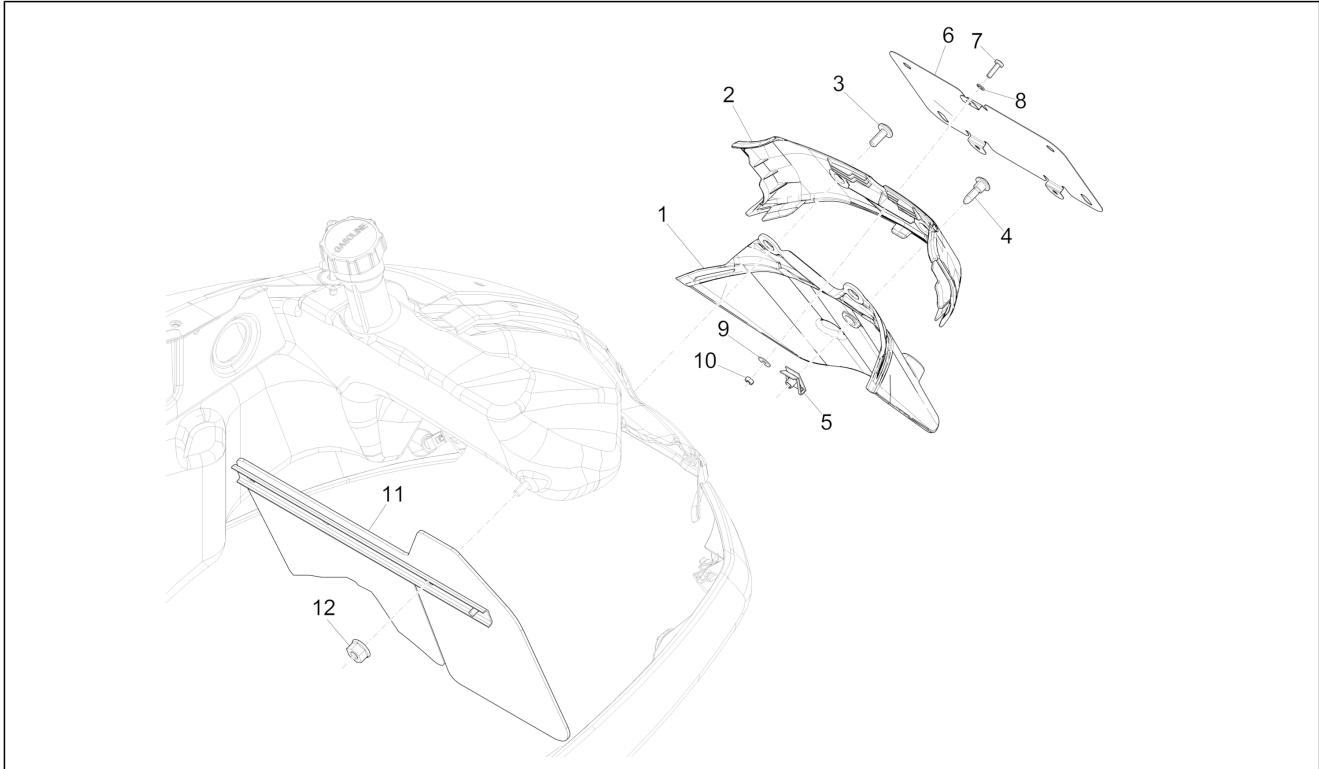

Group	Frame - Plastic parts - Coachwork
Code	02.37
Description	Rear cover - Splash guard
Service	1

Pos.	Code	Description	Qty	Variants
				Colour:Matt Black[85/B] Model version:Supersport[Supersport] Colour:White[544] Model version:Super[Super] Colour:Shiny Black[94] Model version:Super[Super] Colour:White[544] Model version:Super[Super] Colour:DRAGON RED[894] Model version:Super[Super] Colour:Verde Gem[341/A] Model version:Super[Super] Colour:Technical/titanium grey[742/B] Model version:Supersport[Supersport] Colour:DRAGON RED[894] Model version:Super[Super] Colour:Matt grey[707/C] Model version:Supersport[Supersport] Colour:Matt grey[707/C] Model version:Supersport[Supersport] Colour:Blue[261/A] Model version:Super[Super] Colour:DRAGON RED[894] Model version:Super[Super] Colour:Shiny Black[94] Model version:Super[Super] Colour:Shiny Black[94] Model version:Super[Super] Colour:Matt grey[707/C] Model version:Supersport[Supersport] Colour:Matt yellow [974/A] Model version:Supersport[Supersport] Colour:White[544] Model version:Super[Super] Colour:Blue[261/A] Model version:Super[Super] Colour:Matt Black[85/B] Model version:Supersport[Supersport]