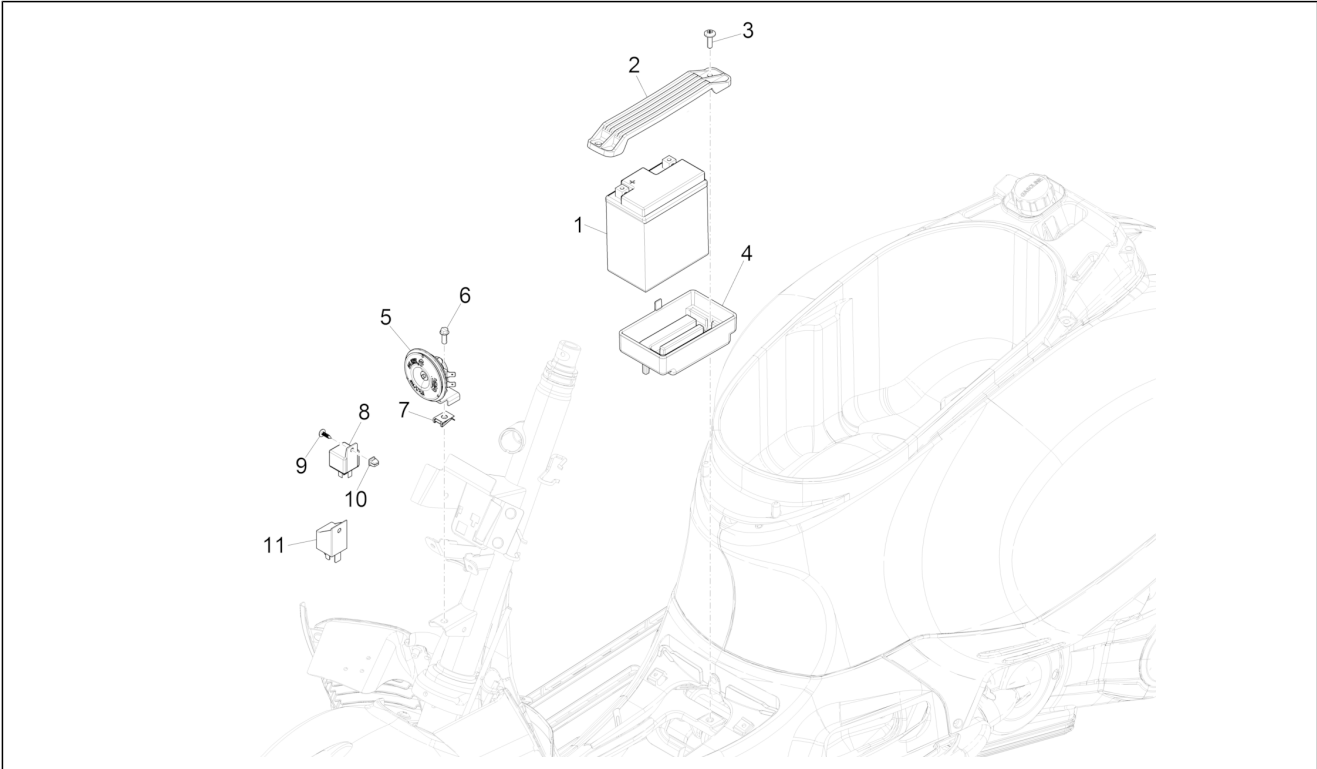

Group	Electrical system
Code	06.05
Description	Remote control switches - Battery - Horn
Service	1

Pos.	Code	Description	Qty	Variants
				Colour:Verde Gem[341/A] Model version:Super[Super] Colour:Shiny Black[94] Model version:Super[Super] Colour:Matt grey[707/C] Model version:Supersport[Supersport] Colour:Matt yellow [974/A] Model version:Supersport[Supersport] Colour:White[544] Model version:Super[Super] Colour:DRAGON RED[894] Model version:Super[Super] Colour:Verde Gem[341/A] Model version:Super[Super] Colour:Shiny Black[94] Model version:Super[Super] Colour:Matt grey[707/C] Model version:Supersport[Supersport] Colour:Matt yellow [974/A] Model version:Supersport[Supersport] Colour:White[544] Model version:Super[Super] Colour:DRAGON RED[894] Model version:Super[Super] Colour:Verde Gem[341/A] Model version:Super[Super] Colour:Shiny Black[94] Model version:Super[Super] Colour:Matt grey[707/C] Model version:Supersport[Supersport] Colour:Matt yellow [974/A] Model version:Supersport[Supersport] Colour:White[544] Model version:Super[Super] Colour:DRAGON RED[894] Model version:Super[Super] Colour:Verde Gem[341/A] Model version:Super[Super]