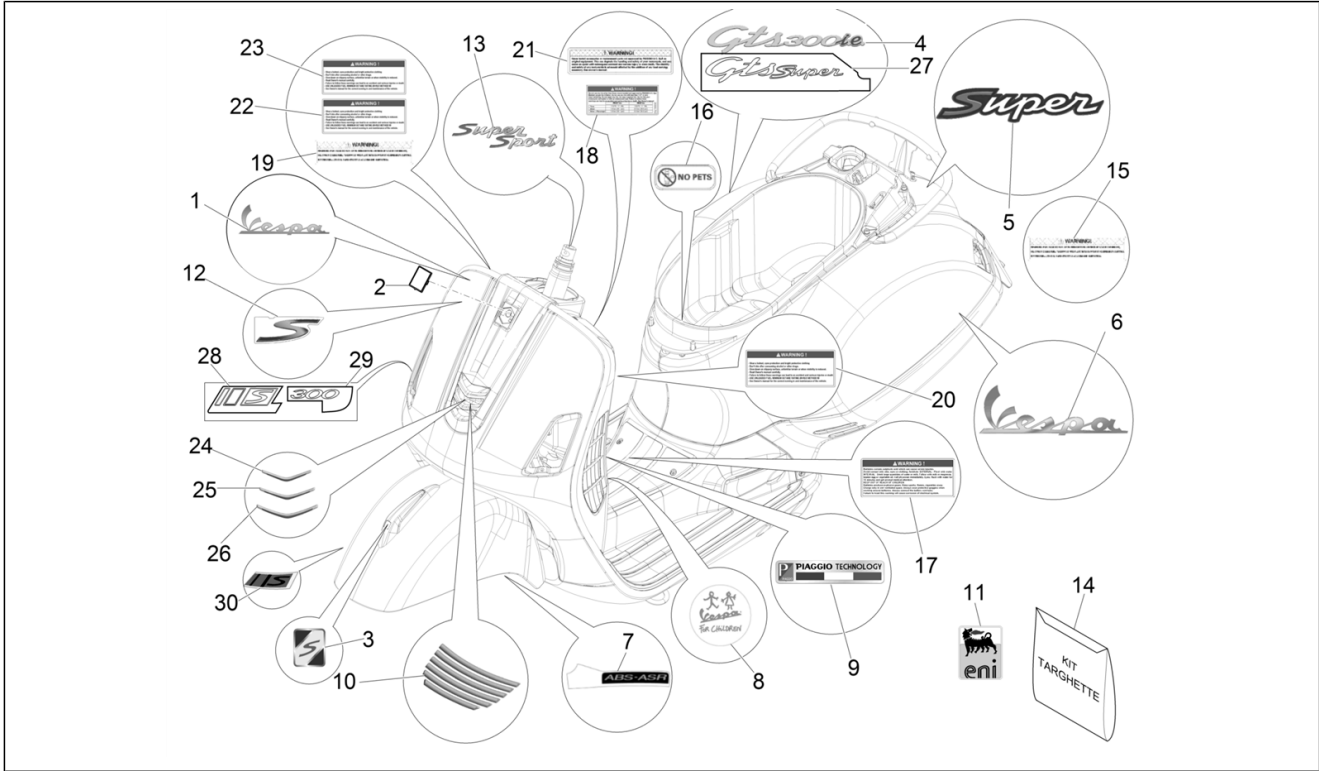

Vespa GTS 300
EVGD000US1 Vespa Super GTS 300 4T 4V ie ABS E3- E4
2014-2017 (NAFTA)

Chassis prefix: ZAPM459L, ZAPMA39L
Engine prefix: M458M, MA33M

Group	Frame - Plastic parts - Coachwork
Code	02.38
Description	Plates - Emblems
Service	1

Pos.	Code	Description	Qty	Variants
				Model version:Super[Super] Colour:Blue[261/A] Model version:Super[Super] Colour:DRAGON RED[894] Model version:Super[Super] Colour:Shiny Black[94] Model version:Super[Super] Colour:Shiny Black[94] Model version:Super[Super] Colour:Matt grey[707/C] Model version:Supersport[Supersport] Colour:Matt yellow [974/A] Model version:Supersport[Supersport] Colour:White[544] Model version:Super[Super] Colour:Blue[261/A] Model version:Super[Super] Colour:Matt Black[85/B] Model version:Supersport[Supersport] Colour:White[544] Model version:Super[Super] Colour:Shiny Black[94] Model version:Super[Super] Colour:White[544] Model version:Super[Super] Colour:DRAGON RED[894] Model version:Super[Super] Colour:Verde Gem[341/A] Model version:Super[Super] Colour:Technical/titanium grey[742/B] Model version:Supersport[Supersport] Colour:DRAGON RED[894] Model version:Super[Super] Colour:Blue[261/A] Model version:Super[Super] Colour:DRAGON RED[894] Model version:Super[Super] Colour:Shiny Black[94]